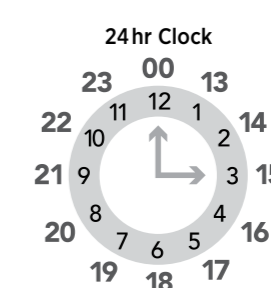

- Please make yourself visible to the bus driver and signal the driver to stop.
- Customers paying by cash must purchase train tickets at a train station before boarding Rail Buses.
- AT HOP customers must tag-on when boarding and tag-off when leaving the bus.
- Your AT HOP fare for combined bus and train trips will be calculated based on the start and end of the journey. The journey can use up to five bus or train trips within four hours, with a maximum transfer time of 30 minutes between each trip (excludes SkyBus services).
- Terms of use for AT HOP cards are available at AT.govt.nz/ATHOP.
- Rail Buses cannot accommodate mobility scooters, bicycles, larger personal items, or pets.