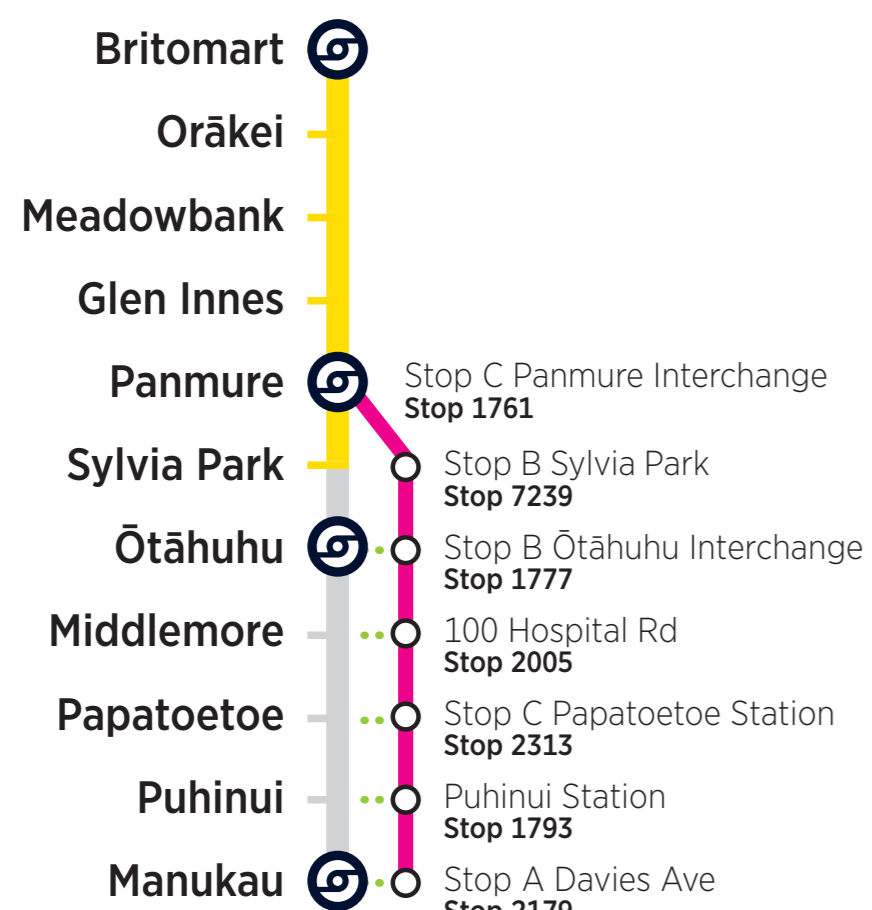

Towards Manukau

STATION	Britomart	Orākei	Meadowbank	Glen Innes	Panmure Train	Panmure Rail Bus	Sylvia Park Train	Sylvia Park Rail Bus	Ōtāhuhu	Middlemore	Papatoetoe	Puhinui	Manukau
RAIL BUS STOP	—	—	—	—	—	Stop C Panmure Interchange Stop 1761	—	Stop B Sylvia Park Stop 7239	Stop B Ōtāhuhu Interchange Stop 1777	100 Hospital Rd Stop 2005	Stop C Papatoetoe Station Stop 2313	Puhinui Station Stop 1793	Stop A Davies Ave Stop 2179
TRAIN/RBE	06:26	06:32	06:34	06:38	06:41	06:51	06:44	06:58	07:13	07:18	07:23	07:28	07:35
TRAIN/RBE	06:46	06:52	06:54	06:58	07:01	07:11	07:04	07:18	07:33	07:38	07:43	07:48	07:55
TRAIN/RBE	07:06	07:12	07:14	07:18	07:21	07:31	07:24	07:38	07:53	07:58	08:03	08:08	08:15
TRAIN/RBE	07:26	07:32	07:34	07:38	07:41	07:51	07:44	07:58	08:13	08:18	08:23	08:28	08:35
TRAIN/RBE	07:46	07:52	07:54	07:58	08:01	08:11	08:04	08:18	08:33	08:38	08:43	08:48	08:55
Then at the following minutes past each hour													
TRAIN/RBE	:06	:12	:14	:18	:21	:31	:24	:38	:53	:58	:03	:08	:15
TRAIN/RBE	:26	:32	:34	:38	:41	:51	:44	:58	:13	:18	:23	:28	:35
TRAIN/RBE	:46	:52	:54	:58	:01	:11	:04	:18	:33	:38	:43	:48	:55
Until													
TRAIN/RBE	18:06	18:12	18:14	18:18	18:21	18:31	18:24	18:38	18:53	18:58	19:03	19:08	19:15
TRAIN/RBE	18:26	18:32	18:34	18:38	18:41	18:51	18:44	18:58	19:13	19:18	19:23	19:28	19:35
TRAIN/RBE	18:46	18:52	18:54	18:58	19:01	19:11	19:04	19:18	19:33	19:38	19:43	19:48	19:55
TRAIN/RBE	19:16	19:22	19:24	19:28	19:31	19:41	19:34	19:48	20:03	20:08	20:13	20:18	20:25
TRAIN/RBE	19:46	19:52	19:54	19:58	20:01	20:11	20:04	20:18	20:33	20:38	20:43	20:48	20:55
TRAIN/RBE	20:16	20:22	20:24	20:28	20:31	20:41	20:34	20:48	21:03	21:08	21:13	21:18	21:25
TRAIN/RBE	20:46	20:52	20:54	20:58	21:01	21:11	21:04	21:18	21:33	21:38	21:43	21:48	21:55
TRAIN/RBE	21:16	21:22	21:24	21:28	21:31	21:41	21:34	21:48	22:03	22:08	22:13	22:18	22:25
TRAIN/RBE	21:46	21:52	21:54	21:58	22:01	22:11	22:04	22:18	22:33	22:38	22:43	22:48	22:55
TRAIN/RBE	22:16	22:22	22:24	22:28	22:31	22:41	22:34	22:48	23:03	23:08	23:13	23:18	23:25
Trips below operate Saturday only													
TRAIN/RBE	22:46	22:52	22:54	22:58	23:01	23:11	23:04	23:18	23:33	23:38	23:43	23:48	23:55
TRAIN/RBE	23:16	23:22	23:24	23:28	23:31	23:41	23:34	23:48	00:03	00:08	00:13	00:18	00:25
TRAIN/RBE	23:46	23:52	23:54	23:58	00:01	00:11	00:04	00:18	00:33	00:38	00:43	00:48	00:55
TRAIN/RBE	00:16	00:22	00:24	00:28	00:31	00:41	00:34	00:48	01:03	01:08	01:13	01:18	01:25

RBE = Rail Bus Eastern Line