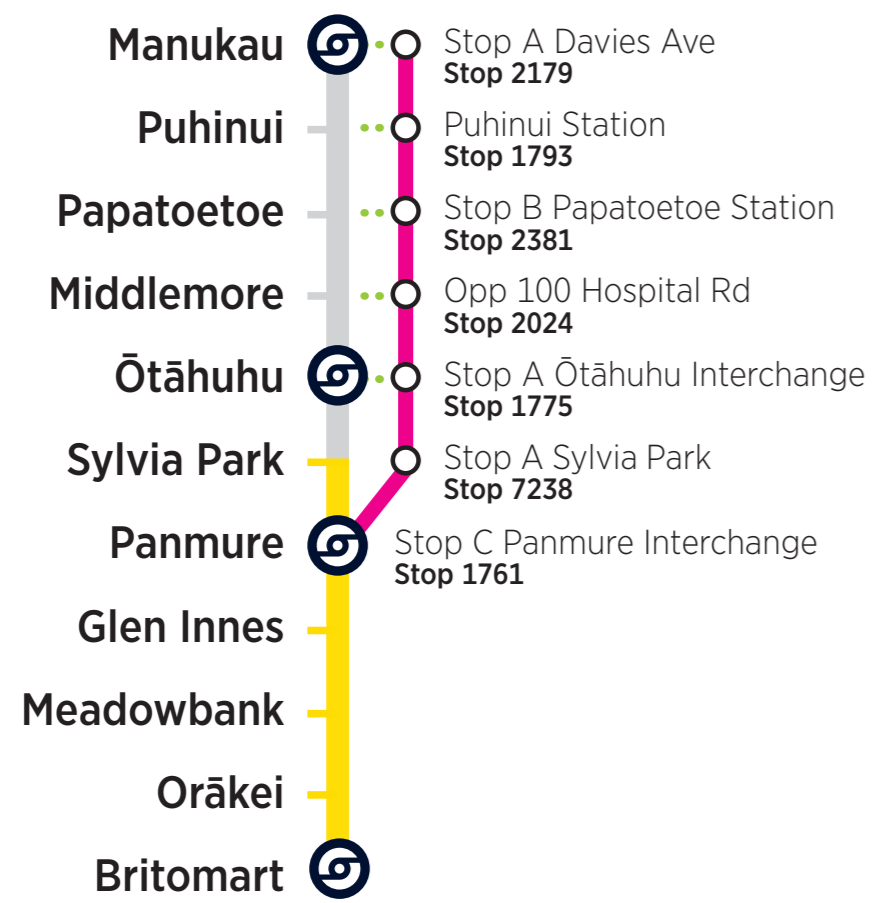

Towards Britomart City Centre

STATION	Manukau	Puhinui	Papatoetoe	Middlemore	Ōtāhuhu	Sylvia Park Rail Bus	Sylvia Park Train	Panmure Rail Bus	Panmure Train	Glen Innes	Meadowbank	Orākei	Britomart
RAIL BUS STOP	Stop A, Davies Ave Stop 2179	Puhinui Station Stop 1793	Stop B Papatoetoe Station Stop 2381	Opposite 100 Hospital Rd Stop 2024	Stop A Ōtāhuhu Interchange Stop 1775	Stop A Sylvia Park Stop 7238	—	Stop C Panmure Interchange Stop 1761	—	—	—	—	—
RBE/TRAIN	06:00	06:07	06:12	06:17	06:22	06:37	06:51	06:44	06:54	06:57	07:01	07:03	07:10
RBE/TRAIN	06:20	06:27	06:32	06:37	06:42	06:57	07:11	07:04	07:14	07:17	07:21	07:23	07:30
RBE/TRAIN	06:40	06:47	06:52	06:57	07:02	07:17	07:31	07:24	07:34	07:37	07:41	07:43	07:50
Then at the following minutes past each hour													
RBE/TRAIN	:00	:07	:12	:17	:22	:37	:51	:44	:54	:57	:01	:03	:10
RBE/TRAIN	:20	:27	:32	:37	:42	:57	:11	:04	:14	:17	:21	:23	:30
RBE/TRAIN	:40	:47	:52	:57	:02	:17	:31	:24	:34	:37	:41	:43	:50
Until													
RBE/TRAIN	18:00	18:07	18:12	18:17	18:22	18:37	18:51	18:44	18:54	18:57	19:01	19:03	19:10
RBE/TRAIN	18:30	18:37	18:42	18:47	18:52	19:07	19:21	19:14	19:24	19:27	19:31	19:33	19:40
RBE/TRAIN	19:00	19:07	19:12	19:17	19:22	19:37	19:51	19:44	19:54	19:57	20:01	20:03	20:10
RBE/TRAIN	19:30	19:37	19:42	19:47	19:52	20:07	20:21	20:14	20:24	20:27	20:31	20:33	20:40
RBE/TRAIN	20:00	20:07	20:12	20:17	20:22	20:37	20:51	20:44	20:54	20:57	21:01	21:03	21:10
RBE/TRAIN	20:30	20:37	20:42	20:47	20:52	21:07	21:21	21:14	21:24	21:27	21:31	21:33	21:40
RBE/TRAIN	21:00	21:07	21:12	21:17	21:22	21:37	21:51	21:44	21:54	21:57	22:01	22:03	22:10
RBE/TRAIN	21:30	21:37	21:42	21:47	21:52	22:07	22:21	22:14	22:24	22:27	22:31	22:33	22:40
Trips below operate Saturday only													
RBE/TRAIN	22:00	22:07	22:12	22:17	22:22	22:37	22:51	22:44	22:54	22:57	23:01	23:03	23:10
RBE/TRAIN	22:30	22:37	22:42	22:47	22:52	23:07	23:21	23:14	23:24	23:27	23:31	23:33	23:40
RBE/TRAIN	23:00	23:07	23:12	23:17	23:22	23:37	23:51	23:44	23:54	23:57	00:01	00:03	00:10
RBE/TRAIN	23:30	23:37	23:42	23:47	23:52	00:07	00:21	00:14	00:24	00:27	00:31	00:33	00:40

RBE = Rail Bus Eastern Line