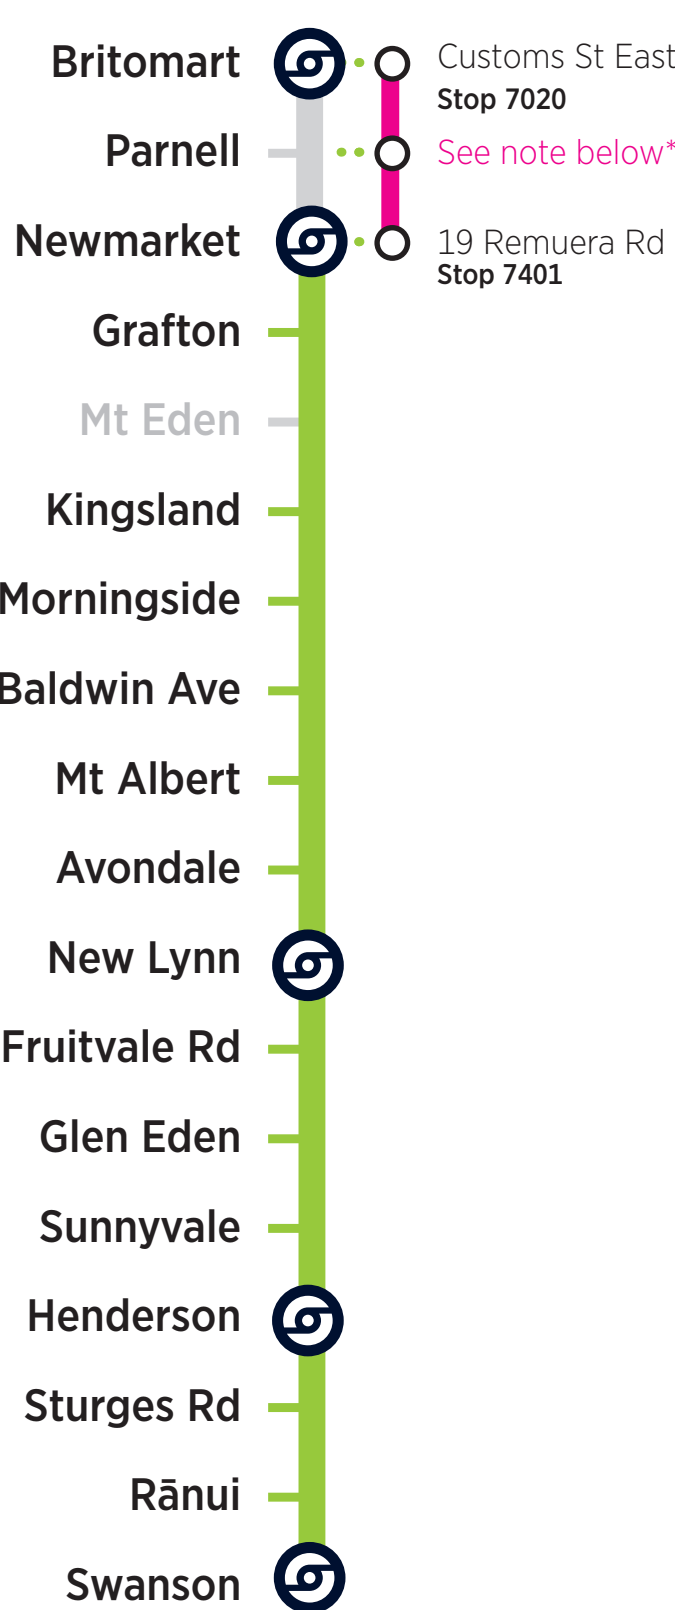

Towards Swanson

STATION	Britomart	Parnell	Newmarket Rail Bus	Newmarket Train	Grafton	Kingsland	Morningside	Baldwin Ave	Mt Albert	Avondale	New Lynn	Fruitvale Rd	Glen Eden	Sunnyvale	Henderson	Sturges Rd	Rānui	Swanson	
RAIL BUS STOP	Customs St East Stop 7020	-	19 Remuera Rd Stop 7401	-	-	-	-	-	-	-	-	-	-	-	-	-	-	-	
TRAIN	05:22	05:27	-	05:33	05:37	05:43	05:46	05:48	05:50	05:54	05:57	06:00	06:03	06:06	06:09	06:12	06:14	06:17	
TRAIN	05:42	05:47	-	05:53	05:57	06:03	06:06	06:08	06:10	06:14	06:17	06:20	06:23	06:26	06:29	06:32	06:34	06:37	
TRAIN	06:02	06:07	-	06:13	06:17	06:23	06:26	06:28	06:30	06:34	06:37	06:40	06:43	06:46	06:49	06:52	06:54	06:57	
TRAIN	06:22	06:27	-	06:33	06:37	06:43	06:46	06:48	06:50	06:54	06:57	07:00	07:03	07:06	07:09	07:12	07:14	07:17	
TRAIN	06:32	06:37	-	06:43	06:47	06:53	06:56	06:58	07:00	07:04	07:07	07:10	07:13	07:16	07:19	07:22	07:24	07:27	
TRAIN	06:42	06:47	-	06:53	06:57	07:03	07:06	07:08	07:10	07:14	07:17	07:20	07:23	07:26	07:29	07:32	07:34	07:37	
TRAIN	06:52	06:57	-	07:03	07:07	07:13	07:16	07:18	07:20	07:24	07:27	07:30	07:33	07:36	07:39	07:42	07:44	07:47	
Running at the following minutes past each hour between 7:02am and 9:12am, and from 3:12pm until 7:12pm																			
TRAIN	:02	:07	-	:13	:17	:23	:26	:28	:30	:34	:37	:40	:43	:46	:49	:52	:54	:57	
TRAIN	:12	:17	-	:23	:27	:33	:36	:38	:40	:44	:47	:50	:53	:56	:59	:02	:04	:07	
TRAIN	:22	:27	-	:33	:37	:43	:46	:48	:50	:54	:57	:00	:03	:06	:09	:12	:14	:17	
TRAIN	:32	:37	-	:43	:47	:53	:56	:58	:00	:04	:07	:10	:13	:16	:19	:22	:24	:27	
TRAIN	:42	:47	-	:53	:57	:03	:06	:08	:10	:14	:17	:20	:23	:26	:29	:32	:34	:37	
TRAIN	:52	:57	-	:03	:07	:13	:16	:18	:20	:24	:27	:30	:33	:36	:39	:42	:44	:47	
Running at the following minutes past each hour from 9:12am until 3:12pm																			
TRAIN	:12	:17	-	:23	:27	:33	:36	:38	:40	:44	:47	:50	:53	:56	:59	:02	:04	:07	
TRAIN	:32	:37	-	:43	:47	:53	:56	:58	:00	:04	:07	:10	:13	:16	:19	:22	:24	:27	
TRAIN	:52	:57	-	:03	:07	:13	:16	:18	:20	:24	:27	:30	:33	:36	:39	:42	:44	:47	
Then at the following times																			
TRAIN	19:12	19:17	-	19:23	19:27	19:33	19:36	19:38	19:40	19:44	19:47	19:50	19:53	19:56	19:59	20:02	20:04	20:07	
TRAIN	19:22	19:27	-	19:33	19:37	19:43	19:46	19:48	19:50	19:54	19:57	20:00	20:03	20:06	20:09	20:12	20:14	20:17	
TRAIN	19:42	19:47	-	19:53	19:57	20:03	20:06	20:08	20:10	20:14	20:17	20:20	20:23	20:26	20:29	20:32	20:34	20:37	
TRAIN	20:02	20:07	-	20:13	20:17	20:23	20:26	20:28	20:30	20:34	20:37	20:40	20:43	20:46	20:49	20:52	20:54	20:57	
TRAIN	20:22	20:27	-	20:33	20:37	20:43	20:46	20:48	20:50	20:54	20:57	21:00	21:03	21:06	21:09	21:12	21:14	21:17	
TRAIN	20:52	20:57	-	21:03	21:07	21:13	21:16	21:18	21:20	21:24	21:27	21:30	21:33	21:36	21:39	21:42	21:44	21:47	
TRAIN	21:22	21:27	-	21:33	21:37	21:43	21:46	21:48	21:50	21:54	21:57	22:00	22:03	22:06	22:09	22:12	22:14	22:17	
TRAIN	21:52	21:57	-	22:03	22:07	22:13	22:16	22:18	22:20	22:24	22:27	22:30	22:33	22:36	22:39	22:42	22:44	22:47	
RBW/TRAIN	22:10	-	22:23	22:33	22:37	22:43	22:46	22:48	22:50	22:54	22:57	23:00	23:03	23:06	23:09	23:12	23:14	23:17	
RBW/TRAIN	22:40	-	22:53	23:03	23:07	23:13	23:16	23:18	23:20	23:24	23:27	23:30	23:33	23:36	23:39	23:42	23:44	23:47	
RBW/TRAIN	23:10	-	23:23	23:33	23:37	23:43	23:46	23:48	23:50	23:54	23:57	00:00	00:03	00:06	00:09	00:12	00:14	00:17	
RBW/TRAIN	23:40	-	23:53	00:03	00:07	00:13	00:16	00:18	00:20	00:24	00:27	00:30	00:33	00:36	00:39	00:42	00:44	00:47	
RBW/TRAIN	00:10	-	00:23	00: