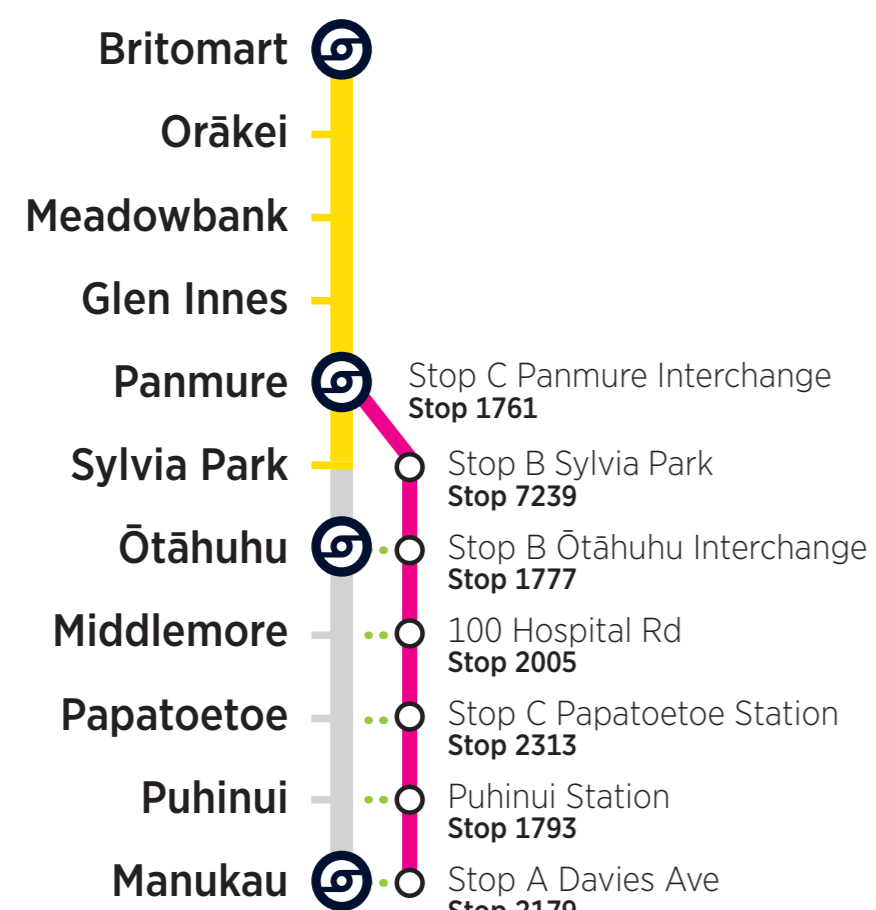

Towards Manukau

STATION	Britomart	Orākei	Meadowbank	Glen Innes	Panmure Train	Panmure Rail Bus	Sylvia Park Train	Sylvia Park Rail Bus	Ōtāhuhu	Middlemore	Papatoetoe	Puhinui	Manukau
RAIL BUS STOP	—	—	—	—	—	Stop C Panmure Interchange Stop 1761	—	Stop B Sylvia Park Stop 7239	Stop B Ōtāhuhu Interchange Stop 1777	100 Hospital Rd Stop 2005	Stop C Papatoetoe Station Stop 2313	Puhinui Station Stop 1793	Stop A Davies Ave Stop 2179
TRAIN/RBE	06:26	06:32	06:34	06:38	06:41	06:51	06:44	06:58	07:13	07:18	07:23	07:28	07:35
TRAIN/RBE	06:46	06:52	06:54	06:58	07:01	07:11	07:04	07:18	07:33	07:38	07:43	07:48	07:55
TRAIN/RBE	07:06	07:12	07:14	07:18	07:21	07:31	07:24	07:38	07:53	07:58	08:03	08:08	08:15
TRAIN/RBE	07:26	07:32	07:34	07:38	07:41	07:51	07:44	07:58	08:13	08:18	08:23	08:28	08:35
TRAIN/RBE	07:46	07:52	07:54	07:58	08:01	08:11	08:04	08:18	08:33	08:38	08:43	08:48	08:55
Then at the following minutes past each hour													
TRAIN/RBE	:06	:12	:14	:18	:21	:31	:24	:38	:53	:58	:03	:08	:15
TRAIN/RBE	:26	:32	:34	:38	:41	:51	:44	:58	:13	:18	:23	:28	:35
TRAIN/RBE	:46	:52	:54	:58	:01	:11	:04	:18	:33	:38	:43	:48	:55
Until													
TRAIN/RBE	18:06	18:12	18:14	18:18	18:21	18:31	18:24	18:38	18:53	18:58	19:03	19:08	19:15
TRAIN/RBE	18:26	18:32	18:34	18:38	18:41	18:51	18:44	18:58	19:13	19:18	19:23	19:28	19:35
TRAIN/RBE	18:46	18:52	18:54	18:58	19:01	19:11	19:04	19:18	19:33	19:38	19:43	19:48	19:55
TRAIN/RBE	19:16	19:22	19:24	19:28	19:31	19:41	19:34	19:48	20:03	20:08	20:13	20:18	20:25
TRAIN/RBE	19:46	19:52	19:54	19:58	20:01	20:11	20:04	20:18	20:33	20:38	20:43	20:48	20:55
TRAIN/RBE	20:16	20:22	20:24	20:28	20:31	20:41	20:34	20:48	21:03	21:08	21:13	21:18	21:25
TRAIN/RBE	20:46	20:52	20:54	20:58	21:01	21:11	21:04	21:18	21:33	21:38	21:43	21:48	21:55
TRAIN/RBE	21:16	21:22	21:24	21:28	21:31	21:41	21:34	21:48	22:03	22:08	22:13	22:18	22:25
TRAIN/RBE	21:46	21:52	21:54	21:58	22:01	22:11	22:04	22:18	22:33	22:38	22:43	22:48	22:55
TRAIN/RBE	22:16	22:22	22:24	22:28	22:31	22:41	22:34	22:48	23:03	23:08	23:13	23:18	23:25
TRAIN/RBE	22:46	22:52	22:54	22:58	23:01	23:11	23:04	23:18	23:33	23:38	23:43	23:48	23:55
TRAIN/RBE	23:16	23:22	23:24	23:28	23:31	23:41	23:34	23:48	00:03	00:08	00:13	00:18	00:25
TRAIN/RBE	23:46	23:52	23:54	23:58	00:01	00:11	00:04	00:18	00:33	00:38	00:43	00:48	00:55
TRAIN/RBE	00:16	00:22	00:24	00:28	00:31	00:41	00:34	00:48	01:03	01:08	01:13	01:18	01:25

RBE = Rail Bus Eastern Line