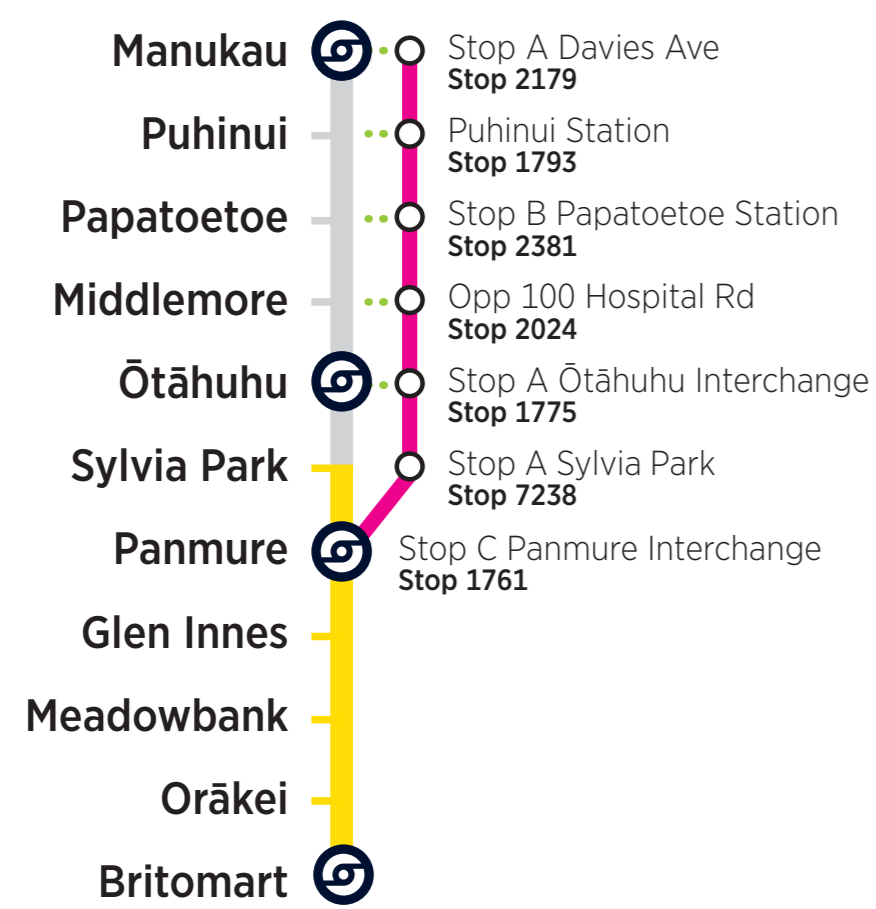

Towards Britomart City Centre

STATION	Manukau	Puhinui	Papatoetoe	Middlemore	Ōtāhuhu	Sylvia Park Rail Bus	Sylvia Park Train	Panmure Rail Bus	Panmure Train	Glen Innes	Meadowbank	Orākei	Britomart
RAIL BUS STOP	Stop A, Davies Ave Stop 2179	Puhinui Station Stop 1793	Stop B Papatoetoe Station Stop 2381	Opposite 100 Hospital Rd Stop 2024	Stop A Ōtāhuhu Interchange Stop 1775	Stop A Sylvia Park Stop 7238	—	Stop C Panmure Interchange Stop 1761	—	—	—	—	—
RBE/TRAIN	06:00	06:07	06:12	06:17	06:22	06:37	06:51	06:44	06:54	06:57	07:01	07:03	07:10
RBE/TRAIN	06:20	06:27	06:32	06:37	06:42	06:57	07:11	07:04	07:14	07:17	07:21	07:23	07:30
RBE/TRAIN	06:40	06:47	06:52	06:57	07:02	07:17	07:31	07:24	07:34	07:37	07:41	07:43	07:50
Then at the following minutes past each hour													
RBE/TRAIN	:00	:07	:12	:17	:22	:37	:51	:44	:54	:57	:01	:03	:10
RBE/TRAIN	:20	:27	:32	:37	:42	:57	:11	:04	:14	:17	:21	:23	:30
RBE/TRAIN	:40	:47	:52	:57	:02	:17	:31	:24	:34	:37	:41	:43	:50
Until													
RBE/TRAIN	18:00	18:07	18:12	18:17	18:22	18:37	18:51	18:44	18:54	18:57	19:01	19:03	19:10
RBE/TRAIN	18:30	18:37	18:42	18:47	18:52	19:07	19:21	19:14	19:24	19:27	19:31	19:33	19:40
RBE/TRAIN	19:00	19:07	19:12	19:17	19:22	19:37	19:51	19:44	19:54	19:57	20:01	20:03	20:10
RBE/TRAIN	19:30	19:37	19:42	19:47	19:52	20:07	20:21	20:14	20:24	20:27	20:31	20:33	20:40
RBE/TRAIN	20:00	20:07	20:12	20:17	20:22	20:37	20:51	20:44	20:54	20:57	21:01	21:03	21:10
RBE/TRAIN	20:30	20:37	20:42	20:47	20:52	21:07	21:21	21:14	21:24	21:27	21:31	21:33	21:40
RBE/TRAIN	21:00	21:07	21:12	21:17	21:22	21:37	21:51	21:44	21:54	21:57	22:01	22:03	22:10
RBE/TRAIN	21:30	21:37	21:42	21:47	21:52	22:07	22:21	22:14	22:24	22:27	22:31	22:33	22:40
RBE/TRAIN	22:00	22:07	22:12	22:17	22:22	22:37	22:51	22:44	22:54	22:57	23:01	23:03	23:10
RBE/TRAIN	22:30	22:37	22:42	22:47	22:52	23:07	23:21	23:14	23:24	23:27	23:31	23:33	23:40
RBE/TRAIN	23:00	23:07	23:12	23:17	23:22	23:37	23:51	23:44	23:54	23:57	00:01	00:03	00:10
RBE/TRAIN	23:30	23:37	23:42	23:47	23:52	00:07	00:21	00:14	00:24	00:27	00:31	00:33	00:40

RBE = Rail Bus Eastern Line