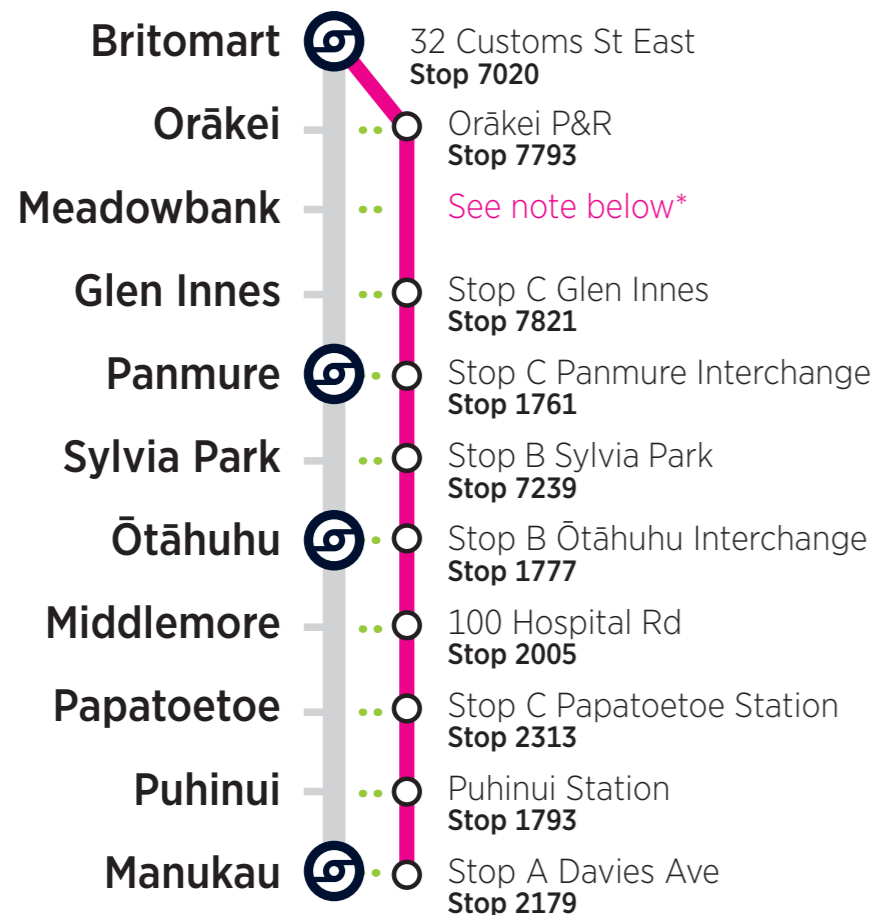

Towards Manukau

STATION	Britomart	Orākei	Meadowbank	Glen Innes	Panmure Train	Panmure Rail Bus	Sylvia Park Train	Sylvia Park Rail Bus	Ōtāhuhu	Middlemore	Papatoetoe	Puhinui	Manukau
RAIL BUS STOP	Customs St East Stop 7020	Orākei P&R Stop 7793	—	Stop C Glen Innes Stop 7821	—	Stop C Panmure Interchange Stop 1761	—	Stop B Sylvia Park Stop 7239	Stop B Ōtāhuhu Interchange Stop 1777	100 Hospital Rd Stop 2005	Stop C Papatoetoe Station Stop 2313	Puhinui Station Stop 1793	Stop A Davies Ave Stop 2179
TRAIN/RBE	06:26	06:32	06:34	06:38	06:41	06:51	06:44	06:58	07:13	07:18	07:23	07:28	07:35
TRAIN/RBE	06:46	06:52	06:54	06:58	07:01	07:11	07:04	07:18	07:33	07:38	07:43	07:48	07:55
TRAIN/RBE	07:06	07:12	07:14	07:18	07:21	07:31	07:24	07:38	07:53	07:58	08:03	08:08	08:15
TRAIN/RBE	07:26	07:32	07:34	07:38	07:41	07:51	07:44	07:58	08:13	08:18	08:23	08:28	08:35
TRAIN/RBE	07:46	07:52	07:54	07:58	08:01	08:11	08:04	08:18	08:33	08:38	08:43	08:48	08:55
Then at the following minutes past each hour													
TRAIN/RBE	:06	:12	:14	:18	:21	:31	:24	:38	:53	:58	:03	:08	:15
TRAIN/RBE	:26	:32	:34	:38	:41	:51	:44	:58	:13	:18	:23	:28	:35
TRAIN/RBE	:46	:52	:54	:58	:01	:11	:04	:18	:33	:38	:43	:48	:55
Until													
TRAIN/RBE	18:06	18:12	18:14	18:18	18:21	18:31	18:24	18:38	18:53	18:58	19:03	19:08	19:15
TRAIN/RBE	18:26	18:32	18:34	18:38	18:41	18:51	18:44	18:58	19:13	19:18	19:23	19:28	19:35
TRAIN/RBE	18:46	18:52	18:54	18:58	19:01	19:11	19:04	19:18	19:33	19:38	19:43	19:48	19:55
TRAIN/RBE	19:16	19:22	19:24	19:28	19:31	19:41	19:34	19:48	20:03	20:08	20:13	20:18	20:25
TRAIN/RBE	19:46	19:52	19:54	19:58	20:01	20:11	20:04	20:18	20:33	20:38	20:43	20:48	20:55
TRAIN/RBE	20:16	20:22	20:24	20:28	20:31	20:41	20:34	20:48	21:03	21:08	21:13	21:18	21:25
TRAIN/RBE	20:46	20:52	20:54	20:58	21:01	21:11	21:04	21:18	21:33	21:38	21:43	21:48	21:55
TRAIN/RBE	21:16	21:22	21:24	21:28	21:31	21:41	21:34	21:48	22:03	22:08	22:13	22:18	22:25
TRAIN/RBE	21:46	21:52	21:54	21:58	22:01	22:11	22:04	22:18	22:33	22:38	22:43	22:48	22:55
RBE	22:16	22:26	-	22:36	-	22:43	-	22:50	23:05	23:10	23:15	23:20	23:27

* Rail buses do not stop at Meadowbank.

- Please make yourself visible to the bus driver and signal the driver to stop.
- Customers paying by cash must purchase train tickets at a train station before boarding Rail Buses.
- AT HOP customers must tag-on when boarding and tag-off when leaving the bus.
- Your AT HOP fare for combined bus and train trips will be calculated based on the start and end of the journey. The journey can use up to five bus or train trips within four hours, with a maximum transfer time of 30 minutes between each trip (excludes SkyBus services).
- Terms of use for AT HOP cards are available at AT.govt.nz/ATHOP.
- Rail Buses cannot accommodate mobility scooters, bicycles, larger personal items, or pets.

Download the AT Mobile app from the App Store or Google Play
For more information visit AT.govt.nz or call 09 366 6400