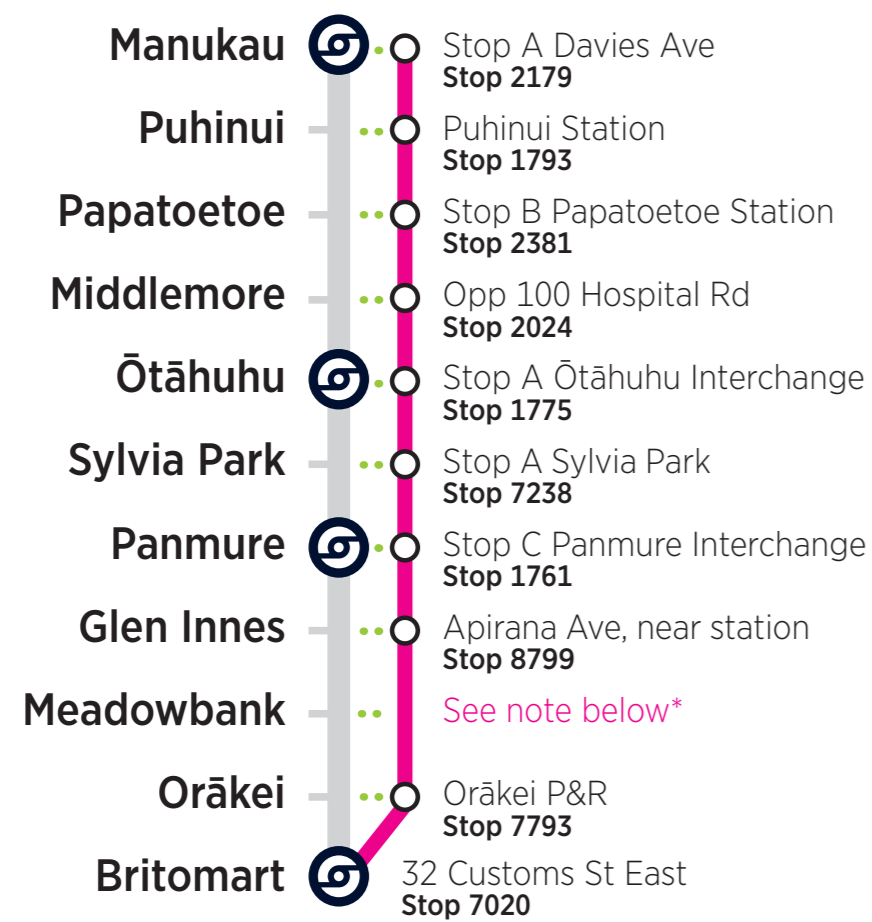

Towards Britomart City Centre

STATION	Manukau	Puhinui	Papatoetoe	Middlemore	Ōtāhuhu	Sylvia Park Rail Bus	Sylvia Park Train	Panmure Rail Bus	Panmure Train	Glen Innes	Meadowbank	Orākei	Britomart
RAIL BUS STOP	Stop A, Davies Ave Stop 2179	Puhinui Station Stop 1793	Stop B Papatoetoe Station Stop 2381	Opposite 100 Hospital Rd Stop 2024	Stop A Ōtāhuhu Interchange Stop 1775	Stop A Sylvia Park Stop 7238	—	Stop C Panmure Interchange Stop 1761	—	Apirana Ave, near station Stop 8799	—	Orākei P&R Stop 7793	Customs St East Stop 7020
RBE/TRAIN	06:00	06:07	06:12	06:17	06:22	06:37	06:51	06:44	06:54	06:57	07:01	07:03	07:10
RBE/TRAIN	06:20	06:27	06:32	06:37	06:42	06:57	07:11	07:04	07:14	07:17	07:21	07:23	07:30
RBE/TRAIN	06:40	06:47	06:52	06:57	07:02	07:17	07:31	07:24	07:34	07:37	07:41	07:43	07:50
Then at the following minutes past each hour													
RBE/TRAIN	:00	:07	:12	:17	:22	:37	:51	:44	:54	:57	:01	:03	:10
RBE/TRAIN	:20	:27	:32	:37	:42	:57	:11	:04	:14	:17	:21	:23	:30
RBE/TRAIN	:40	:47	:52	:57	:02	:17	:31	:24	:34	:37	:41	:43	:50
Until													
RBE/TRAIN	18:00	18:07	18:12	18:17	18:22	18:37	18:51	18:44	18:54	18:57	19:01	19:03	19:10
RBE/TRAIN	18:30	18:37	18:42	18:47	18:52	19:07	19:21	19:14	19:24	19:27	19:31	19:33	19:40
RBE/TRAIN	19:00	19:07	19:12	19:17	19:22	19:37	19:51	19:44	19:54	19:57	20:01	20:03	20:10
RBE/TRAIN	19:30	19:37	19:42	19:47	19:52	20:07	20:21	20:14	20:24	20:27	20:31	20:33	20:40
RBE/TRAIN	20:00	20:07	20:12	20:17	20:22	20:37	20:51	20:44	20:54	20:57	21:01	21:03	21:10
RBE/TRAIN	20:30	20:37	20:42	20:47	20:52	21:07	21:21	21:14	21:24	21:27	21:31	21:33	21:40
RBE/TRAIN	21:00	21:07	21:12	21:17	21:22	21:37	21:51	21:44	21:54	21:57	22:01	22:03	22:10
RBE	21:30	21:37	21:42	21:47	21:52	22:07	-	22:14	-	22:21	-	22:31	22:41

* Rail buses do not stop at Meadowbank.