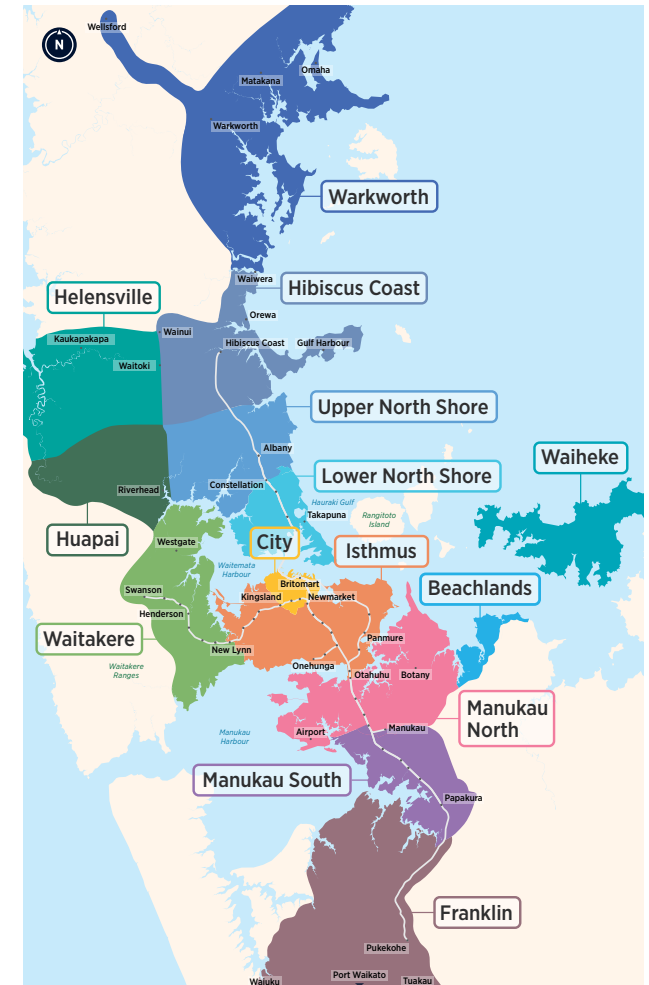

Waiheke Island

Bus and Ferry Timetable

- 50A
- 50B
- 501
- 502

Routes

- 50A** Belle Terrace Seventh Ave, The Strand, Onetangi, Ostend (Belgium St), Surfdale, Oneroa, Matiatia Ferry Terminal
- 50B** Fourth Ave, Onetangi, Ostend (Belgium St), Surfdale, Oneroa, Matiatia Ferry Terminal
- 501** Kennedy Point Ferry Terminal, Jellicoe Parade, Wellington Rd, Surfdale, Oneroa, Matiatia Ferry Terminal
- 502** Ōmiha (Rocky Bay), Ostend (Belgium St), Palm Beach, Blackpool, Oneroa, Matiatia Ferry Terminal

Waiheke/City Ferry Downtown to Matiatia

Fare Zones & Boundaries

- | | | |
|---|--|---|
| Warkworth | Huapai | Manukau North |
| Hibiscus Coast | Waitakere | Manukau South |
| Upper North Shore | City | Franklin |
| Lower North Shore | Isthmus | Beachlands |
| Helensville | Waiheke | |