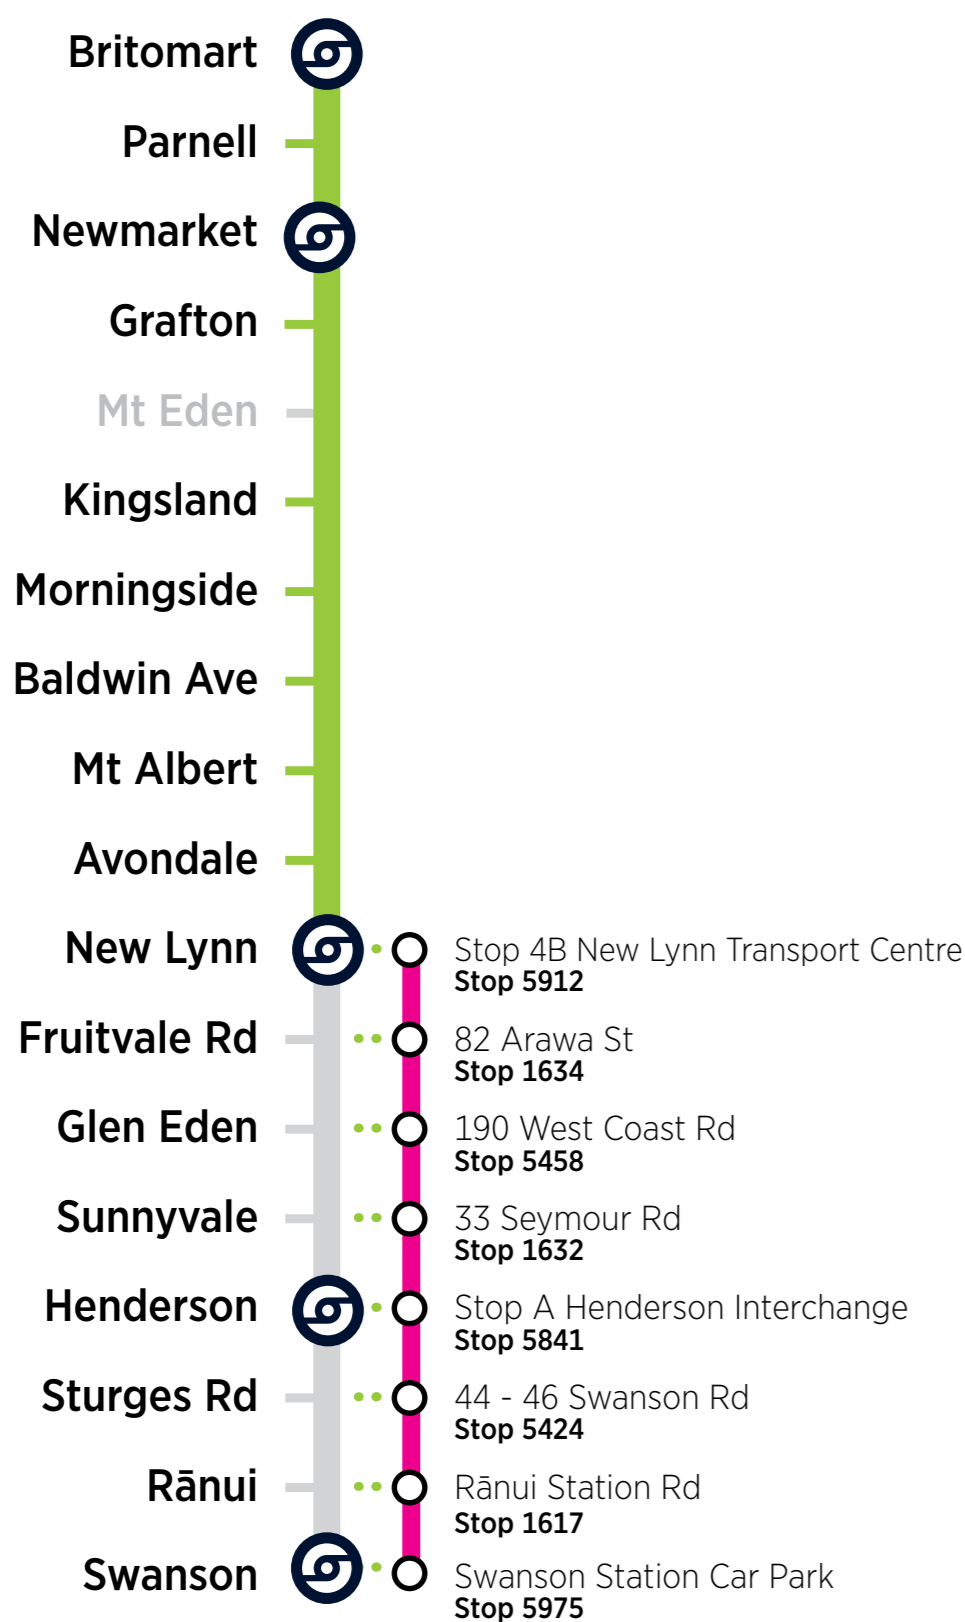

Towards Swanson

STATION	Britomart	Parnell	Newmarket	Grafton	Kingsland	Morningside	Baldwin Ave	Mt Albert	Avondale	New Lynn Train	New Lynn Rail Bus	Fruitvale Rd	Glen Eden	Sunnyvale	Henderson	Sturges Rd	Rānui	Swanson
RAIL BUS STOP	-	-	-	-	-	-	-	-	-	-	New Lynn Transport Centre Stop 5912	82 Arawa St Stop 1634	190 West Coast Rd Stop 5458	33 Seymour Rd Stop 1632	Stop A Henderson Interchange Stop 5841	44-46 Swanson Rd Stop 5424	Rānui Station Rd Stop 1617	Swanson Station Car Park Stop 5975
TRAIN	05:22	05:27	05:33	05:37	05:43	05:46	05:48	05:50	05:54	05:57	-	06:00	06:03	06:06	06:09	06:12	06:14	06:17
TRAIN	05:42	05:47	05:53	05:57	06:03	06:06	06:08	06:10	06:14	06:17	-	06:20	06:23	06:26	06:29	06:32	06:34	06:37
TRAIN	06:02	06:07	06:13	06:17	06:23	06:26	06:28	06:30	06:34	06:37	-	06:40	06:43	06:46	06:49	06:52	06:54	06:57
TRAIN	06:32	06:37	06:43	06:47	06:53	06:56	06:58	07:00	07:04	07:07	-	07:10	07:13	07:16	07:19	07:22	07:24	07:27
TRAIN	06:52	06:57	07:03	07:07	07:13	07:16	07:18	07:20	07:24	07:27	-	07:30	07:33	07:36	07:39	07:42	07:44	07:47
Then at the following minutes past each hour																		
TRAIN	:12	:17	:23	:27	:33	:36	:38	:40	:44	:47	-	:50	:53	:56	:59	:02	:04	:07
TRAIN	:32	:37	:43	:47	:53	:56	:58	:00	:04	:07	-	:10	:13	:16	:19	:22	:24	:27
TRAIN	:52	:57	:03	:07	:13	:16	:18	:20	:24	:27	-	:30	:33	:36	:39	:42	:44	:47
Until																		
TRAIN	18:12	18:17	18:23	18:27	18:33	18:36	18:38	18:40	18:44	18:47	-	18:50	18:53	18:56	18:59	19:02	19:04	19:07
TRAIN	18:32	18:37	18:43	18:47	18:53	18:56	18:58	19:00	19:04	19:07	-	19:10	19:13	19:16	19:19	19:22	19:24	19:27
TRAIN	18:52	18:57	19:03	19:07	19:13	19:16	19:18	19:20	19:24	19:27	-	19:30	19:33	19:36	19:39	19:42	19:44	19:47
TRAIN	19:22	19:27	19:33	19:37	19:43	19:46	19:48	19:50	19:54	19:57	-	20:00	20:03	20:06	20:09	20:12	20:14	20:17
TRAIN	19:52	19:57	20:03	20:07	20:13	20:16	20:18	20:20	20:24	20:27	-	20:30	20:33	20:36	20:39	20:42	20:44	20:47
TRAIN	20:22	20:27	20:33	20:37	20:43	20:46	20:48	20:50	20:54	20:57	-	21:00	21:03	21:06	21:09	21:12	21:14	21:17
TRAIN	20:52	20:57	21:03	21:07	21:13	21:16	21:18	21:20	21:24	21:27	-	21:30	21:33	21:36	21:39	21:42	21:44	21:47
TRAIN	21:22	21:27	21:33	21:37	21:43	21:46	21:48	21:50	21:54	21:57	-	22:00	22:03	22:06	22:09	-	-	-
RBW	-	-	-	-	-	-	-	-	-	-	-	-	-	-	22:19	22:24	22:30	22:35
TRAIN/RBW	21:52	21:57	22:03	22:07	22:13	22:16	22:18	22:20	22:24	22:26	22:36	22:42	22:49	22:56	23:02	23:07	23:13	23:18
TRAIN/RBW	22:22	22:27	22:33	22:37	22:43	22:46	22:48	22:50	22:54	22:56	23:06	23:12	23:19	23:26	23:32	23:37	23:43	23:48

RBW = Rail Bus Western Line