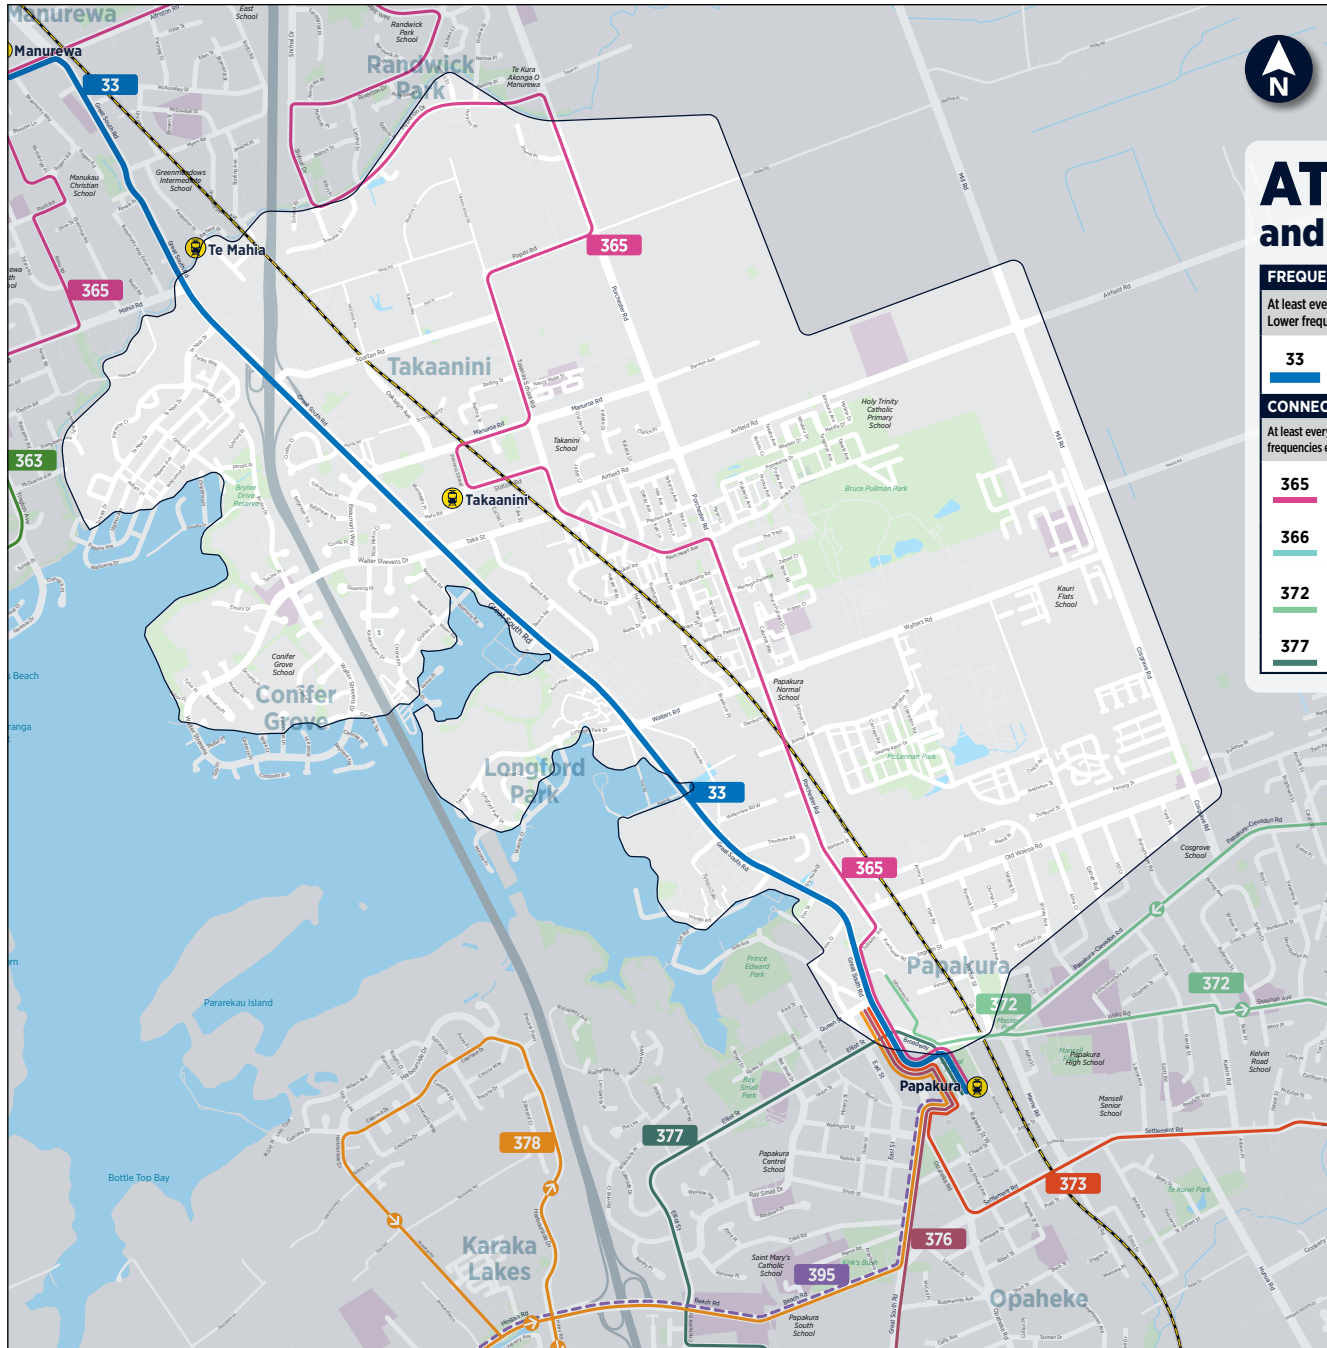

Route Map

AT Local Service Zone and other public transport services

FREQUENT SERVICES		LOCAL SERVICES	
At least every 15 minutes, 7am – 7pm, 7 days a week. Lower frequencies early morning and evenings.		Frequency and hours of operation vary. Check timetables for full details.	
33	Papakura, Great South Rd, Manurewa, Manukau, Ōtāhuhu Town Centre, Ōtāhuhu Station	373	Red Hill, Settlement Rd, Papakura Station
CONNECTOR SERVICES		376	Great South Rd, Drury, Auranga
At least every 30 minutes, 7am – 7pm, 7 days a week. Lower frequencies early morning and evenings.		378	Karaka Harbourside, Karaka Lakes, Papakura Station
365	Manukau, Homai, Manurewa, Randwick Park, Takaanini Station, Porchester Rd, Papakura Station	PEAK SERVICES	
366	Manurewa, The Gardens, Everglade Dr, Manukau	Services operate weekdays only, during morning and afternoon peak.	
372	Papakura Station, Willis Rd, Sheehan Ave, Dominion Rd, Clevedon Rd, Papakura Station	395	Waiuku, Kingseat Rd, Linwood Rd (weekday peak only service - two AM and two PM services)
377	Rosehill, Pahurehure, Papakura	TRAIN SERVICES	
		At least every 20 minutes, 7 days a week. Higher frequencies at peak times.	
		South - Papakura to Britomart