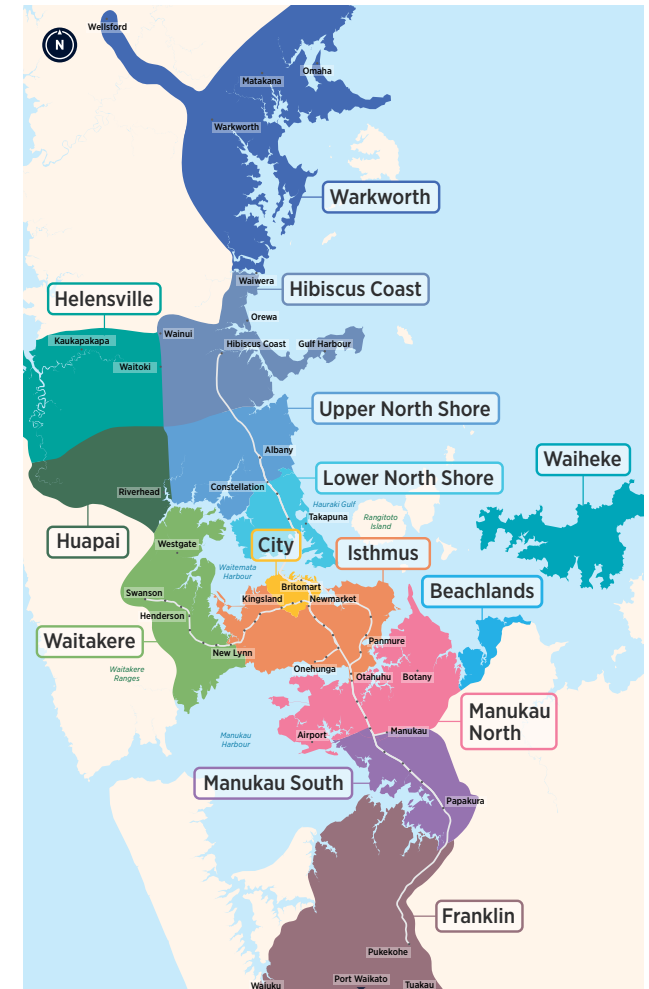

Papakura

Southern Bus Timetable

▶▶ 33

▶ 365

▶ 372

▶ 373

▶ 376

▶ 377

▶ 378

Routes

- ▶ **33** Papakura, Great South Rd, Manurewa, Manukau, Otahuhu Town Centre, Otahuhu Station
- ▶ **365** Manukau Station, Homai, Manurewa, Randwick Park, Takanini Station, Porchester Rd, Papakura Station
- ▶ **372** Papakura Station, Willis Rd, Sheehan Ave, Dominion Rd, Clevedon Rd, Papakura Station
- ▶ **373** Red Hill, Settlement Rd, Papakura Station
- ▶ **376** Auranga, Drury, Papakura Station
- ▶ **377** Rosehill, Pahurehure, Papakura
- ▶ **378** Karaka Harbourside, Karaka Lakes, Papakura Station

Other timetables available in this area that may interest you

Timetable	Routes
Mangere, Otahuhu, Papatoetoe	31, 32, 36, 38, 309, 309x, 313, 321, 324, 325, 326
Otara, Papatoetoe, Highbrook, East Tamaki	31, 33, 314, 325, 351, 352, 353, 361
Manurewa	33, 361, 362, 363, 365, 366
Pukekohe, Waiuku	391, 392, 393, 394, 395, 396, 399
Airport	Airport Link
Train timetable	Southern Line

Fare Zones & Boundaries

- ▶ Warkworth
- ▶ Hibiscus Coast
- ▶ Manukau North
- ▶ Upper North Shore
- ▶ Waitakere
- ▶ Manukau South
- ▶ Lower North Shore
- ▶ City
- ▶ Franklin
- ▶ Helensville
- ▶ Isthmus
- ▶ Beachlands
- ▶ Waiheke