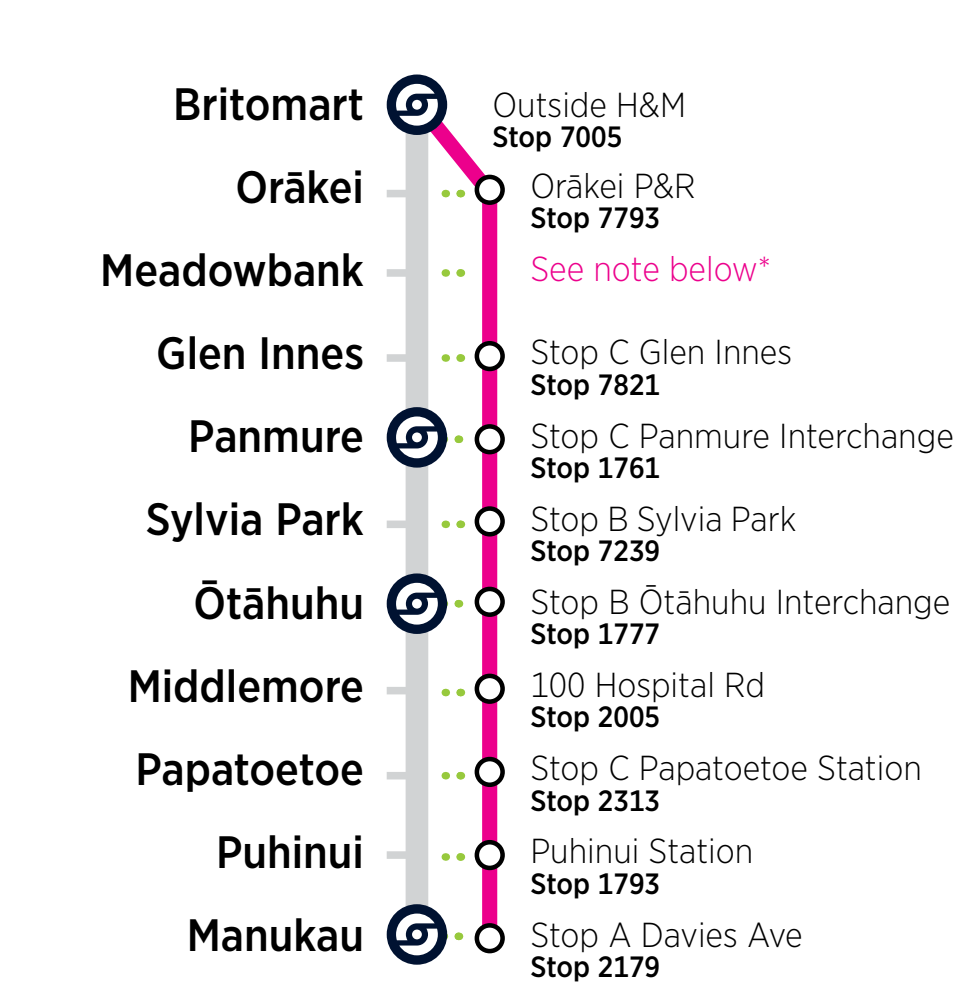

Towards Manukau

* Rail buses do not stop at Meadowbank.

STATION	Britomart	Orākei	Meadowbank	Glen Innes	Panmure	Sylvia Park	Ōtāhuhu	Middlemore	Papatoetoe	Puhinui	Manukau
RAIL BUS STOP	Outside H&M Stop 7005	Orākei P&R Stop 7793	—	Stop C Glen Innes Stop 7821	Stop C Panmure Interchange Stop 1761	Stop B Sylvia Park Stop 7239	Stop B Ōtāhuhu Interchange Stop 1777	100 Hospital Rd Stop 2005	Stop C Papatoetoe Station Stop 2313	Puhinui Station Stop 1793	Stop A Davies Ave Stop 2179
RBE	06:25	06:35	-	06:45	06:52	06:59	07:14	07:19	07:24	07:29	07:36
RBE	06:45	06:55	-	07:05	07:12	07:19	07:34	07:39	07:44	07:49	07:56
RBE	07:05	07:15	-	07:25	07:32	07:39	07:54	07:59	08:04	08:09	08:16
RBE	07:25	07:35	-	07:45	07:52	07:59	08:14	08:19	08:24	08:29	08:36
RBE	07:45	07:55	-	08:05	08:12	08:19	08:34	08:39	08:44	08:49	08:56
Then at the following minutes past each hour											
RBE	:05	:15	-	:25	:32	:39	:54	:59	:04	:09	:16
RBE	:25	:35	-	:45	:52	:59	:14	:19	:24	:29	:36
RBE	:45	:55	-	:05	:12	:19	:34	:39	:44	:49	:56
Until											
RBE	18:05	18:15	-	18:25	18:32	18:39	18:54	18:59	19:04	19:09	19:16
RBE	18:25	18:35	-	18:45	18:52	18:59	19:14	19:19	19:24	19:29	19:36
RBE	18:45	18:55	-	19:05	19:12	19:19	19:34	19:39	19:44	19:49	19:56
RBE	19:15	19:25	-	19:35	19:42	19:49	20:04	20:09	20:14	20:19	20:26
RBE	19:45	19:55	-	20:05	20:12	20:19	20:34	20:39	20:44	20:49	20:56
RBE	20:15	20:25	-	20:35	20:42	20:49	21:04	21:09	21:14	21:19	21:26
RBE	20:45	20:55	-	21:05	21:12	21:19	21:34	21:39	21:44	21:49	21:56
RBE	21:15	21:25	-	21:35	21:42	21:49	22:04	22:09	22:14	22:19	22:26
RBE	21:45	21:55	-	22:05	22:12	22:19	22:34	22:39	22:44	22:49	22:56
RBE	22:15	22:25	-	22:35	22:42	22:49	23:04	23:09	23:14	23:19	23:26
RBE	22:45	22:55	-	23:05	23:12	23:19	23:34	23:39	23:44	23:49	23:56
Trips below operate Saturday only											
RBE	23:15	23:25	-	23:35	23:42	23:49	00:04	00:09	00:14	00:19	00:26
RBE	23:45	23:55	-	00:05	00:12	00:19	00:34	00:39	00:44	00:49	00:56
RBE	00:15	00:25	-	00:35	00:42	00:49	01:04	01:09	01:14	01:19	01:26
RBE	00:45	00:55	-	01:05	01:12	01:19	01:34	01:39	01:44	01:49	01:56

RBE = Rail Bus Eastern Line

- Please make yourself visible to the bus driver and signal the driver to stop.
- Customers paying by cash must purchase train tickets at a train station before boarding Rail Buses.
- AT HOP customers must tag-on when boarding and tag-off when leaving the bus.
- Your AT HOP fare for combined bus and train trips will be calculated based on the start and end of the journey. The journey can use up to five bus or train trips within four hours, with a maximum transfer time of 30 minutes between each trip (excludes SkyBus services).
- Terms of use for AT HOP cards are available at AT.govt.nz/ATHOP.
- Rail Buses cannot accommodate mobility scooters, bicycles, larger personal items, or pets.

Download the AT Mobile app from the App Store or Google Play
For more information visit AT.govt.nz or call 09 366 6400