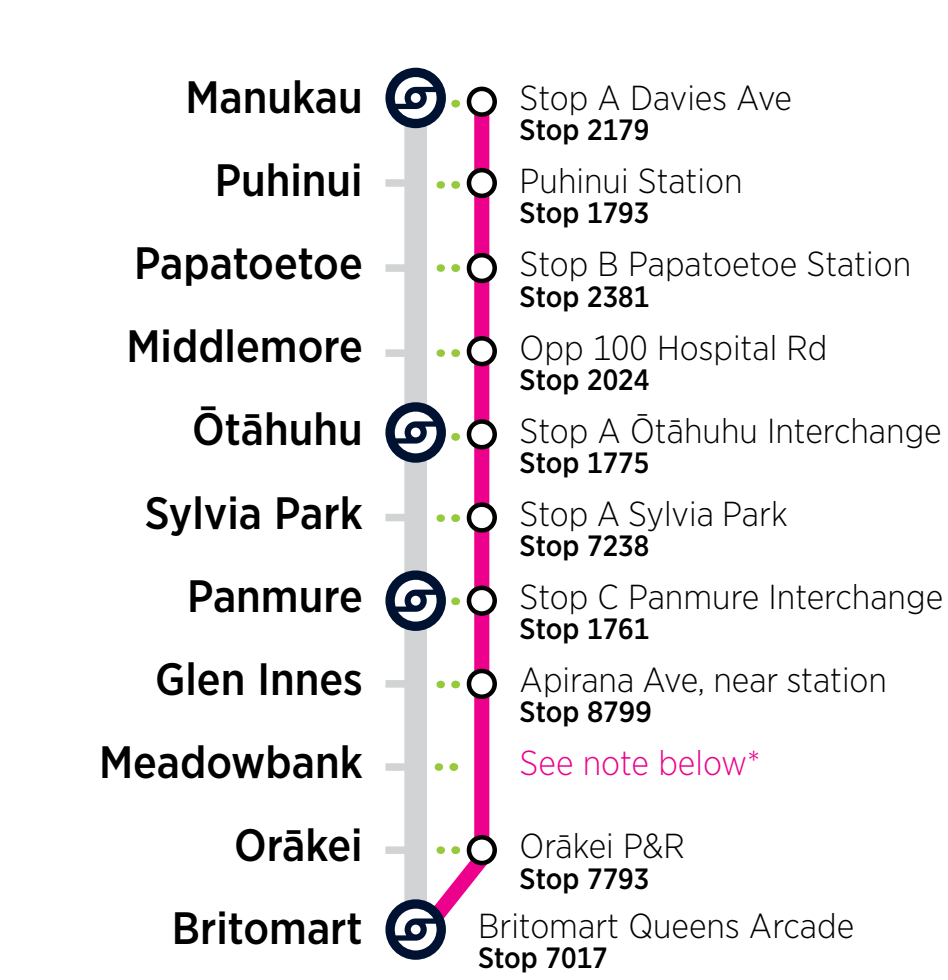

Towards Britomart City Centre

* Rail buses do not stop at Meadowbank.

STATION	Manukau	Puhinui	Papatoetoe	Middlemore	Ōtāhuhu	Sylvia Park	Panmure	Glen Innes	Meadowbank	Orākei	Britomart
RAIL BUS STOP	Stop A, Davies Ave Stop 2179	Puhinui Station Stop 1793	Stop B Papatoetoe Station Stop 2381	Opposite 100 Hospital Rd Stop 2024	Stop A Ōtāhuhu Interchange Stop 1775	Stop A Sylvia Park Stop 7238	Stop C Panmure Interchange Stop 1761	Apirana Ave, near station Stop 8799	—	Orākei P&R Stop 7793	Britomart Queens Arcade Stop 7017
RBE	06:40	06:47	06:52	06:57	07:02	07:17	07:24	07:31	-	07:41	07:51
RBE	07:00	07:07	07:12	07:17	07:22	07:37	07:44	07:51	-	08:01	08:11
RBE	07:20	07:27	07:32	07:37	07:42	07:57	08:04	08:11	-	08:21	08:31
RBE	07:40	07:47	07:52	07:57	08:02	08:17	08:24	08:31	-	08:41	08:51
Then at the following minutes past each hour											
RBE	:00	:07	:12	:17	:22	:37	:44	:51	-	:01	:11
RBE	:20	:27	:32	:37	:42	:57	:04	:11	-	:21	:31
RBE	:40	:47	:52	:57	:02	:17	:24	:31	-	:41	:51
Until											
RBE	18:00	18:07	18:12	18:17	18:22	18:37	18:44	18:51	-	19:01	19:11
RBE	18:20	18:27	18:32	18:37	18:42	18:57	19:04	19:11	-	19:21	19:31
RBE	18:40	18:47	18:52	18:57	19:02	19:17	19:24	19:31	-	19:41	19:51
RBE	19:10	19:17	19:22	19:27	19:32	19:47	19:54	20:01	-	20:11	20:21
RBE	19:40	19:47	19:52	19:57	20:02	20:17	20:24	20:31	-	20:41	20:51
RBE	20:10	20:17	20:22	20:27	20:32	20:47	20:54	21:01	-	21:11	21:21
RBE	20:40	20:47	20:52	20:57	21:02	21:17	21:24	21:31	-	21:41	21:51
RBE	21:10	21:17	21:22	21:27	21:32	21:47	21:54	22:01	-	22:11	22:21
RBE	21:40	21:47	21:52	21:57	22:02	22:17	22:24	22:31	-	22:41	22:51
RBE	22:10	22:17	22:22	22:27	22:32	22:47	22:54	23:01	-	23:11	23:21
RBE	22:40	22:47	22:52	22:57	23:02	23:17	23:24	23:31	-	23:41	23:51
Trips below operate Saturday only											
RBE	23:10	23:17	23:22	23:27	23:32	23:47	23:54	00:01	-	00:11	00:21
RBE	23:40	23:47	23:52	23:57	00:02	00:17	00:24	00:31	-	00:41	00:51
RBE	00:10	00:17	00:22	00:27	00:32	00:47	00:54	01:01	-	01:11	01:21
RBE	00:40	00:47	00:52	00:57	01:02	01:17	01:24	01:31	-	01:41	01:51

RBE = Rail Bus Eastern Line