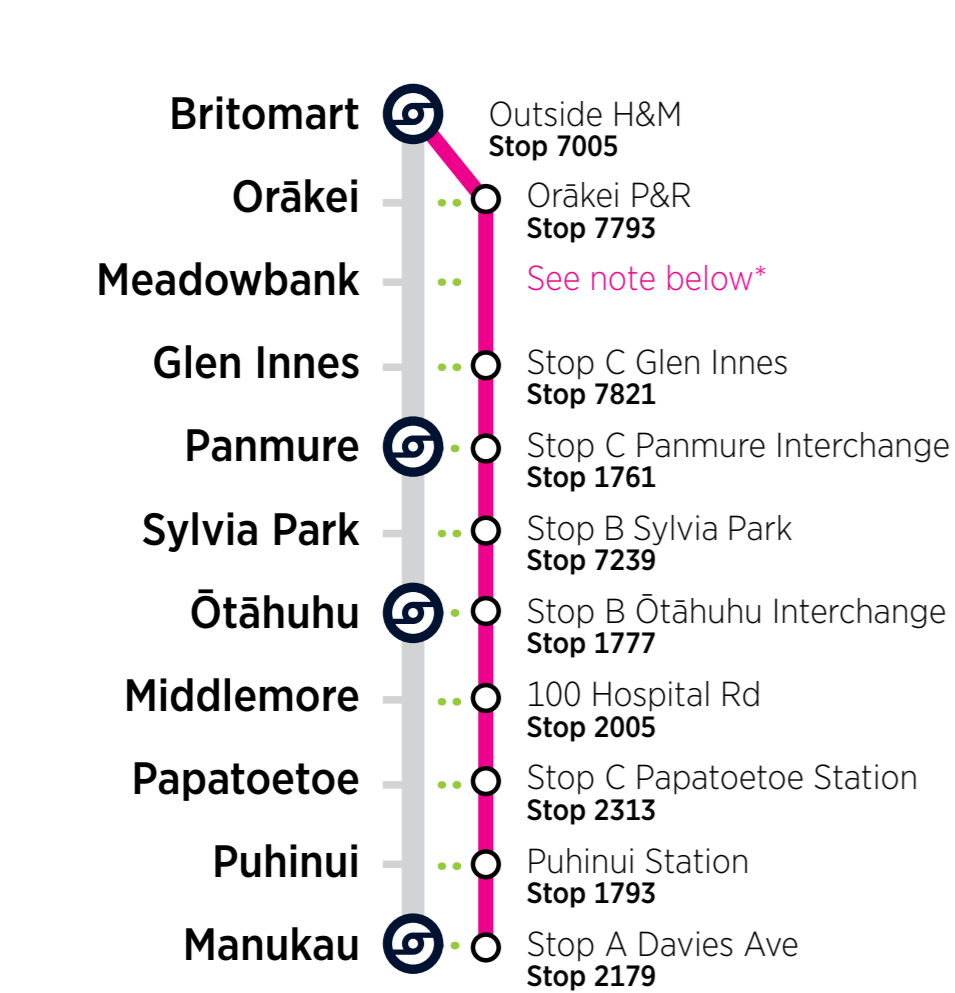

Towards Manukau

* Rail buses do not stop at Meadowbank.

STATION	Britomart	Orākei	Meadowbank	Glen Innes	Panmure	Sylvia Park	Ōtāhuhu	Middlemore	Papatoetoe	Puhinui	Manukau
RAIL BUS STOP	Outside H&M Stop 7005	Orākei P&R Stop 7793	—	Stop C Glen Innes Stop 7821	Stop C Panmure Interchange Stop 1761	Stop B Sylvia Park Stop 7239	Stop B Ōtāhuhu Interchange Stop 1777	100 Hospital Rd Stop 2005	Stop C Papatoetoe Station Stop 2313	Puhinui Station Stop 1793	Stop A Davies Ave Stop 2179
RBE	05:25	05:35	-	05:45	05:52	05:59	06:14	06:19	06:24	06:29	06:36
RBE	05:45	05:55	-	06:05	06:12	06:19	06:34	06:39	06:44	06:49	06:56
RBE	06:05	06:15	-	06:25	06:32	06:39	06:54	06:59	07:04	07:09	07:16
RBE	06:25	06:35	-	06:45	06:52	06:59	07:14	07:19	07:24	07:29	07:36
RBE	06:45	06:55	-	07:05	07:12	07:19	07:34	07:39	07:44	07:49	07:56
Then at the following minutes past each hour											
RBE	:05	:15	-	:25	:32	:39	:54	:59	:04	:09	:16
RBE	:25	:35	-	:45	:52	:59	:14	:19	:24	:29	:36
RBE	:45	:55	-	:05	:12	:19	:34	:39	:44	:49	:56
Express trips running at the following minutes past each hour from 3:55pm until 6:35pm											
RBEX	:55	:05	-	:15	:22	-	-	-	-	-	-
RBEX	:15	:25	-	:35	:42	-	-	-	-	-	-
RBEX	:35	:45	-	:55	:02	-	-	-	-	-	-
Until											
RBE	19:15	19:25	-	19:35	19:42	19:49	20:04	20:09	20:14	20:19	20:26
RBE	19:45	19:55	-	20:05	20:12	20:19	20:34	20:39	20:44	20:49	20:56
RBE	20:15	20:25	-	20:35	20:42	20:49	21:04	21:09	21:14	21:19	21:26
RBE	20:45	20:55	-	21:05	21:12	21:19	21:34	21:39	21:44	21:49	21:56
RBE	21:15	21:25	-	21:35	21:42	21:49	22:04	22:09	22:14	22:19	22:26
RBE	21:45	21:55	-	22:05	22:12	22:19	22:34	22:39	22:44	22:49	22:56
RBE	22:15	22:25	-	22:35	22:42	22:49	23:04	23:09	23:14	23:19	23:26
RBE	22:45	22:55	-	23:05	23:12	23:19	23:34	23:39	23:44	23:49	23:56
Trips below operate Friday only											
RBE	23:15	23:25	-	23:35	23:42	23:49	00:04	00:09	00:14	00:19	00:26
RBE	23:45	23:55	-	00:05	00:12	00:19	00:34	00:39	00:44	00:49	00:56
RBE	00:15	00:25	-	00:35	00:42	00:49	01:04	01:09	01:14	01:19	01:26
RBE	00:45	00:55	-	01:05	01:12	01:19	01:34	01:39	01:44	01:49	01:56

RBE = Rail Bus Eastern Line RBEX = Rail Bus Eastern Express

- Please make yourself visible to the bus driver and signal the driver to stop.
- Customers paying by cash must purchase train tickets at a train station before boarding Rail Buses.
- AT HOP customers must tag-on when boarding and tag-off when leaving the bus.
- Your AT HOP fare for combined bus and train trips will be calculated based on the start and end of the journey. The journey can use up to five bus or train trips within four hours, with a maximum transfer time of 30 minutes between each trip (excludes SkyBus services).
- Terms of use for AT HOP cards are available at AT.govt.nz/ATHOP.
- Rail Buses cannot accommodate mobility scooters, bicycles, larger personal items, or pets.

Download the AT Mobile app from the App Store or Google Play
For more information visit AT.govt.nz or call 09 366 6400