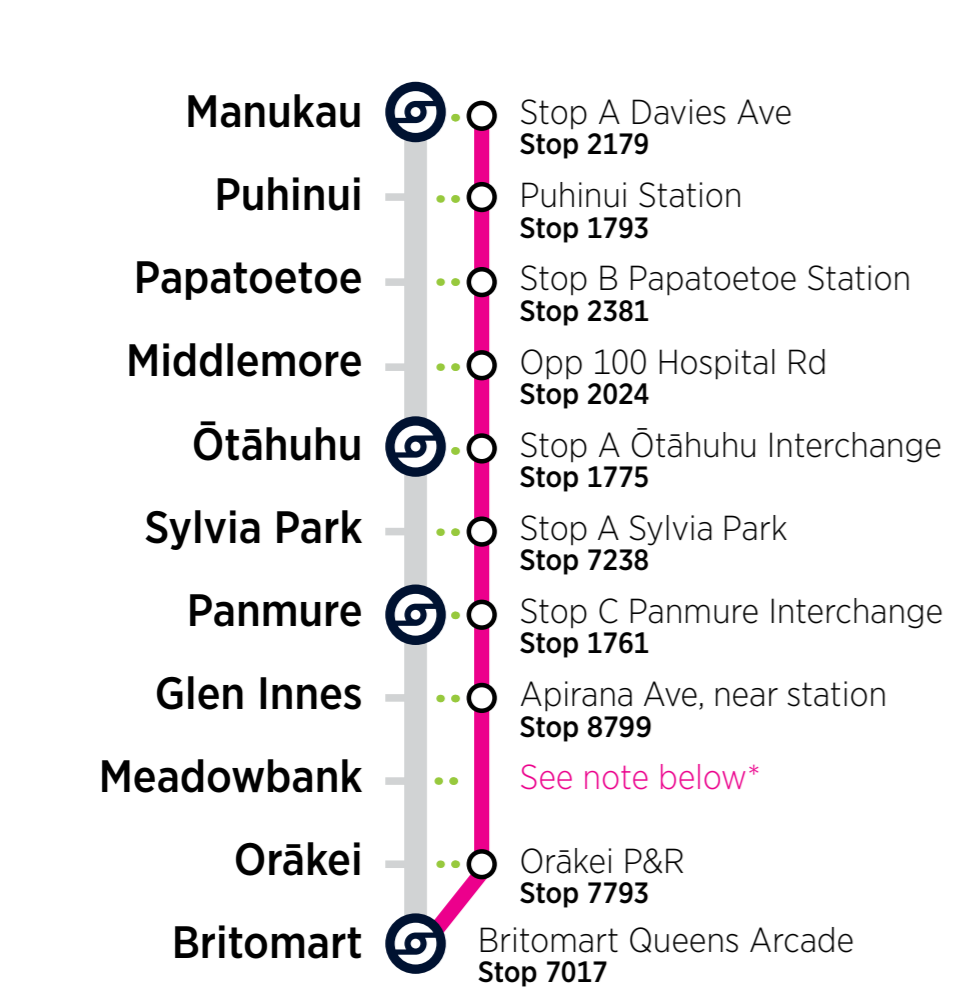

Towards Britomart City Centre

* Rail buses do not stop at Meadowbank.

STATION	Manukau	Puhinui	Papatoetoe	Middlemore	Ōtāhuhu	Sylvia Park	Panmure	Glen Innes	Meadowbank	Orākei	Britomart
RAIL BUS STOP	Stop A, Davies Ave Stop 2179	Puhinui Station Stop 1793	Stop B Papatoetoe Station Stop 2381	Opposite 100 Hospital Rd Stop 2024	Stop A Ōtāhuhu Interchange Stop 1775	Stop A Sylvia Park Stop 7238	Stop C Panmure Interchange Stop 1761	Apirana Ave, near station Stop 8799	—	Orākei P&R Stop 7793	Britomart Queens Arcade Stop 7017
RBEX	-	-	-	-	-	-	05:44	05:51	-	06:01	06:11
RBE	05:20	05:27	05:32	05:37	05:42	05:57	06:04	06:11	-	06:21	06:31
RBEX	-	-	-	-	-	-	06:24	06:31	-	06:41	06:51
Running at the following minutes past each hour											
RBE	:00	:07	:12	:17	:22	:37	:44	:51	-	:01	:11
RBE	:20	:27	:32	:37	:42	:57	:04	:11	-	:21	:31
RBE	:40	:47	:52	:57	:02	:17	:24	:31	-	:41	:51
Express trips running at the following minutes past each hour from 6:54am until 8:34am											
RBEX	-	-	-	-	-	-	:54	:01	-	:11	:21
RBEX	-	-	-	-	-	-	:14	:21	-	:31	:41
RBEX	-	-	-	-	-	-	:34	:41	-	:51	:01
Until											
RBE	19:10	19:17	19:22	19:27	19:32	19:47	19:54	20:01	-	20:11	20:21
RBE	19:40	19:47	19:52	19:57	20:02	20:17	20:24	20:31	-	20:41	20:51
RBE	20:10	20:17	20:22	20:27	20:32	20:47	20:54	21:01	-	21:11	21:21
RBE	20:40	20:47	20:52	20:57	21:02	21:17	21:24	21:31	-	21:41	21:51
RBE	21:10	21:17	21:22	21:27	21:32	21:47	21:54	22:01	-	22:11	22:21
RBE	21:40	21:47	21:52	21:57	22:02	22:17	22:24	22:31	-	22:41	22:51
RBE	22:10	22:17	22:22	22:27	22:32	22:47	22:54	23:01	-	23:11	23:21
RBE	22:40	22:47	22:52	22:57	23:02	23:17	23:24	23:31	-	23:41	23:51
Trips below operate Friday only											
RBE	23:10	23:17	23:22	23:27	23:32	23:47	23:54	00:01	-	00:11	00:21
RBE	23:40	23:47	23:52	23:57	00:02	00:17	00:24	00:31	-	00:41	00:51
RBE	00:10	00:17	00:22	00:27	00:32	00:47	00:54	01:01	-	01:11	01:21
RBE	00:40	00:47	00:52	00:57	01:02	01:17	01:24	01:31	-	01:41	01:51

RBE = Rail Bus Eastern Line RBEX = Rail Bus Eastern Express