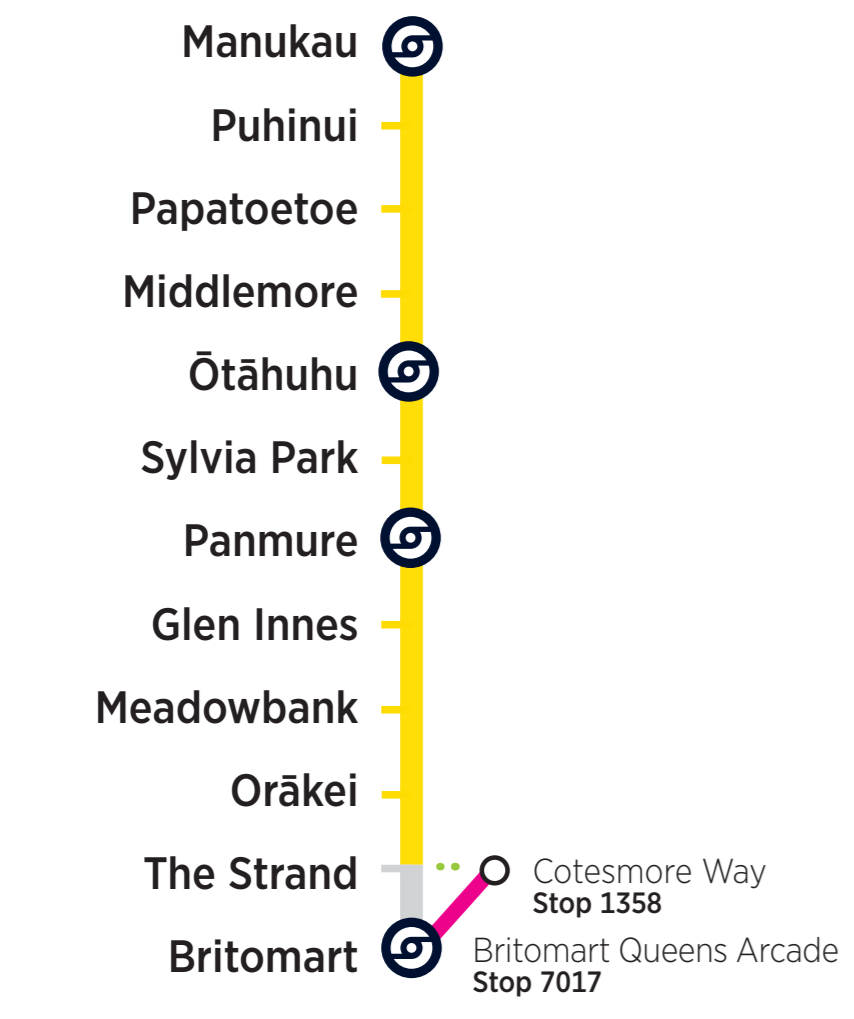

STATION	Manukau	Puhinui	Papatoetoe	Middlemore	Ōtāhuhu	Sylvia Park	Panmure	Glen Innes	Meadowbank	Orākei	The Strand Train	The Strand Rail Bus	Britomart
RAIL BUS STOP	-	-	-	-	-	-	-	-	-	-	-	Cotesmore Way Stop 1358	Britomart Queens Arcade Stop 7017
TRAIN/RBE	06:33	06:38	06:41	06:43	06:46	06:51	06:54	06:57	07:01	07:03	07:11	07:21	07:27
TRAIN/RBE	06:53	06:58	07:01	07:03	07:06	07:11	07:14	07:17	07:21	07:23	07:31	07:41	07:47
TRAIN/RBE	07:13	07:18	07:21	07:23	07:26	07:31	07:34	07:37	07:41	07:43	07:51	08:01	08:07
TRAIN/RBE	07:33	07:38	07:41	07:43	07:46	07:51	07:54	07:57	08:01	08:03	08:11	08:21	08:27
TRAIN/RBE	07:53	07:58	08:01	08:03	08:06	08:11	08:14	08:17	08:21	08:23	08:31	08:41	08:47
Then at the following minutes past each hour													
TRAIN/RBE	:13	:18	:21	:23	:26	:31	:34	:37	:41	:43	:51	:01	:07
TRAIN/RBE	:33	:38	:41	:43	:46	:51	:54	:57	:01	:03	:11	:21	:27
TRAIN/RBE	:53	:58	:01	:03	:06	:11	:14	:17	:21	:23	:31	:41	:47
Until													
TRAIN/RBE	18:13	18:18	18:21	18:23	18:26	18:31	18:34	18:37	18:41	18:43	18:51	19:01	19:07
TRAIN/RBE	18:33	18:38	18:41	18:43	18:46	18:51	18:54	18:57	19:01	19:03	19:11	19:21	19:27
TRAIN/RBE	19:03	19:08	19:11	19:13	19:16	19:21	19:24	19:27	19:31	19:33	19:41	19:51	19:57
TRAIN/RBE	19:33	19:38	19:41	19:43	19:46	19:51	19:54	19:57	20:01	20:03	20:11	20:21	20:27
TRAIN/RBE	20:03	20:08	20:11	20:13	20:16	20:21	20:24	20:27	20:31	20:33	20:41	20:51	20:57
TRAIN/RBE	20:33	20:38	20:41	20:43	20:46	20:51	20:54	20:57	21:01	21:03	21:11	21:21	21:27
TRAIN/RBE	21:03	21:08	21:11	21:13	21:16	21:21	21:24	21:27	21:31	21:33	21:41	21:51	21:57
TRAIN/RBE	21:33	21:38	21:41	21:43	21:46	21:51	21:54	21:57	22:01	22:03	22:11	22:21	22:27
TRAIN/RBE	22:03	22:08	22:11	22:13	22:16	22:21	22:24	22:27	22:31	22:33	22:41	22:51	22:57

RBE = Rail Bus Eastern