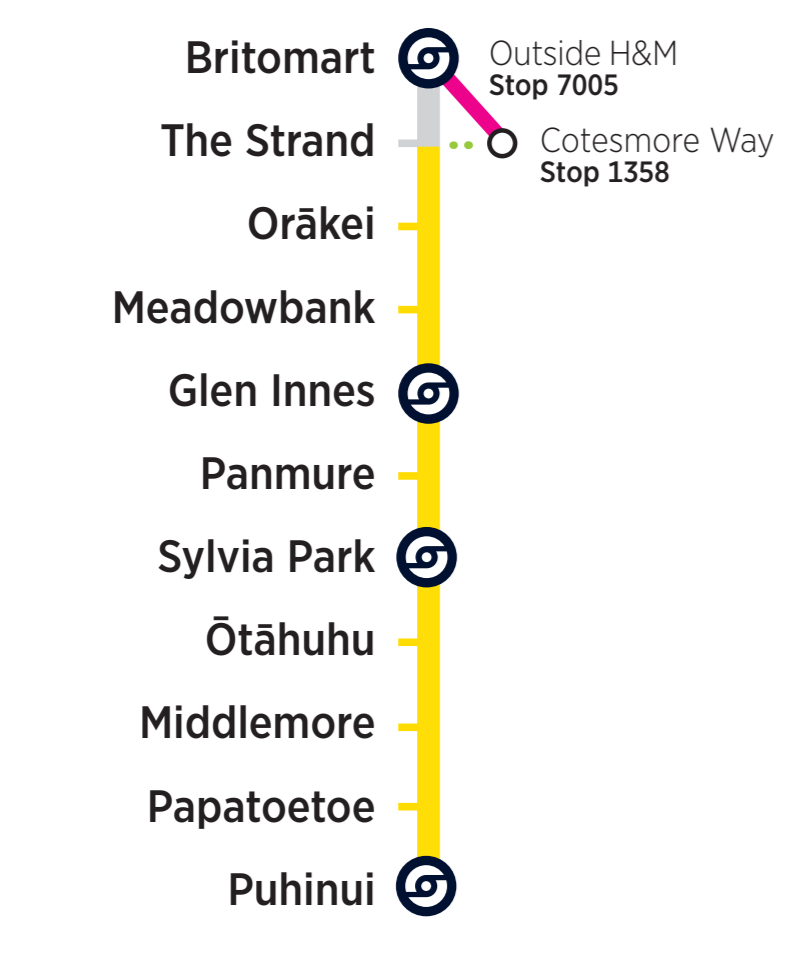

STATION	Britomart	The Strand Rail Bus	The Strand Train	Orākei	Meadowbank	Glen Innes	Panmure	Sylvia Park	Ōtāhuhu	Middlemore	Papatoetoe	Puhinui	Manukau
RAIL BUS STOP	Outside H&M Stop 7005	Cotesmore Way Stop 1358	-	-	-	-	-	-	-	-	-	-	-
RBE/TRAIN	06:08	06:14	06:24	06:32	06:34	06:38	06:41	06:44	06:51	06:54	06:57	06:59	07:03
RBE/TRAIN	06:28	06:34	06:44	06:52	06:54	06:58	07:01	07:04	07:11	07:14	07:17	07:19	07:23
RBE/TRAIN	06:48	06:54	07:04	07:12	07:14	07:18	07:21	07:24	07:31	07:34	07:37	07:39	07:43
RBE/TRAIN	07:08	07:14	07:24	07:32	07:34	07:38	07:41	07:44	07:51	07:54	07:57	07:59	08:03
RBE/TRAIN	07:28	07:34	07:44	07:52	07:54	07:58	08:01	08:04	08:11	08:14	08:17	08:19	08:23
RBE/TRAIN	07:48	07:54	08:04	08:12	08:14	08:18	08:21	08:24	08:31	08:34	08:37	08:39	08:43
Then at the following minutes past each hour													
RBE/TRAIN	:08	:14	:24	:32	:34	:38	:41	:44	:51	:54	:57	:59	:03
RBE/TRAIN	:28	:34	:44	:52	:54	:58	:01	:04	:11	:14	:17	:19	:23
RBE/TRAIN	:48	:54	:04	:12	:14	:18	:21	:24	:31	:34	:37	:39	:43
Until													
RBE/TRAIN	18:08	18:14	18:24	18:32	18:34	18:38	18:41	18:44	18:51	18:54	18:57	18:59	19:03
RBE/TRAIN	18:28	18:34	18:44	18:52	18:54	18:58	19:01	19:04	19:11	19:14	19:17	19:19	19:23
RBE/TRAIN	18:58	19:04	19:14	19:22	19:24	19:28	19:31	19:34	19:41	19:44	19:47	19:49	19:53
RBE/TRAIN	19:28	19:34	19:44	19:52	19:54	19:58	20:01	20:04	20:11	20:14	20:17	20:19	20:23
RBE/TRAIN	19:58	20:04	20:14	20:22	20:24	20:28	20:31	20:34	20:41	20:44	20:47	20:49	20:53
RBE/TRAIN	20:28	20:34	20:44	20:52	20:54	20:58	21:01	21:04	21:11	21:14	21:17	21:19	21:23
RBE/TRAIN	20:58	21:04	21:14	21:22	21:24	21:28	21:31	21:34	21:41	21:44	21:47	21:49	21:53
RBE/TRAIN	21:28	21:34	21:44	21:52	21:54	21:58	22:01	22:04	22:11	22:14	22:17	22:19	22:23
RBE/TRAIN	21:58	22:04	22:14	22:22	22:24	22:28	22:31	22:34	22:41	22:44	22:47	22:49	22:53
RBE/TRAIN	22:28	22:34	22:44	22:52	22:54	22:58	23:01	23:04	23:11	23:14	23:17	23:19	23:23

RBE = Rail Bus Eastern