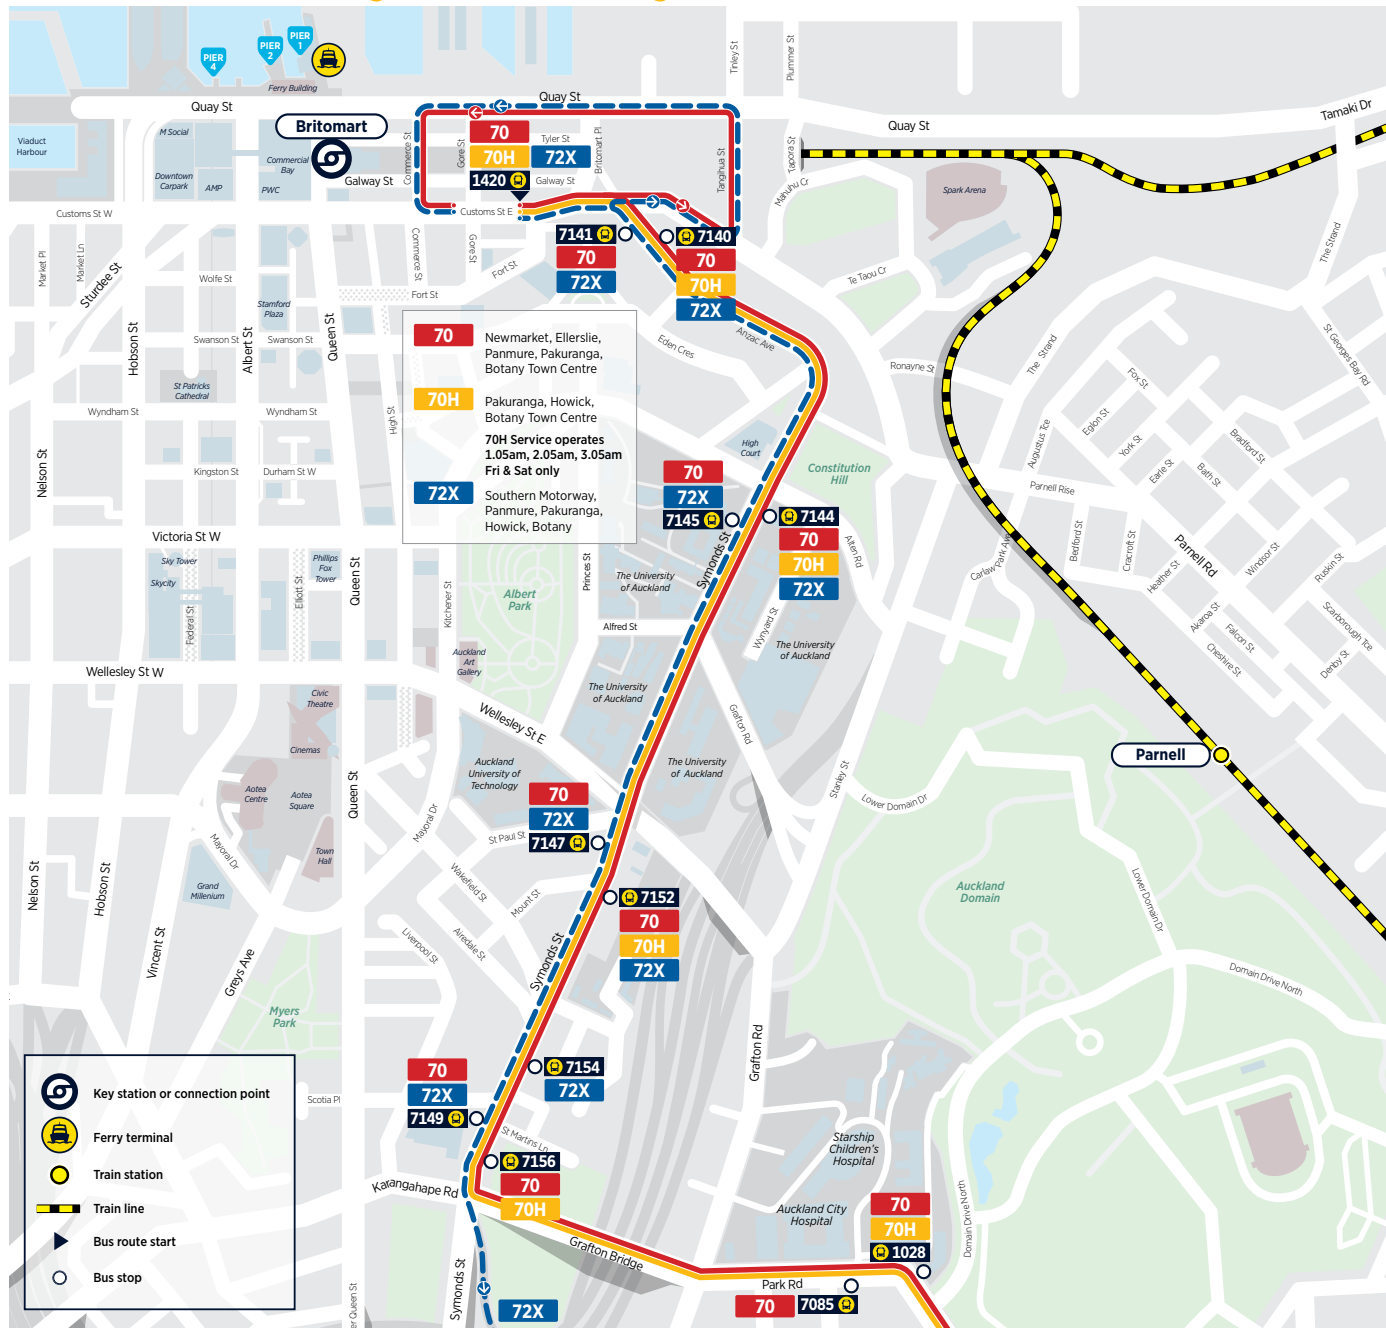

Where to catch your bus, train and ferry in the city

Where to connect to other services

Panmure Station

Ōtāhuhu Station

Botany Town Centre

Manukau Station

East Auckland Network Map

KEY SYMBOLS

Index

A4	Auckland Spinal Unit	+	C5	Donegal Park	B4	Hunters Corner		A1	Orakei	B5	Puhinui
E2	Beachlands		C4	East Tamaki Heights	A1	Kohimarama		C4	Ormiston Hospital	A5	Puhinui Station
C3	Botany Downs		B4	East Tamaki Industrial	C2	Lloyd Elmore Park		A4	Ōtāhuhu	D2	Shelly Park
C3	Botany Super Clinic	+	B2	Farm Cove	A4	Mangere East		A4	Ōtāhuhu Station	B1	St Heliers
C1	Bucklands Beach		C4	Flat Bush	B5	Manukau Station		A3	Ōtāhuhu Town Centre	A1	St Johns
C3	Burswood		B1	Glendowie	C5	Manukau Heights		B4	Otara	A2	Stonefields
B4	Chapel Downs		B1	Glen Innes	Inset	Maraetai		A2	Pakuranga	B2	Sunnyhills
B5	Clover Park		A1	Glen Innes Station	A1	Meadowbank Station		A2	Panmure	A2	Sylvia Park
D2	Cockle Bay		C5	Goodwood Heights	C2	Mellons Bay		A2	Panmure Station	A3	Sylvia Park Station
C3	Dannemora		C1	Half Moon Bay	A4	Middlemore Hospital		A5	Papatōetoe	A2	University of Auckland - Tamaki Campus
			B3	Highbrook	A4	Middlemore Station		A5	Papatōetoe Station	C5	Totara Heights
			C2	Highland Park	A1	Mission Bay		E2	Pine Harbour Marina	B1	Wai-o-Taiki Bay
			C2	Howick	C4	Mission Heights		B1	Pt England	A3	Westfield
			C2	Howick Historical Village	A2	Mt Wellington				B5	Wiri