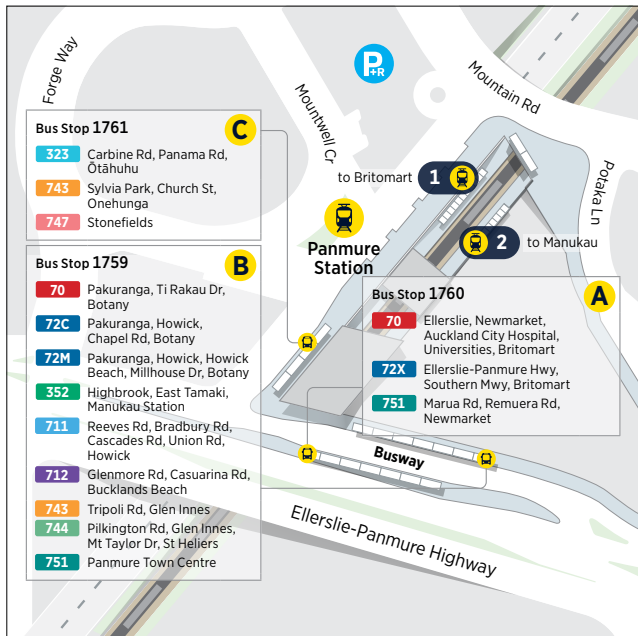

Where to catch your bus, train and ferry in the city

Where to connect to other services

Panmure Station

Ōtāhuhu Station

Botany Town Centre

Manukau Station

East Auckland Network Map

KEY SYMBOLS

Index

A4	Auckland Spinal Unit	+	C5	Donegal Park	B4	Hunters Corner		A1	Orakei	B5	Puhinui
E2	Beachlands		C4	East Tamaki Heights	A1	Kohimarama		C4	Ormiston Hospital	A5	Puhinui Station
C3	Botany Downs		B4	East Tamaki Industrial	C2	Lloyd Elmore Park		A4	Ōtāhuhu	D2	Shelly Park
C3	Botany Super Clinic	+	B2	Farm Cove	A4	Mangere East		A4	Ōtāhuhu Station	B1	St Heliers
C1	Bucklands Beach		C4	Flat Bush	B5	Manukau Station		A3	Ōtāhuhu Town Centre	A1	St Johns
C3	Burswood		B1	Glendowie	C5	Manukau Heights		B4	Otara	A2	Stonefields
B4	Chapel Downs		B1	Glen Innes	Inset	Maraetai		A2	Pakuranga	B2	Sunnyhills
B5	Clover Park		A1	Glen Innes Station	A1	Meadowbank Station		A2	Panmure	A2	Sylvia Park
D2	Cockle Bay		C5	Goodwood Heights	C2	Mellons Bay		A2	Panmure Station	A3	Sylvia Park Station
C3	Dannemora		C1	Half Moon Bay	A4	Middlemore Hospital		A5	Papatōetoe	A2	University of Auckland - Tamaki Campus
			B3	Highbrook	A4	Middlemore Station		A5	Papatōetoe Station	C5	Totara Heights
			C2	Highland Park	A1	Mission Bay		E2	Pine Harbour Marina	B1	Wai-o-Taiki Bay
			C2	Howick	C4	Mission Heights		B1	Pt England	A3	Westfield
			C2	Howick Historical Village	A2	Mt Wellington				B5	Wiri