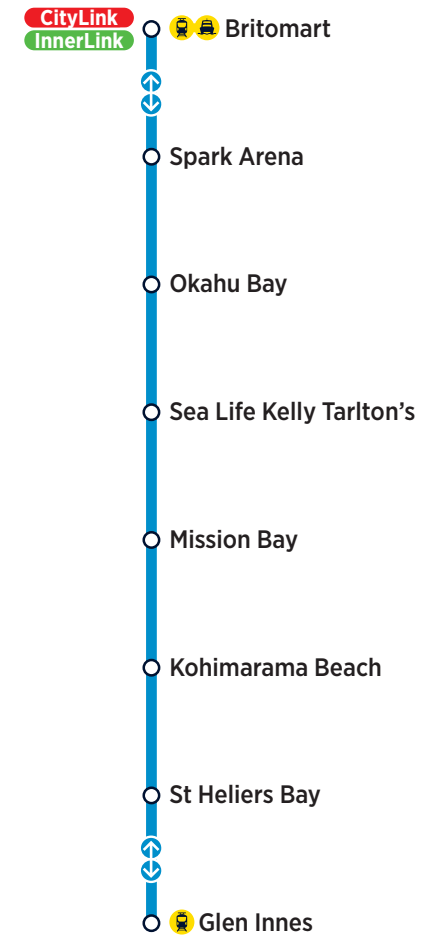

CityLink

Every 7 to 8 Minutes*

Mon-Fri 06:00 - Midnight
Sat/Sun/Holidays 06:20 - Midnight

InnerLink

Every 10 to 15 Minutes*

Mon-Fri 06:10 - Midnight
Sat/Sun/Holidays 06:20 - Midnight

OuterLink

Every 12 to 15 Minutes*

Mon-Fri 06:00 - Midnight
Sat/Sun/Holidays 06:00 - Midnight

TāmakiLink

Every 15 Minutes*

To Britomart: Mon-Sat 05:30 - 23:15
Sun/Holidays 06:00 - 23:15
From Britomart: Mon-Sat 06:10 - 23:55
Sun/Holidays 06:40 - 23:55
(Fri/Sat 01:00, 02:00, 03:00)

Route Map

Tāmaki Link