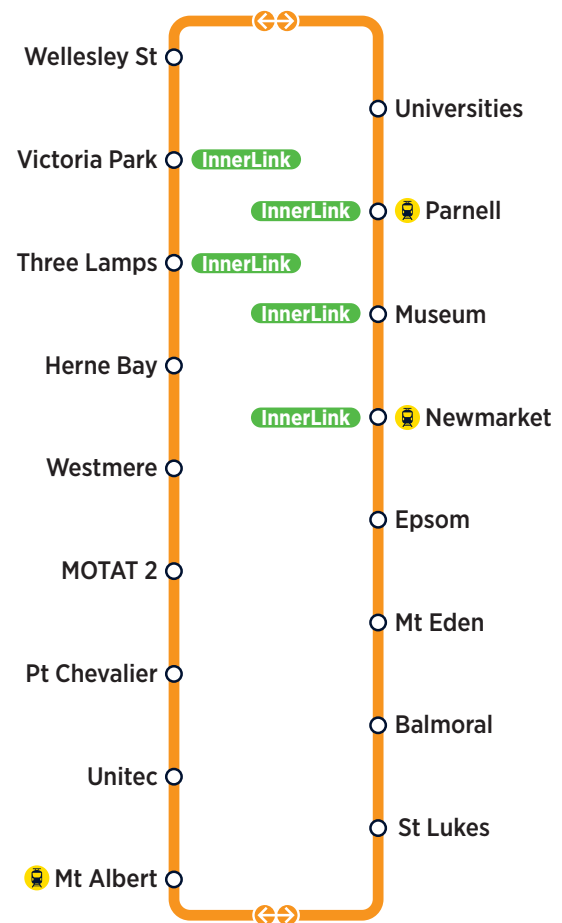

CityLink

Every 7 to 8 Minutes*

Mon-Fri 06:00 - Midnight
Sat/Sun/Holidays 06:20 - Midnight

InnerLink

Every 10 to 15 Minutes*

Mon-Fri 06:10 - Midnight
Sat/Sun/Holidays 06:20 - Midnight

OuterLink

Every 12 to 15 Minutes*

Mon-Fri 06:00 - Midnight
Sat/Sun/Holidays 06:00 - Midnight

TāmakiLink

Every 15 Minutes*

To Britomart: Mon-Sat 05:30 - 23:15
Sun/Holidays 06:00 - 23:15
From Britomart: Mon-Sat 06:10 - 23:55
Sun/Holidays 06:40 - 23:55
(Fri/Sat 01:00, 02:00, 03:00)

Route Map

Tāmaki Link