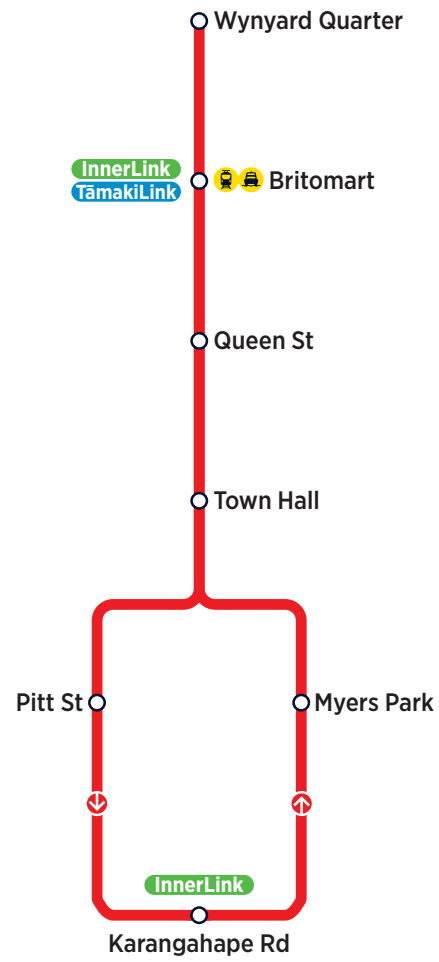

CityLink

Every 7 to 8 Minutes*

Mon-Fri 06:00 - Midnight
Sat/Sun/Holidays 06:20 - Midnight

InnerLink

Every 10 to 15 Minutes*

Mon-Fri 06:10 - Midnight
Sat/Sun/Holidays 06:20 - Midnight

OuterLink

Every 12 to 15 Minutes*

Mon-Fri 06:00 - Midnight
Sat/Sun/Holidays 06:00 - Midnight

TāmakiLink

Every 15 Minutes*

To Britomart: Mon-Sat 05:30 - 23:15
Sun/Holidays 06:00 - 23:15
From Britomart: Mon-Sat 06:10 - 23:55
Sun/Holidays 06:40 - 23:55
(Fri/Sat 01:00, 02:00, 03:00)

Route Map

Tāmaki Link