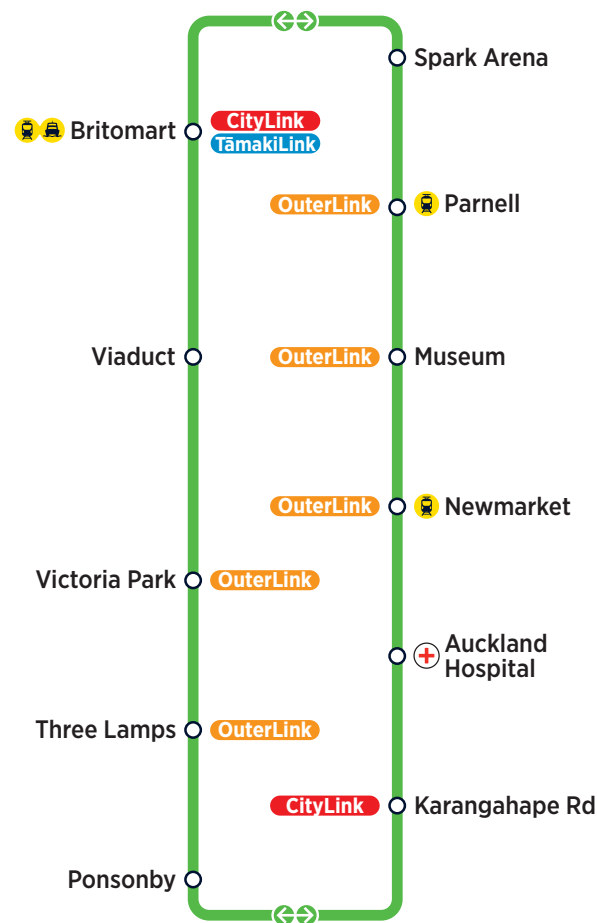

CityLink

Every 7 to 8 Minutes*

Mon-Fri 06:00 - Midnight
Sat/Sun/Holidays 06:20 - Midnight

InnerLink

Every 10 to 15 Minutes*

Mon-Fri 06:10 - Midnight
Sat/Sun/Holidays 06:20 - Midnight

OuterLink

Every 12 to 15 Minutes*

Mon-Fri 06:00 - Midnight
Sat/Sun/Holidays 06:00 - Midnight

TāmakiLink

Every 15 Minutes*

To Britomart: Mon-Sat 05:30 - 23:15
Sun/Holidays 06:00 - 23:15
From Britomart: Mon-Sat 06:10 - 23:55
Sun/Holidays 06:40 - 23:55
(Fri/Sat 01:00, 02:00, 03:00)

Route Map

Tāmaki Link