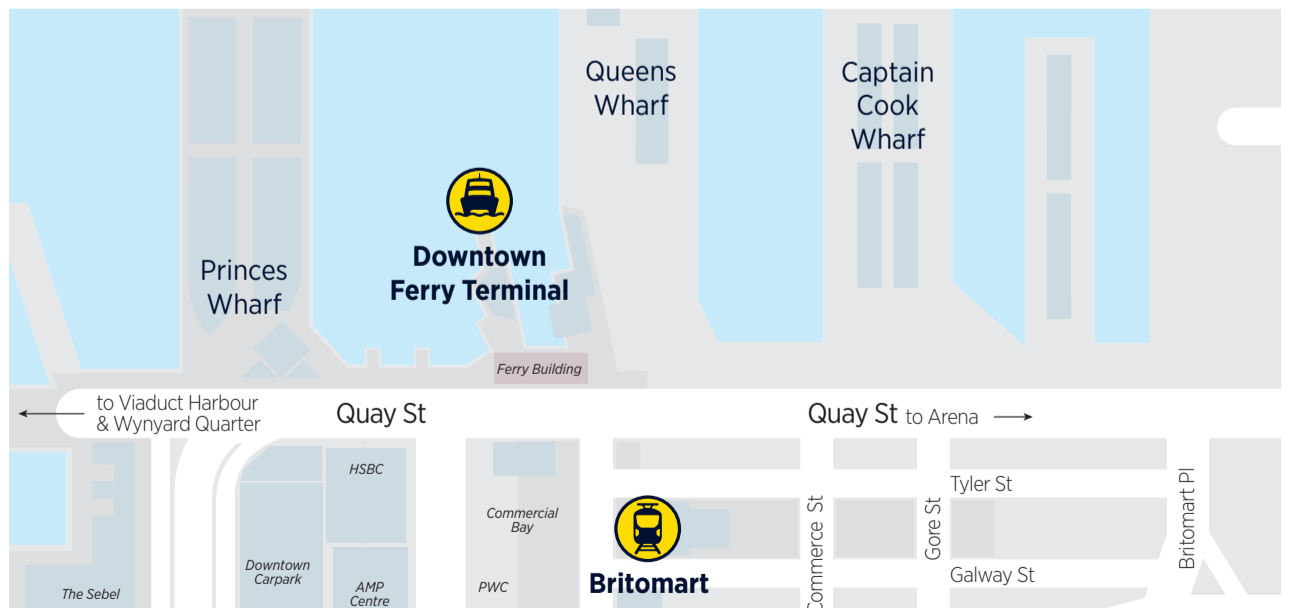

Saturday, Sunday and Public Holidays

Depart Auckland Pier 3	Hobsonville Pt Wharf	Beach Haven Wharf	Hobsonville Pt Wharf	Beach Haven Wharf	Arrive Auckland Pier 3
07:55	08:27	08:30	08:35	-	09:05
09:55	10:27	10:30	10:35	-	11:05
11:55	12:27	12:30	12:35	-	13:05
13:55	14:27	14:30	14:35	-	15:05
16:55	17:27	17:30	17:35	-	18:05
18:55	19:27	19:30	19:35	-	20:05
20:55	21:27	21:30	21:35	-	22:05
22:55	22:57	23:00	23:05	-	23:35

** Operates Saturday only

This service is provided by Fullers360