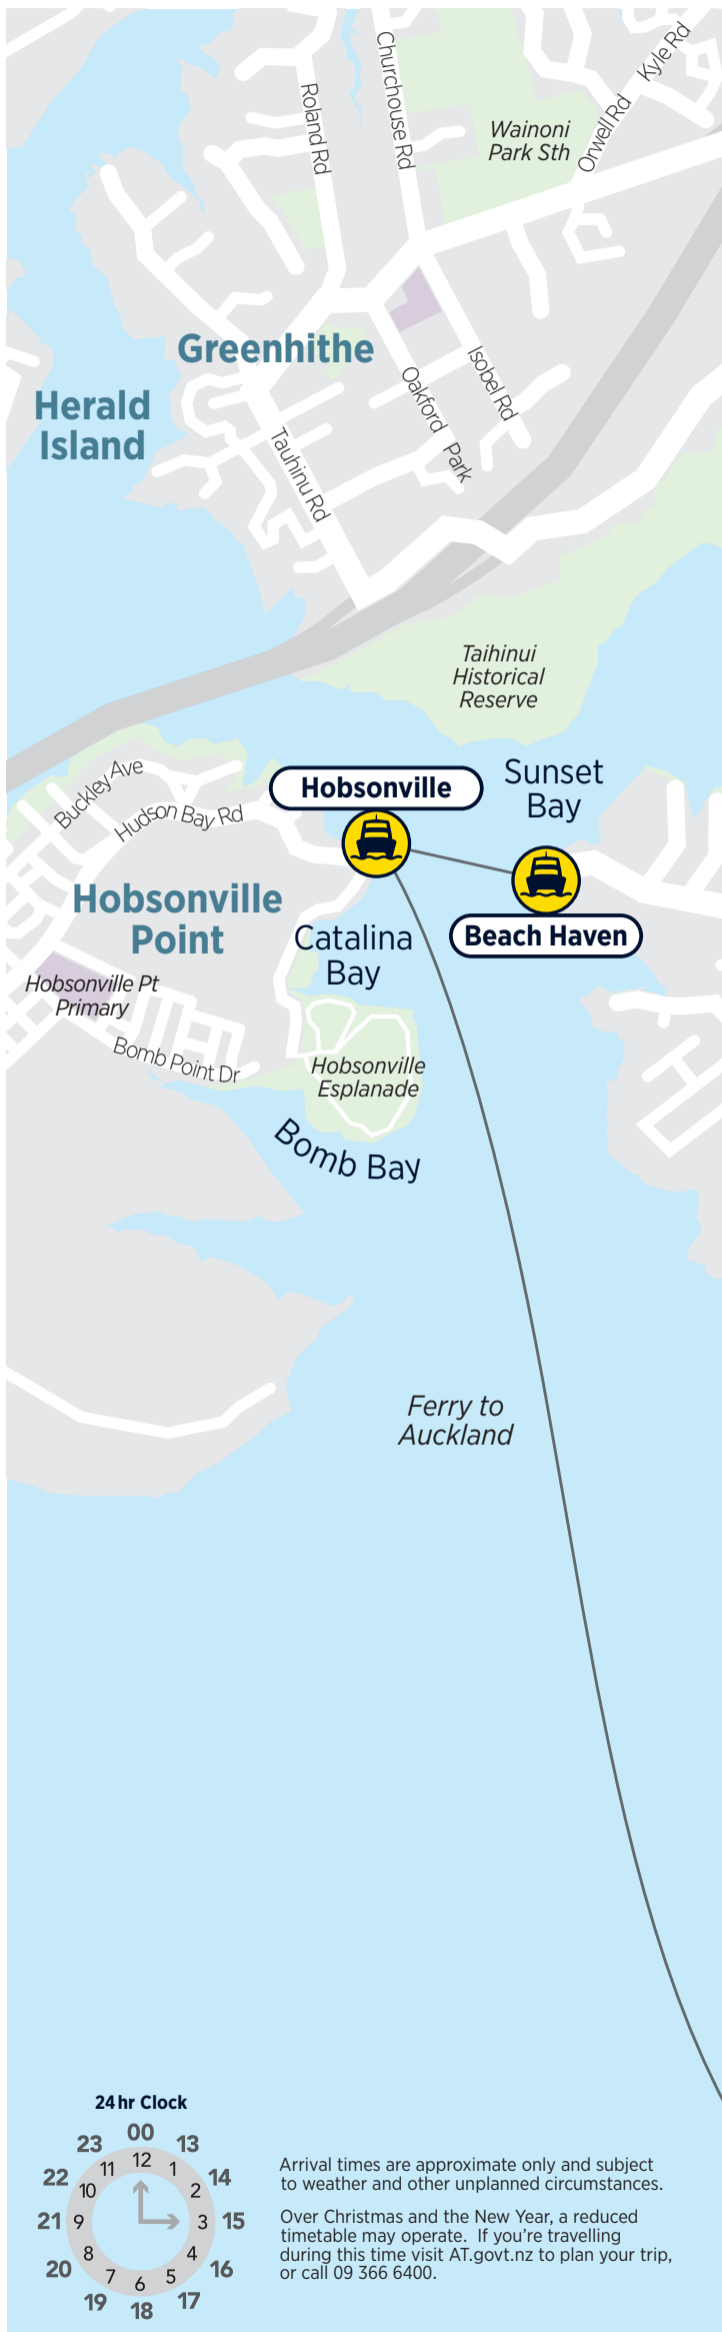

# Hobsonville Point

Towards

Beach Haven, City

You are here ►

Hobsonville Point

## City | Beach Haven | Hobsonville | City Ferry

### Monday to Friday (excluding public holidays)

Depart Auckland Pier 7	Hobsonville Pt Wharf	Beach Haven Wharf	Hobsonville Pt Wharf	Beach Haven Wharf	Arrive Auckland Pier 7
-	06:17	06:20	06:25	-	06:55
06:25	06:57	07:00	07:05	-	07:35
07:05	07:37	07:40	07:45	-	08:15
07:45	08:17	08:20	08:35	-	08:55
08:25	08:57	09:00	09:05	-	09:35
10:25	10:57	11:00	11:05	-	11:35
12:25	12:57	13:00	13:05	-	13:35
14:25	14:57	15:00	15:05	-	15:35
15:05	15:37	15:40	15:45	-	16:15
15:45	16:17	16:20	16:25	-	16:55
16:25	16:57	17:00	17:05	-	17:35
17:05	17:37	17:40	17:45	-	18:15
17:45	18:17	18:20	18:25	-	18:55
18:25	18:57	19:00	19:05	-	19:35
19:05	19:37	19:40	19:45	-	20:15
19:45	20:17	20:20	20:25	-	20:55
20:25	20:57	21:00	21:05	-	21:35
22:25	22:57	23:00	23:05	-	23:25

### Saturday, Sunday and Public Holidays

Depart Auckland Pier 3	Hobsonville Pt Wharf	Beach Haven Wharf	Hobsonville Pt Wharf	Beach Haven Wharf	Arrive Auckland Pier 3
07:55	08:27	08:30	08:35	-	09:05
09:55	10:27	10:30	10:35	-	11:05
11:55	12:27	12:30	12:35	-	13:05
13:55	14:27	14:30	14:35	-	15:05
16:55	17:27	17:30	17:35	-	18:05
18:55	19:27	19:30	19:35	-	20:05
20:55	21:27	21:30	21:35	-	22:05
22:55	22:57	23:00	23:05	-	23:35