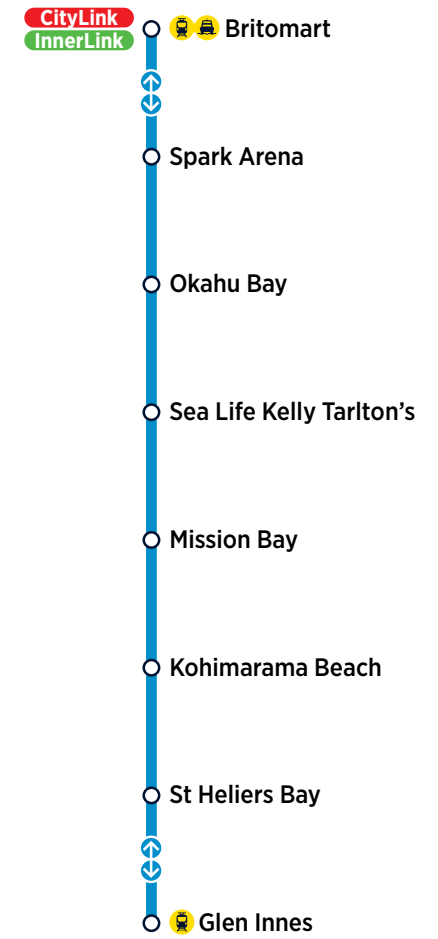

# CityLink

Every 7 to 8 Minutes\*

Mon-Fri 06:00 - Midnight  
Sat/Sun/Holidays 06:22 - Midnight

# OuterLink

Every 12 to 15 Minutes\*

Mon-Fri 06:00 - Midnight  
Sat/Sun/Holidays 06:00 - Midnight

# TāmakiLink

Every 15 Minutes\*

**To Britomart:** Mon-Fri 05:30 - 23:20  
Sat 05:30 - 23:17  
Sun/Holidays 06:00 - 23:15  
**From Britomart:** Mon-Sat 06:10 - 23:55  
Sun/Holidays 06:40 - 23:55  
(Fri/Sat 01:00, 02:00, 03:00)

# Route Map