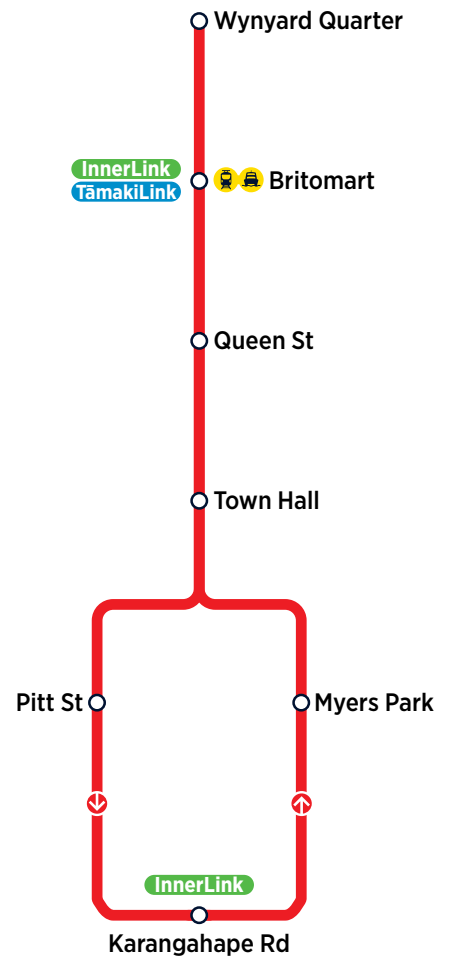

# Fare Zones & Boundaries

- Warkworth
- Hibiscus Coast
- Upper North Shore
- Lower North Shore
- Helensville
- Huapai
- Waitakere
- City
- Isthmus
- Waiheke
- Manukau North
- Manukau South
- Franklin
- Beachlands

# CityLink

Every 7 to 8 Minutes\*

Mon-Fri 06:00 - Midnight  
Sat/Sun/Holidays 06:22 - Midnight

# OuterLink

Every 12 to 15 Minutes\*

Mon-Fri 06:00 - Midnight  
Sat/Sun/Holidays 06:00 - Midnight

# Route Map