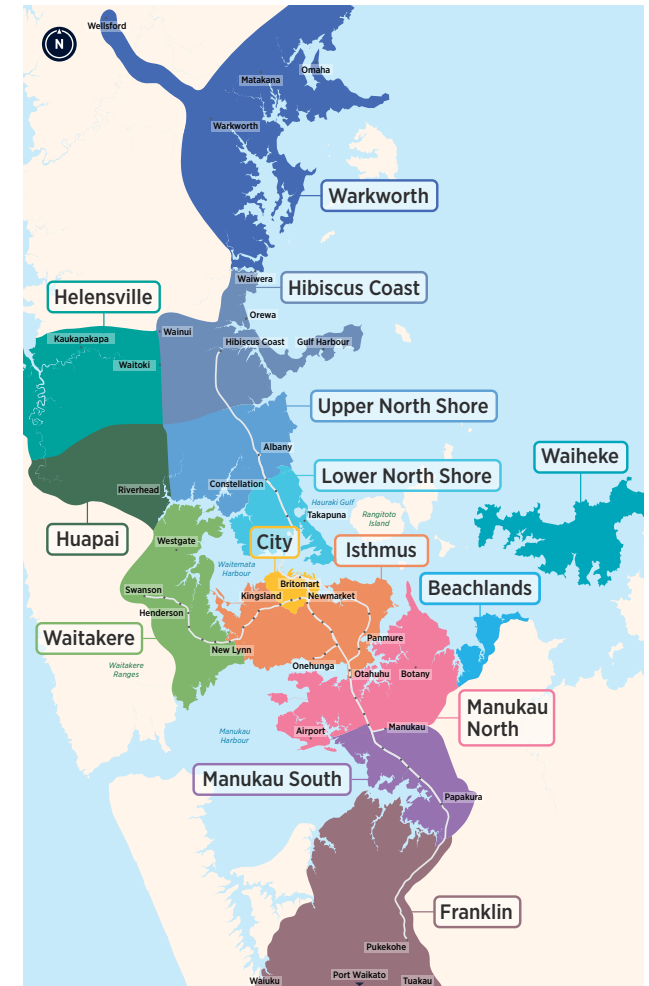

# Link Bus

Central Bus Timetable

**CityLink**

**InnerLink**

**OuterLink**

**TāmakiLink**

Other timetables available in this area that may interest you

Timetable	Routes
Link	<b>CityLink, InnerLink, OuterLink, TāmakiLink</b>
Mt Wellington, Sylvania Park, Pt England	<b>32, 66, 70, 298, 321, 323, 670, 743, 744, 782</b>
Mission Bay, St Heliers, Glendowie, Orakei	<b>Tāmaki Link, 744, 762, 774, 775, 781, 782, 783</b>
Howick, Bucklands Beach, Pakuranga	<b>70, 72C, 72M, 72X, 711, 712, 714, 733, 734, 735</b>
Botany, Mission Heights, Flat Bush	<b>31, 35, 70, 314, 351, 352, 353, 355, 739</b>
Central Isthmus Crosstowns	<b>64, 66, 68, 650, 670</b>
Train timetable	<b>Eastern Line Southern Line Onehunga Line</b>

# Fare Zones & Boundaries

- Warkworth
- Hibiscus Coast
- Upper North Shore
- Lower North Shore
- Helensville
- Huapai
- Waitakere
- City
- Isthmus
- Waiheke
- Manukau North
- Manukau South
- Franklin
- Beachlands

# TāmakiLink

Every 15 Minutes\*

**To Britomart:** Mon-Fri 05:30 - 23:20  
Sat 05:30 - 23:17  
Sun/Holidays 06:00 - 23:15  
**From Britomart:** Mon-Sat 06:10 - 23:55  
Sun/Holidays 06:40 - 23:55  
(Fri/Sat 01:00, 02:00, 03:00)

# Route Map