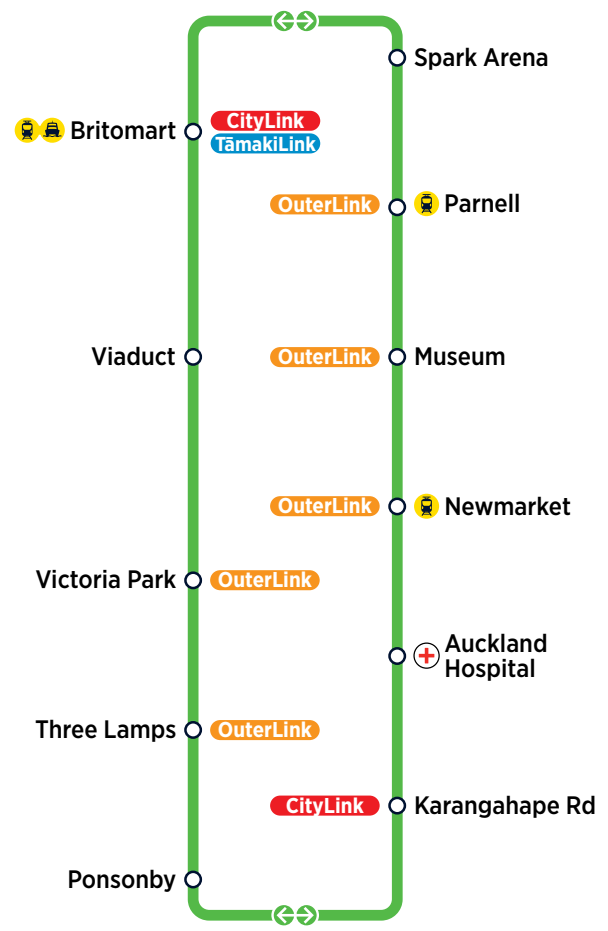

# CityLink

Every 7 to 8 Minutes\*

Mon-Fri 06:00 - Midnight  
Sat/Sun/Holidays 06:22 - Midnight

# OuterLink

Every 12 to 15 Minutes\*

Mon-Fri 06:00 - Midnight  
Sat/Sun/Holidays 06:00 - Midnight

# TāmakiLink

Every 15 Minutes\*

**To Britomart:** Mon-Fri 05:30 - 23:20  
Sat 05:30 - 23:17  
Sun/Holidays 06:00 - 23:15  
**From Britomart:** Mon-Sat 06:10 - 23:55  
Sun/Holidays 06:40 - 23:55  
(Fri/Sat 01:00, 02:00, 03:00)

# Route Map