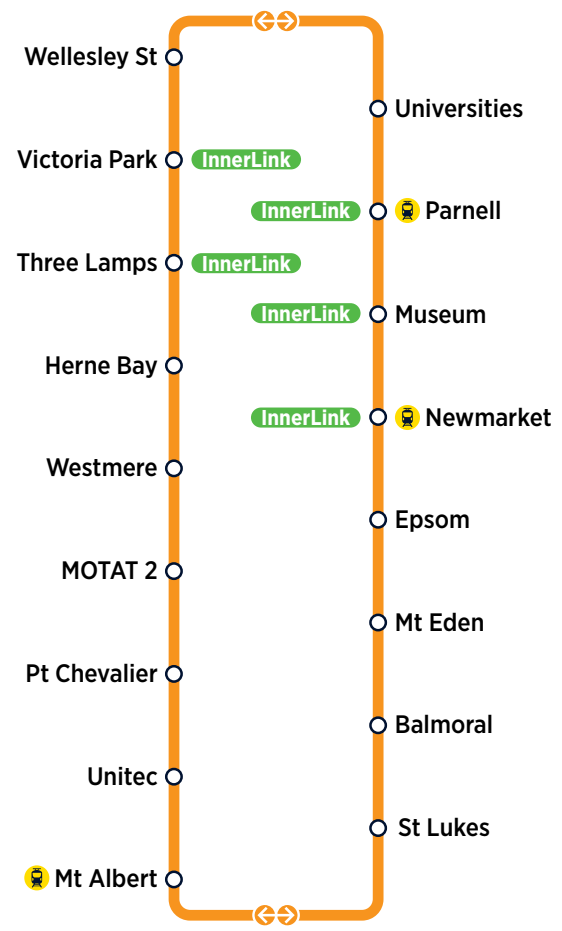

# Fare Zones & Boundaries

- Warkworth
- Hibiscus Coast
- Upper North Shore
- Lower North Shore
- Helensville
- Huapai
- Waitakere
- City
- Isthmus
- Waiheke
- Manukau North
- Manukau South
- Franklin
- Beachlands

# CityLink

Every 7 to 8 Minutes\*

Mon-Fri 06:00 - Midnight  
Sat/Sun/Holidays 06:22 - Midnight

# OuterLink

Every 12 to 15 Minutes\*

Mon-Fri 06:00 - Midnight  
Sat/Sun/Holidays 06:00 - Midnight

# Route Map