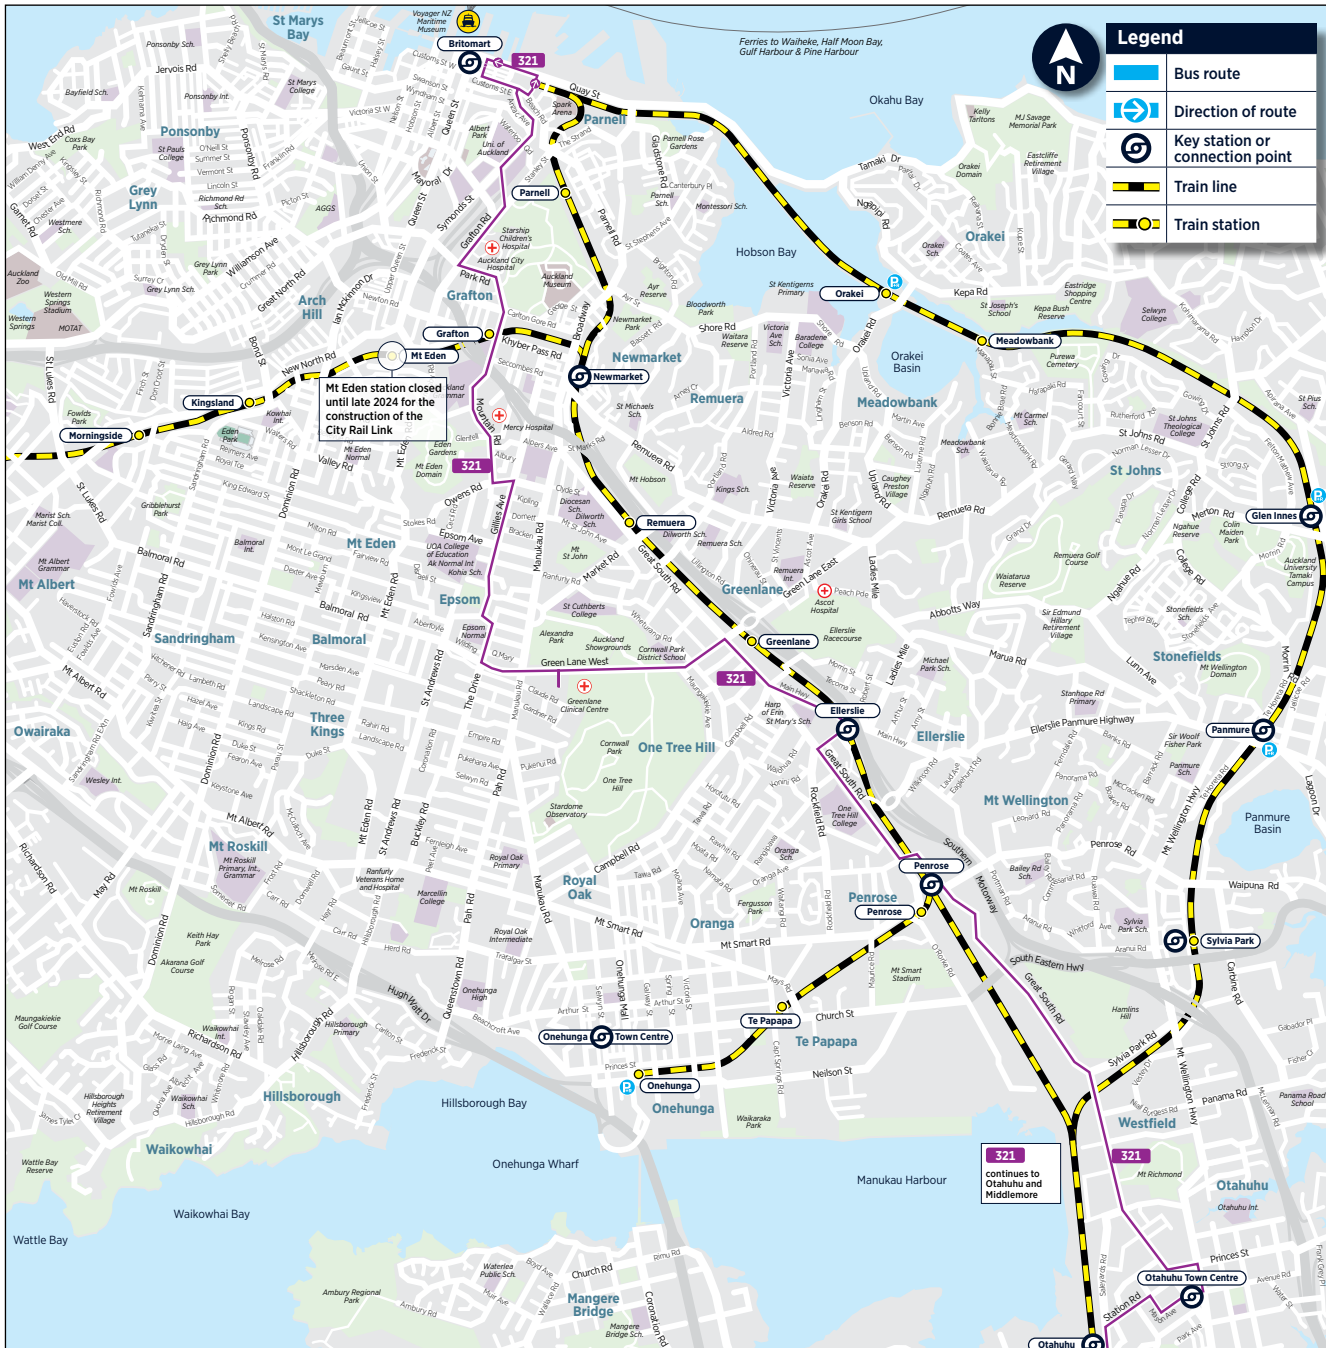

Hospitals

Central Bus Timetable

321

Fare Zones & Boundaries

- Warkworth
- Huapai
- Manukau North
- Hibiscus Coast
- Waitakere
- Franklin
- Upper North Shore
- City
- Manukau South
- Lower North Shore
- Isthmus
- Beachlands
- Helensville
- Waiheke

City Centre

Effective 20 March 2022

For more information on fares visit www.AT.govt.nz/fares

321 Middlemore Hospital to Britomart

via Great South Rd, Greenlane Clinical Centre, Mercy Hospital and Auckland City Hospital

	Middlemore Hospital (Stop 2024)	Otahuhu Station (Stop 1775)	Ellerslie / Kaimia St (Stop 1536)	Greenlane Clinical Centre (Stop 1097)	Commerce St by Quay St
Monday to Friday Only	05:15	05:21	05:39	05:48	06:12
	05:35	05:41	05:59	06:08	06:35
	05:55	06:01	06:19	06:28	06:55
	06:15	06:21	06:42	06:51	07:25
	06:35	06:41	07:02	07:11	07:47
	06:50	06:57	07:18	07:28	08:08
	07:05	07:12	07:36	07:47	08:40
	07:20	07:27	07:51	08:02	08:55
	07:35	07:43	08:08	08:19	09:08
	07:50	07:58	08:23	08:34	09:20
	08:20	08:28	08:53	09:04	09:42
	08:50	08:57	09:19	09:29	10:07
	09:20	09:27	09:48	09:58	10:32
	09:50	09:57	10:18	10:28	11:02
	10:20	10:27	10:48	10:58	11:32
	10:50	10:57	11:18	11:28	12:02
	11:20	11:27	11:48	11:58	12:32
	11:50	11:57	12:18	12:28	13:02
	12:20	12:27	12:48	12:58	13:32
	12:50	12:57	13:18	13:28	14:02
	13:20	13:27	13:48	13:58	14:32
	13:50	13:57	14:18	14:28	15:02
	14:15	14:22	14:45	14:55	15:40
	14:40	14:47	15:10	15:20	16:05
	15:10	15:17	15:40	15:50	16:37
	15:40	15:47	16:10	16:20	17:07
	16:10	16:19	16:47	17:00	17:45
	16:40	16:49	17:17	17:30	18:12
	17:10	17:18	17:46	17:58	18:37
	17:40	17:48	18:12	-	-
	18:10	18:18	18:38	-	-
	18:40	18:47	19:05	-	-

Route Map

Ellerslie Station

Otahuhu Station