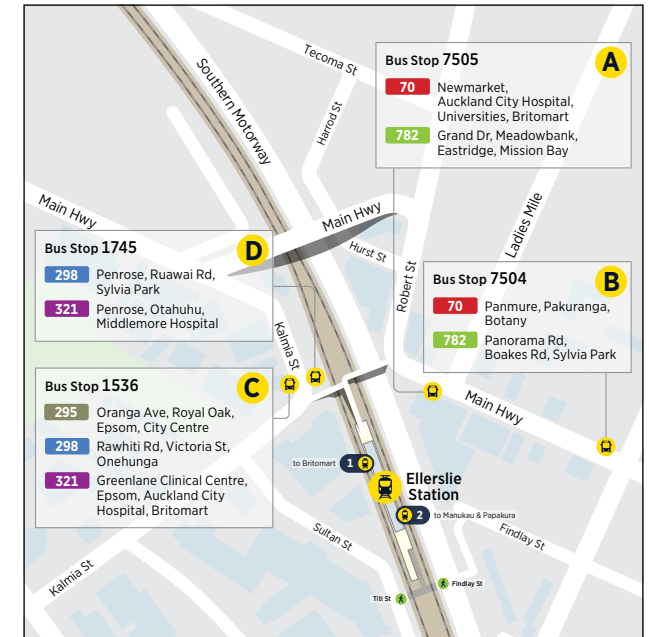

321 Britomart to Middlemore Hospital

via Auckland City Hospital, Mercy Hospital, Greenlane Clinical Centre and Great South Rd

	Commerce St by Quay St (Stop 1338)	Greenlane Clinical Centre (Stop 1097)	Ellerslie / Kaimia St (Stop 1745)	Otahuhu Station (Stop 1775)	Middlemore Hospital
Monday to Friday Only	06:20	06:43	06:54	07:23	07:33
	06:50	07:18	07:29	07:58	08:08
	07:20	07:50	08:01	08:30	08:40
	07:50	08:25	08:37	09:09	09:20
	08:20	08:49	09:00	09:31	09:42
	08:50	09:19	09:30	10:01	10:12
	09:20	09:49	10:00	10:31	10:42
	09:50	10:19	10:30	11:01	11:12
	10:20	10:49	11:00	11:31	11:42
	10:50	11:19	11:30	12:01	12:12
	11:20	11:49	11:59	12:27	12:37
	11:50	12:19	12:29	12:57	13:07
	12:20	12:49	12:59	13:26	13:35
	12:50	13:19	13:29	13:56	14:05
	13:20	13:49	13:59	14:26	14:35
	13:50	14:19	14:29	14:57	15:07
	14:20	14:50	15:01	15:32	15:42
	14:50	15:28	15:41	16:18	16:30
	15:05	15:38	15:53	16:35	16:49
	15:20	15:53	16:08	16:50	17:04
	15:50	16:23	16:38	17:20	17:34
	16:00	16:33	16:48	17:30	17:44
	16:20	16:53	17:09	17:52	18:06
	16:50	17:23	17:37	18:15	18:28
	17:20	17:53	18:03	18:31	18:40
	17:50	18:18	18:27	18:53	19:02
	18:20	18:48	18:57	19:21	19:29
	18:50	19:15	19:22	19:43	19:50

Route Map

Ellerslie Station

Otahuhu Station