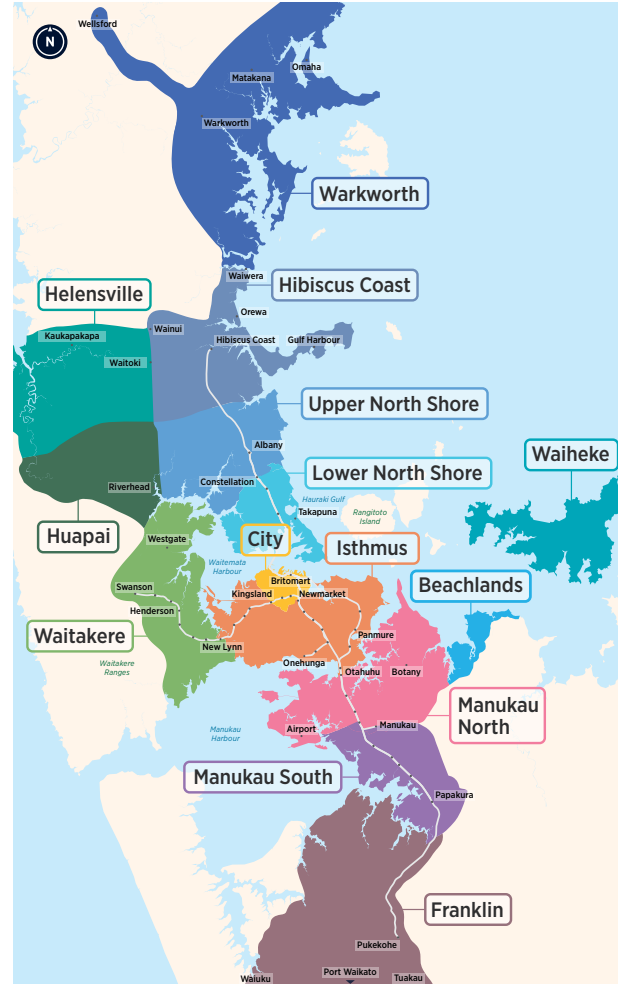

Hospitals

Central Bus Timetable

321

Fare Zones & Boundaries

- Warkworth
- Huapai
- Manukau North
- Hibiscus Coast
- Waitakere
- Franklin
- Upper North Shore
- City
- Manukau South
- Lower North Shore
- Isthmus
- Beachlands
- Helensville
- Waiheke

City Centre

Effective 20 March 2022

For more information on fares visit www.AT.govt.nz/fares

321 Middlemore Hospital to Britomart

via Great South Rd, Greenlane Clinical Centre, Mercy Hospital and Auckland City Hospital

321 Britomart to Middlemore Hospital

via Auckland City Hospital, Mercy Hospital, Greenlane Clinical Centre and Great South Rd

	Commerce St by Quay St (Stop 1338)	Greenlane Clinical Centre (Stop 1097)	Ellerslie / Kaimia St (Stop 1745)	Otahuhu Station (Stop 1775)	Middlemore Hospital
Monday to Friday Only	06:20	06:43	06:54	07:23	07:33
	06:50	07:18	07:29	07:58	08:08
	07:20	07:50	08:01	08:30	08:40
	07:50	08:25	08:37	09:09	09:20
	08:20	08:49	09:00	09:31	09:42
	08:50	09:19	09:30	10:01	10:12
	09:20	09:49	10:00	10:31	10:42
	09:50	10:19	10:30	11:01	11:12
	10:20	10:49	11:00	11:31	11:42
	10:50	11:19	11:30	12:01	12:12
	11:20	11:49	11:59	12:27	12:37
	11:50	12:19	12:29	12:57	13:07
	12:20	12:49	12:59	13:26	13:35
	12:50	13:19	13:29	13:56	14:05
	13:20	13:49	13:59	14:26	14:35
	13:50	14:19	14:29	14:57	15:07
	14:20	14:50	15:01	15:32	15:42
	14:50	15:28	15:41	16:18	16:30
	15:05	15:38	15:53	16:35	16:49
	15:20	15:53	16:08	16:50	17:04
	15:50	16:23	16:38	17:20	17:34
	16:00	16:33	16:48	17:30	17:44
	16:20	16:53	17:09	17:52	18:06
	16:50	17:23	17:37	18:15	18:28
	17:20	17:53	18:03	18:31	18:40
	17:50	18:18	18:27	18:53	19:02
	18:20	18:48	18:57	19:21	19:29
	18:50	19:15	19:22	19:43	19:50

Route Map

Ellerslie Station

Otahuhu Station