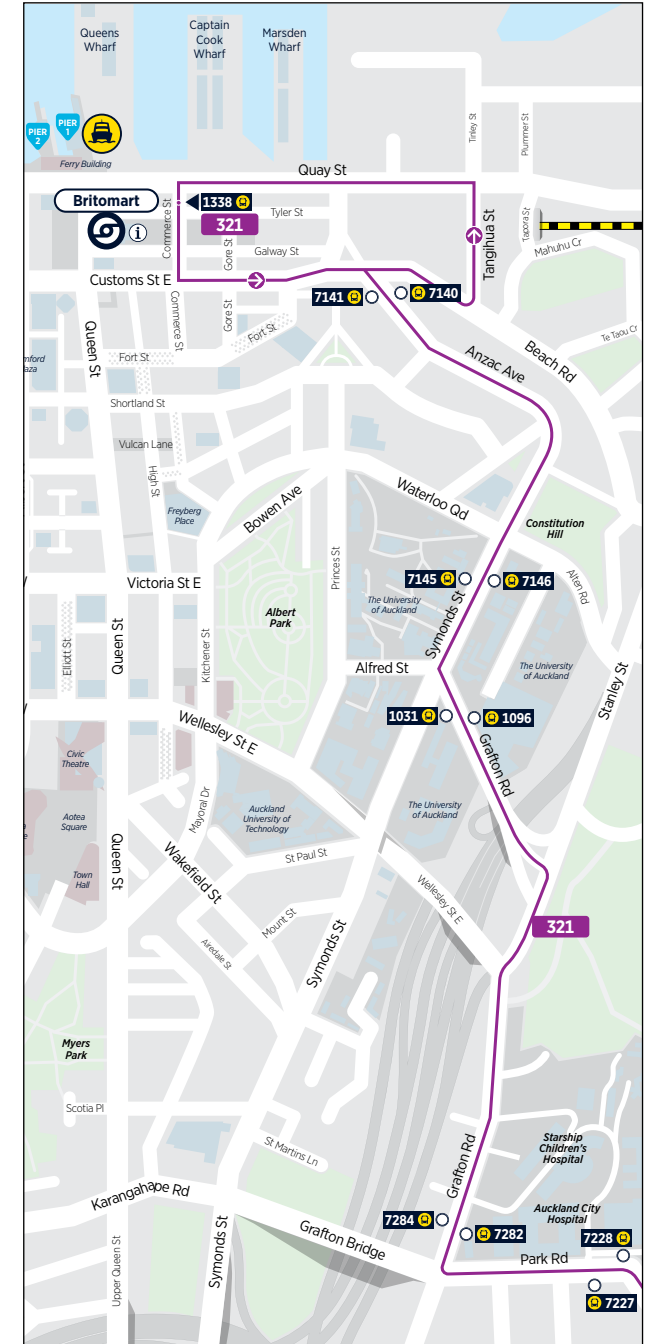

Hospitals

Central Bus Timetable

321

Fare Zones & Boundaries

- Warkworth
- Huapai
- Manukau North
- Hibiscus Coast
- Waitakere
- Franklin
- Upper North Shore
- City
- Manukau South
- Lower North Shore
- Isthmus
- Beachlands
- Helensville
- Waiheke

City Centre

Effective 20 March 2022

For more information on fares visit www.AT.govt.nz/fares

321 Middlemore Hospital to Britomart

via Great South Rd, Greenlane Clinical Centre, Mercy Hospital and Auckland City Hospital

	Middlemore Hospital (Stop 2024)	Otahuhu Station (Stop 1775)	Ellerslie / Kaimia St (Stop 1536)	Greenlane Clinical Centre (Stop 1097)	Commerce St by Quay St
Monday to Friday Only	05:15	05:21	05:39	05:48	06:12
	05:35	05:41	05:59	06:08	06:35
	05:55	06:01	06:19	06:28	06:55
	06:15	06:21	06:42	06:51	07:25
	06:35	06:41	07:02	07:11	07:47
	06:50	06:57	07:18	07:28	08:08
	07:05	07:12	07:36	07:47	08:40
	07:20	07:27	07:51	08:02	08:55
	07:35	07:43	08:08	08:19	09:08
	07:50	07:58	08:23	08:34	09:20
	08:20	08:28	08:53	09:04	09:42
	08:50	08:57	09:19	09:29	10:07
	09:20	09:27	09:48	09:58	10:32
	09:50	09:57	10:18	10:28	11:02
	10:20	10:27	10:48	10:58	11:32
	10:50	10:57	11:18	11:28	12:02
	11:20	11:27	11:48	11:58	12:32
	11:50	11:57	12:18	12:28	13:02
	12:20	12:27	12:48	12:58	13:32
	12:50	12:57	13:18	13:28	14:02
	13:20	13:27	13:48	13:58	14:32
	13:50	13:57	14:18	14:28	15:02
	14:15	14:22	14:45	14:55	15:40
	14:40	14:47	15:10	15:20	16:05
	15:10	15:17	15:40	15:50	16:37
	15:40	15:47	16:10	16:20	17:07
	16:10	16:19	16:47	17:00	17:45
	16:40	16:49	17:17	17:30	18:12
	17:10	17:18	17:46	17:58	18:37
	17:40	17:48	18:12	-	-
	18:10	18:18	18:38	-	-
	18:40	18:47	19:05	-	-

Route Map

Ellerslie Station

Otahuhu Station