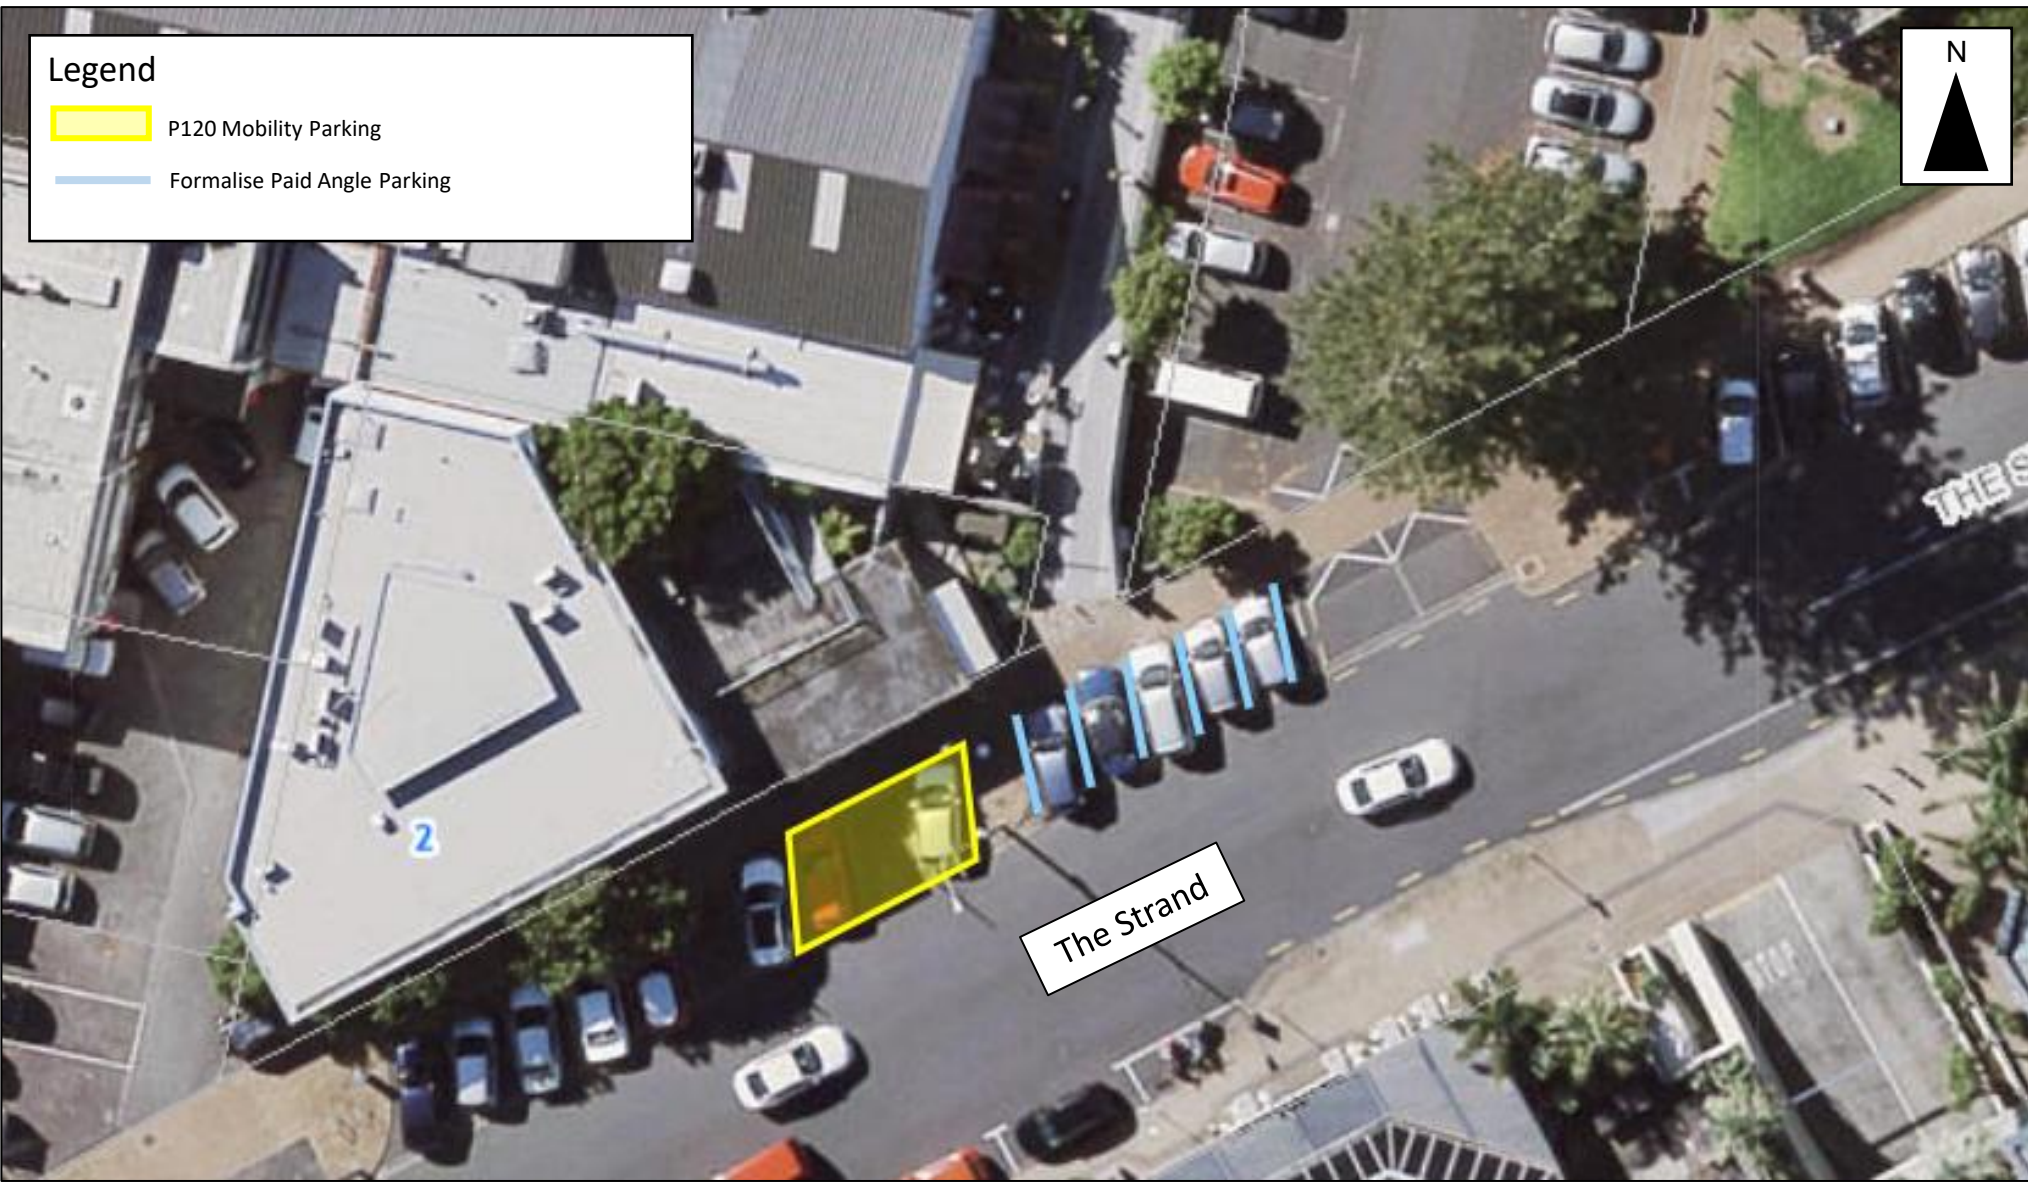

Legend

-  P120 Mobility Parking
-  Formalise Paid Angle Parking

The Strand

NOT TO SCALE

Aerial photograph
might not reflect
recent changes.

Page 1 of 1

The Strand, Takapuna

P120 Mobility Parking At All Times, and formalise Angle Parking as part of the Takapuna Paid Parking Zone.