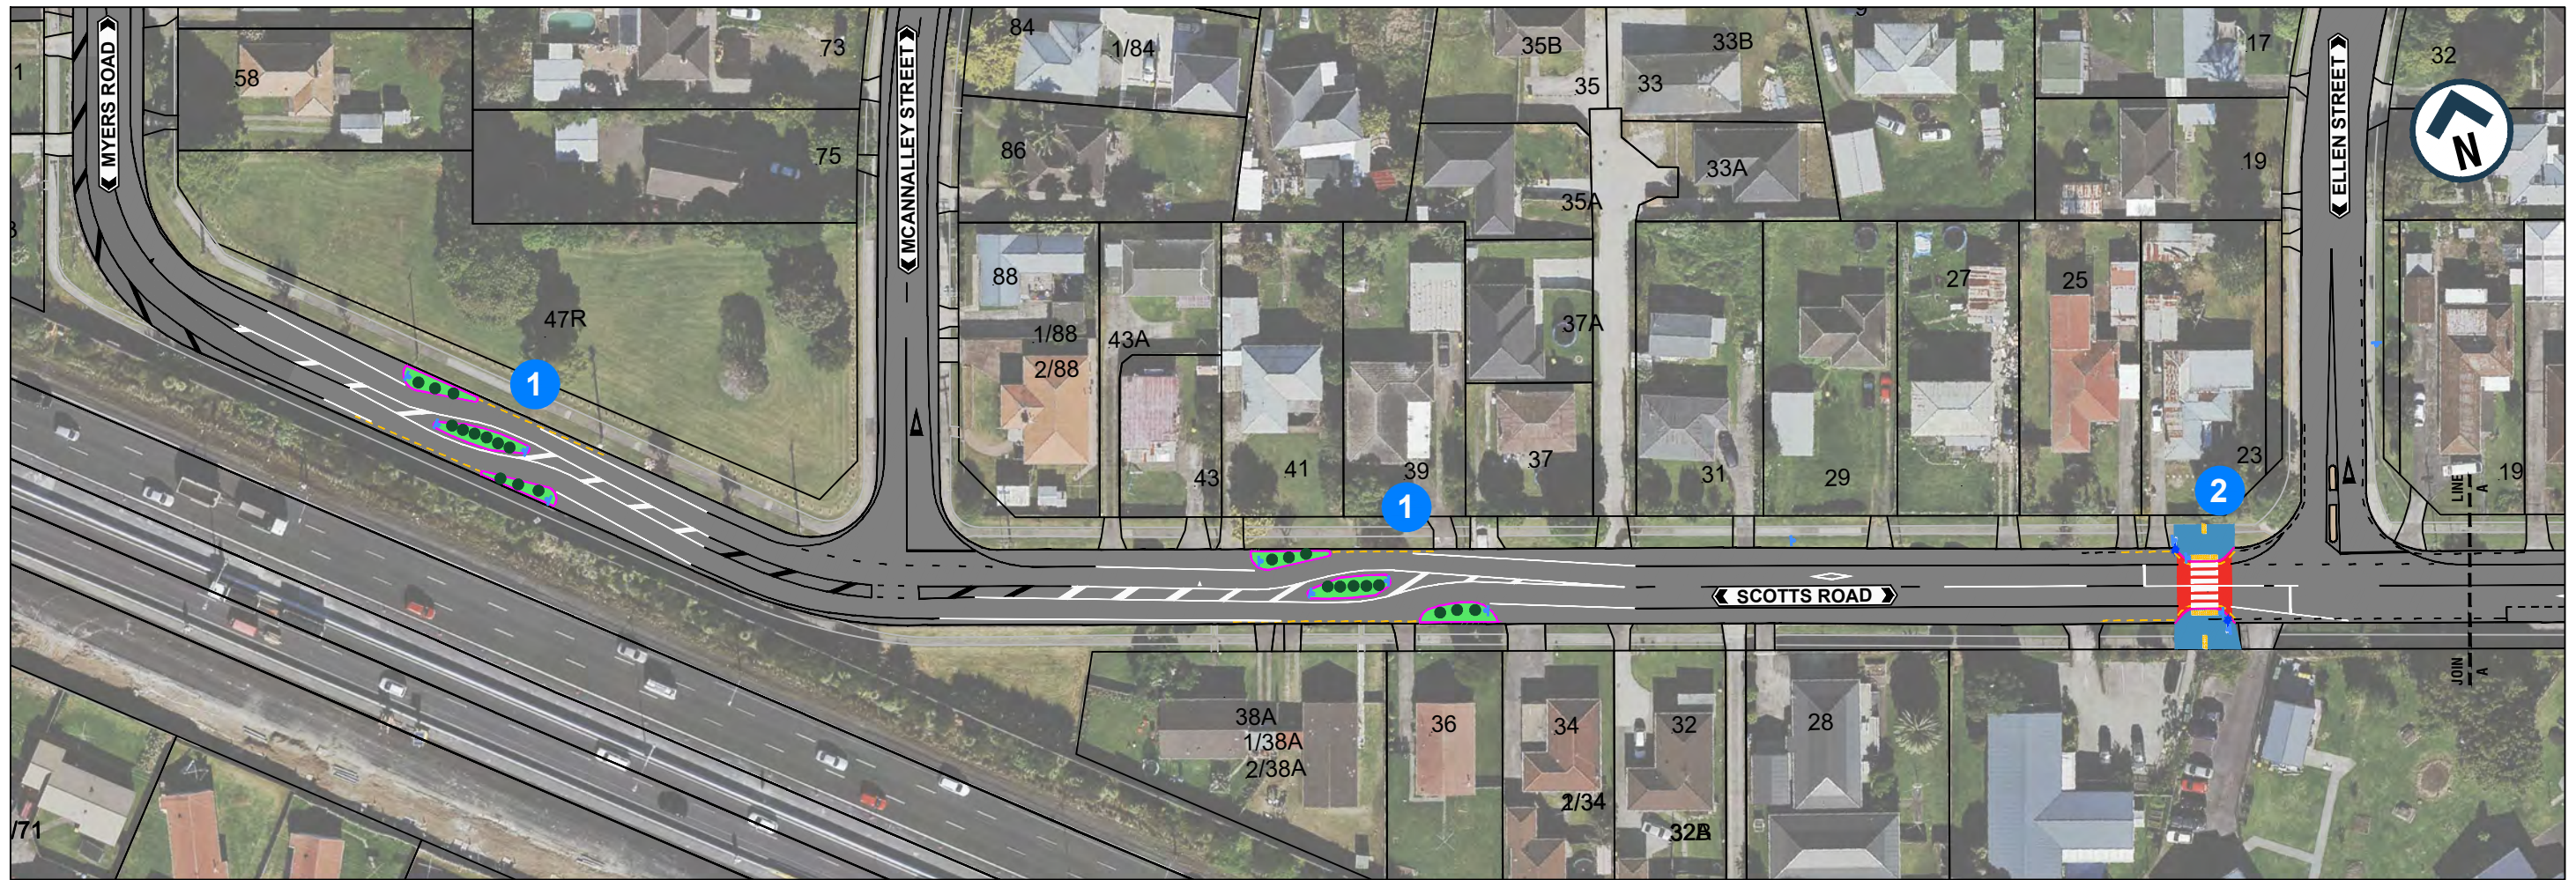

40

30

20

10

0

ORIGINAL SIZE A1

- 1** 2-WAY CHICANE ISLANDS
- 2** RAISED PEDESTRIAN CROSSINGS

LEGEND			
	EXISTING KERB		NEW SPEED TABLE
	NEW KERBLINE		NEW FOOTPATH
	EXISTING ROAD MARKING		NEW TACTILE PAVERS
	NEW ROAD MARKING		NEW STREETLIGHT
	EXISTING RAISED ISLAND		NEW SIGN
	NEW RAISED PLANTED ISLAND		NO STOPPING YELLOW LINES
	PROPOSED ISLAND PLANTING		PROPOSED ISLAND PLANTING