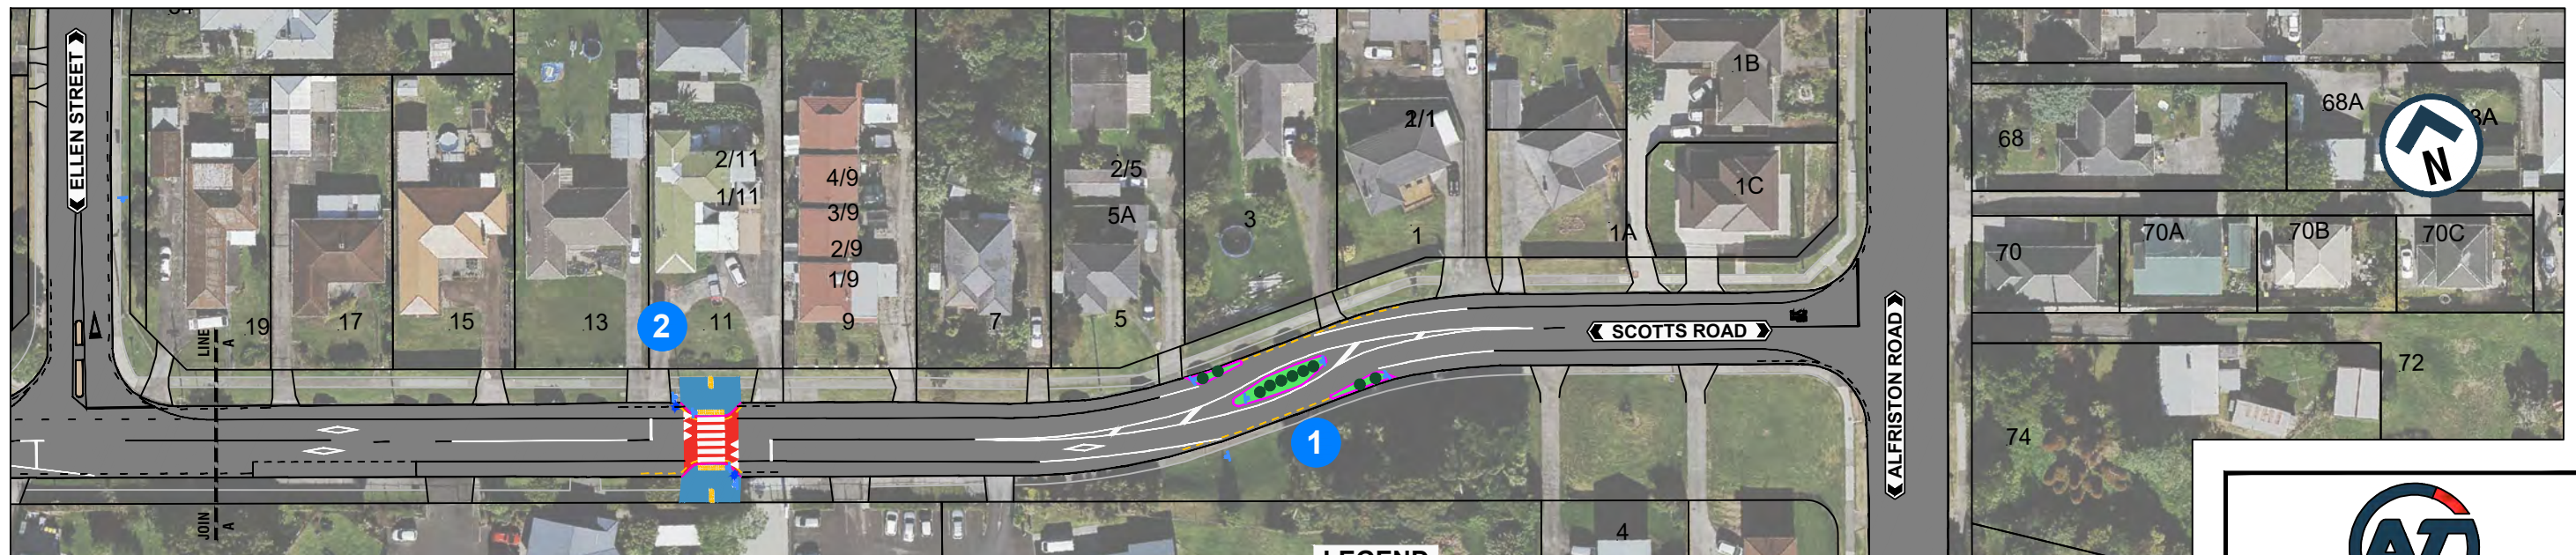

200mm DO NOT SCALE - IF IN DOUBT, ASK

150

100

90

80

70

60

50

40

30

20

10

0

ORIGINAL SIZE A1

- 1** 2-WAY CHICANE ISLANDS
- 2** RAISED PEDESTRIAN CROSSINGS

LEGEND			
	EXISTING KERB		NEW SPEED TABLE
	NEW KERBLINE		NEW FOOTPATH
	EXISTING ROAD MARKING		NEW TACTILE PAVERS
	NEW ROAD MARKING		NEW STREETLIGHT
	EXISTING RAISED ISLAND		NEW SIGN
	NEW RAISED PLANTED ISLAND		NO STOPPING YELLOW LINES
	PROPOSED ISLAND PLANTING		PROPOSED ISLAND PLANTING