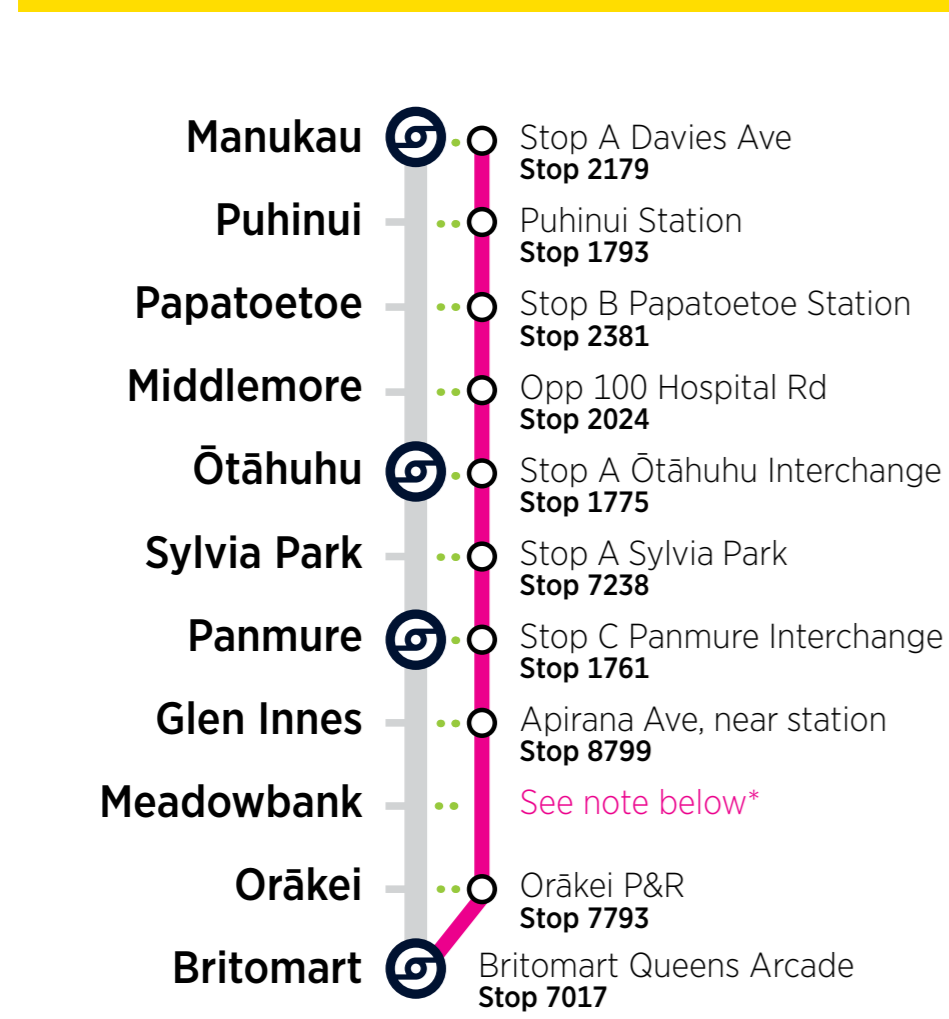

Towards Britomart City Centre

STATION	Manukau	Puhinui	Papatoetoe	Middlemore	Ōtāhuhu	Sylvia Park	Panmure	Glen Innes	Meadowbank	Orākei	Britomart
RAIL BUS STOP	Stop A, Davies Ave Stop 2179	Puhinui Station Stop 1793	Stop B Papatoetoe Station Stop 2381	Opposite 100 Hospital Rd Stop 2024	Stop A Ōtāhuhu Interchange Stop 1775	Stop A Sylvia Park Stop 7238	Stop C Panmure Interchange Stop 1761	Apirana Ave, near station Stop 8799	—	Orākei P&R Stop 7793	Britomart Queens Arcade Stop 7017
RBE	06:35	06:42	06:47	06:52	06:57	07:02	07:09	07:16	-	07:26	07:36
RBE	06:55	07:02	07:07	07:12	07:17	07:22	07:29	07:36	-	07:46	07:56
RBE	07:15	07:22	07:27	07:32	07:37	07:42	07:49	07:56	-	08:06	08:16
RBE	07:35	07:42	07:47	07:52	07:57	08:02	08:09	08:16	-	08:26	08:36
RBE	07:55	08:02	08:07	08:12	08:17	08:22	08:29	08:36	-	08:46	08:56
Then at the following minutes past each hour											
RBE	:15	:22	:27	:32	:37	:42	:49	:56	-	:06	:16
RBE	:35	:42	:47	:52	:57	:02	:09	:16	-	:26	:36
RBE	:55	:02	:07	:12	:17	:22	:29	:36	-	:46	:56
Until											
RBE	18:15	18:22	18:27	18:32	18:37	18:42	18:49	18:56	-	19:06	19:16
RBE	18:35	18:42	18:47	18:52	18:57	19:02	19:09	19:16	-	19:26	19:36
RBE	18:55	19:02	19:07	19:12	19:17	19:22	19:29	19:36	-	19:46	19:56
RBE	19:15	19:22	19:27	19:32	19:37	19:42	19:49	19:56	-	20:06	20:16
RBE	19:35	19:42	19:47	19:52	19:57	20:02	20:09	20:16	-	20:26	20:36
RBE	20:05	20:12	20:17	20:22	20:27	20:32	20:39	20:46	-	20:56	21:06
RBE	20:35	20:42	20:47	20:52	20:57	21:02	21:09	21:16	-	21:26	21:36
RBE	21:05	21:12	21:17	21:22	21:27	21:32	21:39	21:46	-	21:56	22:06
RBE	21:35	21:42	21:47	21:52	21:57	22:02	22:09	22:16	-	22:26	22:36
RBE	22:05	22:12	22:17	22:22	22:27	22:32	22:39	22:46	-	22:56	23:06
Trips below operate Saturday only											
RBE	22:35	22:42	22:47	22:52	22:57	23:02	23:09	23:16	-	23:26	23:36
RBE	23:05	23:12	23:17	23:22	23:27	23:32	23:39	23:46	-	23:56	00:06
RBE	23:35	23:42	23:47	23:52	23:57	00:02	00:09	00:16	-	00:26	00:36
RBE	00:05	00:12	00:17	00:22	00:27	00:32	00:39	00:46	-	00:56	01:06

RBE = Rail Bus Eastern Line