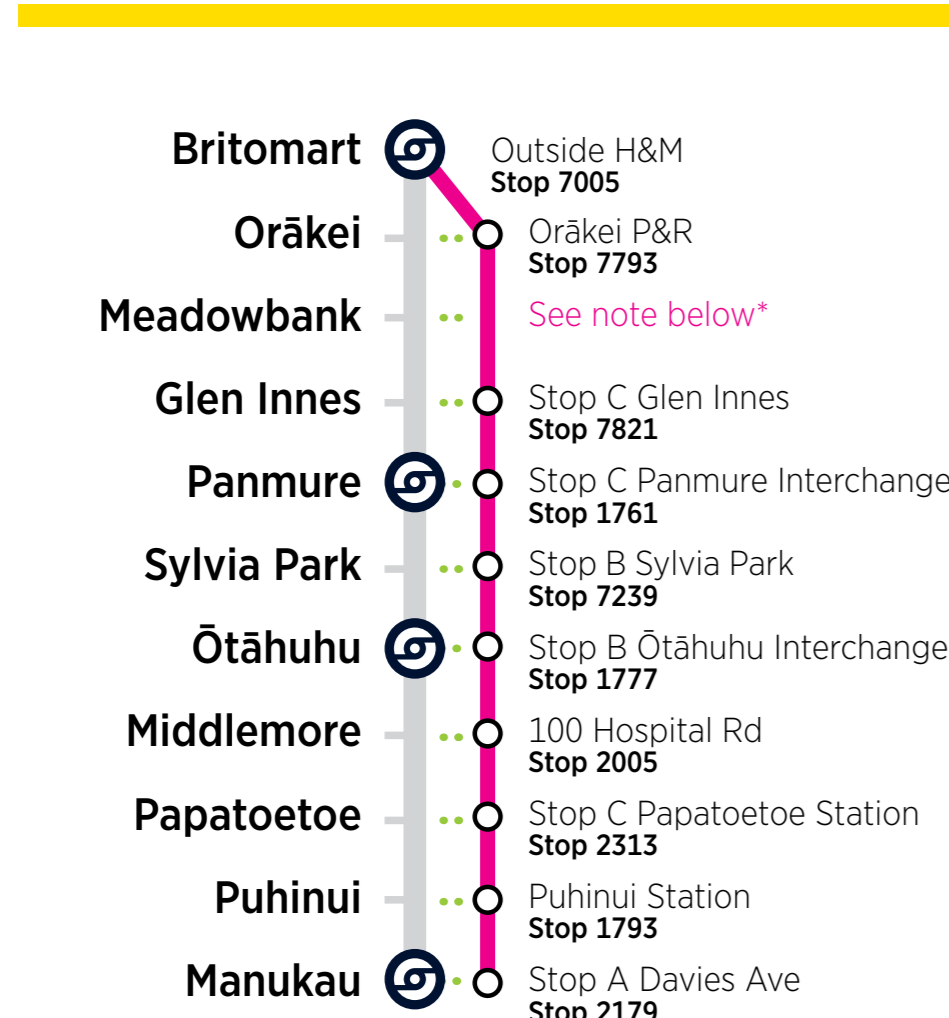

Towards Manukau

STATION	Britomart	Orākei	Meadowbank	Glen Innes	Panmure	Sylvia Park	Ōtāhuhu	Middlemore	Papatoetoe	Puhinui	Manukau
RAIL BUS STOP	Outside H&M Stop 7005	Orākei P&R Stop 7793	—	Stop C Glen Innes Stop 7821	Stop C Panmure Interchange Stop 1761	Stop B Sylvia Park Stop 7239	Stop B Ōtāhuhu Interchange Stop 1777	100 Hospital Rd Stop 2005	Stop C Papatoetoe Station Stop 2313	Puhinui Station Stop 1793	Stop A Davies Ave Stop 2179
RBE	06:18	06:28	-	06:38	06:45	06:52	07:07	07:12	07:17	07:22	07:29
RBE	06:38	06:48	-	06:58	07:05	07:12	07:27	07:32	07:37	07:42	07:49
RBE	06:58	07:08	-	07:18	07:25	07:32	07:47	07:52	07:57	08:02	08:09
RBE	07:18	07:28	-	07:38	07:45	07:52	08:07	08:12	08:17	08:22	08:29
RBE	07:38	07:48	-	07:58	08:05	08:12	08:27	08:32	08:37	08:42	08:49
RBE	07:58	08:08	-	08:18	08:25	08:32	08:47	08:52	08:57	09:02	09:09
Then at the following minutes past each hour											
RBE	:18	:28	-	:38	:45	:52	:07	:12	:17	:22	:29
RBE	:38	:48	-	:58	:05	:12	:27	:32	:37	:42	:49
RBE	:58	:08	-	:18	:25	:32	:47	:52	:57	:02	:09
Until											
RBE	18:18	18:28	-	18:38	18:45	18:52	19:07	19:12	19:17	19:22	19:29
RBE	18:38	18:48	-	18:58	19:05	19:12	19:27	19:32	19:37	19:42	19:49
RBE	18:58	19:08	-	19:18	19:25	19:32	19:47	19:52	19:57	20:02	20:09
RBE	19:18	19:28	-	19:38	19:45	19:52	20:07	20:12	20:17	20:22	20:29
RBE	19:38	19:48	-	19:58	20:05	20:12	20:27	20:32	20:37	20:42	20:49
RBE	19:58	20:08	-	20:18	20:25	20:32	20:47	20:52	20:57	21:02	21:09
RBE	20:18	20:28	-	20:38	20:45	20:52	21:07	21:12	21:17	21:22	21:29
RBE	20:48	20:58	-	21:08	21:15	21:22	21:37	21:42	21:47	21:52	21:59
RBE	21:18	21:28	-	21:38	21:45	21:52	22:07	22:12	22:17	22:22	22:29
RBE	21:48	21:58	-	22:08	22:15	22:22	22:37	22:42	22:47	22:52	22:59
RBE	22:18	22:28	-	22:38	22:45	22:52	23:07	23:12	23:17	23:22	23:29
Trips below operate Saturday only											
RBE	22:48	22:58	-	23:08	23:15	23:22	23:37	23:42	23:47	23:52	23:59
RBE	23:18	23:28	-	23:38	23:45	23:52	00:07	00:12	00:17	00:22	00:29
RBE	23:48	23:58	-	00:08	00:15	00:22	00:37	00:42	00:47	00:52	00:59
RBE	00:18	00:28	-	00:38	00:45	00:52	01:07	01:12	01:17	01:22	01:29

RBE = Rail Bus Eastern Line

- Please make yourself visible to the bus driver and signal the driver to stop.
- Customers paying by cash must purchase train tickets at a train station before boarding Rail Buses.
- AT HOP customers must tag-on when boarding and tag-off when leaving the bus.
- Your AT HOP fare for combined bus and train trips will be calculated based on the start and end of the journey. The journey can use up to five bus or train trips within four hours, with a maximum transfer time of 30 minutes between each trip (excludes SkyBus services).
- Terms of use for AT HOP cards are available at AT.govt.nz/ATHOP.
- Rail Buses cannot accommodate mobility scooters, bicycles, larger personal items, or pets.