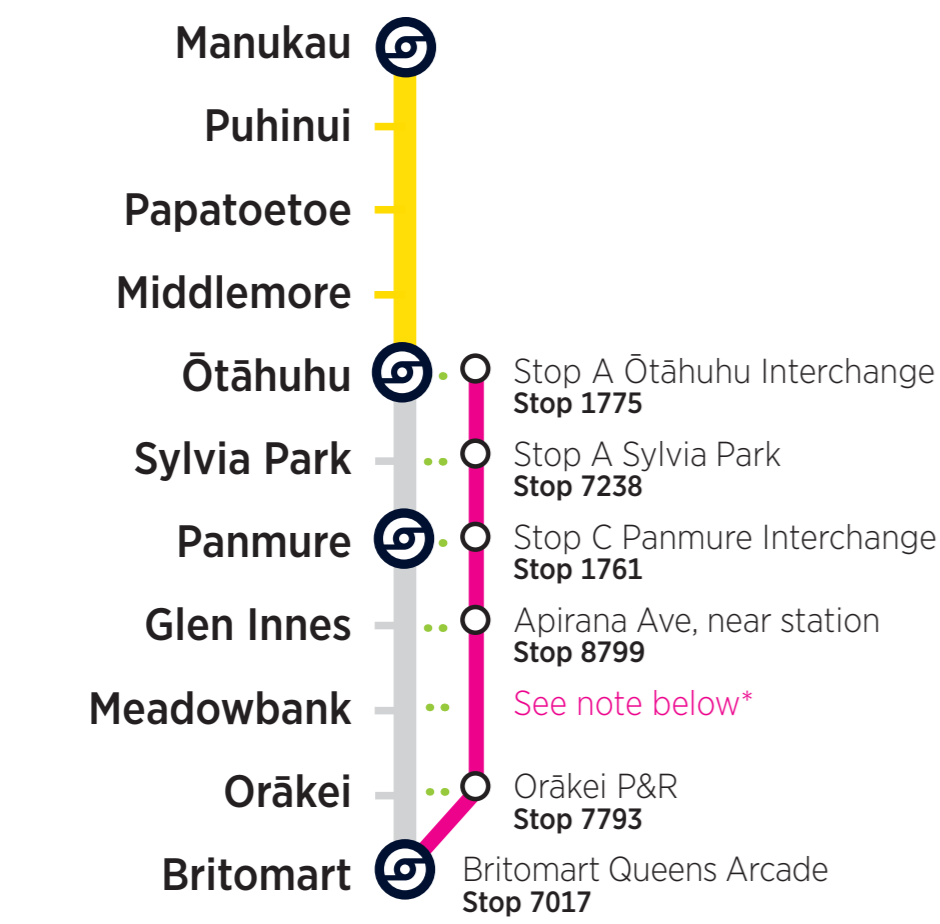

STATION	Manukau	Puhinui	Papatoetoe	Middlemore	Ōtāhuhu Train	Ōtāhuhu Rail Bus	Sylvia Park	Panmure	Glen Innes	Meadowbank	Ōrākei	Britomart
RAIL BUS STOP	-	-	-	-	-	Stop A Ōtāhuhu Transport Hub Stop 1775	Stop A Sylvia Park Stop 7238	Stop C Panmure Interchange, Stop 1761	Apirana Ave, near station Stop 8799	-	Ōrākei P&R Stop 7793	Britomart Queens Arcade Stop 7017
TRAIN/RBE	06:35	06:40	06:43	06:45	06:48	06:58	07:13	07:20	07:27	-	07:37	07:47
TRAIN/RBE	06:55	07:00	07:03	07:05	07:08	07:18	07:33	07:40	07:47	-	07:57	08:07
TRAIN/RBE	07:15	07:20	07:23	07:25	07:28	07:38	07:53	08:00	08:07	-	08:17	08:27
TRAIN/RBE	07:35	07:40	07:43	07:45	07:48	07:58	08:13	08:20	08:27	-	08:37	08:47
TRAIN/RBE	07:55	08:00	08:03	08:05	08:08	08:18	08:33	08:40	08:47	-	08:57	09:07
Then at the following minutes past each hour												
TRAIN/RBE	:15	:20	:23	:25	:28	:38	:53	:00	:07	-	:17	:27
TRAIN/RBE	:35	:40	:43	:45	:48	:58	:13	:20	:27	-	:37	:47
TRAIN/RBE	:55	:00	:03	:05	:08	:18	:33	:40	:47	-	:57	:07
Until												
TRAIN/RBE	18:15	18:20	18:23	18:25	18:28	18:38	18:53	19:00	19:07	-	19:17	19:27
TRAIN/RBE	18:35	18:40	18:43	18:45	18:48	18:58	19:13	19:20	19:27	-	19:37	19:47
TRAIN/RBE	18:55	19:00	19:03	19:05	19:08	19:18	19:33	19:40	19:47	-	19:57	20:07
TRAIN/RBE	19:15	19:20	19:23	19:25	19:28	19:38	19:53	20:00	20:07	-	20:17	20:27
TRAIN/RBE	19:35	19:40	19:43	19:45	19:48	19:58	20:13	20:20	20:27	-	20:37	20:47
TRAIN/RBE	20:05	20:10	20:13	20:15	20:18	20:28	20:43	20:50	20:57	-	21:07	21:17
TRAIN/RBE	20:35	20:40	20:43	20:45	20:48	20:58	21:13	21:20	21:27	-	21:37	21:47
TRAIN/RBE	21:05	21:10	21:13	21:15	21:18	21:28	21:43	21:50	21:57	-	22:07	22:17
TRAIN/RBE	21:35	21:40	21:43	21:45	21:48	21:58	22:13	22:20	22:27	-	22:37	22:47
TRAIN/RBE	22:05	22:10	22:13	22:15	22:18	22:28	22:43	22:50	22:57	-	23:07	23:17
Trips below operate Saturday only												
TRAIN/RBE	22:35	22:40	22:43	22:45	22:48	22:58	23:13	23:20	23:27	-	23:37	23:47
TRAIN/RBE	23:05	23:10	23:13	23:15	23:18	23:28	23:43	23:50	23:57	-	00:07	00:17
TRAIN/RBE	23:35	23:40	23:43	23:45	23:48	23:58	00:13	00:20	00:27	-	00:37	00:47
TRAIN/RBE	00:05	00:10	00:13	00:15	00:18	00:28	00:43	00:50	00:57	-	01:07	01:17