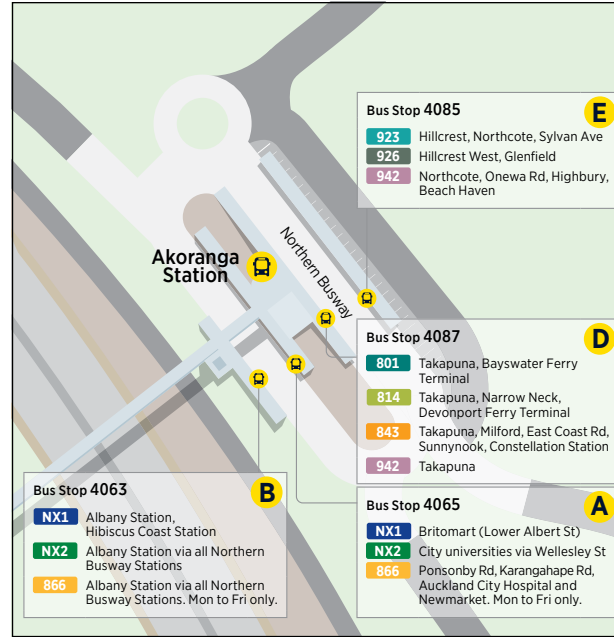

PEAK ONLY (MONDAY - FRIDAY)

**802** City Centre to Bayswater  
via Esmonde Rd

	Mayoral Dr / AUT (Stop 7038)	Esmonde Rd (Stop 3445)	Bayswater Ave / Beresford St
Monday to Friday Only	16:20	16:45	17:05
	16:50	17:15	17:38
	17:20	17:45	18:08
	17:50	18:15	18:35

# Route Map

**Legend**

- Bus route
- Direction of route
- Key station or connection point
- Ferry terminal

## City Centre

## Akoranga Bus Station