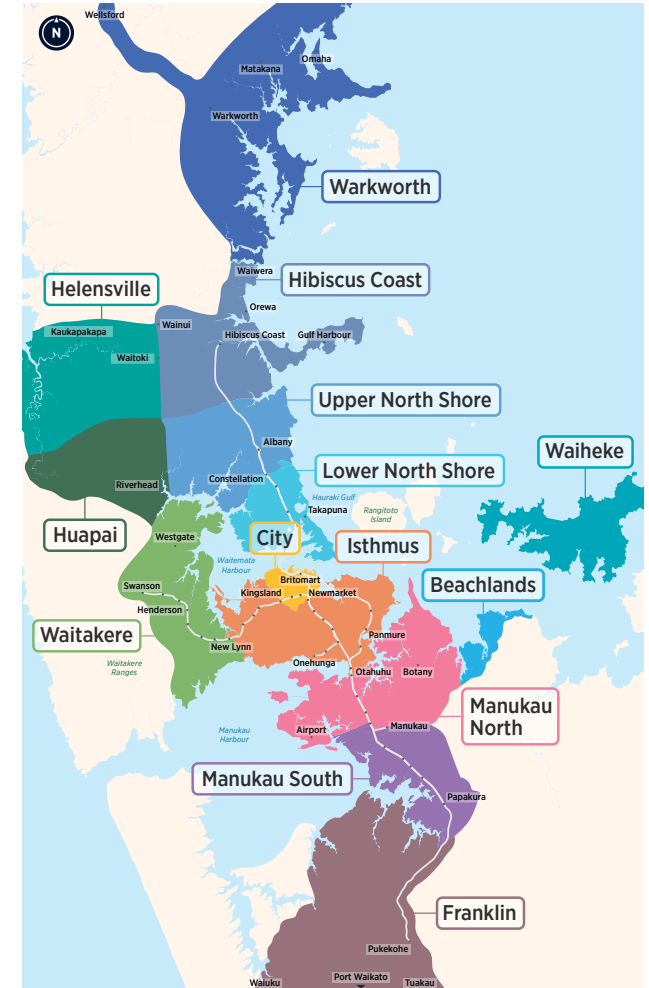

# Devonport Bayswater Hauraki

Northern Bus & Ferry Timetable

- 801**
- 802**
- 805**
- 806**
- 807**
- 814**

## Routes

- 801** Bayswater Ferry Terminal, Takapuna, Akoranga Station
  - 802** Bayswater, Esmonde Rd, Wellesley St, City Centre (Mayoral Dr) (Monday to Friday peak only)
  - 805** Devonport Ferry Terminal, Ngataringa Rd, Belmont
  - 806** Stanley Point, Devonport Ferry Terminal
  - 807** Cheltenham, Devonport Ferry Terminal
  - 814** Devonport Ferry Terminal, Narrow Neck, Takapuna, Akoranga Station
- Devonport to City Ferry  
Bayswater to City Ferry  
Devonport to Waiheke Island Ferry

Other timetables available in this area that may interest you

Timetable	Routes
Campbells Bay, Sunnynook, Milford, Takapuna	<b>82, 83, 842, 843, 845, 856, 871, 907</b>
Long Bay, Torbay, Browns Bay, Mairangi Bay	<b>83, 856, 861, 865, 878</b>
Beach Haven, Birkenhead	<b>97B, 97R, 917, 931, 933, 941, 942, 966, Beach Haven Ferry, Birkenhead Ferry</b>
Glenfield, Bayview, Windy Ridge	<b>95B, 95C, 906, 917, 939, 941, Birkenhead Ferry</b>
Hillcrest, Northcote	<b>923, 924, 926, 928, 942</b>
Greenhithe, Unsworth Heights, Wairau Valley	<b>120, 901, 906, 907</b>
Albany	<b>883, 884, 885, 861, 866, 889, 917</b>
Hibiscus Coast	<b>981, 982, 983, 984, 985, 986, 987, 988, NX1, Gulf Harbour Ferry</b>
Hibiscus Coast Station, Albany Station, Britomart (Lower Albert St) via all Northern Busway stations	<b>NX1</b>
Albany Station, City universities, Wellesley St via all Northern Busway stations	<b>NX2</b>
Warkworth	<b>995, 996</b>

## Fare Zones & Boundaries

- Warkworth
- Hibiscus Coast
- Upper North Shore
- Lower North Shore
- Helensville
- Huapai
- Waitakere
- City
- Isthmus
- Waiheke
- Manukau North
- Manukau South
- Franklin
- Beachlands