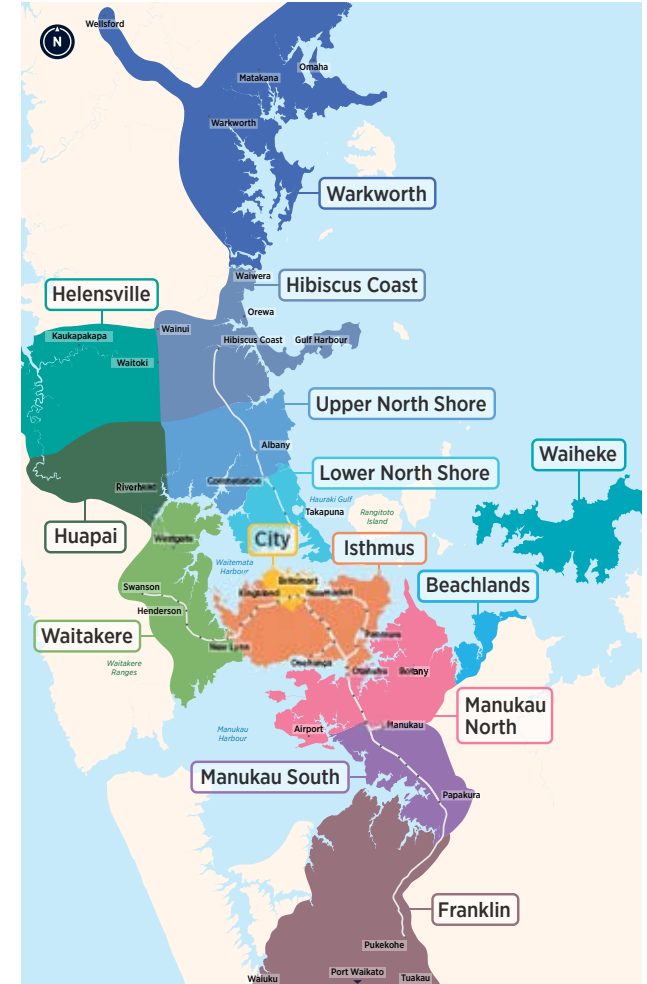

889

917

Routes

- **126** Albany, Coatesville, Riverhead, Westgate
- **861** Long Bay, Torbay, Glamorgan Dr, Albany Station, Massey University, Bush Rd, Constellation Station
- **866** Albany Station, via Northern Busway stations, Ponsonby Rd, Karangahape Rd, Auckland City Hospital, Newmarket (Monday to Friday peak only)
- **883** Schnapper Rock, Albany Highway, Constellation Station
- **884** Constellation Station, Apollo Dr, Triton Dr, Rosedale Rd. North Harbour Industrial loop - anticlockwise (Monday to Friday only)
- **885** Constellation Station, William Pickering Dr, Rosedale Rd. North Harbour Industrial loop - clockwise (Monday to Friday only)
- **889** Albany Station, Hugh Green Dr, Apollo Dr, Constellation Station
- **917** Albany Station, Massey University, Albany Highway, Glenfield, Birkenhead Wharf

Other timetables available in this area that may interest you

Timetable	Routes
Devonport, Bayswater, Hauraki	801, 802, 806, 807, 814, Devonport Ferry, Bayswater Ferry
Campbells Bay, Sunnynook, Milford, Takapuna	82, 83, 842, 843, 845, 856, 871, 907
Long Bay, Torbay, Browns Bay, Mairangi Bay	83, 856, 861, 865, 878
Beach Haven, Birkenhead	97B, 97R, 917, 931, 933, 941, 942, 966, Beach Haven Ferry, Birkenhead Ferry
Glenfield, Bayview, Windy Ridge	95B, 95C, 906, 917, 939, 941 Birkenhead Ferry
Hillcrest, Northcote	923, 924, 926, 928, 942
Greenhithe, Unsworth Heights, Wairau Valley	120, 901, 906, 907
Hibiscus Coast	981, 982, 983, 984, 985, 986, 988, NX1, Gulf Harbour Ferry
Hibiscus Coast Station, Albany Station, Britomart (Lower Albert St) via all Northern Busway stations	NX1
Albany Station, City universities, Wellesley St via all Northern Busway stations	NX2
Warkworth	995, 996, 997, 998

Fare Zones & Boundaries

- Warkworth
- Hibiscus Coast
- Upper North Shore
- Lower North Shore
- Helensville
- Huapai
- Waitakere
- City
- Isthmus
- Waiheke
- Manukau North
- Manukau South
- Franklin
- Beachlands