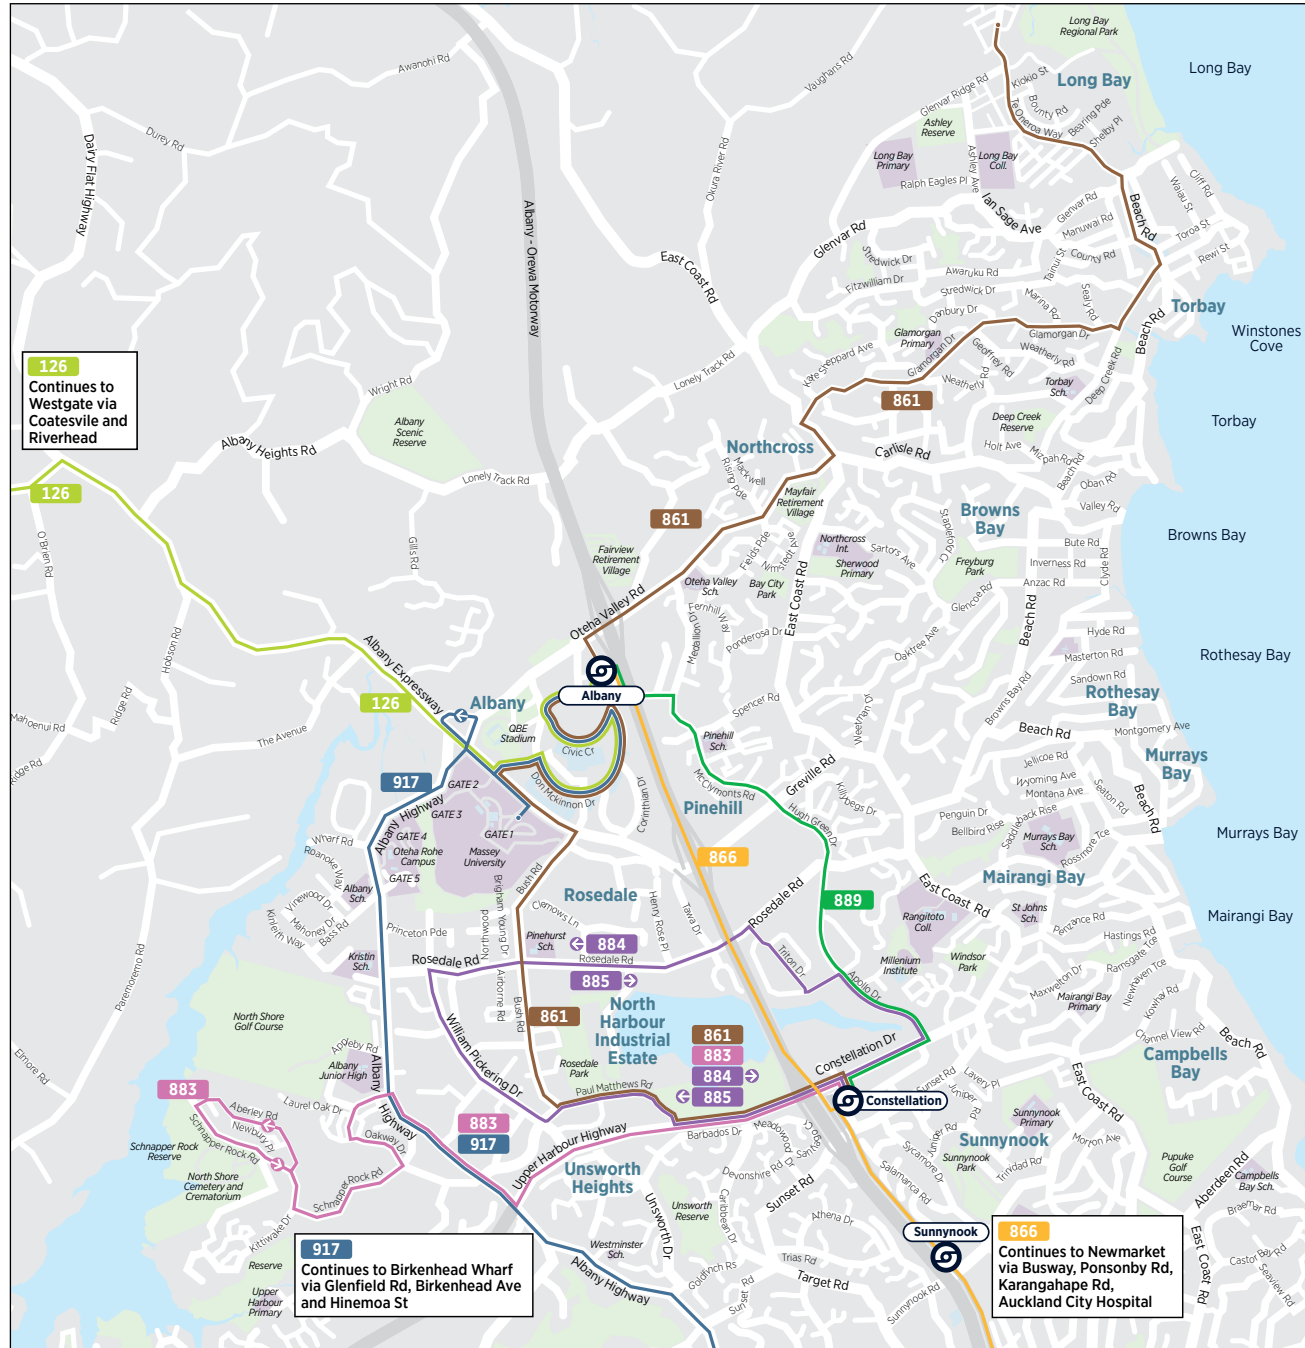

917 Albany Station to Birkenhead Wharf

via Massey University, Albany Highway and Glenfield Rd

	Albany Station (Stop 4227)	Massey University (Stop 4214)	Glenfield Mall (Stop 4010)	Highbury Shops (Stop 3901)	Birkenhead Wharf
Saturday	07:05	07:12	07:32	07:41	07:51
	07:35	07:42	08:02	08:11	08:21
	08:05	08:12	08:32	08:41	08:51
	08:35	08:42	09:02	09:11	09:21
Then at the following minutes past each hour	:05	:12	:32	:41	:51
	:35	:42	:02	:11	:21
until	18:35	18:42	19:02	19:11	19:21
	19:35	19:42	20:02	20:11	20:21
	20:35	20:42	21:02	21:11	21:21
	21:35	21:42	22:02	22:11	22:21
	22:35	22:42	23:02	23:11	23:21

917 Albany Station to Birkenhead Wharf

via Massey University, Albany Highway and Glenfield Rd

	Albany Station (Stop 4227)	Massey University (Stop 4214)	Glenfield Mall (Stop 4010)	Highbury Shops (Stop 3901)	Birkenhead Wharf
Sunday and Public Holidays	07:05	07:12	07:32	07:46	07:51
	07:35	07:42	08:02	08:16	08:21
	08:05	08:12	08:32	08:46	08:51
	08:35	08:42	09:02	09:16	09:21
Then at the following minutes past each hour	:05	:12	:32	:46	:51
	:35	:42	:02	:16	:21
until	18:35	18:42	19:02	19:16	19:21
	19:35	19:42	20:02	20:16	20:21
	20:35	20:42	21:02	21:16	21:21
	21:35	21:42	22:02	22:16	22:21

Route Map

Akoranga Bus Station

Albany Bus Station

Constellation Bus Station

Smales Farm Bus Station