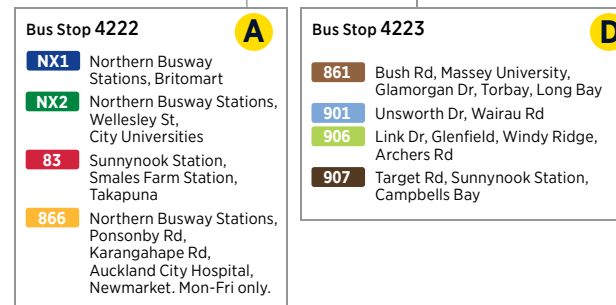

889 Albany Station to Constellation Station

via Hugh Green Dr and Apollo Dr

	Albany Station (Stop 4229)	Constellation Station
Sunday and Public Holidays	07:00	07:12
	07:30	07:42
	08:00	08:12
	08:30	08:42
	09:00	09:13
	09:30	09:43
	10:00	10:13
	10:30	10:43
Then at the following minutes past each hour	:00	:15
	:30	:45
until	15:30	15:45
	16:00	16:15
	16:30	16:42
	17:00	17:12
	17:30	17:42
	18:00	18:12
	18:30	18:42
	19:00	19:12
	19:30	19:42
	20:00	20:12

917 Albany Station to Birkenhead Wharf

via Massey University, Albany Highway and Glenfield Rd

	Albany Station (Stop 4227)	Massey University (Stop 4214)	Glenfield Mall (Stop 4010)	Highbury Shops (Stop 3901)	Birkenhead Wharf
Saturday	07:05	07:12	07:32	07:41	07:51
	07:35	07:42	08:02	08:11	08:21
	08:05	08:12	08:32	08:41	08:51
	08:35	08:42	09:02	09:11	09:21
Then at the following minutes past each hour	:05	:12	:32	:41	:51
	:35	:42	:02	:11	:21
until	18:35	18:42	19:02	19:11	19:21
	19:35	19:42	20:02	20:11	20:21
	20:35	20:42	21:02	21:11	21:21
	21:35	21:42	22:02	22:11	22:21
	22:35	22:42	23:02	23:11	23:21

917 Albany Station to Birkenhead Wharf

via Massey University, Albany Highway and Glenfield Rd

	Albany Station (Stop 4227)	Massey University (Stop 4214)	Glenfield Mall (Stop 4010)	Highbury Shops (Stop 3901)	Birkenhead Wharf
Sunday and Public Holidays	07:05	07:12	07:32	07:46	07:51
	07:35	07:42	08:02	08:16	08:21
	08:05	08:12	08:32	08:46	08:51
	08:35	08:42	09:02	09:16	09:21
Then at the following minutes past each hour	:05	:12	:32	:46	:51
	:35	:42	:02	:16	:21
until	18:35	18:42	19:02	19:16	19:21
	19:35	19:42	20:02	20:16	20:21
	20:35	20:42	21:02	21:16	21:21
	21:35	21:42	22:02	22:16	22:21

Route Map

Akoranga Bus Station

Albany Bus Station

Constellation Bus Station

Smales Farm Bus Station