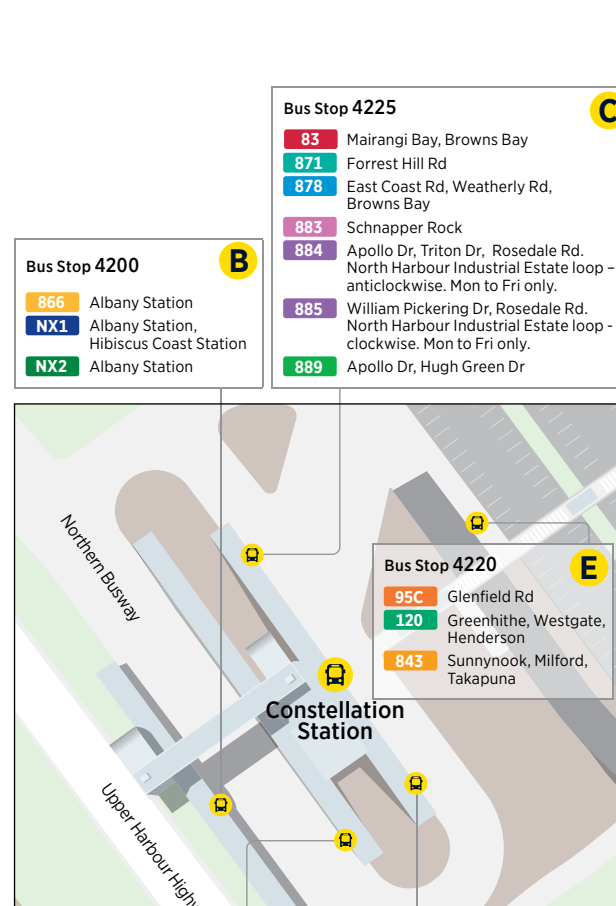

917 Birkenhead Wharf to Albany Station

via Glenfield Rd, Albany Highway and Massey University

	Birkenhead Wharf (Stop 3973)	Highbury Shops (Stop 4030)	Glenfield Mall (Stop 3881)	Massey University (Stop 4214)	Albany Station
Saturday	06:10	06:15	06:23	06:46	06:56
	06:40	06:45	06:53	07:16	07:26
	07:10	07:15	07:23	07:46	07:56
	07:40	07:45	07:53	08:19	08:31
Then at the following minutes past each hour	:10	:15	:23	:49	:01
	:40	:45	:53	:19	:31
until	17:40	17:45	17:53	18:19	18:31
	18:10	18:15	18:23	18:46	18:56
	18:40	18:45	18:53	19:16	19:26
	19:40	19:45	19:53	20:13	20:22
	20:40	20:45	20:53	21:13	21:22
	21:40	21:45	21:53	22:13	22:22
	22:40	22:45	22:53	23:13	23:22

917 Albany Station to Birkenhead Wharf

via Massey University, Albany Highway and Glenfield Rd

	Albany Station (Stop 4227)	Massey University (Stop 4214)	Glenfield Mall (Stop 4010)	Highbury Shops (Stop 3901)	Birkenhead Wharf
Saturday	07:05	07:12	07:32	07:41	07:51
	07:35	07:42	08:02	08:11	08:21
	08:05	08:12	08:32	08:41	08:51
	08:35	08:42	09:02	09:11	09:21
Then at the following minutes past each hour	:05	:12	:32	:41	:51
	:35	:42	:02	:11	:21
until	18:35	18:42	19:02	19:11	19:21
	19:35	19:42	20:02	20:11	20:21
	20:35	20:42	21:02	21:11	21:21
	21:35	21:42	22:02	22:11	22:21
	22:35	22:42	23:02	23:11	23:21

917 Albany Station to Birkenhead Wharf

via Massey University, Albany Highway and Glenfield Rd

	Albany Station (Stop 4227)	Massey University (Stop 4214)	Glenfield Mall (Stop 4010)	Highbury Shops (Stop 3901)	Birkenhead Wharf
Sunday and Public Holidays	07:05	07:12	07:32	07:46	07:51
	07:35	07:42	08:02	08:16	08:21
	08:05	08:12	08:32	08:46	08:51
	08:35	08:42	09:02	09:16	09:21
Then at the following minutes past each hour	:05	:12	:32	:46	:51
	:35	:42	:02	:16	:21
until	18:35	18:42	19:02	19:16	19:21
	19:35	19:42	20:02	20:16	20:21
	20:35	20:42	21:02	21:16	21:21
	21:35	21:42	22:02	22:16	22:21

Route Map

Akoranga Bus Station

Albany Bus Station

Constellation Bus Station

Smales Farm Bus Station