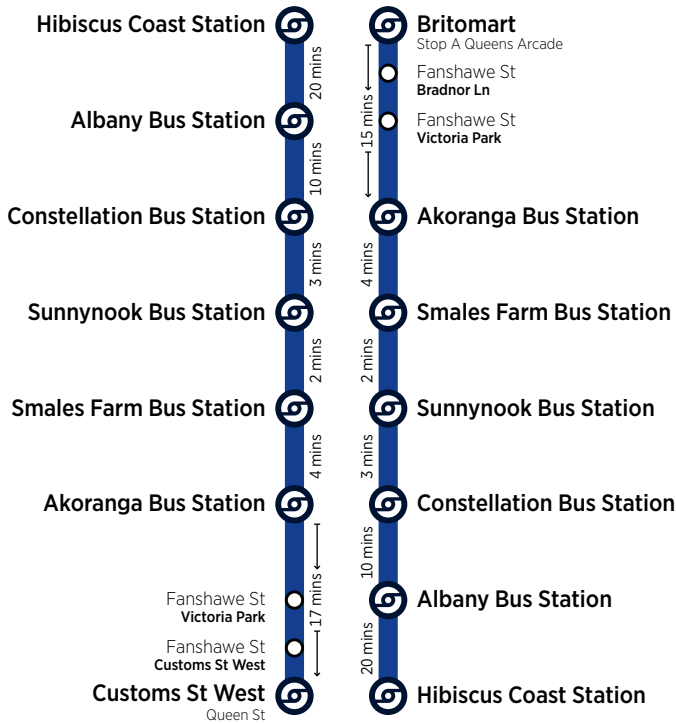

via Northern Busway

Legend			
	Bus route		Average travel time, may vary with traffic
	Key station or connection point		Bus stop

NX1 Albany Station / Lower Albert Bus Interchange via Northern Busway

Estimated frequency

Monday to Friday

To Lower Albert Bus Interchange	
First buses: 05:00, 05:15, 05:30, 05:40	
05:50 to 10:10	3-5 mins
10:10 to 15:20	10 mins
15:20 to 20:00	6-8 mins
20:00 to 23:00	10 mins
then 23:13, 23:30	
Last bus: 23:30 (Mon to Thurs)	
Friday Only: Midnight to 02:30	
	30 mins

Monday to Friday

From Lower Albert Bus Interchange	
First bus: 05:30	
05:30 to 06:30	15 mins
then 06:40, 06:50, 07:00	
07:00 to 09:05	7-8 mins
09:05 to 14:45	10 mins
14:45 to 19:30	3-5 mins
19:30 to 20:30	7-8 mins
20:30 to 23:30	10 mins
then 23:45, midnight	
Last bus: Midnight (Mon to Thurs)	
Friday Only: Midnight to 03:00	
	30 mins

Monday to Friday

From Lower Albert Bus Interchange	
First buses: 06:15, 06:40, 07:15	
07:15 to 14:45	30 mins
15:00 to 16:00	10 mins
16:00 to 18:00	3-5 mins
then 18:10, 18:20, 18:30	
18:30 to 20:30	15 mins
20:30 to 23:00	30 mins
Last bus: 23:00	