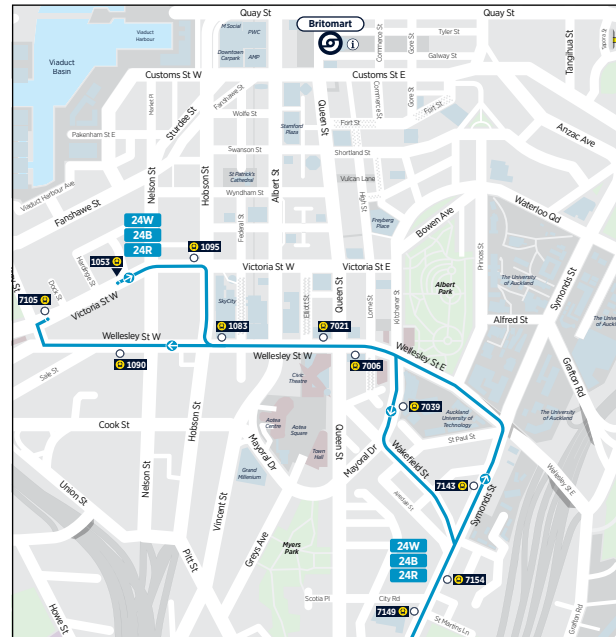

Wesley Blockhouse Bay Owairaka Sandringham Rd

Central Bus Timetable

- 24B
- 24R
- 24W

Routes

- 24B, 24R, 24W New Lynn, Blockhouse Bay, Owairaka, Wesley, Sandringham Rd to City
- 24B, 24R, 24W City to Sandringham Rd, Wesley, Owairaka, Blockhouse Bay, New Lynn

24B
24R

City Centre to Wesley, Blockhouse Bay,
New Lynn

via Sandringham Rd

		Victoria St West (Stop 1053)	Sandringham Shops (Stop 8316)	Wesley (Stop 8326)	Owairaka (Stop 8922)	Blockhouse Bay Rd (Stop 8353)	New Lynn Station
Sunday and Public Holidays cont..	24R	15:20	15:43	-	15:52	-	16:08
	24B	15:35	15:58	16:02	-	16:17	16:26
	24R	15:50	16:13	-	16:22	-	16:38
	24B	16:05	16:28	16:32	-	16:47	16:56
	24R	16:20	16:43	-	16:52	-	17:08
	24B	16:35	16:58	17:02	-	17:17	17:26
	24R	16:50	17:13	-	17:21	-	17:35
	24B	17:05	17:28	17:32	-	17:47	17:56
	24R	17:20	17:43	-	17:51	-	18:05
	24B	17:35	17:58	18:02	-	18:17	18:26
	24R	17:50	18:13	-	18:21	-	18:35
	24B	18:05	18:27	18:31	-	18:47	18:56
	24R	18:20	18:42	-	18:50	-	19:05
	24B	18:35	18:57	19:01	-	19:16	19:25
	24R	18:50	19:12	-	19:19	-	19:32
	24B	19:05	19:27	19:31	-	19:46	19:55
	24R	19:20	19:42	-	19:48	-	20:00
	24B	19:35	19:57	20:00	-	20:11	20:18
	24R	19:50	20:12	-	20:18	-	20:30
	24B	20:05	20:27	20:30	-	20:41	20:48
	24R	20:20	20:42	-	20:48	-	21:00
	24B	20:35	20:55	20:58	-	21:11	21:18
	24R	20:50	21:10	-	21:16	-	21:27
	24B	21:05	21:25	21:28	-	21:41	21:48
24R	21:20	21:40	-	21:46	-	21:57	
24B	21:35	21:53	21:56	-	22:08	22:15	
24R	21:50	22:08	-	22:14	-	22:25	
24B	22:05	22:23	22:26	-	22:38	22:45	
24R	22:20	22:38	-	22:44	-	22:55	
24B	22:35	22:53	22:56	-	23:08	23:15	
24R	22:50	23:08	-	23:14	-	23:25	
24B	23:05	23:23	23:26	-	23:38	23:45	

Route Map

Blockhouse Bay

City Centre

New Lynn