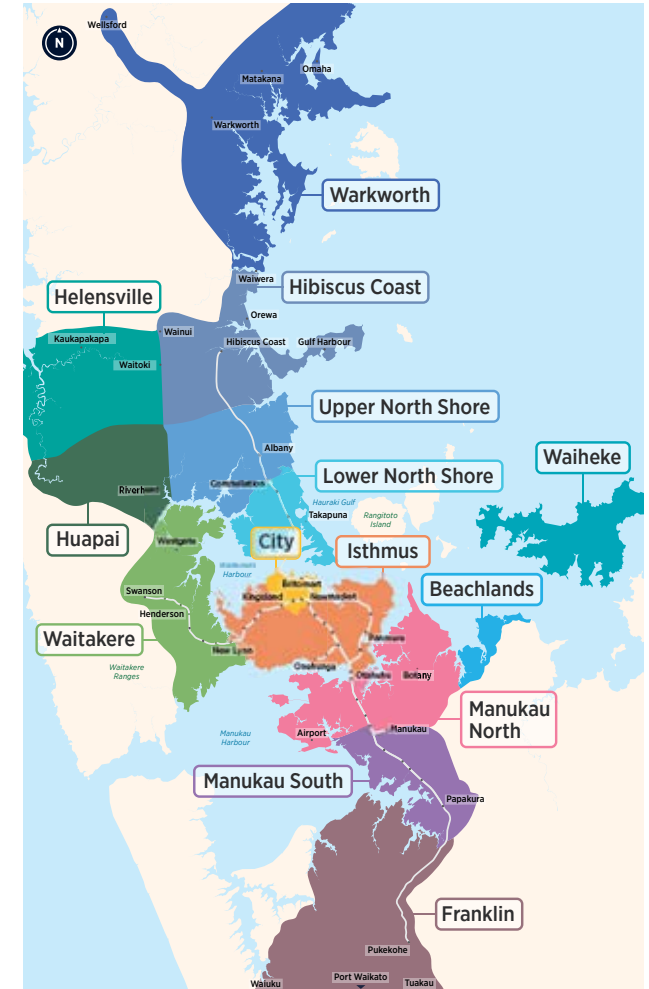

Wesley Blockhouse Bay Owairaka Sandringham Rd

Central Bus Timetable

- 24B
- 24R
- 24W

Routes

- 24B, 24R, 24W New Lynn, Blockhouse Bay, Owairaka, Wesley, Sandringham Rd to City
- 24B, 24R, 24W City to Sandringham Rd, Wesley, Owairaka, Blockhouse Bay, New Lynn

Fare Zones & Boundaries

- Warkworth
- Huapai
- Manukau North
- Hibiscus Coast
- Waitakere
- Manukau South
- Upper North Shore
- City
- Franklin
- Lower North Shore
- Isthmus
- Beachlands
- Helensville
- Waiheke

24B
24R

City Centre to Wesley, Blockhouse Bay,
New Lynn

via Sandringham Rd

		Victoria St West (Stop 1053)	Sandringham Shops (Stop 8316)	Wesley (Stop 8326)	Owairaka (Stop 8922)	Blockhouse Bay Rd (Stop 8353)	New Lynn Station
Sunday and Public Holidays cont..	24R	15:20	15:43	-	15:52	-	16:08
	24B	15:35	15:58	16:02	-	16:17	16:26
	24R	15:50	16:13	-	16:22	-	16:38
	24B	16:05	16:28	16:32	-	16:47	16:56
	24R	16:20	16:43	-	16:52	-	17:08
	24B	16:35	16:58	17:02	-	17:17	17:26
	24R	16:50	17:13	-	17:21	-	17:35
	24B	17:05	17:28	17:32	-	17:47	17:56
	24R	17:20	17:43	-	17:51	-	18:05
	24B	17:35	17:58	18:02	-	18:17	18:26
	24R	17:50	18:13	-	18:21	-	18:35
	24B	18:05	18:27	18:31	-	18:47	18:56
	24R	18:20	18:42	-	18:50	-	19:05
	24B	18:35	18:57	19:01	-	19:16	19:25
	24R	18:50	19:12	-	19:19	-	19:32
	24B	19:05	19:27	19:31	-	19:46	19:55
	24R	19:20	19:42	-	19:48	-	20:00
	24B	19:35	19:57	20:00	-	20:11	20:18
	24R	19:50	20:12	-	20:18	-	20:30
	24B	20:05	20:27	20:30	-	20:41	20:48
	24R	20:20	20:42	-	20:48	-	21:00
	24B	20:35	20:55	20:58	-	21:11	21:18
	24R	20:50	21:10	-	21:16	-	21:27
	24B	21:05	21:25	21:28	-	21:41	21:48
24R	21:20	21:40	-	21:46	-	21:57	
24B	21:35	21:53	21:56	-	22:08	22:15	
24R	21:50	22:08	-	22:14	-	22:25	
24B	22:05	22:23	22:26	-	22:38	22:45	
24R	22:20	22:38	-	22:44	-	22:55	
24B	22:35	22:53	22:56	-	23:08	23:15	
24R	22:50	23:08	-	23:14	-	23:25	
24B	23:05	23:23	23:26	-	23:38	23:45	

Route Map

Blockhouse Bay

City Centre

New Lynn