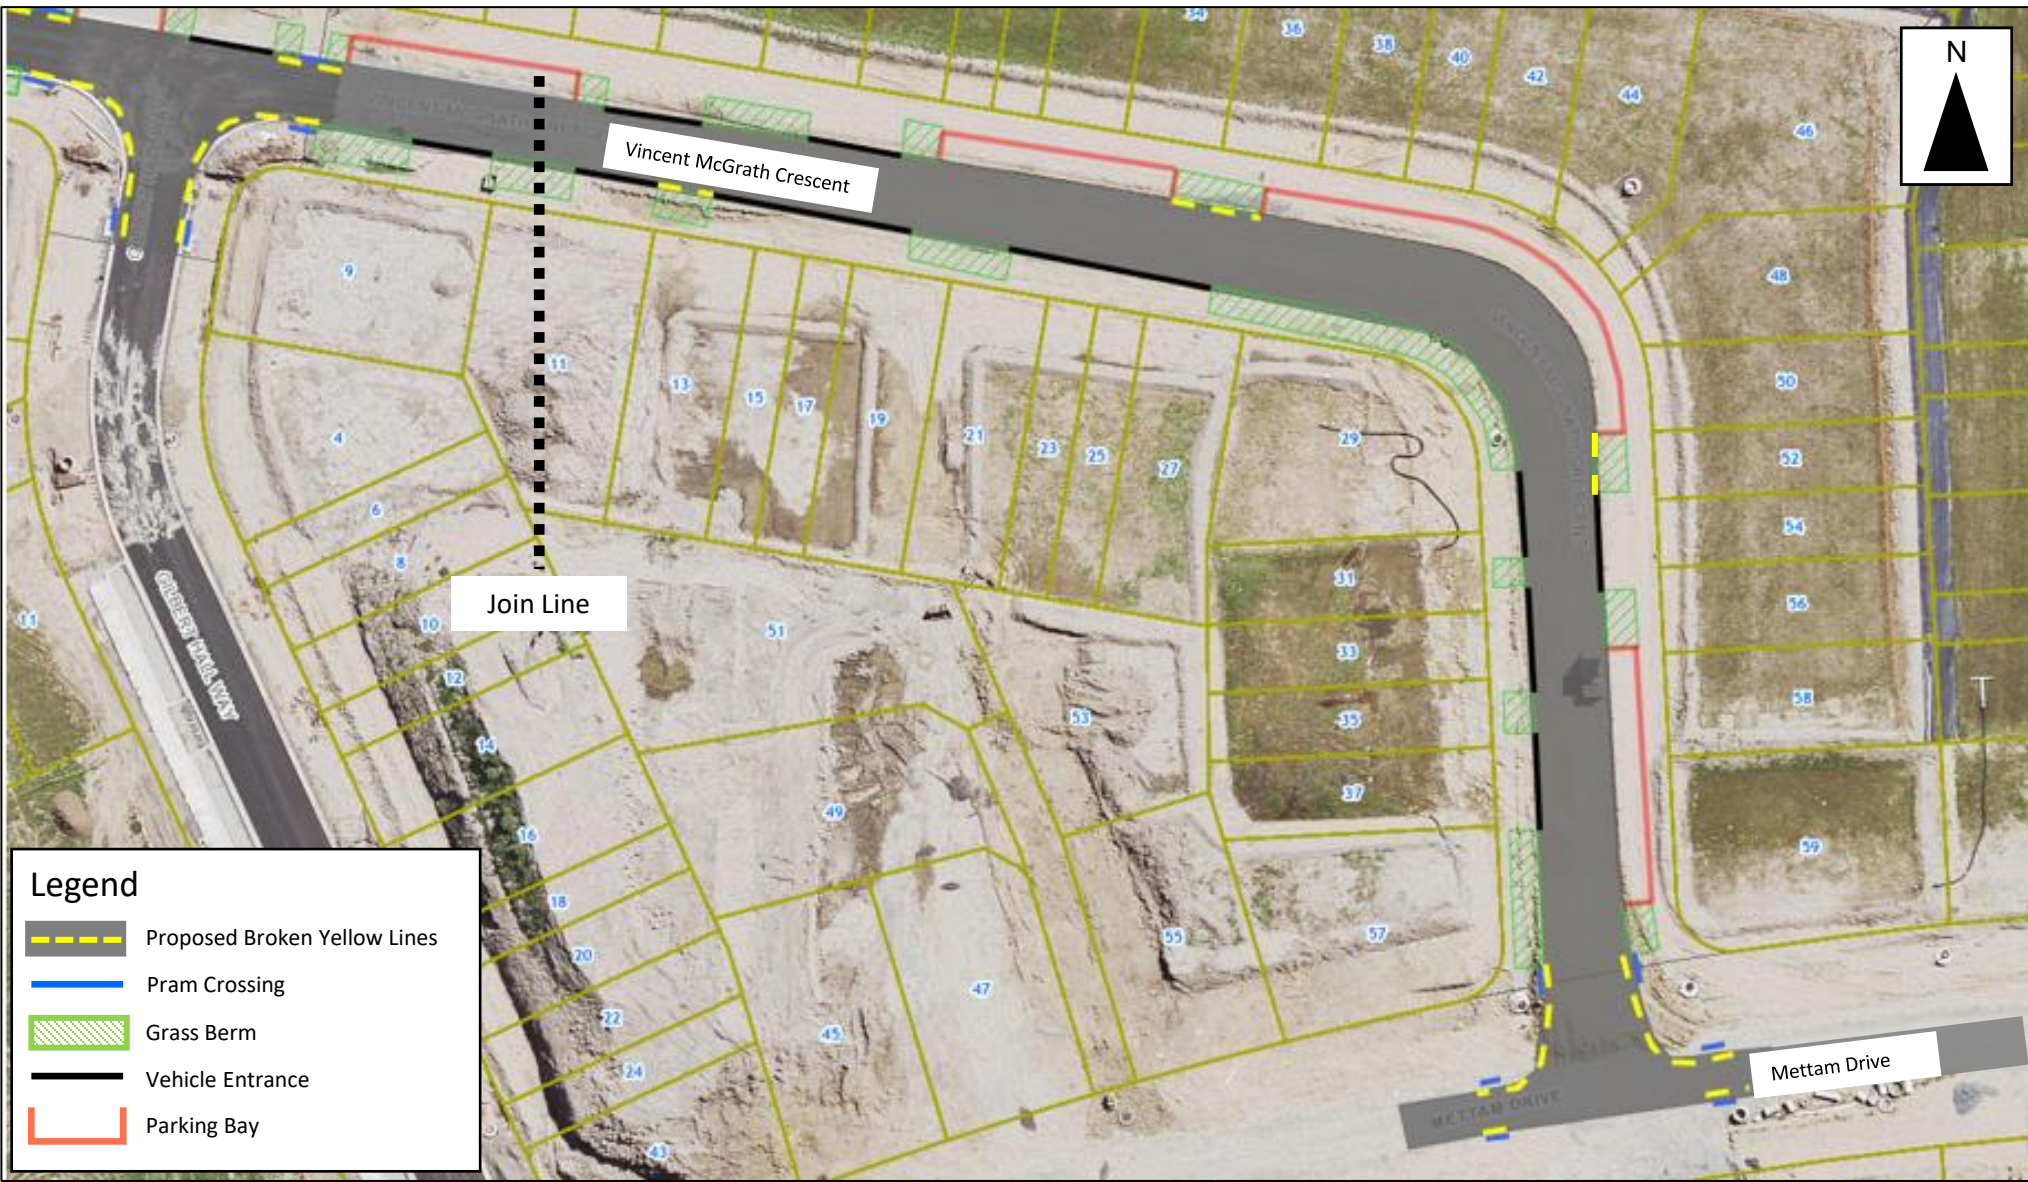

**Legend**

- Proposed Broken Yellow Lines
- Pram Crossing
- Grass Berm
- Vehicle Entrance
- Parking Bay

NOT TO SCALE  
Aerial photograph  
might not reflect  
recent changes.

Page 1 of 2  
Date: 28/04/2022

### Vincent McGrath Crescent, Swanson

Proposed Broken Yellow Lines.

For Information

**Legend**

- Proposed Broken Yellow Lines
- Pram Crossing
- Grass Berm
- Vehicle Entrance
- Parking Bay

NOT TO SCALE  
Aerial photograph  
might not reflect  
recent changes.

#### Proposed Broken Yellow Lines.

For Information