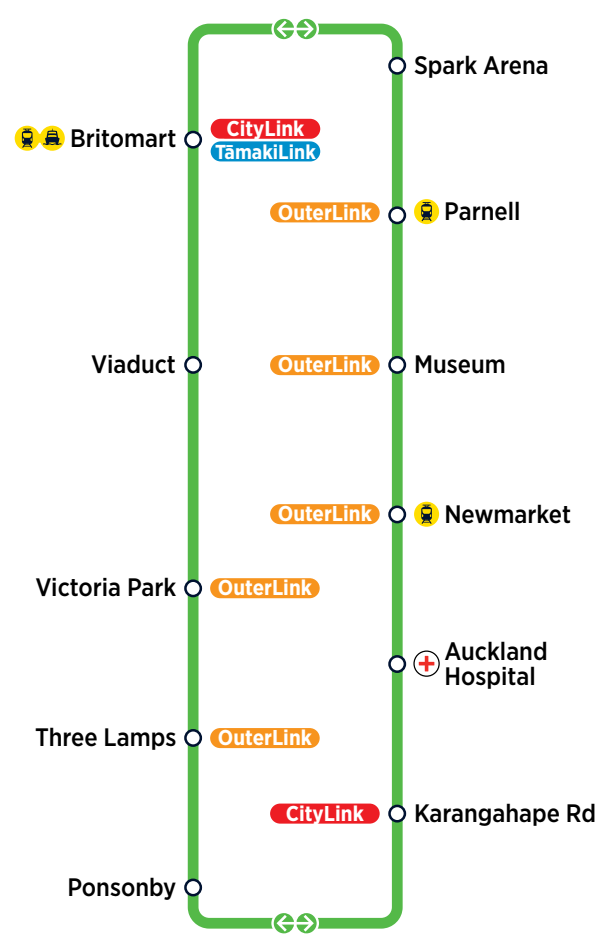

Fare Zones & Boundaries

- Warkworth
- Huapai
- Manukau North
- Hibiscus Coast
- Waitakere
- Manukau South
- Upper North Shore
- City
- Franklin
- Lower North Shore
- Isthmus
- Beachlands
- Helensville
- Waiheke

For more information on fares visit www.AT.govt.nz/fares

Effective 20 March 2022

CityLink

Every 7 to 8 Minutes*

Mon-Fri 06:00 - Midnight
Sat/Sun/Holidays 06:22 - Midnight

InnerLink

Every 10 to 15 Minutes*

Mon-Fri 06:10 - Midnight
Sat/Sun/Holidays 06:20 - Midnight

OuterLink

Every 12 to 15 Minutes*

Mon-Fri 06:00 - Midnight
Sat/Sun/Holidays 06:00 - Midnight

TāmakiLink

Every 15 Minutes*

To Britomart: Mon-Fri 05:30 - 23:20
Sat 05:30 - 23:17
Sun/Holidays 06:00 - 23:15
From Britomart: Mon-Sat 06:10 - 23:55
Sun/Holidays 06:40 - 23:55
(Fri/Sat 01:00, 02:00, 03:00)

Route Map

Tāmaki Link