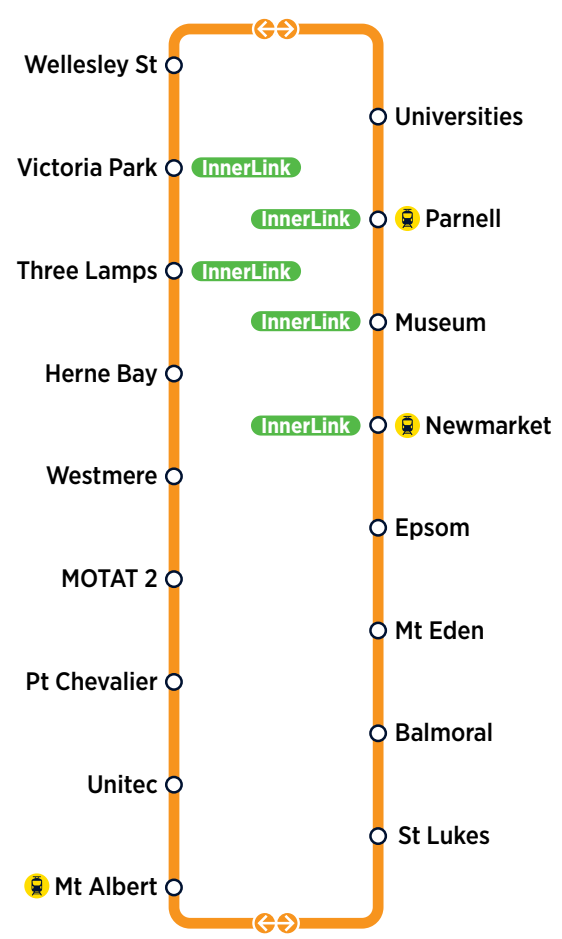

Link Bus

Central Bus Timetable

CityLink

InnerLink

OuterLink

TāmakiLink

Other timetables available in this area that may interest you

Timetable	Routes
Link	CityLink, InnerLink, OuterLink, TāmakiLink
Mt Wellington, Sylvania Park, Pt England	32, 66, 70, 298, 321, 323, 670, 743, 744, 782
Mission Bay, St Heliers, Glendowie, Orakei	Tāmaki Link, 744, 762, 774, 775, 781, 782, 783
Howick, Bucklands Beach, Pakuranga	70, 72C, 72M, 72X, 711, 712, 714, 733, 734, 735
Botany, Mission Heights, Flat Bush	31, 35, 70, 314, 351, 352, 353, 355, 739
Central Isthmus Crosstowns	64, 66, 68, 650, 670
Train timetable	Eastern Line Southern Line Onehunga Line

Fare Zones & Boundaries

- Warkworth
- Huapai
- Manukau North
- Hibiscus Coast
- Waitakere
- Manukau South
- Upper North Shore
- City
- Franklin
- Lower North Shore
- Isthmus
- Beachlands
- Helensville
- Waiheke

For more information on fares visit www.AT.govt.nz/fares

Effective 20 March 2022

CityLink

Every 7 to 8 Minutes*

Mon-Fri 06:00 - Midnight
Sat/Sun/Holidays 06:22 - Midnight

InnerLink

Every 10 to 15 Minutes*

Mon-Fri 06:10 - Midnight
Sat/Sun/Holidays 06:20 - Midnight

OuterLink

Every 12 to 15 Minutes*

Mon-Fri 06:00 - Midnight
Sat/Sun/Holidays 06:00 - Midnight

TāmakiLink

Every 15 Minutes*

To Britomart: Mon-Fri 05:30 - 23:20
Sat 05:30 - 23:17
Sun/Holidays 06:00 - 23:15
From Britomart: Mon-Sat 06:10 - 23:55
Sun/Holidays 06:40 - 23:55
(Fri/Sat 01:00, 02:00, 03:00)