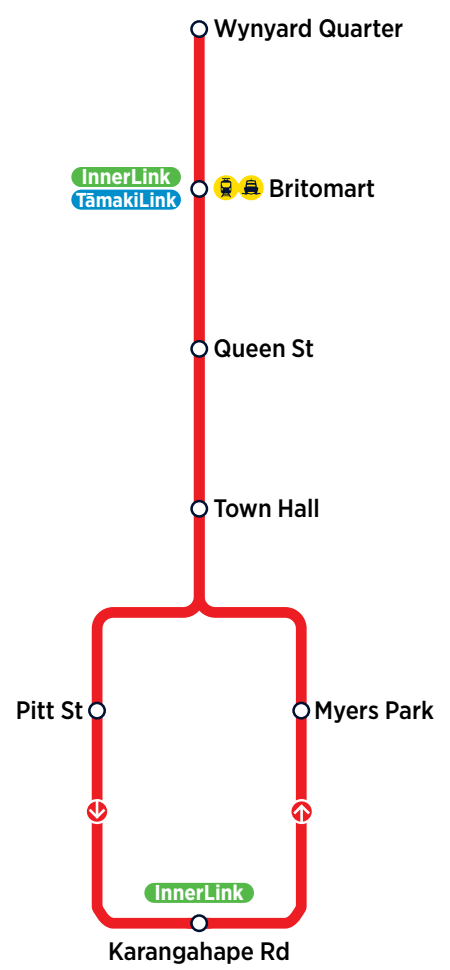

Fare Zones & Boundaries

- Warkworth
- Huapai
- Manukau North
- Hibiscus Coast
- Waitakere
- Manukau South
- Upper North Shore
- City
- Franklin
- Lower North Shore
- Isthmus
- Beachlands
- Helensville
- Waiheke

For more information on fares visit www.AT.govt.nz/fares

Effective 20 March 2022

CityLink

Every 7 to 8 Minutes*

Mon-Fri 06:00 - Midnight
Sat/Sun/Holidays 06:22 - Midnight

InnerLink

Every 10 to 15 Minutes*

Mon-Fri 06:10 - Midnight
Sat/Sun/Holidays 06:20 - Midnight

OuterLink

Every 12 to 15 Minutes*

Mon-Fri 06:00 - Midnight
Sat/Sun/Holidays 06:00 - Midnight

TāmakiLink

Every 15 Minutes*

To Britomart: Mon-Fri 05:30 - 23:20
Sat 05:30 - 23:17
Sun/Holidays 06:00 - 23:15
From Britomart: Mon-Sat 06:10 - 23:55
Sun/Holidays 06:40 - 23:55
(Fri/Sat 01:00, 02:00, 03:00)

Route Map

Tāmaki Link