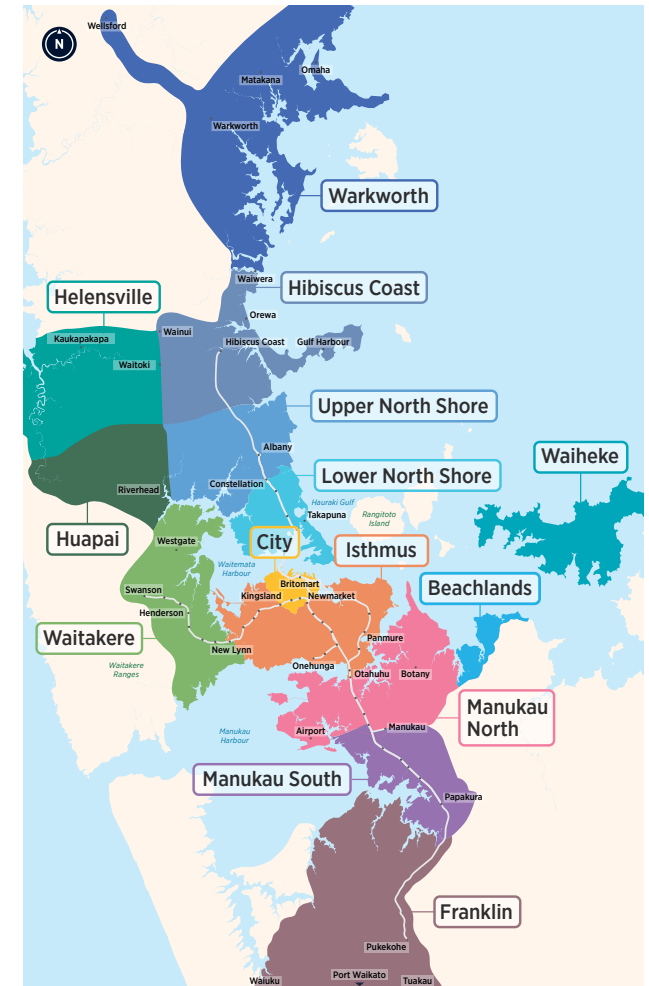

Link Bus

Central Bus Timetable

CityLink

InnerLink

OuterLink

TāmakiLink

Other timetables available in this area that may interest you

Timetable	Routes
Link	CityLink, InnerLink, OuterLink, TāmakiLink
Mt Wellington, Sylvania Park, Pt England	32, 66, 70, 298, 321, 323, 670, 743, 744, 782
Mission Bay, St Heliers, Glendowie, Orakei	Tāmaki Link, 744, 762, 774, 775, 781, 782, 783
Howick, Bucklands Beach, Pakuranga	70, 72C, 72M, 72X, 711, 712, 714, 733, 734, 735
Botany, Mission Heights, Flat Bush	31, 35, 70, 314, 351, 352, 353, 355, 739
Central Isthmus Crosstowns	64, 66, 68, 650, 670
Train timetable	Eastern Line Southern Line Onehunga Line

Fare Zones & Boundaries

- Warkworth
- Huapai
- Manukau North
- Hibiscus Coast
- Waitakere
- Manukau South
- Upper North Shore
- City
- Franklin
- Lower North Shore
- Isthmus
- Beachlands
- Helensville
- Waiheke

OuterLink

Every 12 to 15 Minutes*

Mon-Fri 06:00 - Midnight
Sat/Sun/Holidays 06:00 - Midnight

TāmakiLink

Every 15 Minutes*

To Britomart: Mon-Fri 05:30 - 23:20
Sat 05:30 - 23:17
Sun/Holidays 06:00 - 23:15
From Britomart: Mon-Sat 06:10 - 23:55
Sun/Holidays 06:40 - 23:55
(Fri/Sat 01:00, 02:00, 03:00)

Route Map

Tāmaki Link