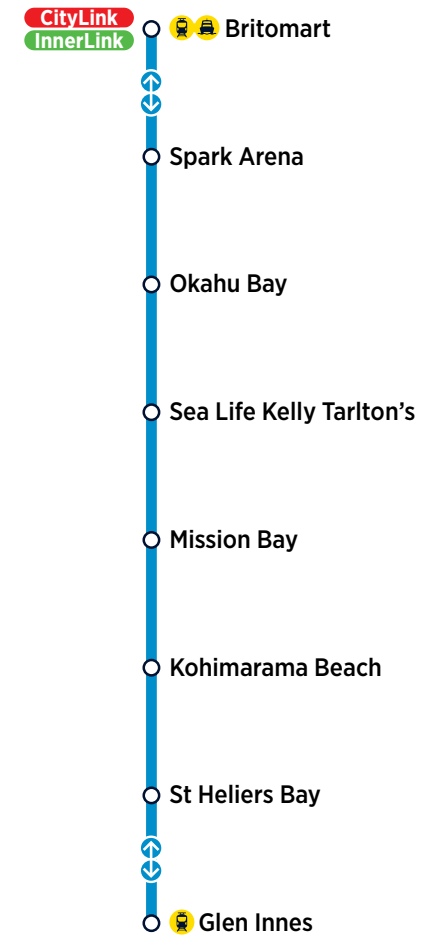

Link Bus

Central Bus Timetable

CityLink

InnerLink

OuterLink

TāmakiLink

Other timetables available in this area that may interest you

Timetable	Routes
Link	CityLink, InnerLink, OuterLink, TāmakiLink
Mt Wellington, Sylvania Park, Pt England	32, 66, 70, 298, 321, 323, 670, 743, 744, 782
Mission Bay, St Heliers, Glendowie, Orakei	Tāmaki Link, 744, 762, 774, 775, 781, 782, 783
Howick, Bucklands Beach, Pakuranga	70, 72C, 72M, 72X, 711, 712, 714, 733, 734, 735
Botany, Mission Heights, Flat Bush	31, 35, 70, 314, 351, 352, 353, 355, 739
Central Isthmus Crosstowns	64, 66, 68, 650, 670
Train timetable	Eastern Line Southern Line Onehunga Line

Fare Zones & Boundaries

- Warkworth
- Huapai
- Manukau North
- Hibiscus Coast
- Waitakere
- Manukau South
- Upper North Shore
- City
- Franklin
- Lower North Shore
- Isthmus
- Beachlands
- Helensville
- Waiheke

For more information on fares visit www.AT.govt.nz/fares

Effective 20 March 2022

CityLink

Every 7 to 8 Minutes*

Mon-Fri 06:00 - Midnight
Sat/Sun/Holidays 06:22 - Midnight

InnerLink

Every 10 to 15 Minutes*

Mon-Fri 06:10 - Midnight
Sat/Sun/Holidays 06:20 - Midnight

OuterLink

Every 12 to 15 Minutes*

Mon-Fri 06:00 - Midnight
Sat/Sun/Holidays 06:00 - Midnight

TāmakiLink

Every 15 Minutes*

To Britomart: Mon-Fri 05:30 - 23:20
Sat 05:30 - 23:17
Sun/Holidays 06:00 - 23:15
From Britomart: Mon-Sat 06:10 - 23:55
Sun/Holidays 06:40 - 23:55
(Fri/Sat 01:00, 02:00, 03:00)