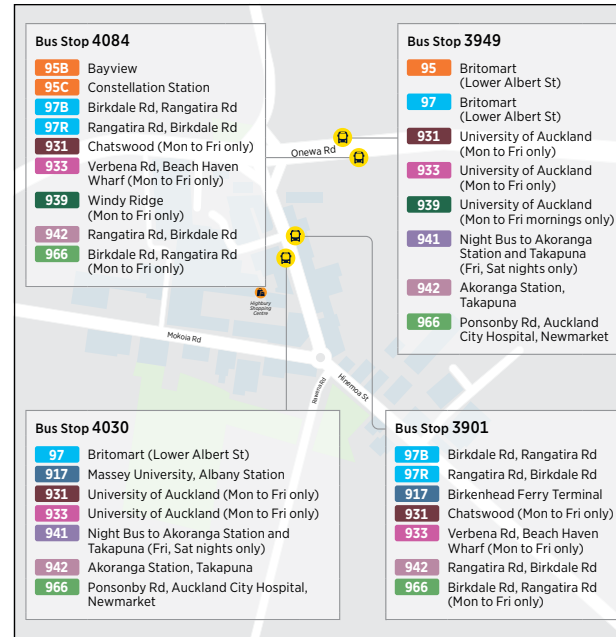

via Akoranga Station, Northcote and Highbury

	Takapuna Transport Centre (Stop 3381)	Akoranga Station (Stop 4085)	Lake Rd / Northcote Shops (Stop 3941)	Highbury Shops (Stop 3901)	Verrans Corner (Stop 4134)	Rangatira Rd / Beach Haven Shops (Stop 4150)	Verrans Corner
Saturday	06:55	06:58	07:04	07:10	07:23	07:30	07:36
	07:25	07:29	07:35	07:42	07:53	08:00	08:07
	07:55	07:59	08:05	08:12	08:23	08:30	08:37
	08:25	08:29	08:35	08:42	08:53	09:00	09:07
	08:55	08:59	09:05	09:12	09:23	09:30	09:37
	09:25	09:29	09:35	09:42	09:53	10:00	10:07
	09:55	09:59	10:07	10:14	10:25	10:30	10:38
Then at the following minutes past each hour	:25	:29	:37	:44	:55	:00	:07
	:55	:59	:07	:14	:25	:30	:37
until	17:55	17:59	18:07	18:14	18:25	18:30	18:37
	18:25	18:29	18:37	18:44	18:55	19:00	19:06
	18:55	18:58	19:05	19:11	19:23	19:30	19:36
	19:25	19:28	19:35	19:41	19:53	20:00	20:06
	19:55	19:58	20:05	20:11	20:23	20:30	20:36
	20:25	20:28	20:35	20:41	20:53	21:00	21:06
	20:55	20:58	21:05	21:11	21:23	21:30	21:36
	21:25	21:28	21:35	21:41	21:47	21:56	22:07
	21:55	21:58	22:05	22:11	22:17	22:26	22:37
	22:25	22:28	22:35	22:41	22:47	22:55	23:05
NB	00:15	00:18	00:23	00:28	00:31	00:36	-
NB	01:15	01:18	01:23	01:28	01:31	01:36	-
NB	02:15	02:18	02:23	02:28	02:31	02:36	-
NB2	03:15	03:18	03:23	03:28	03:33	03:41	-

City - Hobsonville - Beach Haven - Hobsonville - City						
	Downtown Ferry Terminal (Pier 3)	Hobsonville Pt Wharf	Beach Haven Wharf	Hobsonville Pt Wharf	Beach Haven Wharf	Downtown Ferry Terminal (Pier 3)
Sunday and Public Holidays	07:35	08:05	08:20	08:35	08:50	09:20
	09:35	10:05	10:20	10:35	10:50	11:20
	11:35	12:05	12:20	12:35	12:50	13:20
	13:55	14:25	14:40	14:55	15:10	15:40
	16:35	17:05	17:20	17:35	-	18:05
	18:35	19:05	19:20	19:35	-	20:05
	20:35	21:05	21:20	21:35	-	22:05

Route Map

City Map

Akoranga Bus Station

Highbury

Takapuna Transport Centre

Albany Bus Station

Smales Farm Bus Station