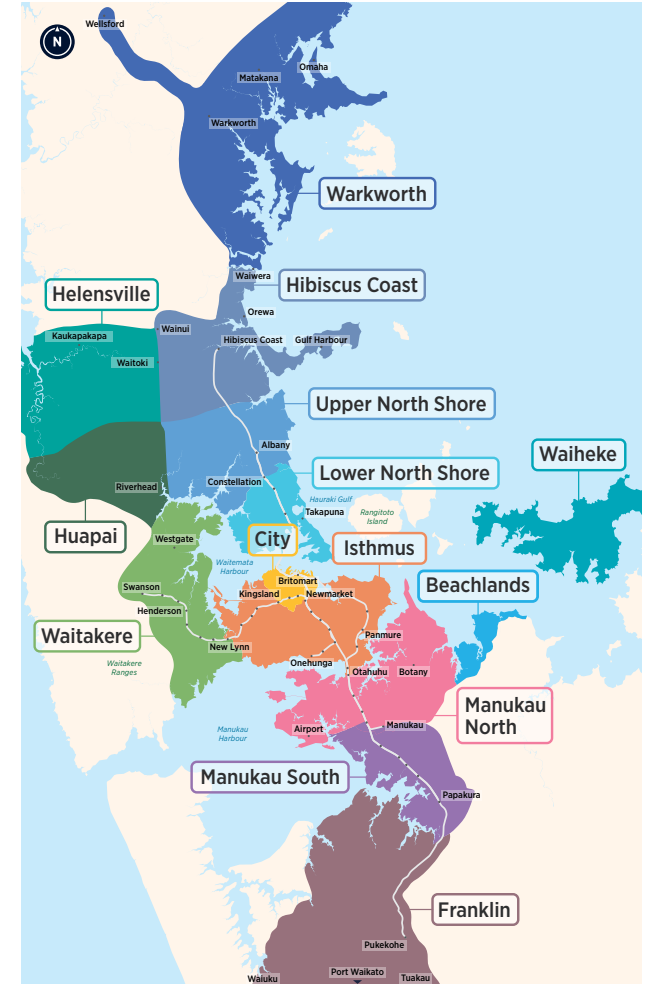

Other timetables available in this area that may interest you

Timetable	Routes
Devonport, Bayswater, Hauraki	801, 802, 805, 806, 807, 814, Devonport Ferry, Bayswater Ferry
Campbells Bay, Sunnynook, Milford, Takapuna	82, 83, 842, 843, 845, 856, 871, 907
Long Bay, Torbay, Browns Bay, Mairangi Bay	83, 856, 861, 865, 878
Glenfield, Bayview, Windy Ridge	95B, 95C, 906, 917, 939, 941, Birkenhead Ferry
Hillcrest, Northcote	923, 924, 926, 928, 942
Greenhithe, Unsworth Heights, Wairau Valley	120, 901, 906, 907
Albany	883, 884, 885, 861, 866, 889, 917
Hibiscus Coast	128, 981, 982, 983, 984, 985, 986, 988, NX1, Gulf Harbour Ferry

Hibiscus Coast Station, Albany Station, Britomart (Lower Albert St) via all Northern Busway stations **NX1**

Albany Station, City universities, Wellesley St via all Northern Busway stations **NX2**

Warkworth **995, 996, 997, 998**

Fare Zones & Boundaries

- Warkworth
- Huapai
- Manukau North
- Hibiscus Coast
- Waitakere
- Manukau South
- Upper North Shore
- City
- Franklin
- Lower North Shore
- Isthmus
- Beachlands
- Helensville
- Waiheke

97B bus travels from Verrans Corner via Birkdale Rd and Rangatira Rd
 97R bus travels from Verrans Corner via Rangatira Rd and Birkdale Rd

917 Birkenhead Wharf to Albany Station

via Glenfield Rd, Albany Highway and Massey University