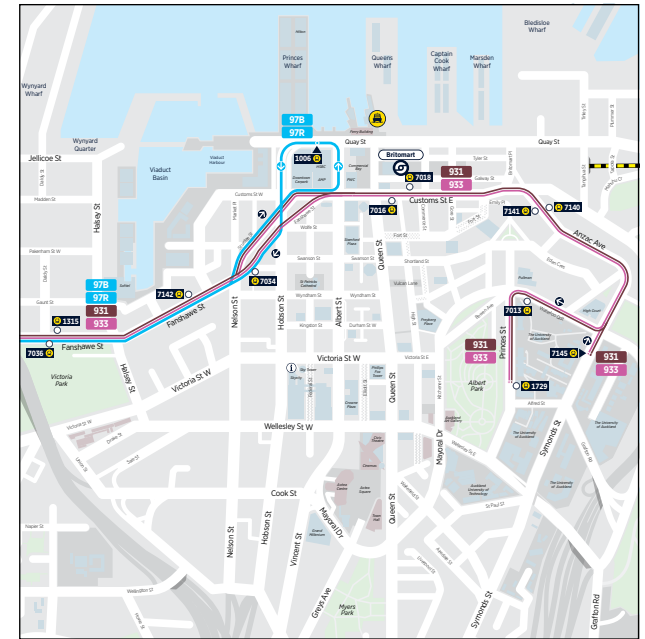

Weekend services from the city to Birkenhead travel via Bayswater.
** On request ferry will stop at Northcote Point. When boarding at the city advise staff if you require to travel to Northcote.
If at Northcote Point make yourself visible and signal the ferry crew.

City / Beach Haven / Hobsonville Ferry

City - Hobsonville - Beach Haven - Hobsonville - City						
	Downtown Ferry Terminal (Pier 7)	Hobsonville Pt Wharf	Beach Haven Wharf	Hobsonville Pt Wharf	Beach Haven Wharf	Downtown Ferry Terminal (Pier 7)
Monday to Friday	-	06:20	06:25	06:30	-	07:00
	06:30	07:00	07:05	07:10	-	07:40
	07:10	07:40	07:45	07:50	-	08:20
	07:50	08:20	08:25	08:30	-	09:00
	08:30	09:00	09:05	09:10	-	09:40
	14:20	14:50	14:55	15:00	-	15:30
	15:00	15:30	15:35	15:40	-	16:10
	15:40	16:10	16:15	16:20	-	16:50
	16:20	16:50	16:55	17:00	-	17:30
	17:00	17:30	17:35	17:40	-	18:10
	17:40	18:10	18:15	18:20	-	18:50
	19:00	19:30	19:35	19:40	-	20:10
	20:20	20:50	20:55	21:00	-	21:30

City - Hobsonville - Beach Haven - Hobsonville - City						
	Downtown Ferry Terminal (Pier 3)	Hobsonville Pt Wharf	Beach Haven Wharf	Hobsonville Pt Wharf	Beach Haven Wharf	Downtown Ferry Terminal (Pier 3)
Saturday	07:35	08:05	08:20	08:35	08:50	09:20
	09:35	10:05	10:20	10:35	10:50	11:20
	11:35	12:05	12:20	12:35	12:50	13:20
	13:55	14:25	14:40	14:55	15:10	15:40
	16:35	17:05	17:20	17:35	-	18:05
	18:35	19:05	19:20	19:35	-	20:05
	20:35	21:05	21:20	21:35	-	22:05
	22:20	22:50	23:05	23:20	-	23:50

Route Map

City Map

Akoranga Bus Station

Highbury

Takapuna Transport Centre

Albany Bus Station

Smales Farm Bus Station