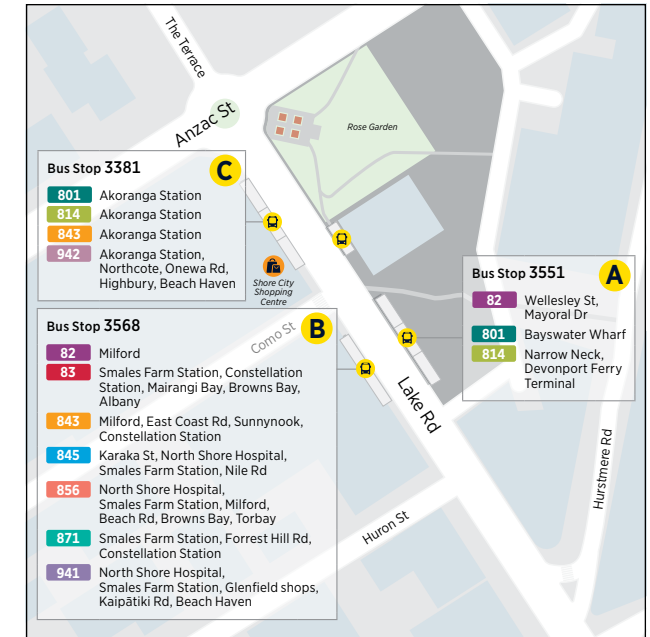

via Akoranga Station, Northcote and Highbury

	Takapuna Transport Centre (Stop 3381)	Akoranga Station (Stop 4085)	Lake Rd / Northcote Shops (Stop 3941)	Highbury Shops (Stop 3901)	Verrans Corner (Stop 4134)	Rangatira Rd / Beach Haven Shops (Stop 4150)	Verrans Corner
Saturday	06:55	06:58	07:04	07:10	07:23	07:30	07:36
	07:25	07:29	07:35	07:42	07:53	08:00	08:07
	07:55	07:59	08:05	08:12	08:23	08:30	08:37
	08:25	08:29	08:35	08:42	08:53	09:00	09:07
	08:55	08:59	09:05	09:12	09:23	09:30	09:37
	09:25	09:29	09:35	09:42	09:53	10:00	10:07
	09:55	09:59	10:07	10:14	10:25	10:30	10:38
Then at the following minutes past each hour	:25	:29	:37	:44	:55	:00	:07
	:55	:59	:07	:14	:25	:30	:37
until	17:55	17:59	18:07	18:14	18:25	18:30	18:37
	18:25	18:29	18:37	18:44	18:55	19:00	19:06
	18:55	18:58	19:05	19:11	19:23	19:30	19:36
	19:25	19:28	19:35	19:41	19:53	20:00	20:06
	19:55	19:58	20:05	20:11	20:23	20:30	20:36
	20:25	20:28	20:35	20:41	20:53	21:00	21:06
	20:55	20:58	21:05	21:11	21:23	21:30	21:36
	21:25	21:28	21:35	21:41	21:47	21:56	22:07
	21:55	21:58	22:05	22:11	22:17	22:26	22:37
	22:25	22:28	22:35	22:41	22:47	22:55	23:05
NB	00:15	00:18	00:23	00:28	00:31	00:36	-
NB	01:15	01:18	01:23	01:28	01:31	01:36	-
NB	02:15	02:18	02:23	02:28	02:31	02:36	-
NB2	03:15	03:18	03:23	03:28	03:33	03:41	-

City - Hobsonville - Beach Haven - Hobsonville - City						
	Downtown Ferry Terminal (Pier 3)	Hobsonville Pt Wharf	Beach Haven Wharf	Hobsonville Pt Wharf	Beach Haven Wharf	Downtown Ferry Terminal (Pier 3)
Sunday and Public Holidays	07:35	08:05	08:20	08:35	08:50	09:20
	09:35	10:05	10:20	10:35	10:50	11:20
	11:35	12:05	12:20	12:35	12:50	13:20
	13:55	14:25	14:40	14:55	15:10	15:40
	16:35	17:05	17:20	17:35	-	18:05
	18:35	19:05	19:20	19:35	-	20:05
	20:35	21:05	21:20	21:35	-	22:05

Route Map

City Map

Akoranga Bus Station

Highbury

Takapuna Transport Centre

Albany Bus Station

Smales Farm Bus Station