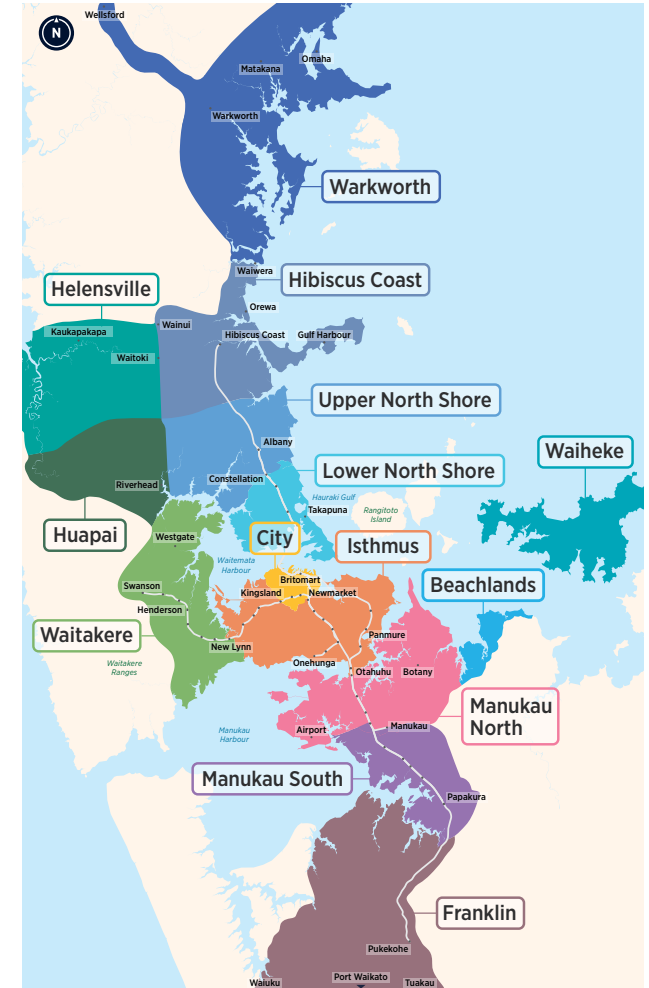

Devonport Bayswater Hauraki

Northern Bus & Ferry Timetable

Routes

- 801** Bayswater Ferry Terminal, Takapuna, Akoranga Station
 - 802** Bayswater, Esmonde Rd, Wellesley St, City Centre (Mayoral Dr) (Monday to Friday peak only)
 - 805** Devonport Ferry Terminal, Ngataranga Rd, Belmont
 - 806** Stanley Point, Devonport Ferry Terminal
 - 807** Cheltenham, Devonport Ferry Terminal
 - 814** Devonport Ferry Terminal, Narrow Neck, Takapuna, Akoranga Station
- Devonport to City Ferry
Bayswater to City Ferry
Devonport to Waiheke Island Ferry

Other timetables available in this area that may interest you

Timetable	Routes
801	Campbells Bay, Sunnynook, Milford, Takapuna 82, 83, 842, 843, 845, 856, 871, 907
802	Long Bay, Torbay, Browns Bay, Mairangi Bay 83, 856, 861, 865, 878
805	Beach Haven, Birkenhead 97B, 97R, 917, 931, 933, 941, 942, 966, Beach Haven Ferry, Birkenhead Ferry
806	Glenfield, Bayview, Windy Ridge 95B, 95C, 906, 917, 939, 941, Birkenhead Ferry
807	Hillcrest, Northcote 923, 924, 926, 928, 942
807	Greenhithe, Unsworth Heights, Wairau Valley 120, 901, 906, 907
814	Albany 883, 884, 885, 861, 866, 889, 917
814	Hibiscus Coast 981, 982, 983, 984, 985, 986, 987, 988, NX1, Gulf Harbour Ferry
	Hibiscus Coast Station, Albany Station, Britomart (Lower Albert St) via all Northern Busway stations NX1
	Albany Station, City universities, Wellesley St via all Northern Busway stations NX2
	Warkworth 995, 996

Fare Zones & Boundaries

- Warkworth
- Hibiscus Coast
- Upper North Shore
- Lower North Shore
- Helensville
- Huapai
- Waitakere
- City
- Isthmus
- Waiheke
- Manukau North
- Manukau South
- Franklin
- Beachlands