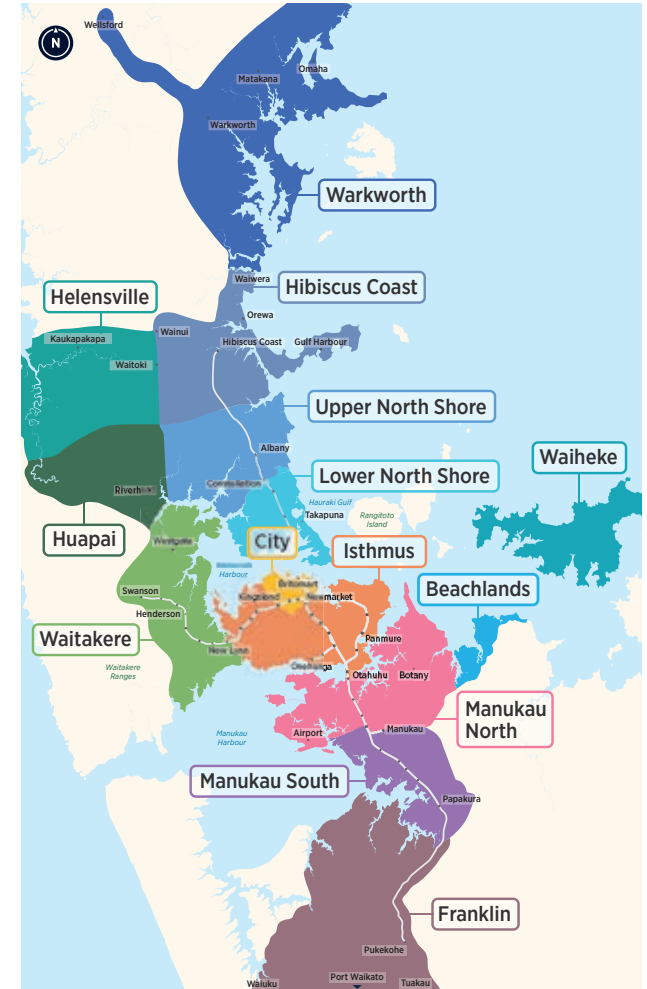

Avondale New Lynn Rosebank Rd New North Rd

Central Bus Timetable

- ▶▶ 20
- 22A
- 22N
- 22R
- 209

Routes

- 20 St Lukes, Kingsland, Ponsonby, Wynyard Quarter
- 22A, 22N, 22R New Lynn, Rosebank Rd, Avondale, New North Rd to City
- 22A, 22N, 22R City to New North Rd, Avondale, Rosebank Rd, New Lynn
- 209 Titirangi, Green Bay, Blockhouse Bay, Mt Albert, New North Rd, Bond St, City (Monday to Friday peak only)

Other timetables available in this area that may interest you

Timetable	Routes
Link	CityLink, InnerLink, OuterLink, TāmakiLink
Central Isthmus Crosstowns	64, 66, 68, 650, 670
Sandringham Rd	24B, 24R, 24W
Dominion Rd	25B, 25L, 252, 253
Mt Eden Rd	27H, 27T, 27W, 64
Train timetable	Western Line

Fare Zones & Boundaries

- Warkworth
- Huapai
- Manukau North
- Hibiscus Coast
- Waitakere
- Manukau South
- Upper North Shore
- City
- Franklin
- Lower North Shore
- Isthmus
- Beachlands
- Helensville
- Waiheke

Route Map

Avondale

City Centre

New Lynn

Wynyard Quarter