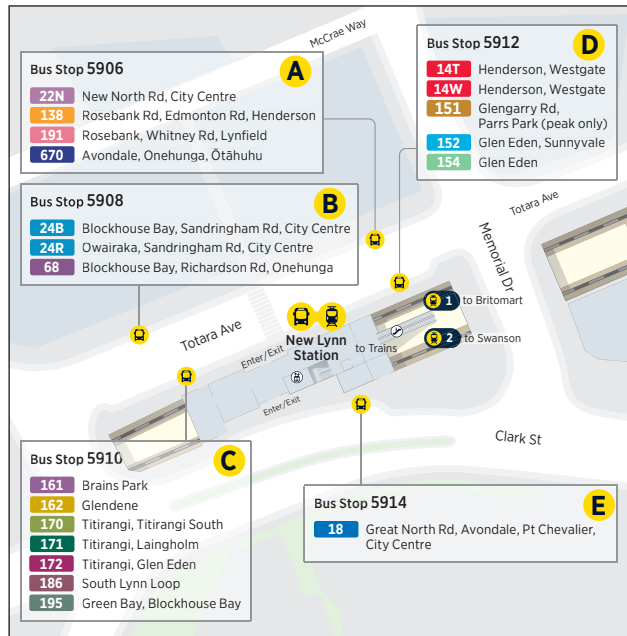

FREQUENT >>>

20 Wynyard Quarter to St Lukes
via Ponsonby and Kingsland

	Wynyard Quarter / Jellicoe St (Stop 1061)	Kingsland (Stop 8210)	St Lukes / Morningside Dr
Monday to Friday	06:45	07:00	07:08
	07:00	07:15	07:23
	07:15	07:30	07:38
	07:30	07:45	07:53
	07:43	08:01	08:11
	07:58	08:16	08:26
	08:14	08:34	08:45
	08:30	08:50	09:01
	08:45	09:03	09:13
	Then at the following minutes past each hour	:00	:17
:15		:32	:54
:30		:47	:09
:45		:02	:24
until	14:45	15:02	15:10
	15:00	15:18	15:28
	15:15	15:36	15:48
	15:30	15:51	16:03
	15:45	16:06	16:18
	16:00	16:21	16:33
	16:15	16:36	16:48
	16:30	16:51	17:03
	16:45	17:06	17:18
	17:00	17:23	17:37
	17:15	17:39	17:52
	17:30	17:54	18:07
	17:45	18:07	18:19
	18:00	18:20	18:32
	18:15	18:35	18:45
	18:30	18:46	18:55
	18:45	19:01	19:10
	19:00	19:16	19:25
	19:15	19:31	19:37
	19:35	19:51	19:57
19:55	20:11	20:17	
20:15	20:31	20:37	
20:35	20:49	20:55	
20:55	21:09	21:15	
21:15	21:29	21:34	
21:35	21:47	21:54	
21:55	22:07	22:14	
22:15	22:27	22:34	
22:35	22:47	22:53	
22:55	23:07	23:13	
23:15	23:27	23:33	
23:35	23:47	23:53	

PEAK ONLY (MONDAY - FRIDAY)

209

City Centre to Titirangi

via New North Rd and Green Bay

	Albert St/Mills Ln (Stop 1008)	Mt Albert Shops (Stop 8230)	Blockhouse Bay (Stop 8584)	Green Bay High School (Stop 5238)	Titirangi Shops
Monday to Friday only	15:00	15:23	15:40	15:50	15:55
	15:40	16:05	16:22	16:32	16:37
	16:10	16:35	16:52	17:02	17:07
	16:40	17:05	17:22	17:32	17:37
	17:10	17:38	17:56	18:07	18:12
	17:40	18:06	18:22	18:32	18:37
	18:10	18:34	18:50	18:59	19:04

Route Map

Avondale

City Centre

New Lynn

Wynyard Quarter