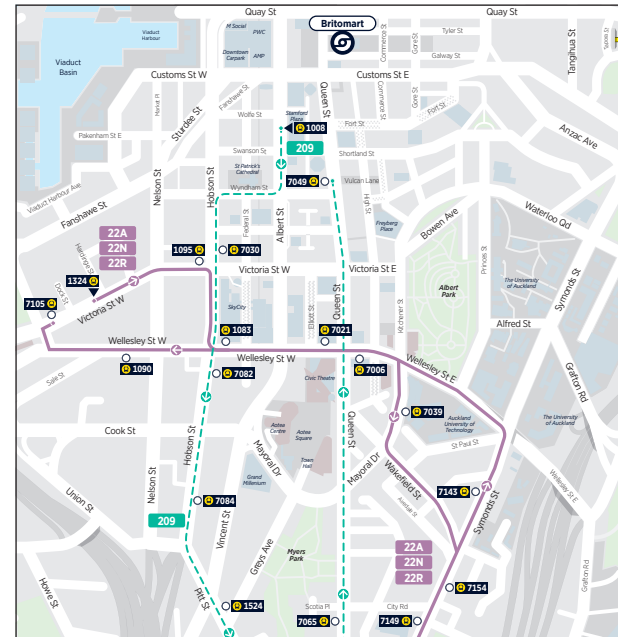

FREQUENT >>>

20 Wynyard Quarter to St Lukes
via Ponsonby and Kingsland

	Wynyard Quarter / Jellicoe St (Stop 1061)	Kingsland (Stop 8210)	St Lukes / Morningside Dr
Monday to Friday	06:45	07:00	07:08
	07:00	07:15	07:23
	07:15	07:30	07:38
	07:30	07:45	07:53
	07:43	08:01	08:11
	07:58	08:16	08:26
	08:14	08:34	08:45
	08:30	08:50	09:01
	08:45	09:03	09:13
	Then at the following minutes past each hour	:00	:17
:15		:32	:54
:30		:47	:09
:45		:02	:24
until	14:45	15:02	15:10
	15:00	15:18	15:28
	15:15	15:36	15:48
	15:30	15:51	16:03
	15:45	16:06	16:18
	16:00	16:21	16:33
	16:15	16:36	16:48
	16:30	16:51	17:03
	16:45	17:06	17:18
	17:00	17:23	17:37
	17:15	17:39	17:52
	17:30	17:54	18:07
	17:45	18:07	18:19
	18:00	18:20	18:32
	18:15	18:35	18:45
	18:30	18:46	18:55
	18:45	19:01	19:10
	19:00	19:16	19:25
	19:15	19:31	19:37
	19:35	19:51	19:57
19:55	20:11	20:17	
20:15	20:31	20:37	
20:35	20:49	20:55	
20:55	21:09	21:15	
21:15	21:29	21:34	
21:35	21:47	21:54	
21:55	22:07	22:14	
22:15	22:27	22:34	
22:35	22:47	22:53	
22:55	23:07	23:13	
23:15	23:27	23:33	
23:35	23:47	23:53	

PEAK ONLY (MONDAY - FRIDAY)

209

City Centre to Titirangi

via New North Rd and Green Bay

	Albert St/Mills Ln (Stop 1008)	Mt Albert Shops (Stop 8230)	Blockhouse Bay (Stop 8584)	Green Bay High School (Stop 5238)	Titirangi Shops
Monday to Friday only	15:00	15:23	15:40	15:50	15:55
	15:40	16:05	16:22	16:32	16:37
	16:10	16:35	16:52	17:02	17:07
	16:40	17:05	17:22	17:32	17:37
	17:10	17:38	17:56	18:07	18:12
	17:40	18:06	18:22	18:32	18:37
	18:10	18:34	18:50	18:59	19:04

Route Map

Avondale

City Centre

New Lynn

Wynyard Quarter