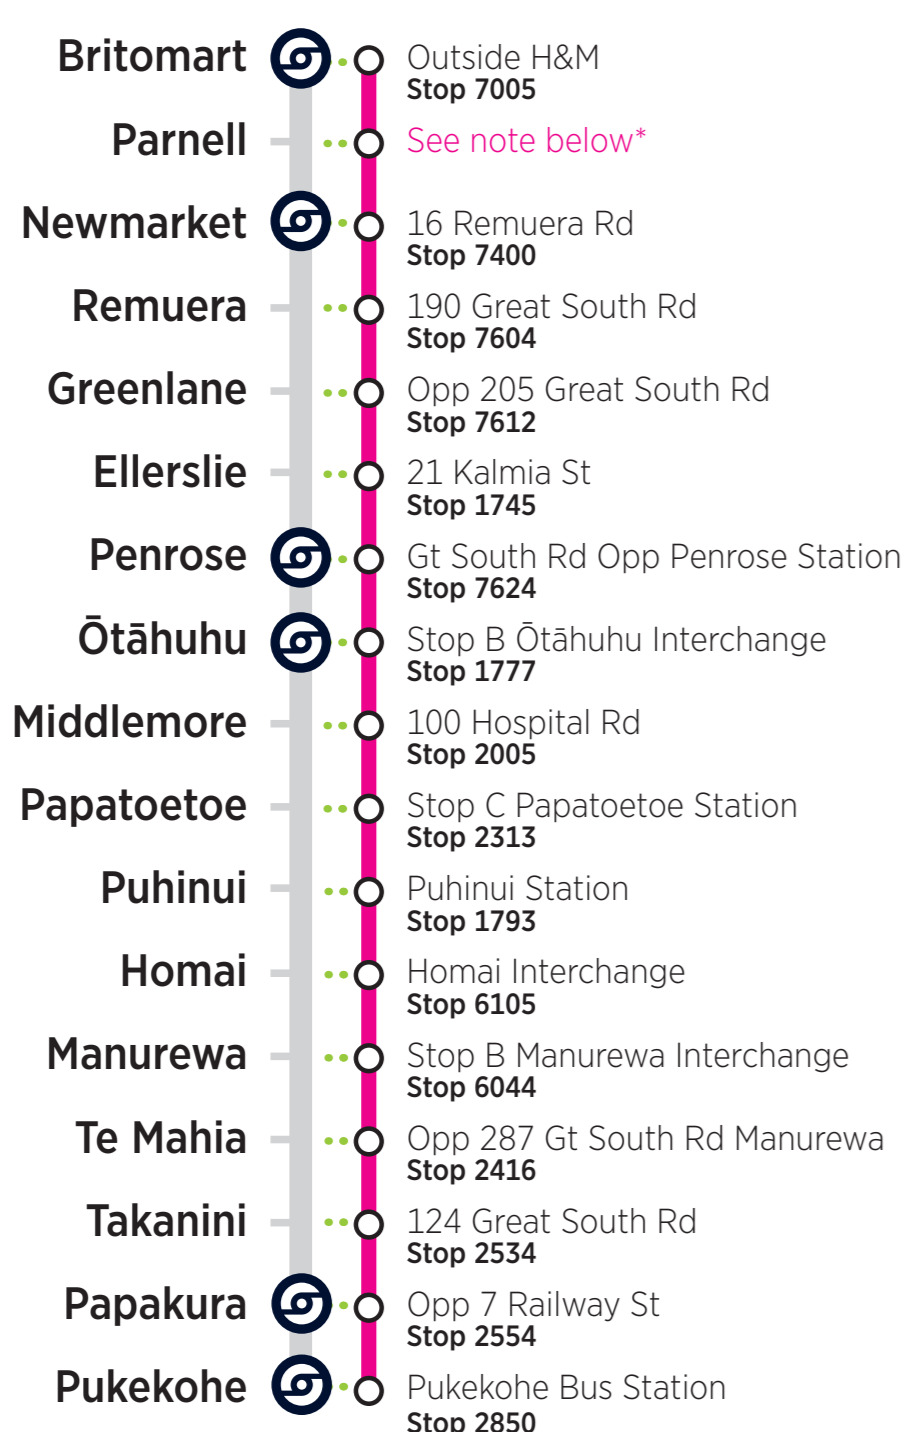

Towards Papakura, Pukekohe

STATION	Britomart	Parnell	Newmarket	Remuera	Greenlane	Ellerslie	Penrose	Ōtāhuhu	Middlemore	Papatoetoe	Puhinui	Homai	Manurewa	Te Mahia	Takanini	Papakura	Pukekohe
RAIL BUS STOP	Outside H&M Stop 7005	-	16 Remuera Rd Stop 7400	190 Great South Rd Stop 7604	Opposite 205 Great South Rd Stop 7612	21 Kalmia St Stop 1745	Great South Rd opposite Penrose Station Stop 7624	Stop B Ōtāhuhu Interchange Stop 1777	100 Hospital Rd Stop 2005	Stop C Papatoetoe Station Stop 2313	Puhinui Station Stop 1793	Homai Interchange Stop 6105	Stop B Manurewa Interchange Stop 6044	Opposite 287 Great South Rd Stop 2416	124 Great South Rd Stop 2534	Opposite 7 Railway St Stop 2554	Pukekohe Bus Station Stop 2850
RBS	06:32	-	06:45	06:49	06:51	06:55	06:59	07:10	07:15	07:20	07:25	07:32	07:39	07:43	07:47	07:56	08:20
RBS	07:32	-	07:45	07:49	07:51	07:55	07:59	08:10	08:15	08:20	08:25	08:32	08:39	08:43	08:47	08:56	09:20
RBS	08:32	-	08:45	08:49	08:51	08:55	08:59	09:10	09:15	09:20	09:25	09:32	09:39	09:43	09:47	09:56	10:20
RBS	09:32	-	09:45	09:49	09:51	09:55	09:59	10:10	10:15	10:20	10:25	10:32	10:39	10:43	10:47	10:56	11:20
RBS	10:32	-	10:45	10:49	10:51	10:55	10:59	11:10	11:15	11:20	11:25	11:32	11:39	11:43	11:47	11:56	12:20
RBS	11:32	-	11:45	11:49	11:51	11:55	11:59	12:10	12:15	12:20	12:25	12:32	12:39	12:43	12:47	12:56	13:20
RBS	12:32	-	12:45	12:49	12:51	12:55	12:59	13:10	13:15	13:20	13:25	13:32	13:39	13:43	13:47	13:56	14:20
RBS	13:32	-	13:45	13:49	13:51	13:55	13:59	14:10	14:15	14:20	14:25	14:32	14:39	14:43	14:47	14:56	15:20
RBS	14:32	-	14:45	14:49	14:51	14:55	14:59	15:10	15:15	15:20	15:25	15:32	15:39	15:43	15:47	15:56	16:20
RBS	15:32	-	15:45	15:49	15:51	15:55	15:59	16:10	16:15	16:20	16:25	16:32	16:39	16:43	16:47	16:56	17:20
RBS	16:32	-	16:45	16:49	16:51	16:55	16:59	17:10	17:15	17:20	17:25	17:32	17:39	17:43	17:47	17:56	18:20
RBS	17:32	-	17:45	17:49	17:51	17:55	17:59	18:10	18:15	18:20	18:25	18:32	18:39	18:43	18:47	18:56	19:20
RBS	18:32	-	18:45	18:49	18:51	18:55	18:59	19:10	19:15	19:20	19:25	19:32	19:39	19:43	19:47	19:56	20:20
RBS	19:32	-	19:45	19:49	19:51	19:55	19:59	20:10	20:15	20:20	20:25	20:32	20:39	20:43	20:47	20:56	21:20
RBS	20:32	-	20:45	20:49	20:51	20:55	20:59	21:10	21:15	21:20	21:25	21:32	21:39	21:43	21:47	21:56	22:20
RBS	21:32	-	21:45	21:49	21:51	21:55	21:59	22:10	22:15	22:20	22:25	22:32	22:39	22:43	22:47	22:56	23:20
RBS	22:32	-	22:45	22:49	22:51	22:55	22:59	23:10	23:15	23:20	23:25	23:32	23:39	23:43	23:47	23:56	00:20
Trips below operating Saturday only																	
RBS	23:32	-	23:45	23:49	23:51	23:55	23:59	00:10	00:15	00:20	00:25	00:32	00:39	00:43	00:47	00:56	01:20

* Rail buses do not stop at Parnell Station due to lack of suitable bus access. Please catch a regular bus from Parnell.