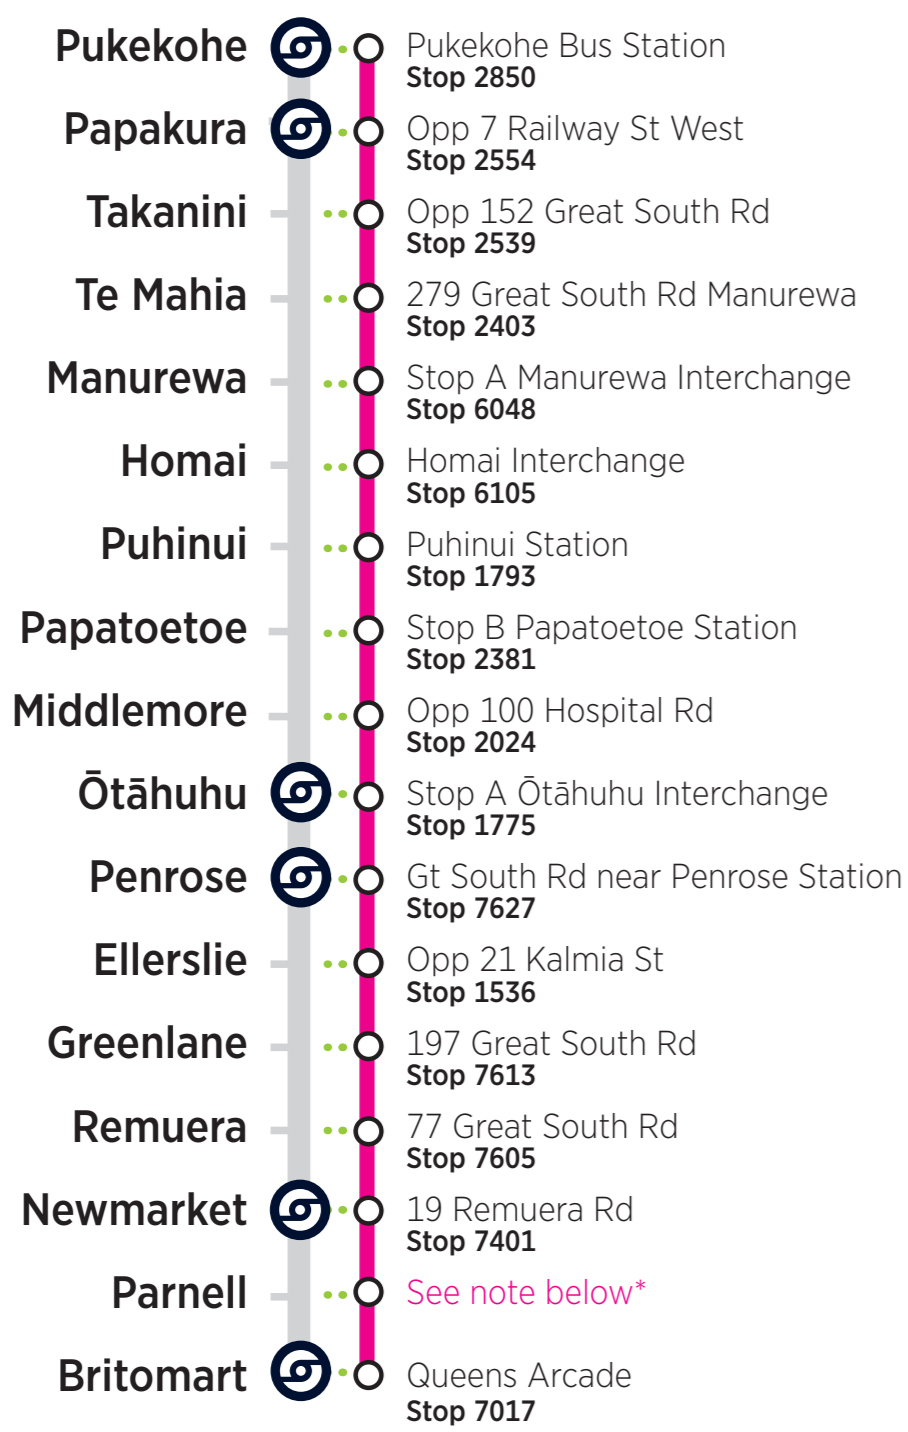

Southern Line

Rail Bus & Train Timetable

Saturday 9 and Sunday 10 July 2022

Rail buses replace trains between Britomart and Pukekohe

Towards Britomart City Centre

STATION	Pukekohe	Papakura	Takanini	Te Mahia	Manurewa	Homai	Puhinui	Papatoetoe	Middlemore	Ōtāhuhu	Penrose	Ellerslie	Greenlane	Remuera	Newmarket	Parnell	Britomart
RAIL BUS STOP	Pukekohe Bus Station Stop 2850	Opposite 7 Railway St West Stop 2554	Opposite 152 Great South Rd Stop 2539	279 Great South Rd Stop 2403	Stop A Manurewa Interchange Stop 6048	Homai Interchange Stop 6105	Puhinui Station Stop 1793	Stop B Papatoetoe Station Stop 2381	Opposite 100 Hospital Rd Stop 2024	Stop A Ōtāhuhu Interchange Stop 1775	Great South Rd near Penrose Station Stop 7627	Opposite 21 Kalmia St Stop 1536	197 Great South Rd Stop 7613	77 Great South Rd Stop 7605	19 Remuera Rd Stop 7401	-	Queens Arcade Stop 7017
RBS	06:16	06:40	06:49	06:53	06:57	07:04	07:11	07:16	07:21	07:26	07:37	07:41	07:45	07:47	07:51	-	08:04
RBS	07:16	07:40	07:49	07:53	07:57	08:04	08:11	08:16	08:21	08:26	08:37	08:41	08:45	08:47	08:51	-	09:04
RBS	08:16	08:40	08:49	08:53	08:57	09:04	09:11	09:16	09:21	09:26	09:37	09:41	09:45	09:47	09:51	-	10:04
RBS	09:16	09:40	09:49	09:53	09:57	10:04	10:11	10:16	10:21	10:26	10:37	10:41	10:45	10:47	10:51	-	11:04
RBS	10:16	10:40	10:49	10:53	10:57	11:04	11:11	11:16	11:21	11:26	11:37	11:41	11:45	11:47	11:51	-	12:04
RBS	11:16	11:40	11:49	11:53	11:57	12:04	12:11	12:16	12:21	12:26	12:37	12:41	12:45	12:47	12:51	-	13:04
RBS	12:16	12:40	12:49	12:53	12:57	13:04	13:11	13:16	13:21	13:26	13:37	13:41	13:45	13:47	13:51	-	14:04
RBS	13:16	13:40	13:49	13:53	13:57	14:04	14:11	14:16	14:21	14:26	14:37	14:41	14:45	14:47	14:51	-	15:04
RBS	14:16	14:40	14:49	14:53	14:57	15:04	15:11	15:16	15:21	15:26	15:37	15:41	15:45	15:47	15:51	-	16:04
RBS	15:16	15:40	15:49	15:53	15:57	16:04	16:11	16:16	16:21	16:26	16:37	16:41	16:45	16:47	16:51	-	17:04
RBS	16:16	16:40	16:49	16:53	16:57	17:04	17:11	17:16	17:21	17:26	17:37	17:41	17:45	17:47	17:51	-	18:04
RBS	17:16	17:40	17:49	17:53	17:57	18:04	18:11	18:16	18:21	18:26	18:37	18:41	18:45	18:47	18:51	-	19:04
RBS	18:16	18:40	18:49	18:53	18:57	19:04	19:11	19:16	19:21	19:26	19:37	19:41	19:45	19:47	19:51	-	20:04
RBS	19:16	19:40	19:49	19:53	19:57	20:04	20:11	20:16	20:21	20:26	20:37	20:41	20:45	20:47	20:51	-	21:04
RBS	20:06	20:30	20:39	20:43	20:47	20:54	21:01	21:06	21:11	21:16	21:27	21:31	21:35	21:37	21:41	-	21:54
RBS	21:06	21:30	21:39	21:43	21:47	21:54	22:01	22:06	22:11	22:16	22:27	22:31	22:35	22:37	22:41	-	22:54
RBS	22:06	22:30	22:39	22:43	22:47	22:54	23:01	23:06	23:11	23:16	23:27	23:31	23:35	23:37	23:41	-	23:54
Trips below operating Saturday only																	
RBS	23:06	23:30	23:39	23:43	23:47	23:54	00:01	00:06	00:11	00:16	00:27	00:31	00:35	00:37	00:41	-	00:54
RBS	00:06	00:30	00:39	00:43	00:47	00:54	01:01	01:06	01:11	01:16	01:27	01:31	01:35	01:37	01:41	-	01:54

* Rail buses do not stop at Parnell Station due to lack of suitable bus access. Please catch a regular bus from Parnell.