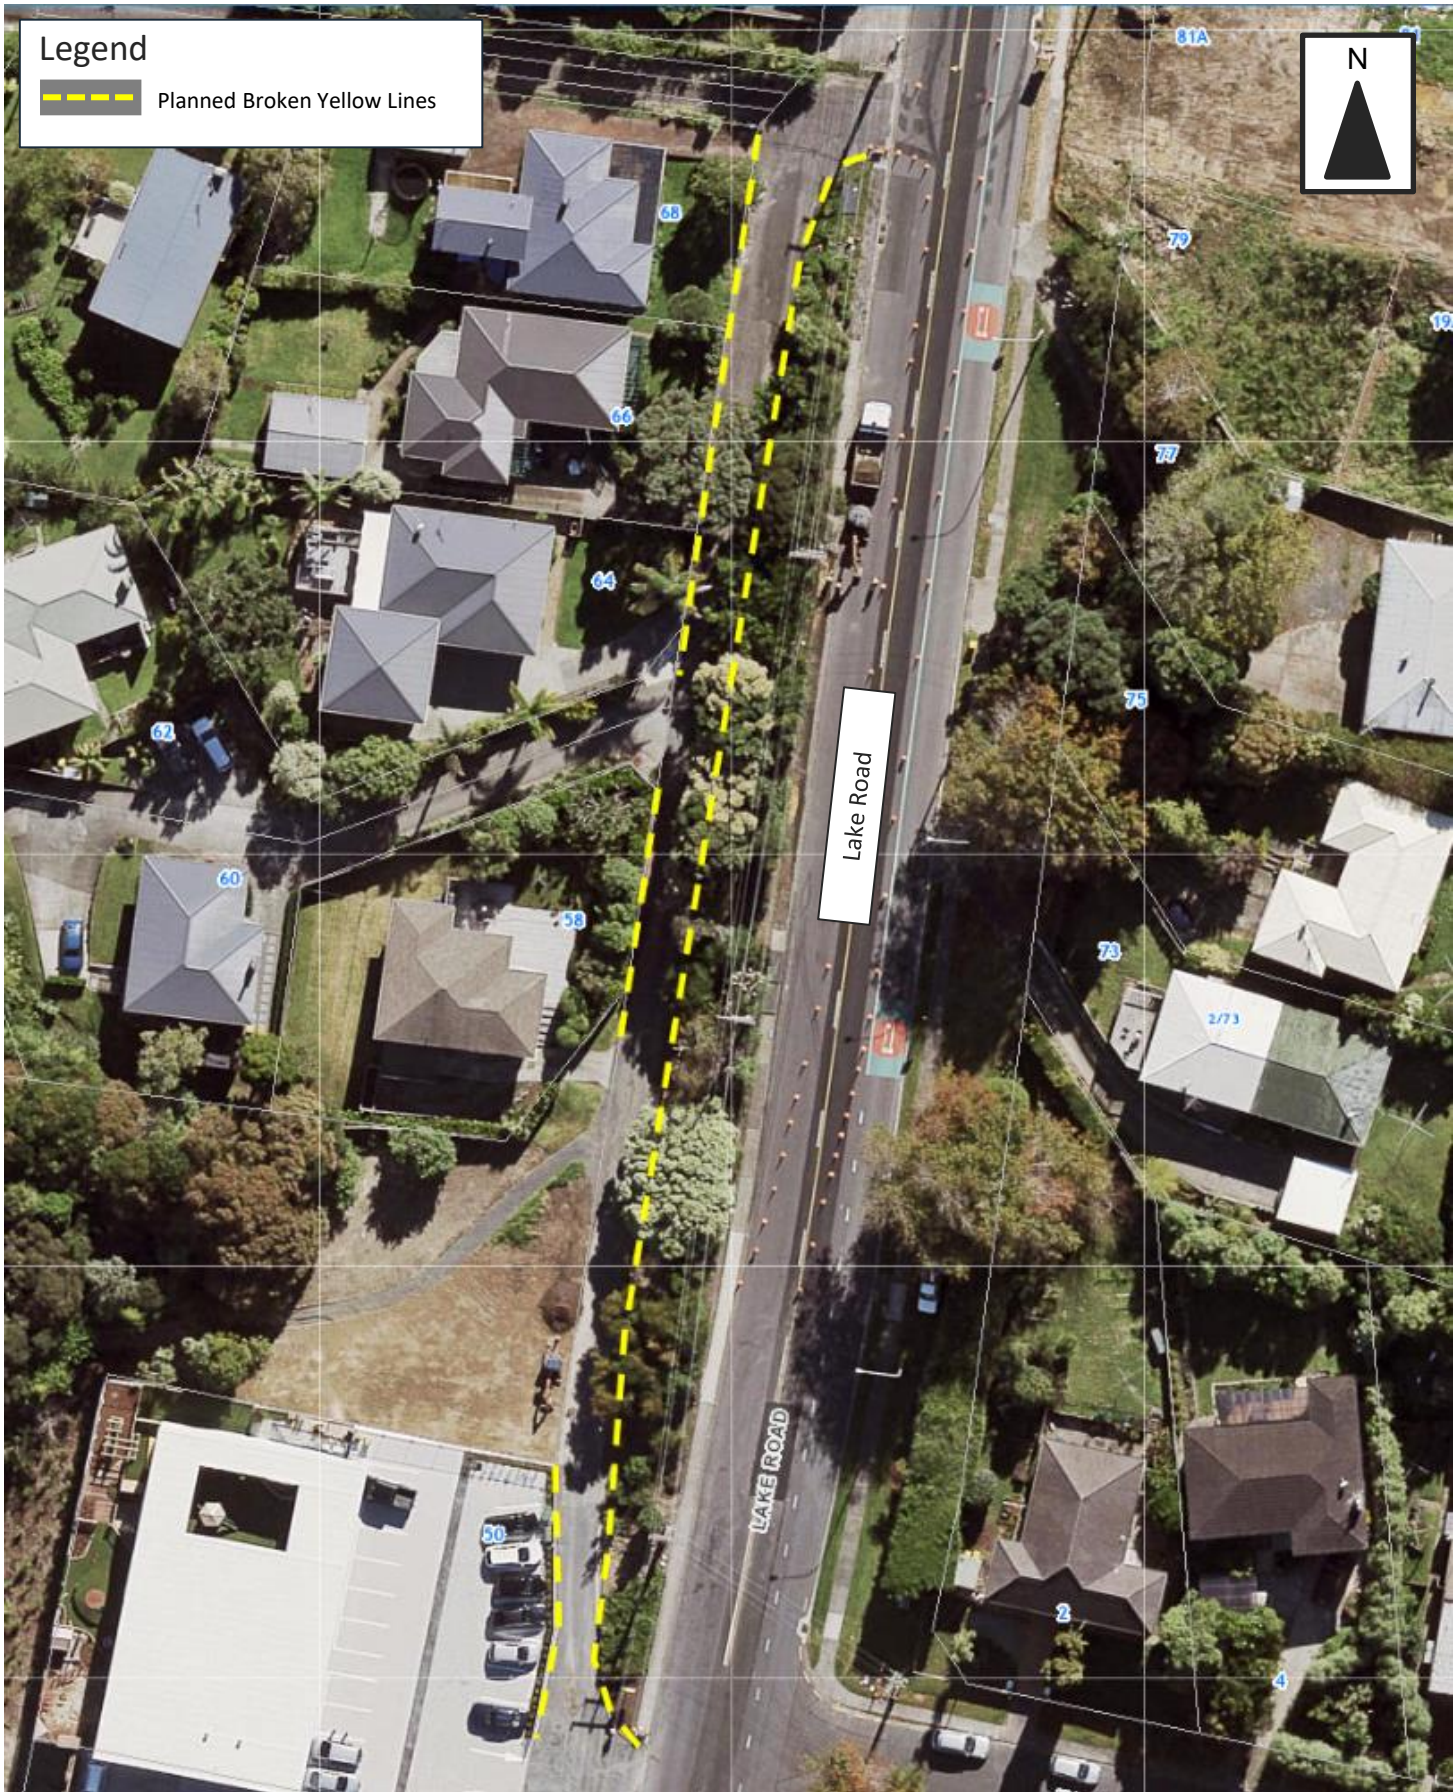

Legend

 Planned Broken Yellow Lines

NOT TO SCALE

Page 1 of 1

Aerial photograph might not reflect recent changes

Lake Road, Northcote  
Planned Broken Yellow Lines

Date: 28/07/2022

For Update