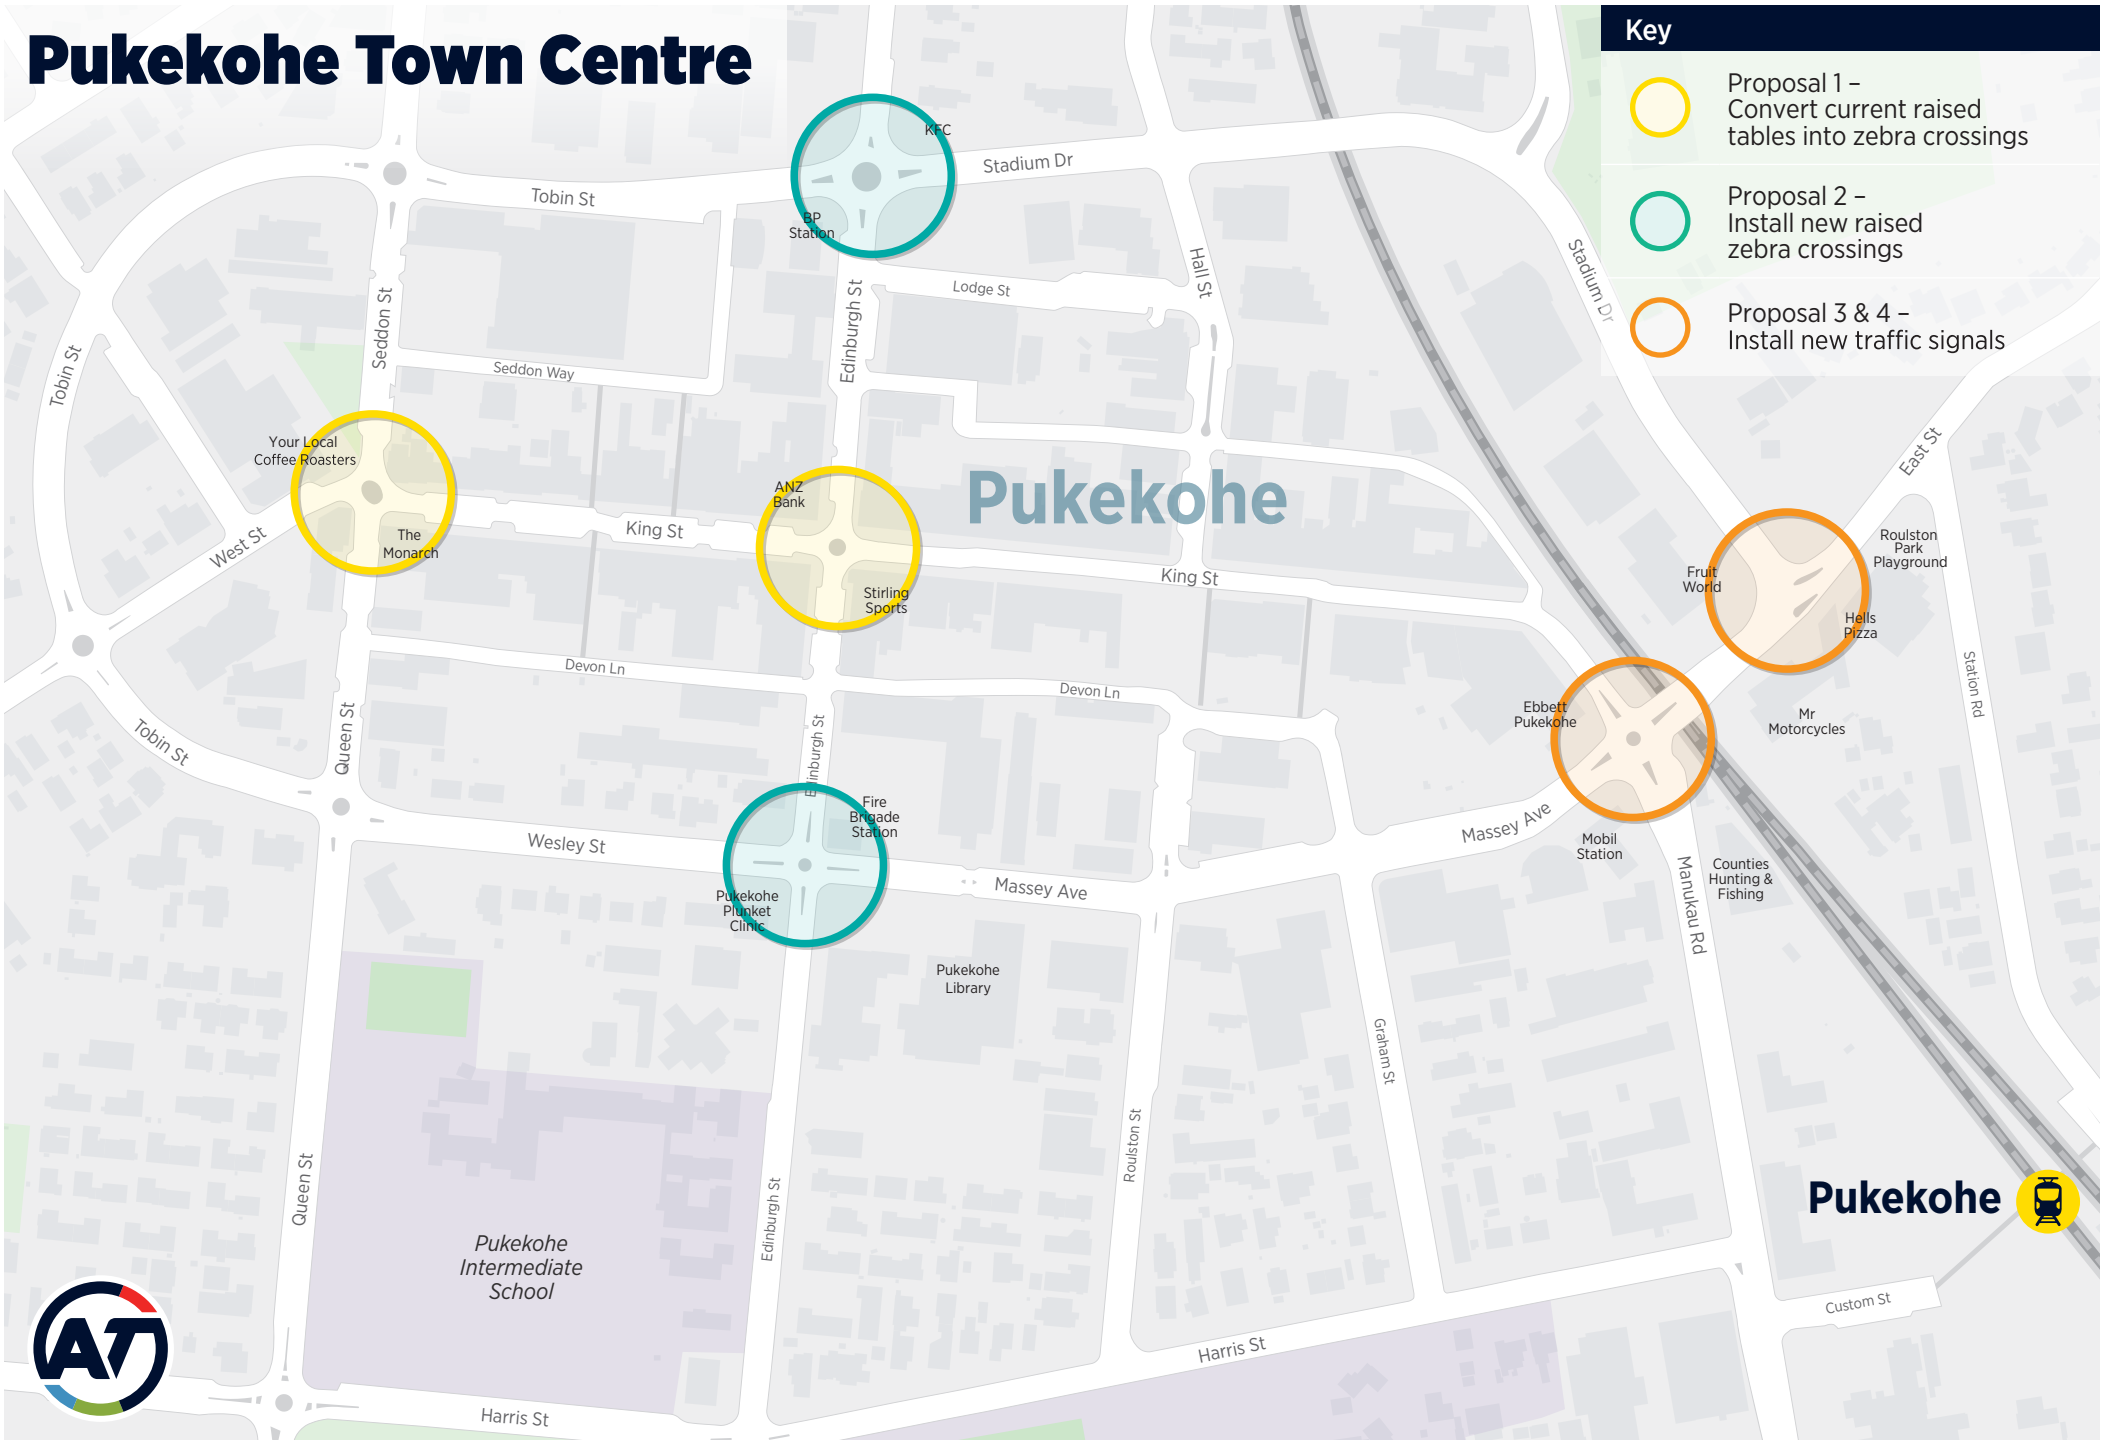

Pukekohe Town Centre

Key

-  Proposal 1 – Convert current raised tables into zebra crossings
-  Proposal 2 – Install new raised zebra crossings
-  Proposal 3 & 4 – Install new traffic signals

Pukekohe