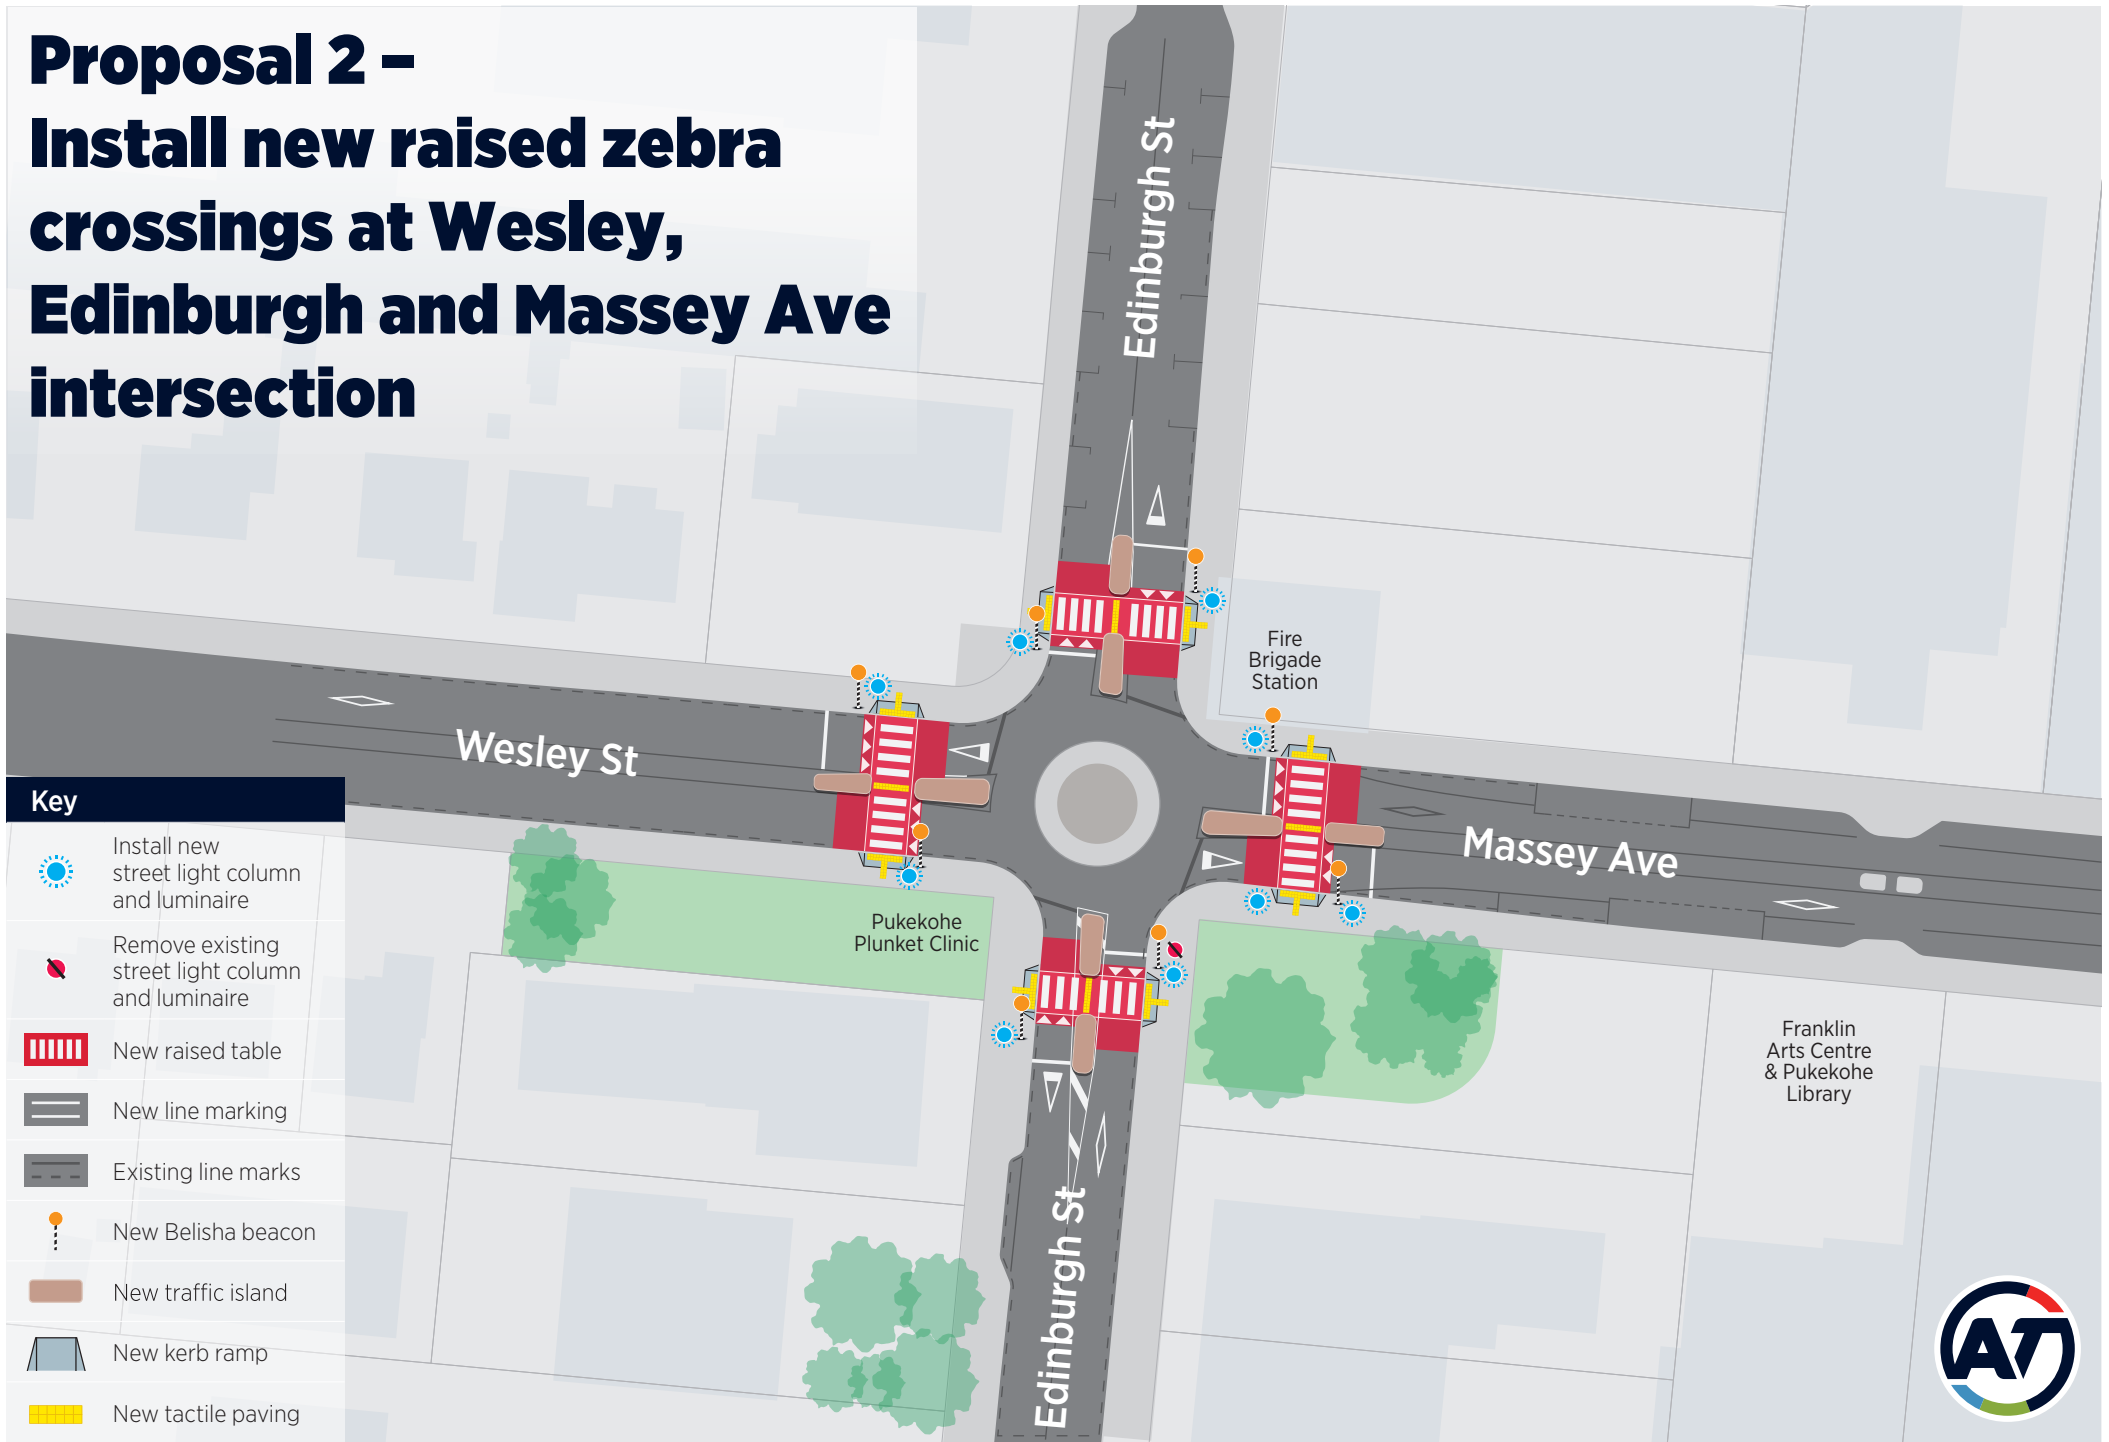

Proposal 2 – Install new raised zebra crossings at Wesley, Edinburgh and Massey Ave intersection

Key	
	Install new street light column and luminaire
	Remove existing street light column and luminaire
	New raised table
	New line marking
	Existing line marks
	New Belisha beacon
	New traffic island
	New kerb ramp
	New tactile paving