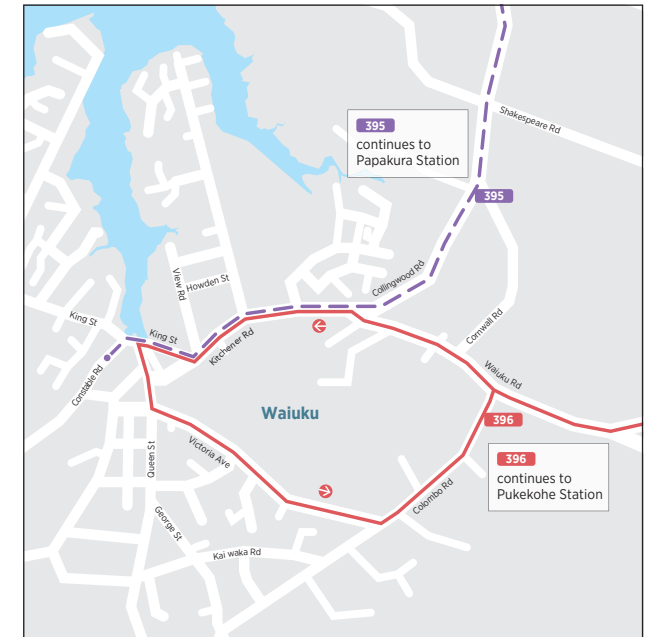

Route Map

Waiuku

Pukekohe