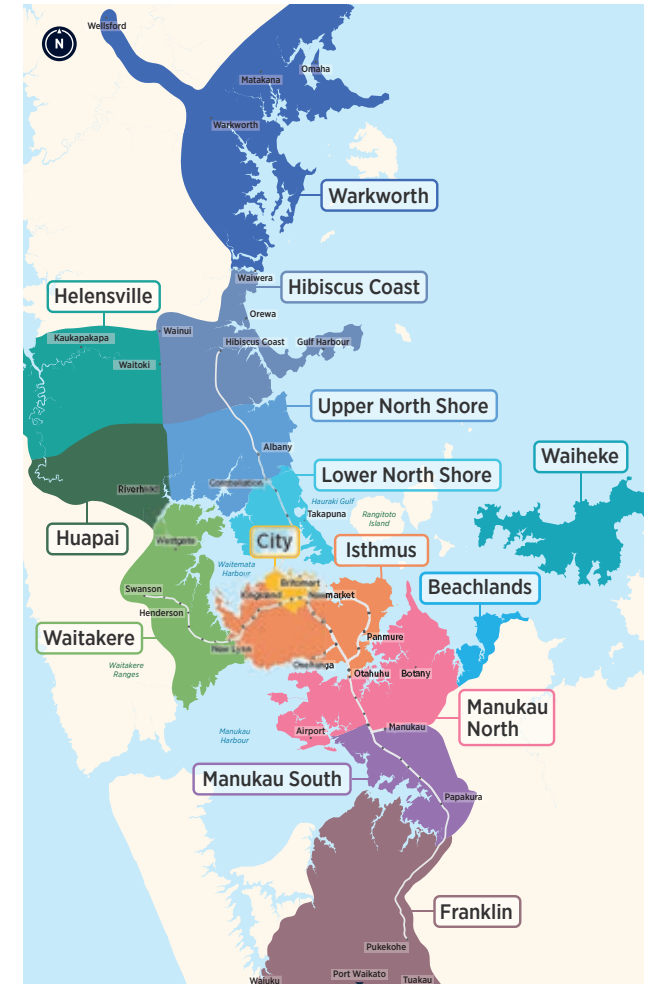

Other timetables available in this area that may interest you

Timetable	Routes
Mangere, Otahuhu, Papatoetoe	31, 32, 38, 309, 309x, 313, 321, 324, 325, 326
Otara, Papatoetoe, Highbrook, East Tamaki	31, 33, 36, 314, 325, 351, 352, 353, 361
Manurewa	33, 361, 362, 363, 365, 366
Papakura	33, 365, 371, 372, 373, 376, 377, 378, 394
Airport	Airport Link
Train timetable	Southern Line

Your guide to buses in this area

391

392

393

394

395

396

399

Fare Zones & Boundaries

- Warkworth
- Huapai
- Manukau North
- Hibiscus Coast
- Waitakere
- Manukau South
- Upper North Shore
- City
- Franklin
- Lower North Shore
- Isthmus
- Beachlands
- Helensville
- Waiheke

Route Map

Waiuku

Pukekohe