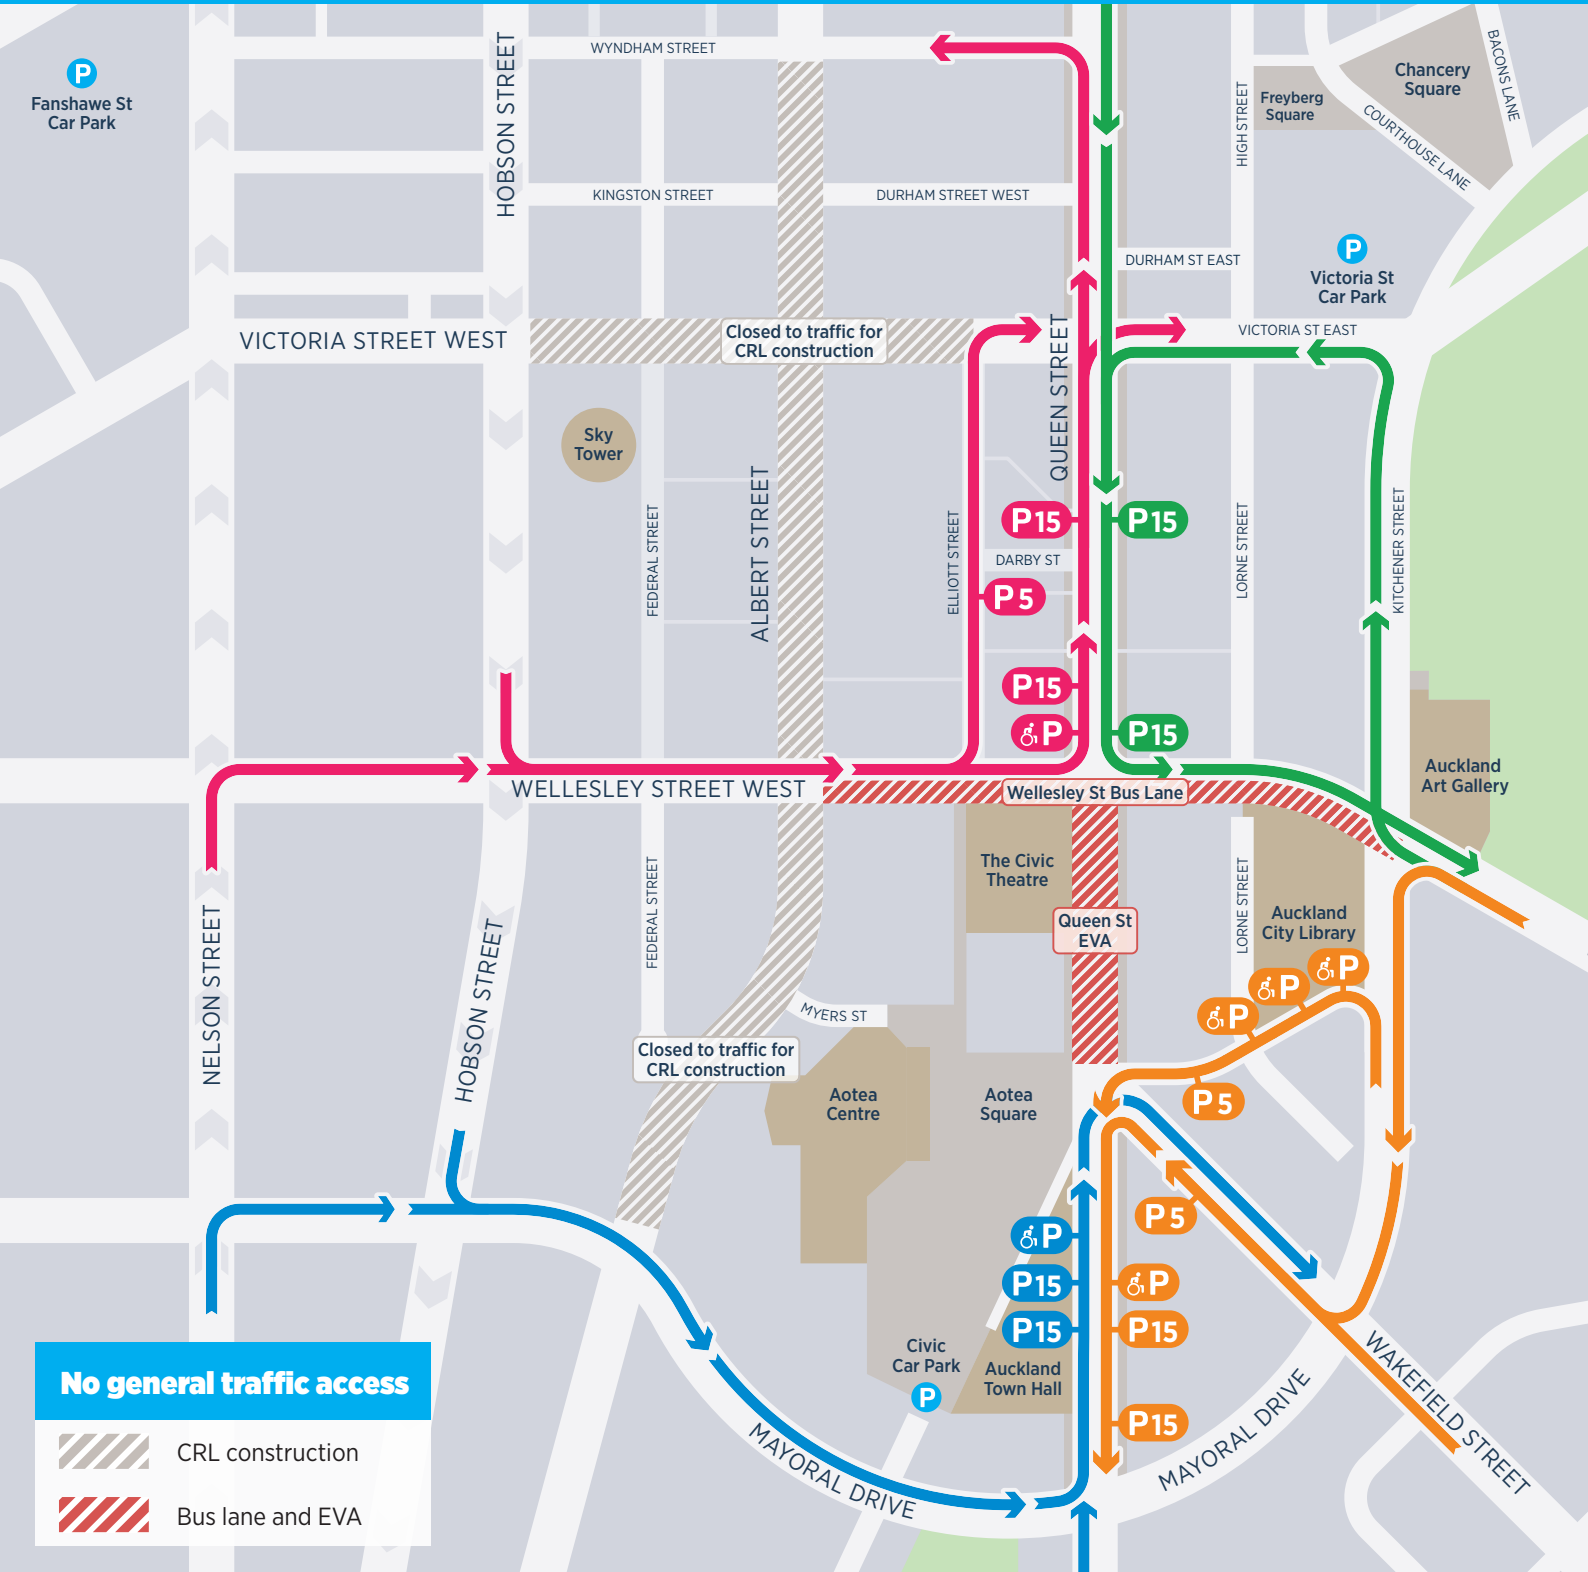

Accessing Queen St by Car

Follow the arrows to access mobility parking and pick-up/drop-off areas around the Essential Vehicle Area (EVA).

For more information about the EVA and driving in the city centre go to [AT.govt.nz/betterwaydriving](https://www.at.govt.nz/betterwaydriving)