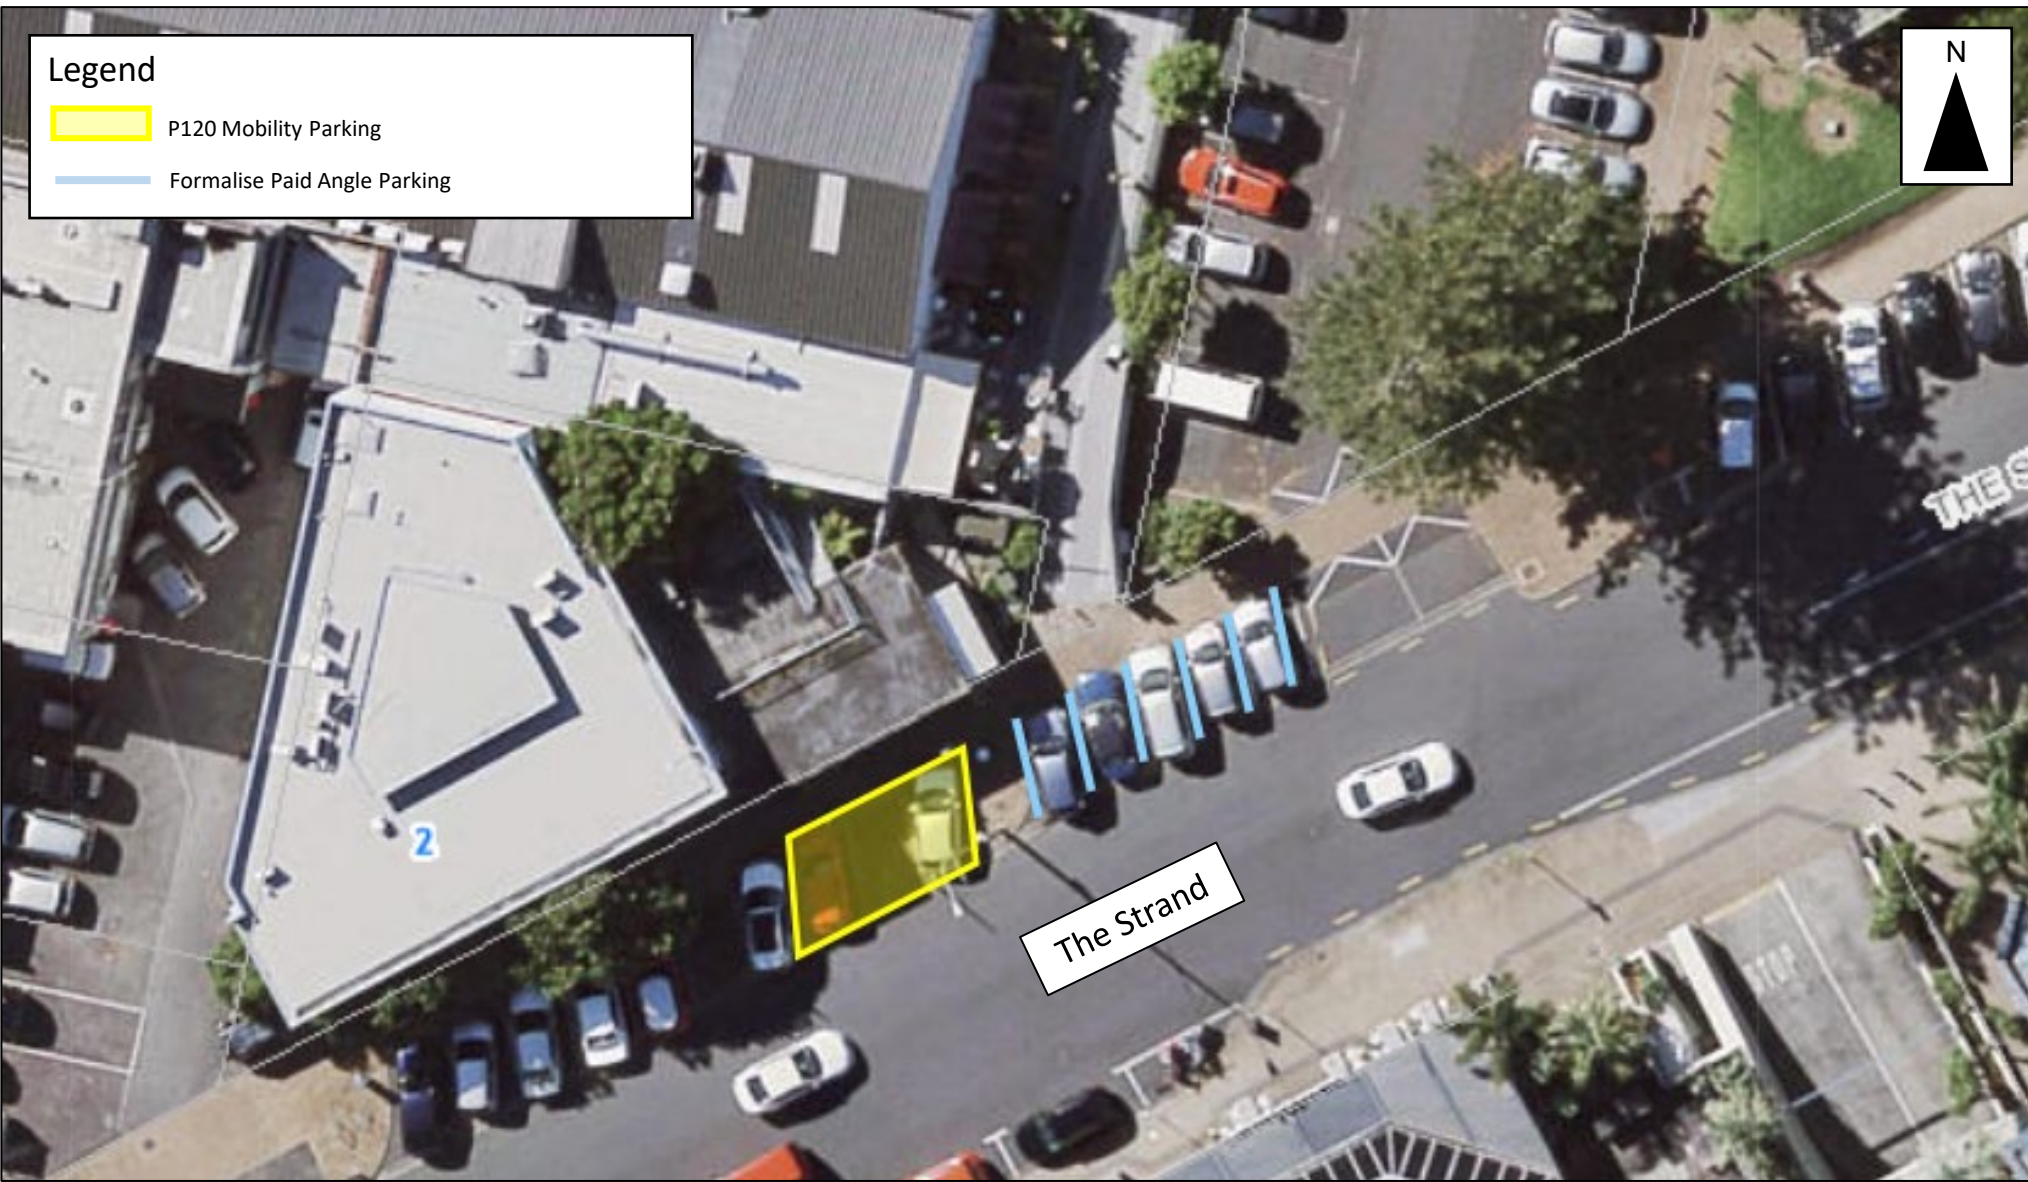

Legend

 P120 Mobility Parking

NOT TO SCALE

Aerial photograph
might not reflect
recent changes.

Page 1 of 2

Date: 9/9/2022

The Strand, Takapuna

P120 Mobility Parking, At All Times

For Information

Legend

-  P120 Mobility Parking
-  Formalise Paid Angle Parking

NOT TO SCALE
Aerial photograph
might not reflect
recent changes.

The Strand, Takapuna

P120 Mobility Parking At All Times, and formalise Angle Parking as part of the Takapuna Paid Parking Zone.