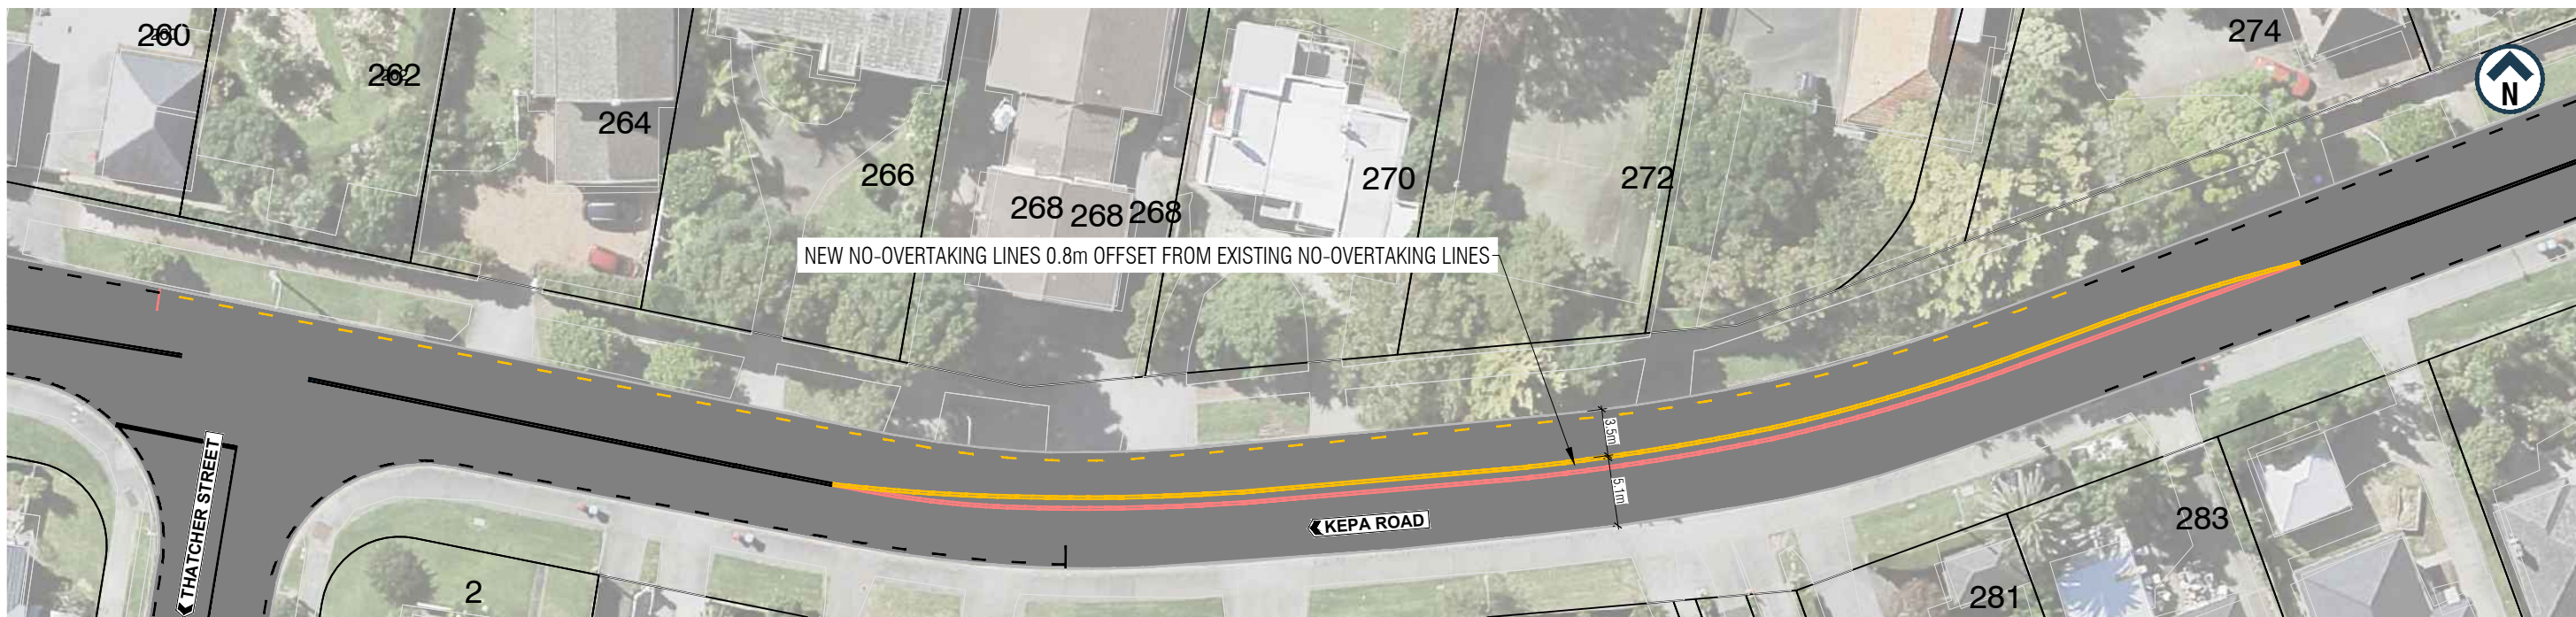

ORIGINAL SIZE A1
200mm DO NOT SCALE - IF IN DOUBT, ASK
150
100
90
80
70
60
50
40
30
20
10
0

AUCKLAND TRANSPORT
KEPA ROAD

LEGEND

- NEW WHITE ROADMARKING
- ROADMARKING TO BE REMOVED
- NEW NO STOPPING LINE

Status Stamp	FOR CONSULTATION	
Date Stamp	21/09/2022	
A1	A3	Rev
Drawing No. 2021-RFI-151_G030_recover		A

A1	1:250	0	20m
A3	1:500		