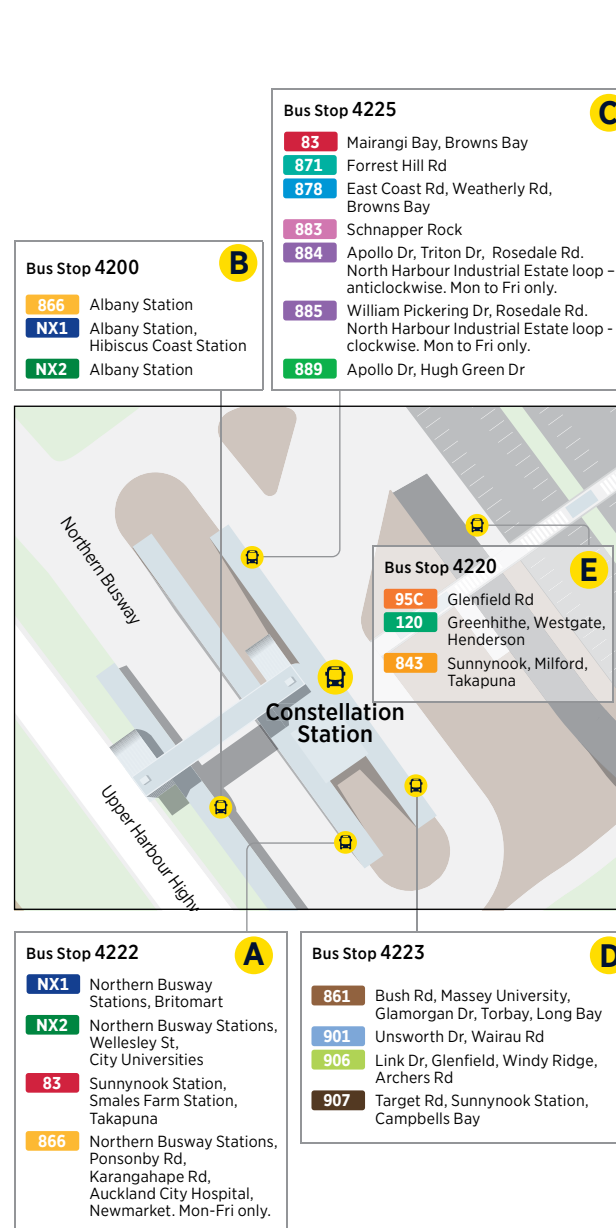

865 Browns Bay to Albany Station

via Oaktree Ave

	Browns Bay Shops (stop 3107)	Stop C Albany Bus Station	
Saturday	06:30	06:43	
	07:00	07:13	
	07:30	07:43	
	08:00	08:13	
	08:30	08:43	
	09:00	09:13	
	09:30	09:43	
	Then at the following minutes past each hour	:00	:15
		:30	:45
until	16:30	16:45	
	17:00	17:13	
	17:30	17:43	
	18:00	18:13	
	18:30	18:43	
	19:00	19:13	
	19:30	19:43	
	20:00	20:13	
	20:30	20:41	
	21:00	21:11	
	21:30	21:41	
	22:00	22:11	
	22:30	22:41	

865 Albany Station to Browns Bay

via Oaktree Ave

	Stop D Albany Bus Station (stop 4229)	Browns Bay Shops
Saturday	07:00	07:10
	07:30	07:40
	08:00	08:10
	08:30	08:40
	09:00	09:10
	09:30	09:40
	10:00	10:10
	10:30	10:40
Then at the following minutes past each hour	:00	:12
	:30	:42
until	19:00	19:12
	19:30	19:42
	20:00	20:12
	20:30	20:40
	21:00	21:10
	21:30	21:40
	22:00	22:10
	22:30	22:40
23:00	23:10	
23:30	23:40	

878 Constellation Station to Browns Bay

via East Coast Rd and Weatherly Rd

	Stop C Constellation (Stop 4225)	Northcross Shops (Stop 3185)	Browns Bay Shops
Sunday and Public Holidays	07:00	07:11	07:23
	07:30	07:41	07:53
	08:00	08:11	08:23
	08:30	08:41	08:53
	09:00	09:11	09:23
	09:30	09:41	09:53
Then at the following minutes past each hour	:00	:11	:25
until	:30	:41	:55
	17:30	17:41	17:53
	18:00	18:11	18:23
	18:30	18:41	18:53
	19:00	19:11	19:23
	19:30	19:41	19:53
	20:00	20:11	20:23
	20:30	20:41	20:53
	21:00	21:11	21:23
	21:30	21:41	21:53
	22:00	22:11	22:23
	22:30	22:41	22:53
	23:00	23:11	23:23

Albany Bus Station

Constellation Bus Station

Smales Farm Bus Station

Takapuna Transport Centre