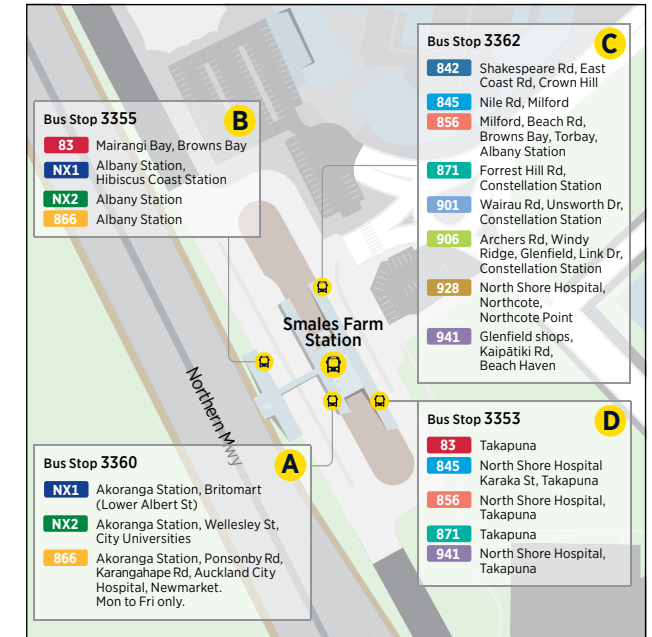

865 Albany Station to Browns Bay

via Oaktree Ave

	Stop D Albany Bus Station (stop 4229)	Browns Bay Shops
Saturday	07:00	07:10
	07:30	07:40
	08:00	08:10
	08:30	08:40
	09:00	09:10
	09:30	09:40
	10:00	10:10
	10:30	10:40
Then at the following minutes past each hour	:00	:12
	:30	:42
until	19:00	19:12
	19:30	19:42
	20:00	20:12
	20:30	20:40
	21:00	21:10
	21:30	21:40
	22:00	22:10
	22:30	22:40
23:00	23:10	
23:30	23:40	

865 Albany Station to Browns Bay

via Oaktree Ave

	Stop D Albany Bus Station (stop 4229)	Browns Bay Shops
Sunday and Public Holidays	07:30	07:40
	08:00	08:10
	08:30	08:40
	09:00	09:10
	09:30	09:40
	10:00	10:10
Then at the following minutes past each hour	:00	:12
	:30	:42
until	19:30	19:42
	20:00	20:12
	20:30	20:40
	21:00	21:10
	21:30	21:40
	22:00	22:10
	22:30	22:40
23:00	23:10	
23:30	23:40	

878 Constellation Station to Browns Bay

via East Coast Rd and Weatherly Rd

	Stop C Constellation (Stop 4225)	Northcross Shops (Stop 3185)	Browns Bay Shops
Sunday and Public Holidays	07:00	07:11	07:23
	07:30	07:41	07:53
	08:00	08:11	08:23
	08:30	08:41	08:53
	09:00	09:11	09:23
	09:30	09:41	09:53
Then at the following minutes past each hour	:00	:11	:25
until	:30	:41	:55
	17:30	17:41	17:53
	18:00	18:11	18:23
	18:30	18:41	18:53
	19:00	19:11	19:23
	19:30	19:41	19:53
	20:00	20:11	20:23
	20:30	20:41	20:53
	21:00	21:11	21:23
	21:30	21:41	21:53
	22:00	22:11	22:23
	22:30	22:41	22:53
	23:00	23:11	23:23

Albany Bus Station

Constellation Bus Station

Smales Farm Bus Station

Takapuna Transport Centre