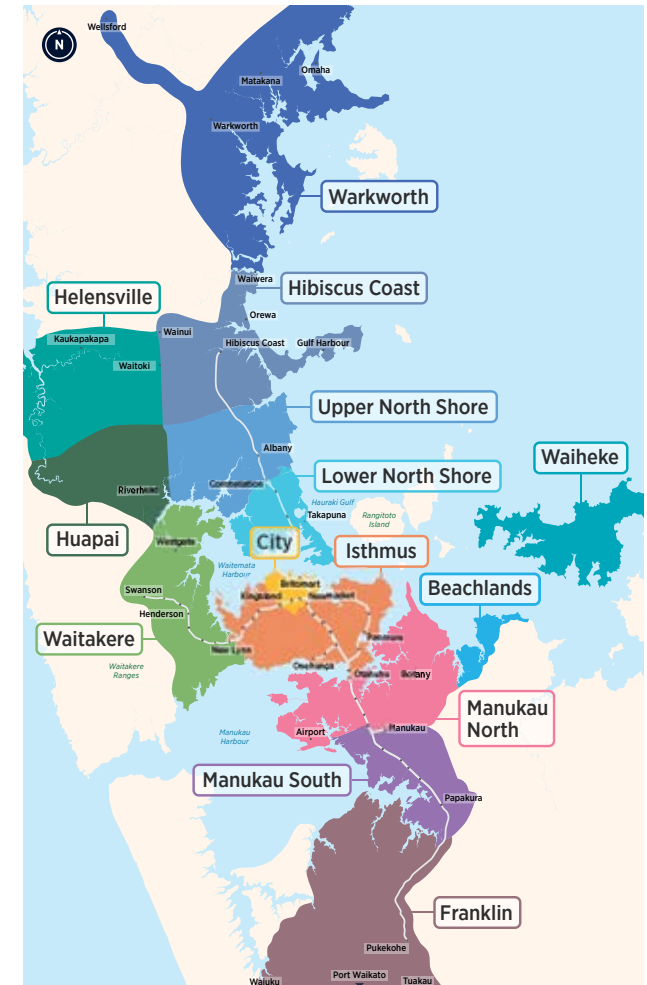

Long Bay Torbay Browns Bay Mairangi Bay

Northern Bus Timetable

Your guide to buses in this area

83

856

861

865

878

Routes

- **83** Massey University, Albany Station, Browns Bay, Mairangi Bay, Constellation Station, Smales Farm Station, Takapuna
- **856** Albany Station, Torbay, Browns Bay, Beach Rd, Milford, Smales Farm Station, North Shore Hospital, Takapuna
- **861** Long Bay, Torbay, Glamorgan Dr, Albany Station, Massey University, Bush Rd, Constellation Station
- **865** Browns Bay, Oaktree Ave, Albany Station
- **878** Browns Bay, Weatherly Rd, East Coast Rd, Constellation Station

Other timetables available in this area that may interest you

Timetable	Routes
Devonport, Bayswater, Hauraki	801, 802, 806, 807, 814, Devonport Ferry, Bayswater Ferry
Campbells Bay, Sunnynook, Milford, Takapuna	82, 83, 842, 843, 845, 856, 871, 907
Beach Haven, Birkenhead	97B, 97R, 97V, 917, 931, 933, 941, 942, 966, Beach Haven Ferry, Birkenhead Ferry
Glenfield, Bayview, Windy Ridge	95B, 95C, 95G, 906, 917, 939, 941, Birkenhead Ferry
Hillcrest, Northcote	923, 924, 926, 928, 942
Greenhithe, Unsworth Heights, Wairau Valley	120, 901, 906, 907
Albany	126, 883, 884, 885, 861, 866, 889, 890, 917
Hibiscus Coast	981, 982, 983, 984, 985, 986, 987, 988, 989, NX1, Gulf Harbour Ferry
Hibiscus Coast Station, Albany Station, Britomart (Lower Albert St) via all Northern Busway stations	NX1
Albany Station, City universities, Wellesley St via all Northern Busway stations	NX2
Warkworth	995, 996, 997, 998

Fare Zones & Boundaries

- Warkworth
- Hibiscus Coast
- Upper North Shore
- Lower North Shore
- Helensville
- Huapai
- Waitakere
- City
- Isthmus
- Waiheke
- Manukau North
- Manukau South
- Franklin
- Beachlands