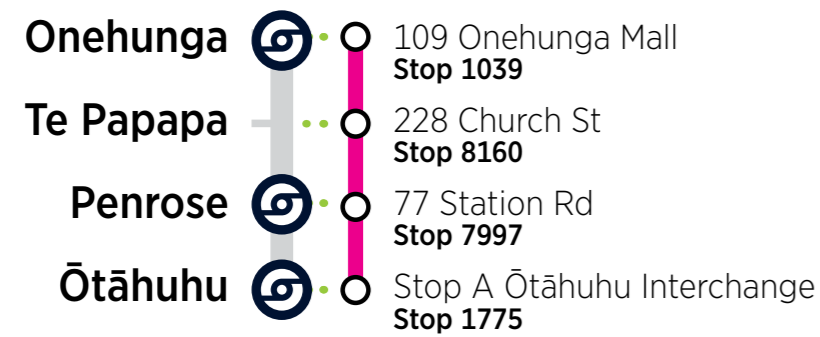

Towards Ōtāhuhu

STATION	Onehunga	Te Papapa	Penrose	Ōtāhuhu
RAIL BUS STOP	109 Onehunga Mall by Station Stop 1039	228 Church St Stop 8160	77 Station Rd Stop 7997	Stop A Ōtāhuhu Interchange Stop 1775
RBOC	05:51	05:55	05:59	06:10
RBOC	06:11	06:15	06:19	06:30
Running at the following minutes past each hour between 6:31am and 9:31am				
RBOC	:31	:35	:39	:50
RBOC	:51	:55	:59	:10
RBOC	:11	:15	:19	:30
Then at the following minutes past each hour from 9:31am until 3:31pm				
RBOC	:31	:35	:39	:50
RBOC	:01	:05	:09	:20
Then at the following minutes past each hour from 3:31pm until 6:31pm				
RBOC	:31	:35	:39	:50
RBOC	:51	:55	:59	:10
RBOC	:11	:15	:19	:30
Then at the following times				
RBOC	18:31	18:35	18:39	18:50
RBOC	19:01	19:05	19:09	19:20
RBOC	19:31	19:35	19:39	19:50
RBOC	20:01	20:05	20:09	20:20
RBOC	20:31	20:35	20:39	20:50
RBOC	21:01	21:05	21:09	21:20
RBOC	21:31	21:35	21:39	21:50
RBOC	22:01	22:05	22:09	22:20
RBOC	22:31	22:35	22:39	22:50
Trips below operate Friday and Saturday only				
RBOC	23:01	23:05	23:09	23:20
RBOC	23:31	23:35	23:39	23:50
RBOC	00:01	00:05	00:09	00:20
RBOC	00:31	00:35	00:39	00:50
RBOC	01:01	01:05	01:09	01:20
RBOC	01:31	01:35	01:39	01:50
RBOC	02:01	02:05	02:09	02:20

RBOC = Rail Bus Onehunga Connector