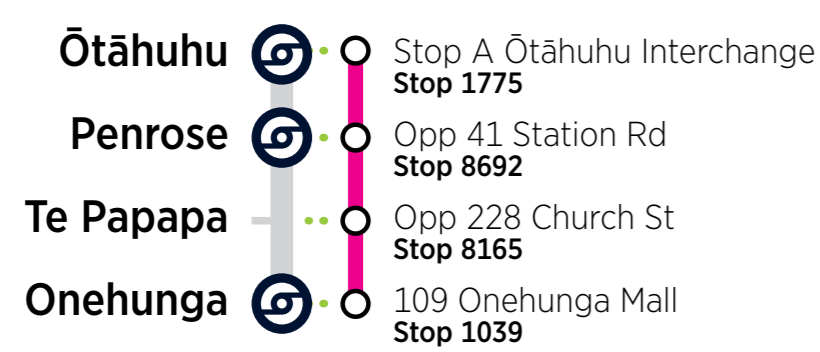

Towards Onehunga

STATION	Ōtāhuhu	Penrose	Te Papapa	Onehunga
RAIL BUS STOP	Stop B Ōtāhuhu Interchange Stop 1777	Opposite 41 Station Rd Stop 8692	Opposite 228 Church St Stop 8165	109 Onehunga Mall by Station Stop 1039
RBOC	05:50	06:01	06:05	06:09
RBOC	06:10	06:21	06:25	06:29
Running at the following minutes past each hour between 6:30am and 9:30am				
RBOC	:30	:41	:45	:49
RBOC	:50	:01	:05	:09
RBOC	:10	:21	:25	:29
Then at the following minutes past each hour from 9:30am until 3:30pm				
RBOC	:30	:41	:45	:49
RBOC	:00	:11	:15	:19
Then at the following minutes past each hour from 3:30pm until 6:30pm				
RBOC	:30	:41	:45	:49
RBOC	:50	:01	:05	:09
RBOC	:10	:21	:25	:29
Then at the following times				
RBOC	18:30	18:41	18:45	18:49
RBOC	19:00	19:11	19:15	19:19
RBOC	19:30	19:41	19:45	19:49
RBOC	20:00	20:11	20:15	20:19
RBOC	20:30	20:41	20:45	20:49
RBOC	21:00	21:11	21:15	21:19
RBOC	21:30	21:41	21:45	21:49
RBOC	22:00	22:11	22:15	22:19
RBOC	22:30	22:41	22:45	22:49
Trips below operate Friday and Saturday only				
RBOC	23:00	23:11	23:15	23:19
RBOC	23:30	23:41	23:45	23:49
RBOC	00:00	00:11	00:15	00:19
RBOC	00:30	00:41	00:45	00:49
RBOC	01:00	01:11	01:15	01:19
RBOC	01:30	01:41	01:45	01:49
RBOC	02:00	02:11	02:15	02:19

RBOC = Rail Bus Onehunga Connector

- Please make yourself visible to the bus driver and signal the driver to stop.
- Customers paying by cash must purchase train tickets at a train station before boarding Rail Buses.
- AT HOP customers must tag-on when boarding and tag-off when leaving the bus.
- Your AT HOP fare for combined bus and train trips will be calculated based on the start and end of the journey. The journey can use up to five bus or train trips within four hours, with a maximum transfer time of 30 minutes between each trip (excludes SkyBus services).
- Terms of use for AT HOP cards are available at AT.govt.nz/ATHOP.
- Rail Buses cannot accommodate mobility scooters, bicycles, larger personal items, or pets.