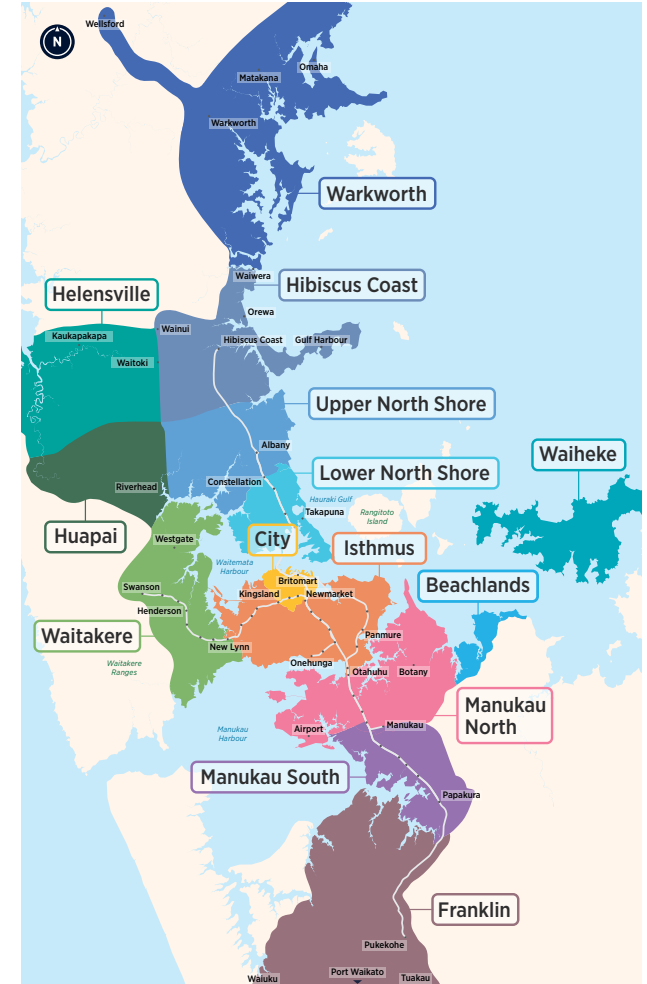

Other timetables available in this area that may interest you

Timetable	Routes
Devonport, Bayswater, Hauraki	<b>801, 802, 805, 806, 807, 814, Devonport Ferry, Bayswater Ferry</b>
Campbells Bay, Sunnynook, Milford, Takapuna	<b>82, 83, 842, 843, 845, 856, 871, 907</b>
Long Bay, Torbay, Browns Bay, Mairangi Bay	<b>83, 856, 861, 865, 878</b>
Glenfield, Bayview, Windy Ridge	<b>95B, 95C, 906, 917, 939, 941, Birkenhead Ferry</b>
Hillcrest, Northcote	<b>923, 924, 926, 928, 942</b>
Greenhithe, Unsworth Heights, Wairau Valley	<b>120, 901, 906, 907</b>
Albany	<b>883, 884, 885, 861, 866, 889, 917</b>
Hibiscus Coast	<b>128, 981, 982, 983, 984, 985, 986, 988, 989, NX1, Gulf Harbour Ferry</b>

Hibiscus Coast Station, Albany Station, Britomart (Lower Albert St) via all Northern Busway stations **NX1**

Albany Station, City universities, Wellesley St via all Northern Busway stations **NX2**

Warkworth **995, 996, 997, 998**

## Fare Zones & Boundaries

- Warkworth
- Huapai
- Manukau North
- Hibiscus Coast
- Waitakere
- Manukau South
- Upper North Shore
- City
- Franklin
- Lower North Shore
- Isthmus
- Beachlands
- Helensville
- Waiheke

# 97B Beach Haven to Britomart