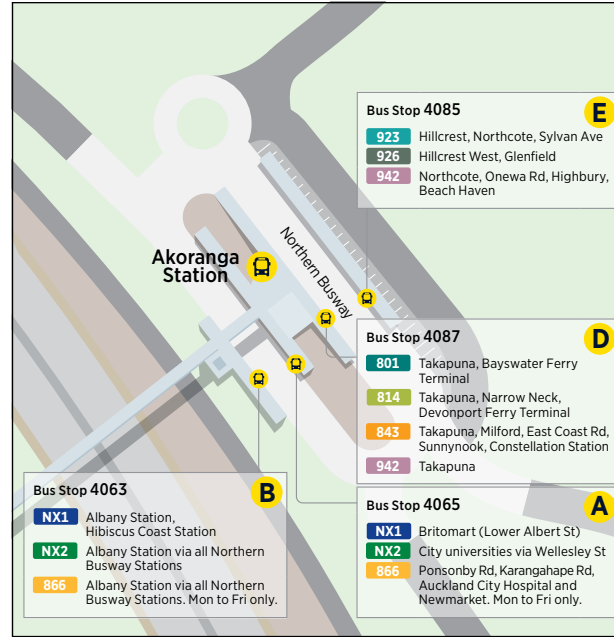

PEAK ONLY (MONDAY - FRIDAY)

802 City Centre to Bayswater
via Esmonde Rd

	Mayoral Dr / AUT (Stop 7038)	Esmonde Rd (Stop 3445)	Bayswater Ave / Beresford St
Monday to Friday Only	16:20	16:45	17:05
	16:50	17:15	17:38
	17:20	17:45	18:08
	17:50	18:15	18:35

	To Waiheke Island		From Waiheke Island	
	Devonport Ferry Terminal	Matiatia Ferry Terminal	Matiatia Ferry Terminal	Devonport Ferry Terminal
Saturday	09:10	09:45	10:00	10:35
	11:10	11:45	12:00	12:35
	13:10	13:45	14:00	14:35
	15:10	15:45	16:00	16:35
	17:10	17:45	18:00	18:35

	To Waiheke Island		From Waiheke Island	
	Devonport Ferry Terminal	Matiatia Ferry Terminal	Matiatia Ferry Terminal	Devonport Ferry Terminal
Sunday and Public Holidays	09:10	09:45	10:00	10:35
	11:10	11:45	12:00	12:35
	13:10	13:45	14:00	14:35
	15:10	15:45	16:00	16:35
	17:10	17:45	18:00	18:35

Route Map

City Centre

Akoranga Bus Station

Takapuna Transport Centre