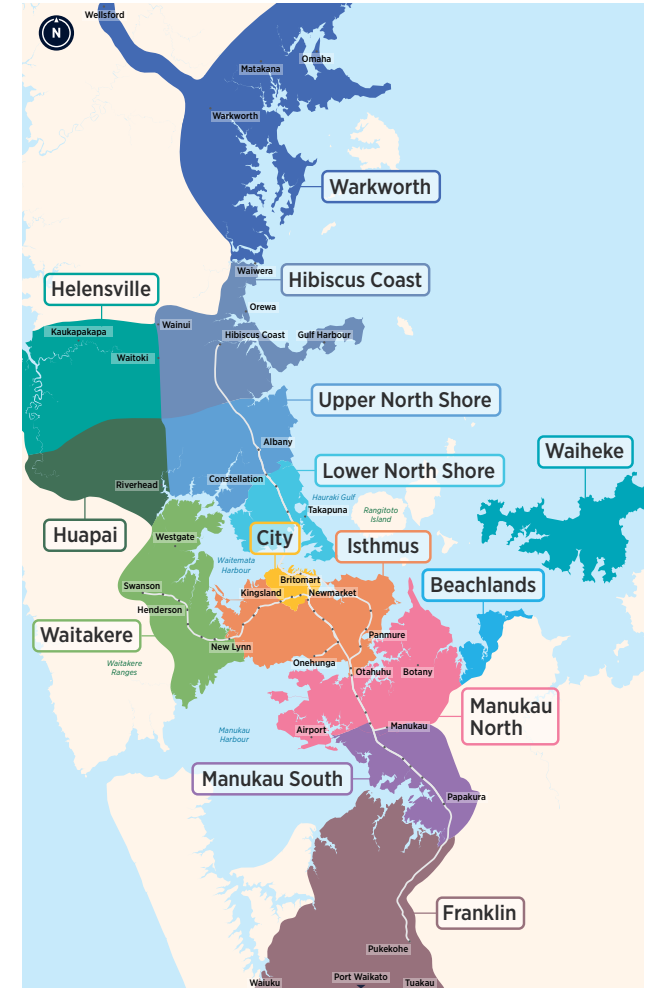

Devonport Bayswater Hauraki

Northern Bus & Ferry Timetable

- 801**
- 802**
- 805**
- 806**
- 807**
- 814**

Routes

- 801** Bayswater Ferry Terminal, Takapuna, Akoranga Station
 - 802** Bayswater, Esmonde Rd, Wellesley St, City Centre (Mayoral Dr) (Monday to Friday peak only)
 - 805** Devonport Ferry Terminal, Ngataringa Rd, Belmont
 - 806** Stanley Point, Devonport Ferry Terminal
 - 807** Cheltenham, Devonport Ferry Terminal
 - 814** Devonport Ferry Terminal, Narrow Neck, Takapuna, Akoranga Station
- Devonport to City Ferry
Bayswater to City Ferry
Devonport to Waiheke Island Ferry

Other timetables available in this area that may interest you

Timetable	Routes
Campbells Bay, Sunnynook, Milford, Takapuna	82, 83, 842, 843, 845, 856, 871, 907
Long Bay, Torbay, Browns Bay, Mairangi Bay	83, 856, 861, 865, 878
Beach Haven, Birkenhead	97B, 97R, 917, 931, 933, 941, 942, 966, Beach Haven Ferry, Birkenhead Ferry
Glenfield, Bayview, Windy Ridge	95B, 95C, 906, 917, 939, 941, Birkenhead Ferry
Hillcrest, Northcote	923, 924, 926, 928, 942
Greenhithe, Unsworth Heights, Wairau Valley	120, 901, 906, 907
Albany	883, 884, 885, 861, 866, 889, 917
Hibiscus Coast Hibiscus Coast Station, Albany Station, Britomart (Lower Albert St) via all Northern Busway stations	NX1
Albany Station, City universities, Wellesley St via all Northern Busway stations	NX2
Warkworth	995, 996

Fare Zones & Boundaries

- Warkworth
- Hibiscus Coast
- Upper North Shore
- Lower North Shore
- Helensville
- Huapai
- Waitakere
- City
- Isthmus
- Waiheke
- Manukau North
- Manukau South
- Franklin
- Beachlands