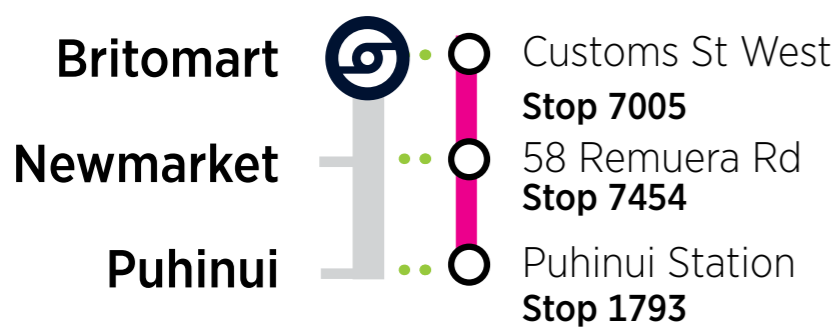

Towards Puhinui

STATION	Britomart	Newmarket	Puhinui
RAIL BUS STOP	Customs St West Stop 7005	58 Remuera Rd Stop 7454	Puhinui Station Stop 1793
RBX	07:11	07:24	07:54
RBX	07:41	07:54	08:24
RBX	08:11	08:24	08:54
RBX	08:41	08:54	09:24
RBX	09:11	09:24	09:54
RBX	09:41	09:54	10:24
RBX	10:11	10:24	10:54
RBX	10:41	10:54	11:24
RBX	11:11	11:24	11:54
RBX	11:41	11:54	12:24
RBX	12:11	12:24	12:54
RBX	12:41	12:54	13:24
RBX	13:11	13:24	13:54
RBX	13:41	13:54	14:24
RBX	14:11	14:24	14:54
RBX	14:41	14:54	15:24
RBX	15:11	15:24	15:54
RBX	15:41	15:54	16:24
RBX	16:11	16:24	16:54
RBX	16:41	16:54	17:24
RBX	17:11	17:24	17:54
RBX	17:41	17:54	18:24
RBX	18:11	18:24	18:54
RBX	18:41	18:54	19:24

RBX = Rail Bus Express

- Please make yourself visible to the bus driver and signal the driver to stop.
- Customers paying by cash must purchase train tickets at a train station before boarding Rail Buses.
- AT HOP customers must tag-on when boarding and tag-off when leaving the bus.
- Your AT HOP fare for combined bus and train trips will be calculated based on the start and end of the journey. The journey can use up to five bus or train trips within four hours, with a maximum transfer time of 30 minutes between each trip (excludes SkyBus services).
- Terms of use for AT HOP cards are available at AT.govt.nz/ATHOP.
- Rail Buses cannot accommodate mobility scooters, bicycles, larger personal items, or pets.

Rail Bus Services
Scheduled Bus services which replaces Train service between train stations destinations.

Train service operating
These symbols indicate the location of the Train Stations and the Train line which is running as scheduled.

Bus and Connecting Services
Regular services indicated above connect you to local interchanges and key destinations.

Key Station or Connection Point
This symbol indicates a location to connect to other bus and train services.