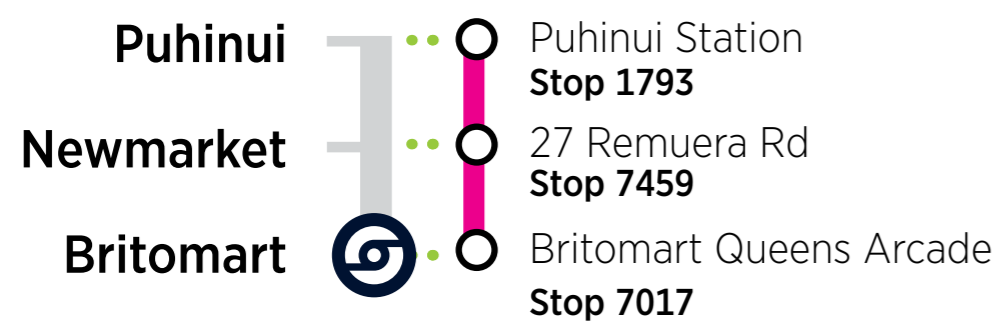

Towards Britomart City Centre

STATION	Puhinui	Newmarket	Britomart
RAIL BUS STOP	Puhinui Station Stop 1793	27 Remuera Rd Stop 7459	Britomart Queens Arcade Stop 7017
RBX	07:02	07:32	07:45
RBX	07:32	08:02	08:15
RBX	08:02	08:32	08:45
RBX	08:32	09:02	09:15
RBX	09:02	09:32	09:45
RBX	09:32	10:02	10:15
RBX	10:02	10:32	10:45
RBX	10:32	11:02	11:15
RBX	11:02	11:32	11:45
RBX	11:32	12:02	12:15
RBX	12:02	12:32	12:45
RBX	12:32	13:02	13:15
RBX	13:02	13:32	13:45
RBX	13:32	14:02	14:15
RBX	14:02	14:32	14:45
RBX	14:32	15:02	15:15
RBX	15:02	15:32	15:45
RBX	15:32	16:02	16:15
RBX	16:02	16:32	16:45
RBX	16:32	17:02	17:15
RBX	17:02	17:32	17:45
RBX	17:32	18:02	18:15
RBX	18:02	18:32	18:45
RBX	18:32	19:02	19:15
RBX	19:02	19:32	19:45