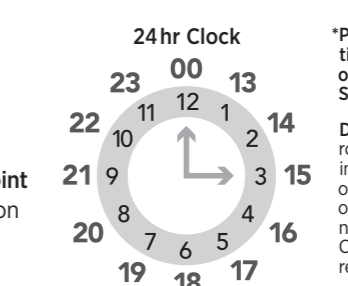

* Rail buses do not stop at Parnell Station due to lack of suitable bus access. Please catch a regular bus from Parnell.

- Please make yourself visible to the bus driver and signal the driver to stop.
- Customers paying by cash must purchase train tickets at a train station before boarding Rail Buses.
- AT HOP customers must tag-on when boarding and tag-off when leaving the bus.
- Your AT HOP fare for combined bus and train trips will be calculated based on the start and end of the journey. The journey can use up to five bus or train trips within four hours, with a maximum transfer time of 30 minutes between each trip (excludes SkyBus services).
- Terms of use for AT HOP cards are available at [AT.govt.nz/ATHOP](https://at.govt.nz/ATHOP).
- Rail Buses cannot accommodate mobility scooters, bicycles, larger personal items, or pets.