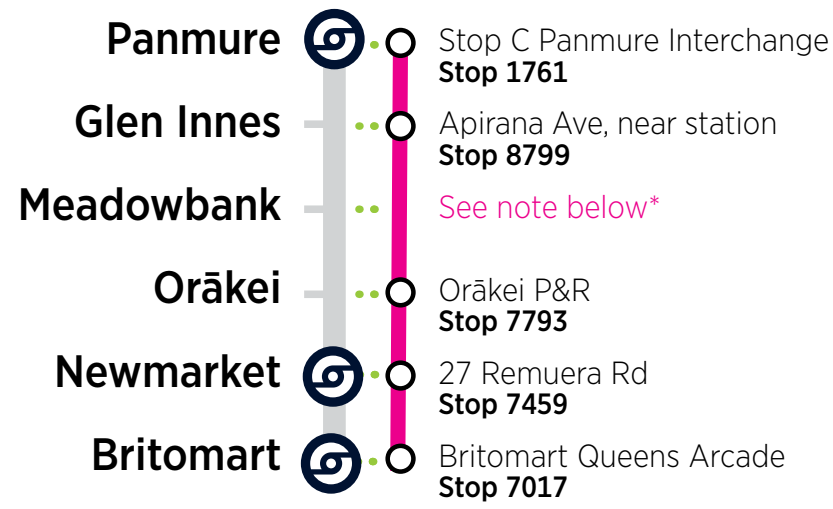

Towards Britomart City Centre

* Rail buses do not stop at Meadowbank.