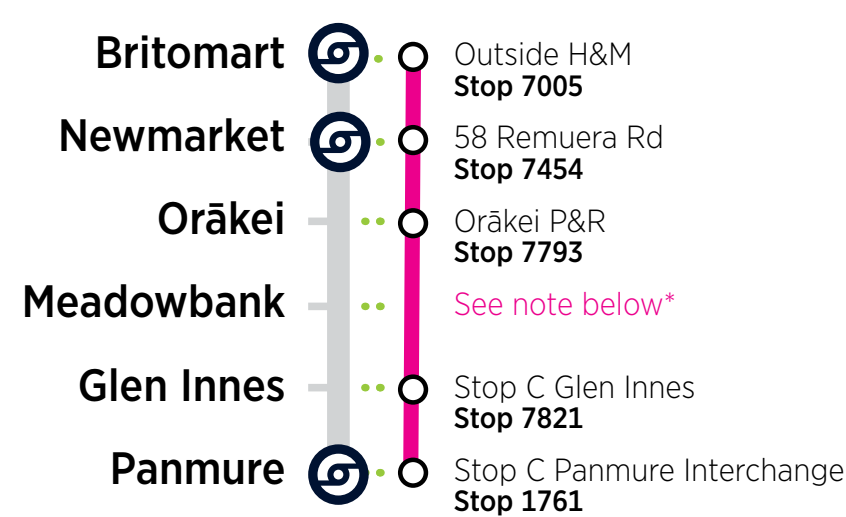

Towards Papakura

* Rail buses do not stop at Meadowbank.