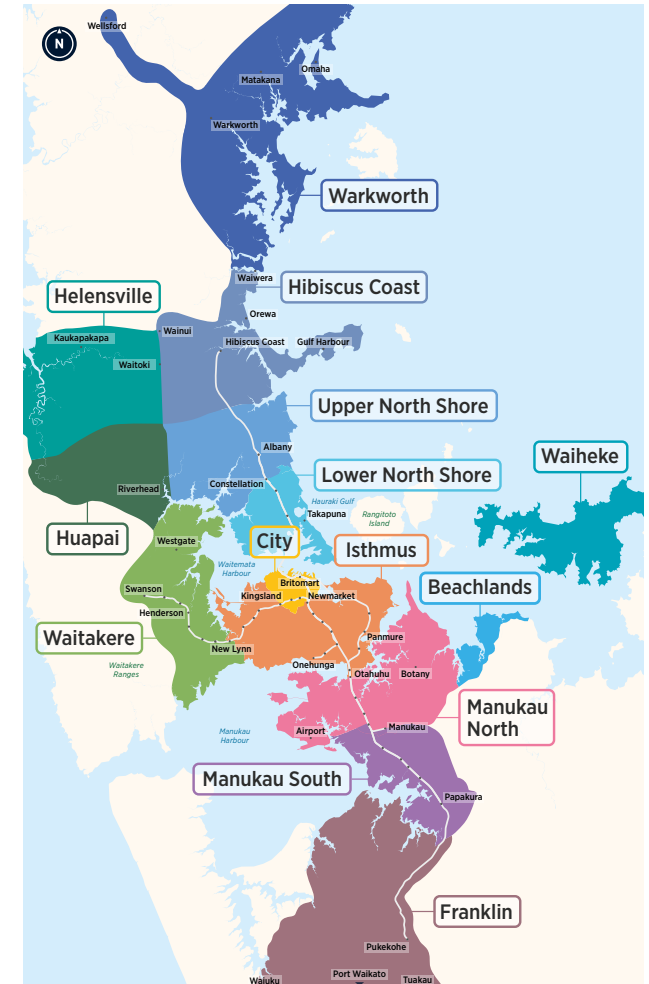

# Glenfield Bayview Windy Ridge

Northern Bus Timetable

- 95B**
- 95C**
- 906**
- 917**
- 939**
- 941**

## Routes

- 95B** Bayview, Glenfield, Highbury, Onewa Rd, Britomart (Lower Albert St)
- 95C** Constellation Station, Glenfield, Highbury, Onewa Rd, Britomart (Lower Albert St)
- 906** Constellation Station, Link Dr, Glenfield, Windy Ridge, Archers Rd, Smales Farm Station
- 917** Birkenhead Wharf, Glenfield, Albany Highway, Massey University, Albany Station
- 939** Windy Ridge, Glenfield, Onewa Rd, Customs St, University of Auckland (Monday to Friday only)
- 941** Beach Haven, Kaipatiki Rd, Glenfield shops, Smales Farm Station, North Shore Hospital, Takapuna  
Birkenhead to City Ferry

Other timetables available in this area that may interest you

Timetable	Routes
Devonport, Bayswater, Hauraki	<b>801, 802, 805, 806, 807, 814, Devonport Ferry, Bayswater Ferry</b>
Campbells Bay, Sunnynook, Milford, Takapuna	<b>82, 83, 842, 843, 845, 856, 871, 907</b>
Long Bay, Torbay, Browns Bay, Mairangi Bay	<b>83, 856, 861, 865, 878</b>
Beach Haven, Birkenhead	<b>97B, 97R, 917, 931, 933, 941, 942, 966, Beach Haven Ferry, Birkenhead Ferry</b>
Hillcrest, Northcote	<b>923, 924, 926, 928, 942</b>
Greenhithe, Unsworth Heights, Wairau Valley	<b>120, 901, 906, 907</b>
Albany	<b>883, 884, 885, 861, 866, 889, 917</b>
Hibiscus Coast	<b>128, 981, 982, 983, 984, 985, 986, 988, 989, NX1, Gulf Harbour Ferry</b>
Hibiscus Coast Station, Albany Station, Britomart (Lower Albert St) via all Northern Busway stations	<b>NX1</b>
Albany Station, City universities, Wellesley St via all Northern Busway stations	<b>NX2</b>
Warkworth	<b>995, 996, 997, 998</b>

## Fare Zones & Boundaries

- Warkworth
- Huapai
- Manukau North
- Hibiscus Coast
- Waitakere
- Manukau South
- City
- Franklin
- Upper North Shore
- Isthmus
- Beachlands
- Helensville
- Waiheke

For more information on fares visit [www.AT.govt.nz/fares](http://www.AT.govt.nz/fares)