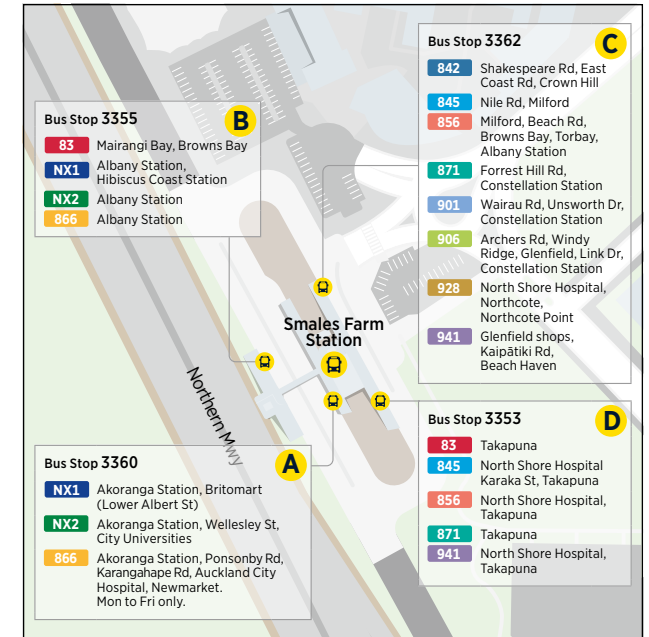

Smales Farm Bus Station