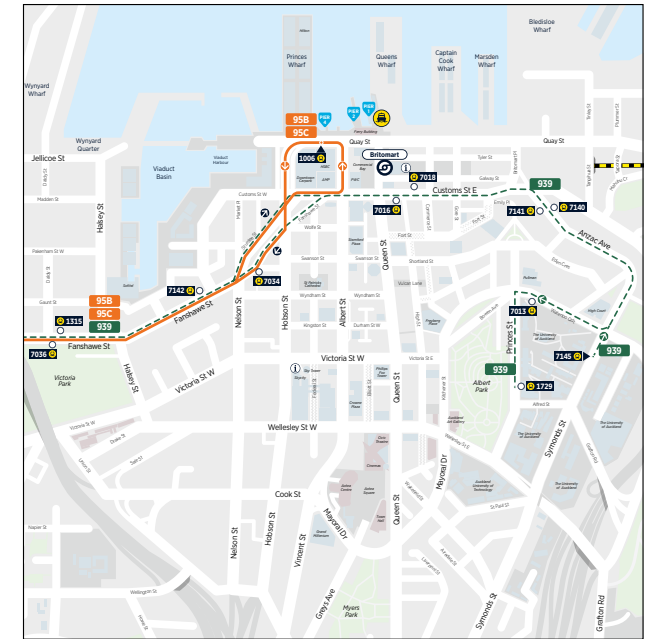

## City - Northcote Point- Birkenhead - City

	Downtown Ferry Terminal (Pier 1)	Northcote Point Ferry Terminal	Birkenhead Ferry Terminal	Downtown Ferry Terminal (Pier 1)
<b>Sunday and Public Holidays</b>	09:10	09:28**	09:35	09:55
	11:40	11:58**	12:05	12:25
	14:10	14:28**	14:35	14:55
	17:10	17:28**	17:35	17:55
	20:10	20:28**	20:35	20:55

# Route Map

# City Centre

**95 95B 95C**  
 Services continue to Britomart  
 (Lower Albert St) via  
 Fanshawe St and Sturdee St

**95 939**  
 Service continues to University of  
 Auckland via Fanshawe St, Sturdee St,  
 Customs St and Symonds St