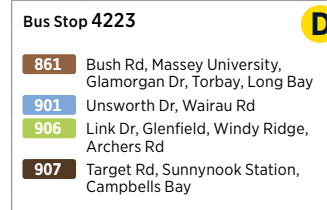

Constellation Bus Station