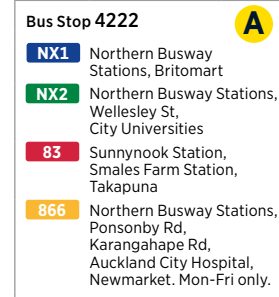

Constellation Bus Station