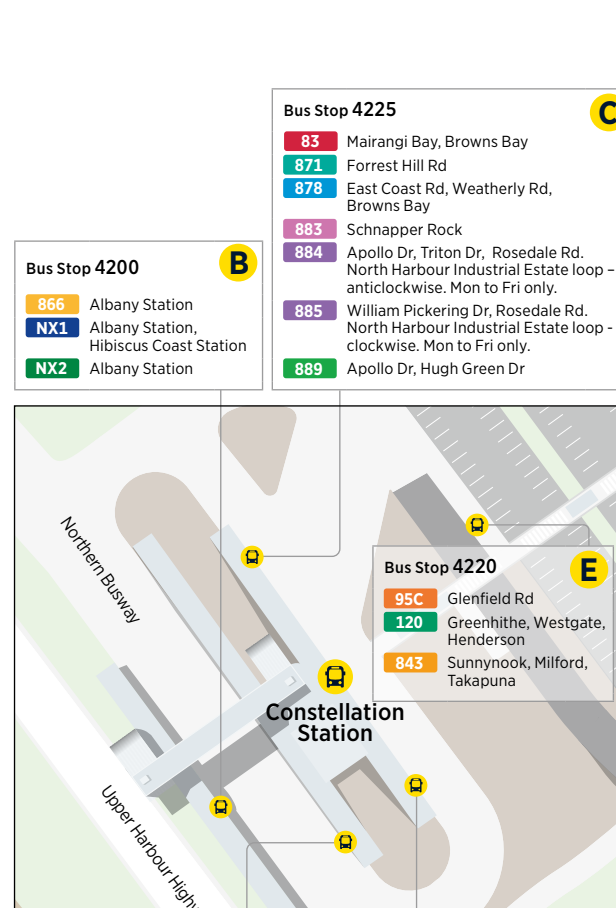

Constellation Bus Station