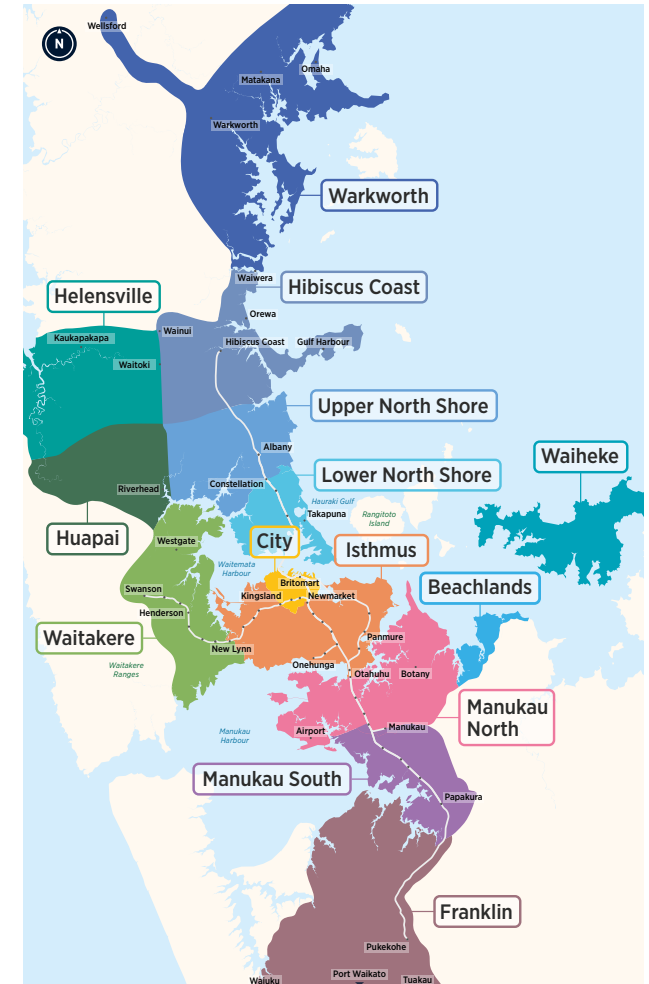

Greenhithe Unsworth Heights Wairau Valley

Northern Bus Timetable

Your guide to buses in this area

120

901

906

907

Routes

- **120** Constellation Station, Greenhithe, Westgate, Henderson
- **901** Constellation Station, Unsworth Dr, Wairau Rd, Smales Farm Station
- **906** Constellation Station, Link Dr, Glenfield, Windy Ridge, Archers Rd, Smales Farm Station
- **907** Campbells Bay, Sunnynook Station, Target Rd, Constellation Station

Other timetables available in this area that may interest you

Timetable	Routes
Devonport, Bayswater, Hauraki	801, 802, 806, 807, 814, Devonport Ferry, Bayswater Ferry
Campbells Bay, Sunnynook, Milford, Takapuna	82, 83, 842, 843, 845, 856, 871, 907
Long Bay, Torbay, Browns Bay, Mairangi Bay	83, 856, 861, 865, 878
Beach Haven, Birkenhead	97B, 97R, 97V, 917, 931, 933, 941, 942, 966 Beach Haven Ferry, Birkenhead Ferry
Glenfield, Bayview, Windy Ridge	95B, 95C, 95G, 906, 917, 939, 941 Birkenhead Ferry
Hillcrest, Northcote	923, 924, 926, 928, 942
Albany	883, 884, 885, 861, 866, 889, 890, 917
Hibiscus Coast	981, 982, 983, 984, 985, 986, 987, 988, 989, NX1 Gulf Harbour Ferry
Hibiscus Coast Station, Albany Station, Britomart (Lower Albert St) via all Northern Busway stations	NX1
Albany Station, City universities, Wellesley St via all Northern Busway stations	NX2
Warkworth	995, 996, 997, 998

Fare Zones & Boundaries

- Warkworth
- Huapai
- Manukau North
- Hibiscus Coast
- Waitakere
- Manukau South
- Upper North Shore
- City
- Franklin
- Lower North Shore
- Isthmus
- Beachlands
- Helensville
- Waiheke