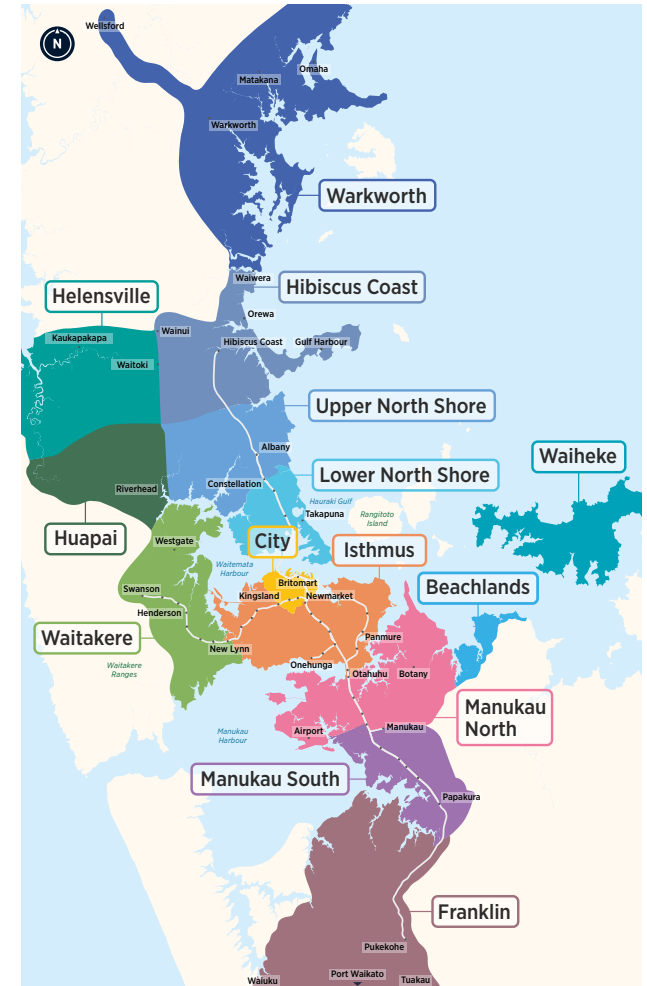

Fare Zones & Boundaries

- Warkworth
- Huapai
- Manukau North
- Hibiscus Coast
- Waitakere
- Manukau South
- Upper North Shore
- City
- Franklin
- Lower North Shore
- Isthmus
- Beachlands
- Helensville
- Waiheke

Effective 19 February 2023

For more information on fares visit www.AT.govt.nz/fares