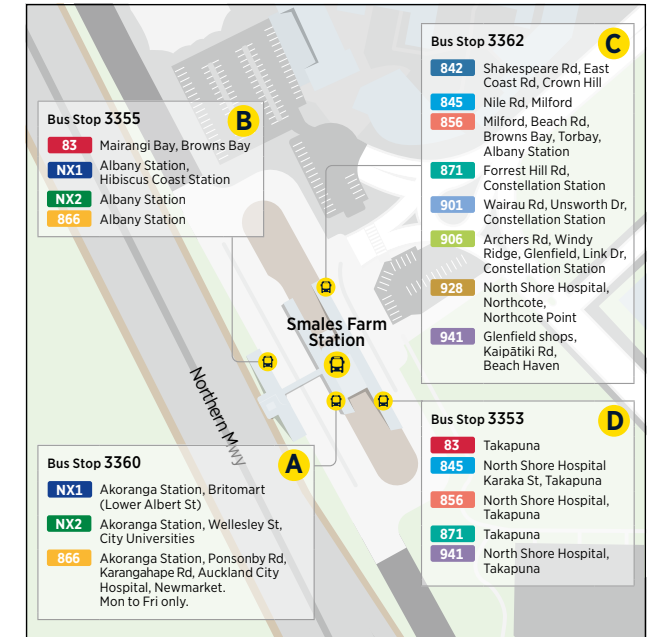

Smales Farm Bus Station