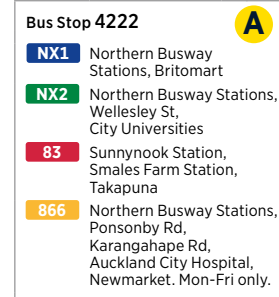

Constellation Bus Station