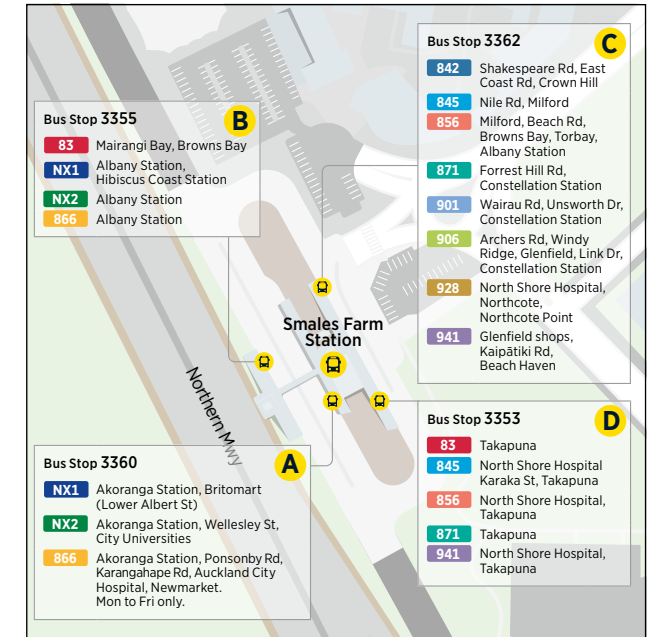

Smales Farm Bus Station