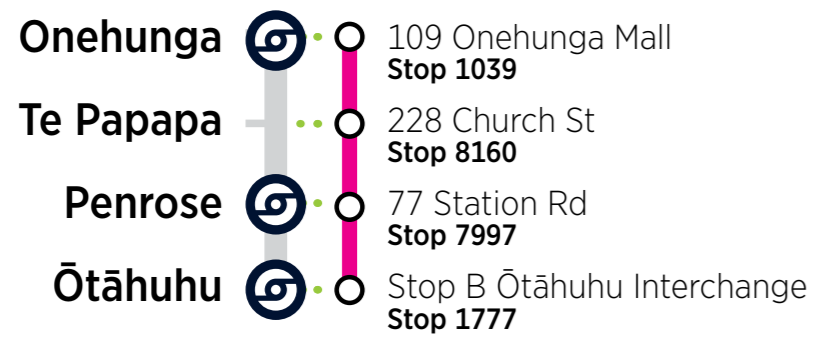

Towards Ōtāhuhu

STATION	Onehunga	Te Papapa	Penrose	Ōtāhuhu
RAIL BUS STOP	109 Onehunga Mall by Station Stop 1039	228 Church St Stop 8160	77 Station Rd Stop 7997	Stop B Ōtāhuhu Interchange Stop 1777
RBOC	05:51	05:55	05:59	06:10
RBOC	06:11	06:15	06:19	06:30
Running at the following minutes past each hour between 6:31am and 9:31am				
RBOC	:31	:35	:39	:50
RBOC	:51	:55	:59	:10
RBOC	:11	:15	:19	:30
Then at the following minutes past each hour from 9:31am until 3:31pm				
RBOC	:31	:35	:39	:50
RBOC	:01	:05	:09	:20
Then at the following minutes past each hour from 3:31pm until 6:31pm				
RBOC	:31	:35	:39	:50
RBOC	:51	:55	:59	:10
RBOC	:11	:15	:19	:30
Then at the following times				
RBOC	18:31	18:35	18:39	18:50
RBOC	19:01	19:05	19:09	19:20
RBOC	19:31	19:35	19:39	19:50
RBOC	20:01	20:05	20:09	20:20
RBOC	20:31	20:35	20:39	20:50
RBOC	21:01	21:05	21:09	21:20
RBOC	21:31	21:35	21:39	21:50
RBOC	22:01	22:05	22:09	22:20
RBOC	22:31	22:35	22:39	22:50
Trips below operate Friday and Saturday only				
RBOC	23:01	23:05	23:09	23:20
RBOC	23:31	23:35	23:39	23:50
RBOC	00:01	00:05	00:09	00:20
RBOC	00:31	00:35	00:39	00:50
RBOC	01:01	01:05	01:09	01:20
RBOC	01:31	01:35	01:39	01:50
RBOC	02:01	02:05	02:09	02:20

RBOC = Rail Bus Onehunga Connector