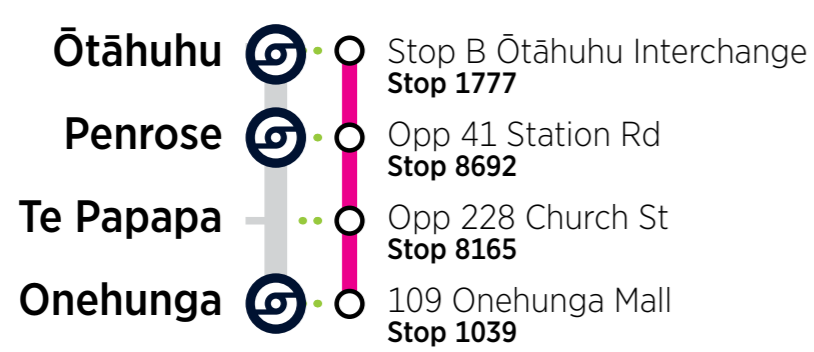

Towards Onehunga

STATION	Ōtāhuhu	Penrose	Te Papapa	Onehunga
RAIL BUS STOP	Stop B Ōtāhuhu Interchange Stop 1777	Opposite 41 Station Rd Stop 8692	Opposite 228 Church St Stop 8165	109 Onehunga Mall by Station Stop 1039
RBOC	05:50	06:01	06:05	06:09
RBOC	06:10	06:21	06:25	06:29
Running at the following minutes past each hour between 6:30am and 9:30am				
RBOC	:30	:41	:45	:49
RBOC	:50	:01	:05	:09
RBOC	:10	:21	:25	:29
Then at the following minutes past each hour from 9:30am until 3:30pm				
RBOC	:30	:41	:45	:49
RBOC	:00	:11	:15	:19
Then at the following minutes past each hour from 3:30pm until 6:30pm				
RBOC	:30	:41	:45	:49
RBOC	:50	:01	:05	:09
RBOC	:10	:21	:25	:29
Then at the following times				
RBOC	18:30	18:41	18:45	18:49
RBOC	19:00	19:11	19:15	19:19
RBOC	19:30	19:41	19:45	19:49
RBOC	20:00	20:11	20:15	20:19
RBOC	20:30	20:41	20:45	20:49
RBOC	21:00	21:11	21:15	21:19
RBOC	21:30	21:41	21:45	21:49
RBOC	22:00	22:11	22:15	22:19
RBOC	22:30	22:41	22:45	22:49
Trips below operate Friday and Saturday only				
RBOC	23:00	23:11	23:15	23:19
RBOC	23:30	23:41	23:45	23:49
RBOC	00:00	00:11	00:15	00:19
RBOC	00:30	00:41	00:45	00:49
RBOC	01:00	01:11	01:15	01:19
RBOC	01:30	01:41	01:45	01:49
RBOC	02:00	02:11	02:15	02:19

RBOC = Rail Bus Onehunga Connector

- Please make yourself visible to the bus driver and signal the driver to stop.
- Customers paying by cash must purchase train tickets at a train station before boarding Rail Buses.
- AT HOP customers must tag-on when boarding and tag-off when leaving the bus.
- Your AT HOP fare for combined bus and train trips will be calculated based on the start and end of the journey. The journey can use up to five bus or train trips within four hours, with a maximum transfer time of 30 minutes between each trip (excludes SkyBus services).
- Terms of use for AT HOP cards are available at AT.govt.nz/ATHOP.
- Rail Buses cannot accommodate mobility scooters, bicycles, larger personal items, or pets.