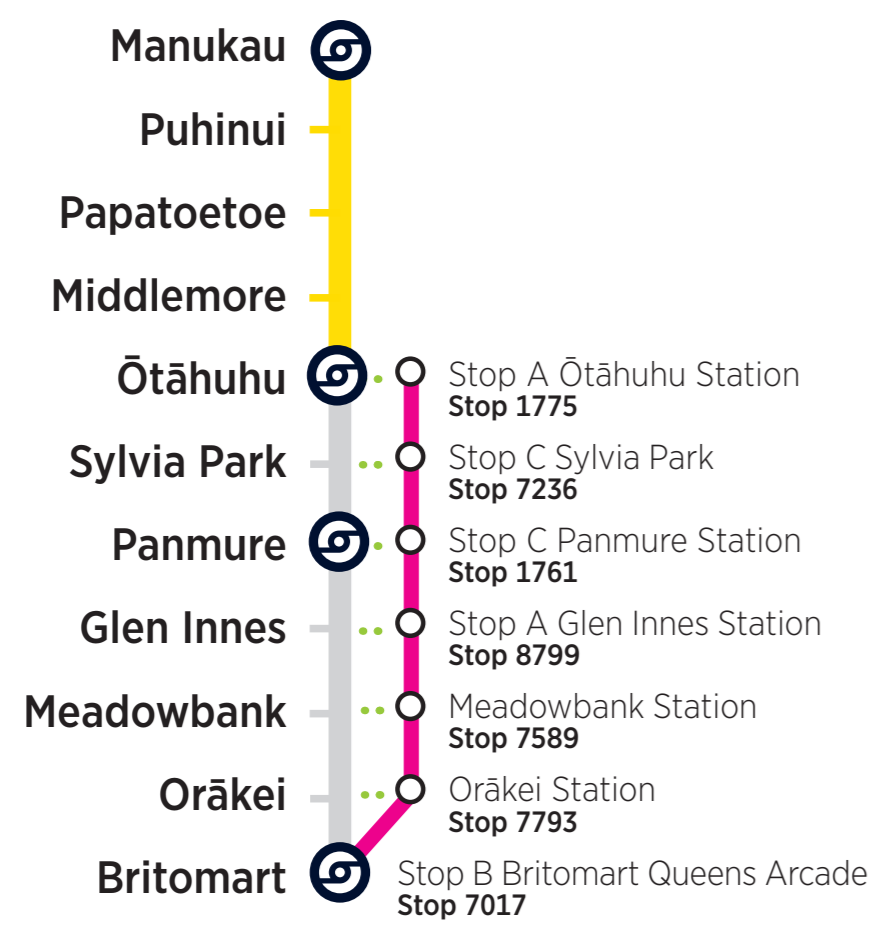

Towards Britomart City Centre

STATION	Manukau	Puhinui	Papatoetoe	Middlemore	Ōtāhuhu Train	Ōtāhuhu Rail Bus	Sylvia Park	Panmure	Glen Innes	Meadowbank	Orākei	Britomart
RAIL BUS STOP	-	-	-	-	-	Stop A Ōtāhuhu Station Stop 1775	Stop C Sylvia Park Stop 7236	Stop C Panmure Station Stop 1761	Stop A Glen Innes Station Stop 8799	Meadowbank Station Stop 7589	Orākei Station Stop 7793	Stop B Britomart Queens Arcade Stop 7017
RBE	-	-	-	-	-	05:56	06:07	06:15	06:22	06:35	06:48	06:58
RBE	-	-	-	-	-	06:16	06:27	06:35	06:42	06:55	07:08	07:18
RBE	-	-	-	-	-	06:36	06:47	06:55	07:02	07:15	07:28	07:38
TRAIN/RBE	06:35	06:40	06:43	06:45	06:47	06:56	07:07	07:15	07:22	07:35	07:48	07:58
TRAIN/RBE	06:55	07:00	07:03	07:05	07:07	07:16	07:27	07:35	07:42	07:55	08:08	08:18
TRAIN/RBE	07:15	07:20	07:23	07:25	07:27	07:36	07:47	07:55	08:02	08:15	08:28	08:38
TRAIN/RBE	07:35	07:40	07:43	07:45	07:47	07:56	08:07	08:15	08:22	08:35	08:48	08:58
TRAIN/RBE	07:55	08:00	08:03	08:05	08:07	08:16	08:27	08:35	08:42	08:55	09:08	09:18
Then at the following minutes past each hour												
TRAIN/RBE	:15	:20	:23	:25	:27	:36	:47	:55	:02	:15	:28	:38
TRAIN/RBE	:35	:40	:43	:45	:47	:56	:07	:15	:22	:35	:48	:58
TRAIN/RBE	:55	:00	:03	:05	:07	:16	:27	:35	:42	:55	:08	:18
Until												
TRAIN/RBE	19:15	19:20	19:23	19:25	19:27	19:36	19:47	19:55	20:02	20:15	20:28	20:38
TRAIN/RBE	19:45	19:50	19:53	19:55	19:57	20:06	20:17	20:25	20:32	20:45	20:58	21:08
TRAIN/RBE	20:15	20:20	20:23	20:25	20:27	20:36	20:47	20:55	21:02	21:15	21:28	21:38
TRAIN/RBE	20:45	20:50	20:53	20:55	20:57	21:06	21:17	21:25	21:32	21:45	21:58	22:08
TRAIN/RBE	21:15	21:20	21:23	21:25	21:27	21:36	21:47	21:55	22:02	22:15	22:28	22:38
TRAIN/RBE	21:45	21:50	21:53	21:55	21:57	22:06	22:17	22:25	22:32	22:45	22:58	23:08
TRAIN/RBE	22:15	22:20	22:23	22:25	22:27	22:36	22:47	22:55	23:02	23:15	23:28	23:38
Trips below operate Saturday only												
TRAIN/RBE	22:45	22:50	22:53	22:55	22:57	23:06	23:17	23:25	23:32	23:45	23:58	00:08
TRAIN/RBE	23:15	23:20	23:23	23:25	23:27	23:36	23:47	23:55	00:02	00:15	00:28	00:38
TRAIN/RBE	23:45	23:50	23:53	23:55	23:57	00:06	00:17	00:25	00:32	00:45	00:58	01:08
TRAIN/RBE	00:15	00:20	00:23	00:25	00:27	00:36	00:47	00:55	01:02	01:15	01:28	01:38

RBE = Rail Bus Eastern